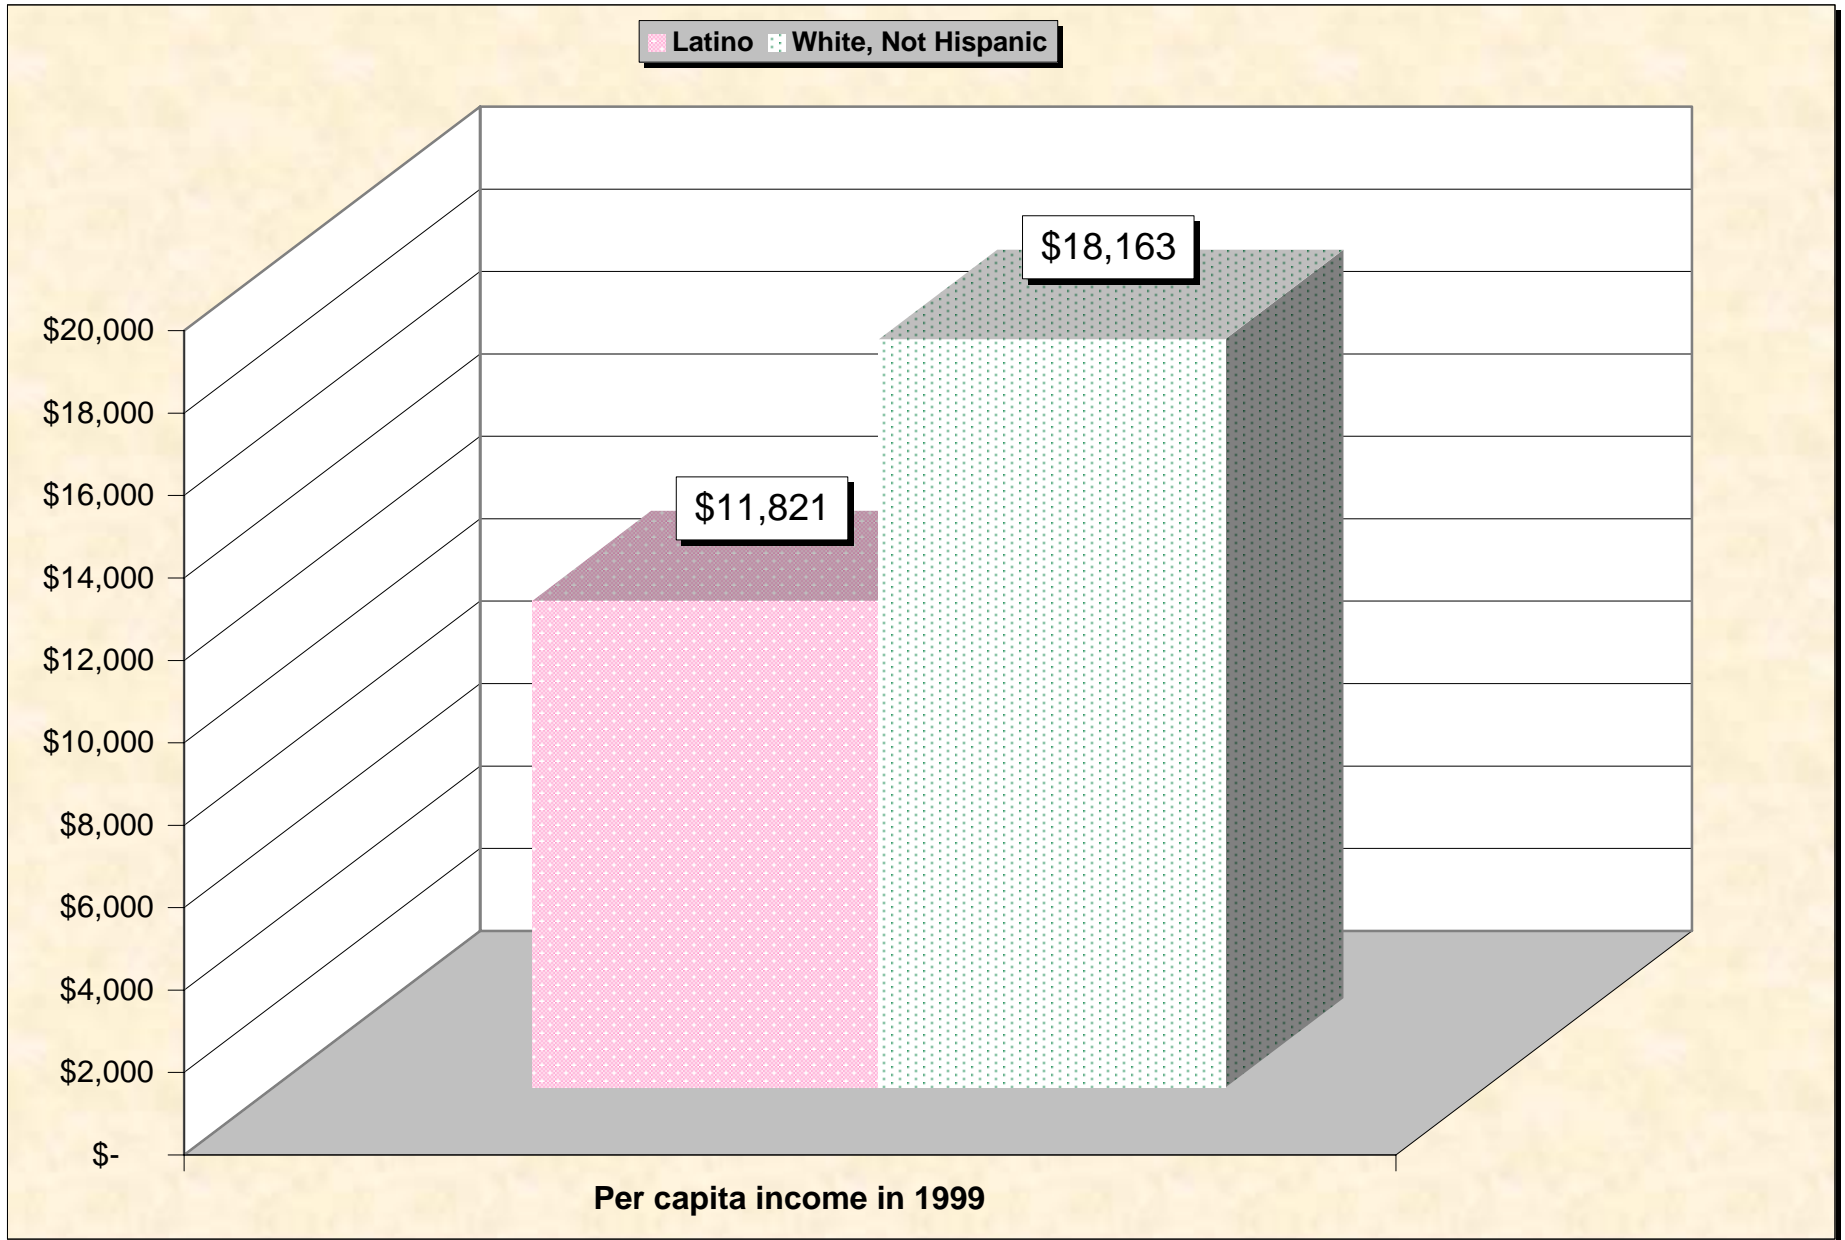

Chart 8 -- Per Capita Income In 1999 Huerfano County, Colorado

Source: Data Set: Census 2000 Summary File 3 (SF 3) - Sample Data -- P157H. PER CAPITA INCOME IN 1999 (DOLLARS) (HISPANIC OR LATINO) [1] - Universe: Hispanic or Latino population; P157I. PER CAPITA INCOME IN 1999 (DOLLARS) (WHITE ALONE, NOT HISPANIC OR LATINO) [1] - Universe: White alone, not Hispanic or Latino population