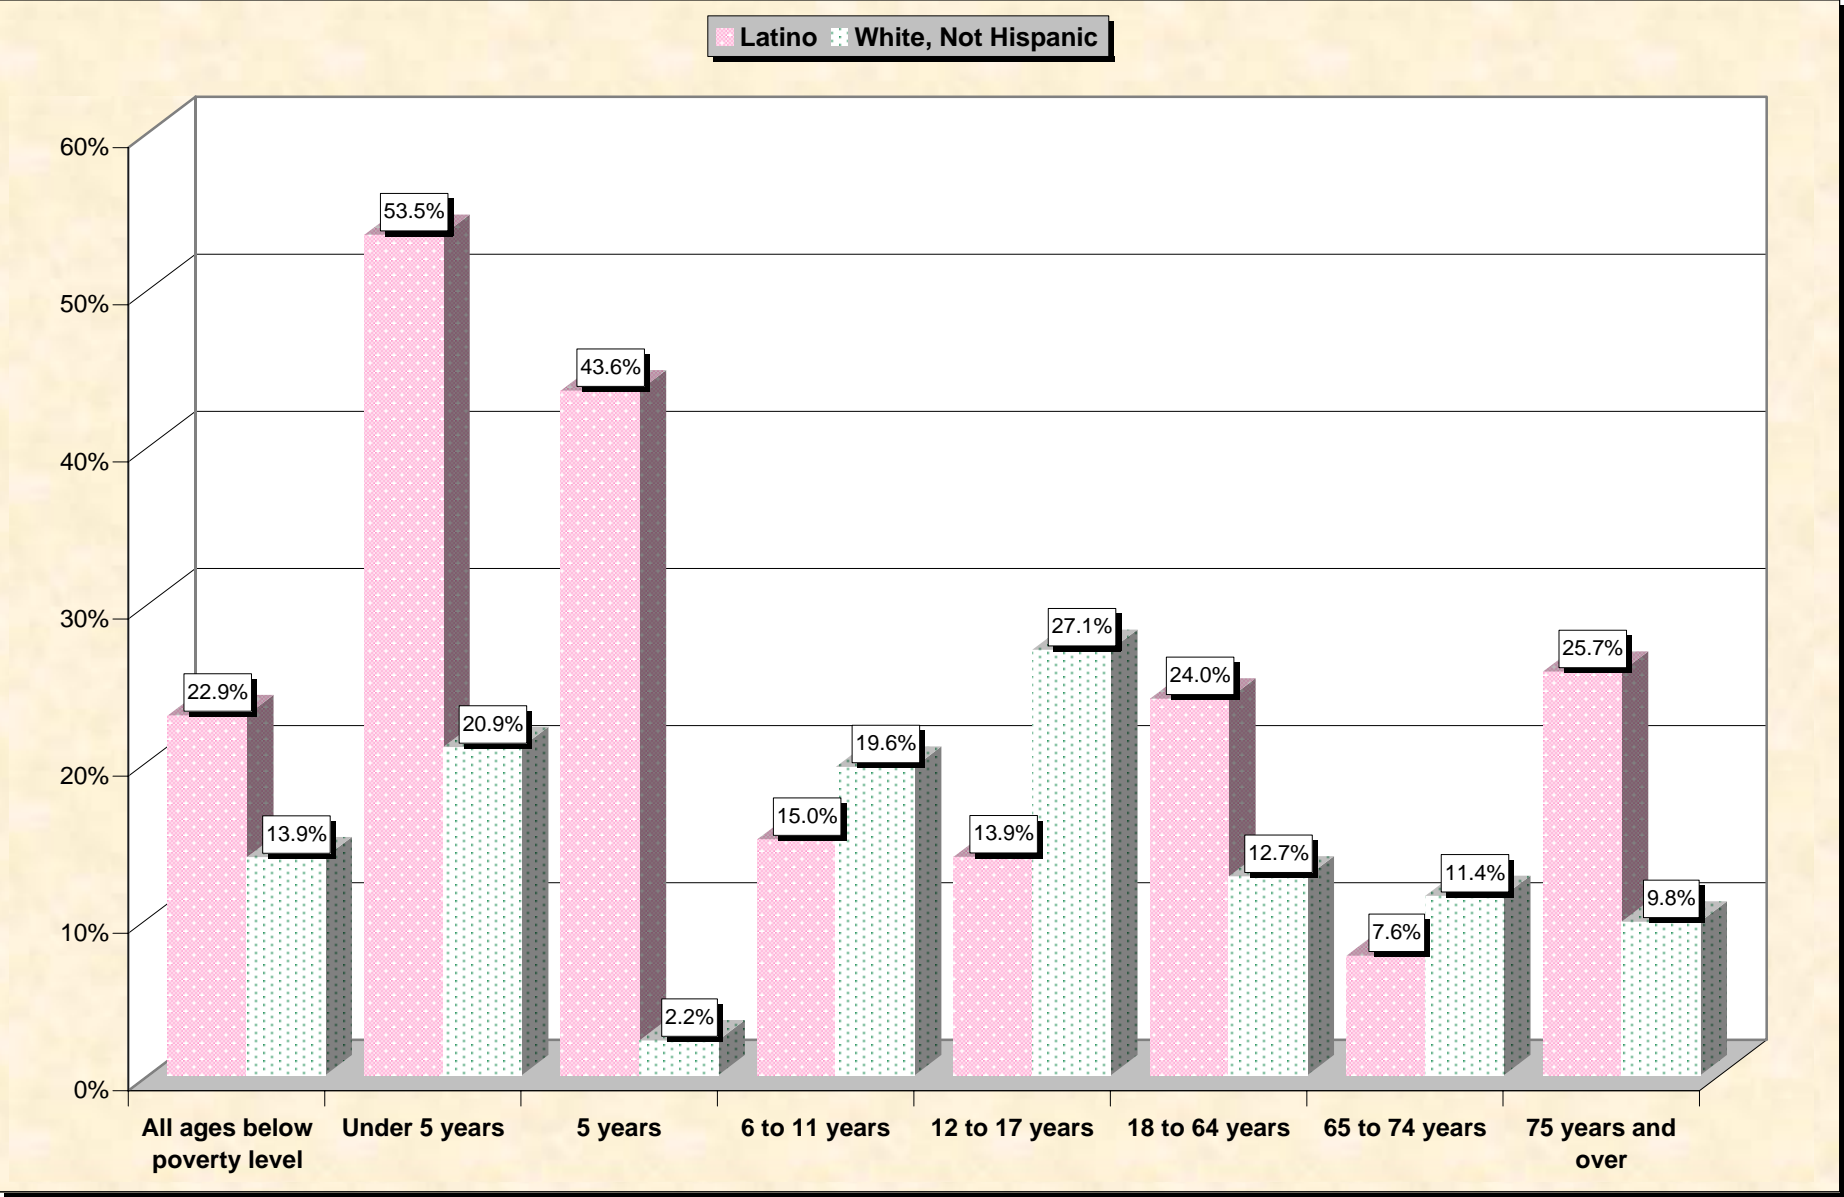

Chart 9 -- Income in 1999 Below Poverty Level by Age Huerfano County, Colorado

Source: Data Set: Census 2000 Summary File 3 (SF 3) - Sample Data -- P159H. POVERTY STATUS IN 1999 BY AGE (HISPANIC OR LATINO) [17] - Universe: Hispanic or Latino population for whom poverty status is determined; P159I. POVERTY STATUS IN 1999 BY AGE (WHITE ALONE, NOT HISPANIC OR LATINO) [17] - Universe: White alone, not Hispanic or Latino population for whom poverty status is determined.