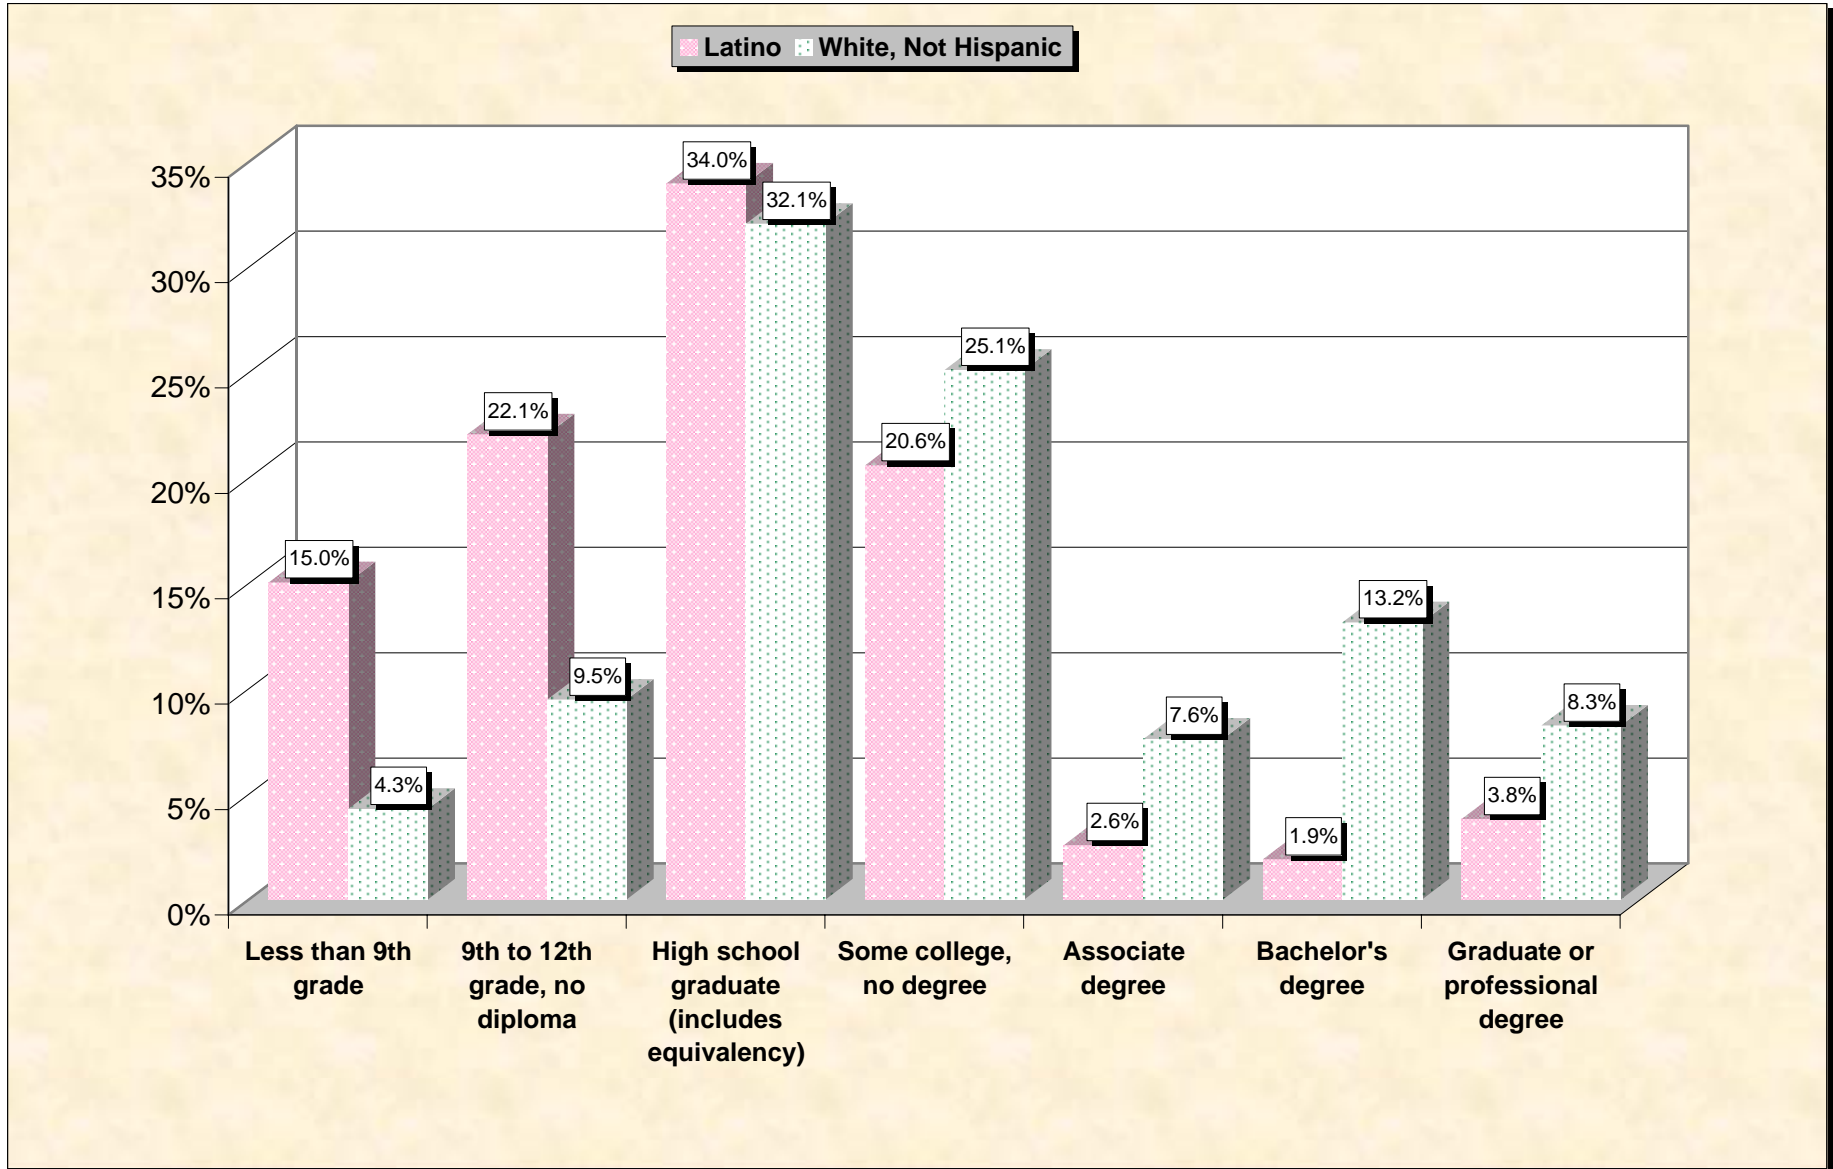

Chart 3 -- Educational Attainment (25 years and over) Huerfano County, Colorado

Source: Data Set: Census 2000 Summary File 3 (SF 3) - Sample Data -- P148H. SEX BY EDUCATIONAL ATTAINMENT FOR THE POPULATION 25 YEARS AND OVER (HISPANIC OR LATINO) [17] - Universe: Hispanic or Latino population 25 years and over; P148I. SEX BY EDUCATIONAL ATTAINMENT FOR THE POPULATION 25 YEARS AND OVER (WHITE ALONE, NOT HISPANIC OR LATINO) [17] - Universe: White alone, not Hispanic or Latino population 25 years and over.