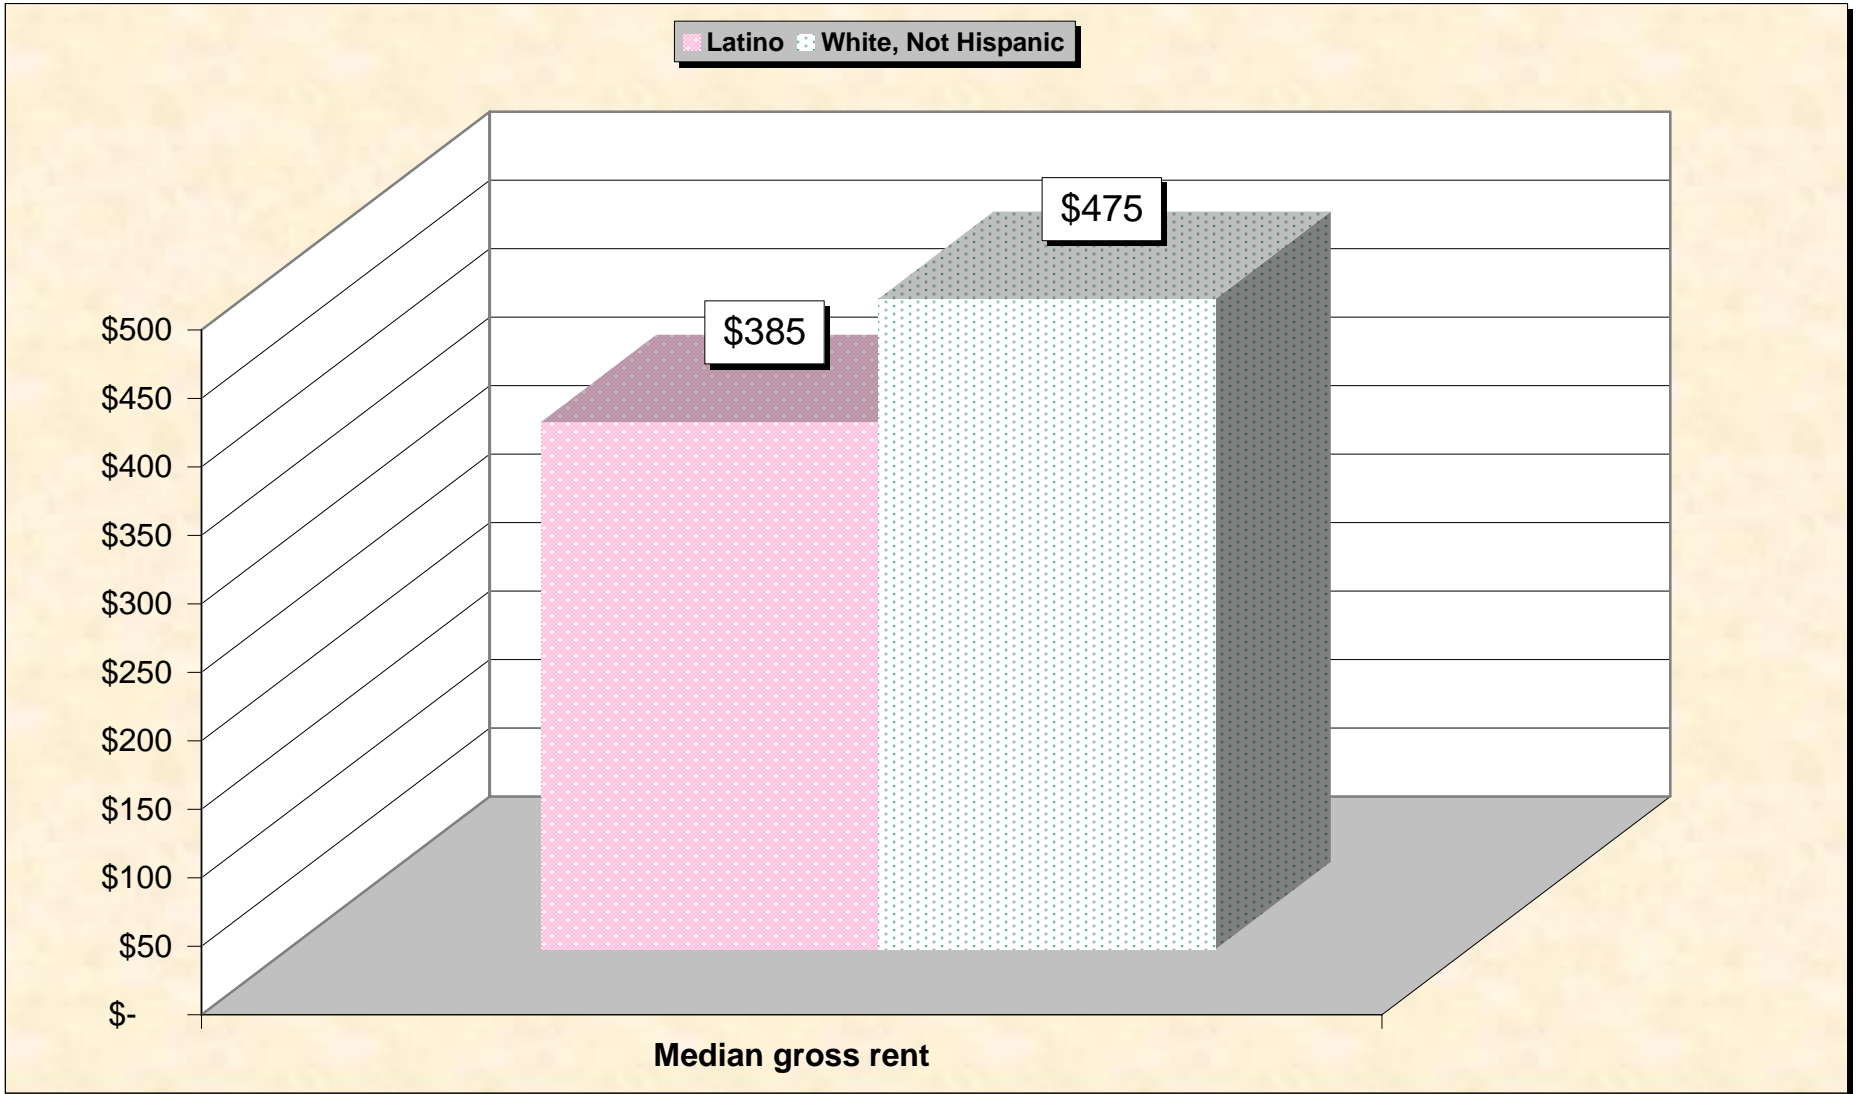

Chart 17 -- Median Gross Rent By Household Huerfano County, Colorado

Source: Data Set: Census 2000 Summary File 3 (SF 3) - Sample Data -- HCT37H. MEDIAN GROSS RENT (DOLLARS) (HISPANIC OR LATINO HOUSEHOLDER) [1] - Universe: Specified renter-occupied housing units paying cash rent with a householder who is Hispanic or Latino; HCT37I. MEDIAN GROSS RENT (DOLLARS) (WHITE ALONE, NOT HISPANIC OR LATINO HOUSEHOLDER) [1] - Universe: Specified renter-occupied housing units paying cash rent with a householder who is White alone, not Hispanic or Latino