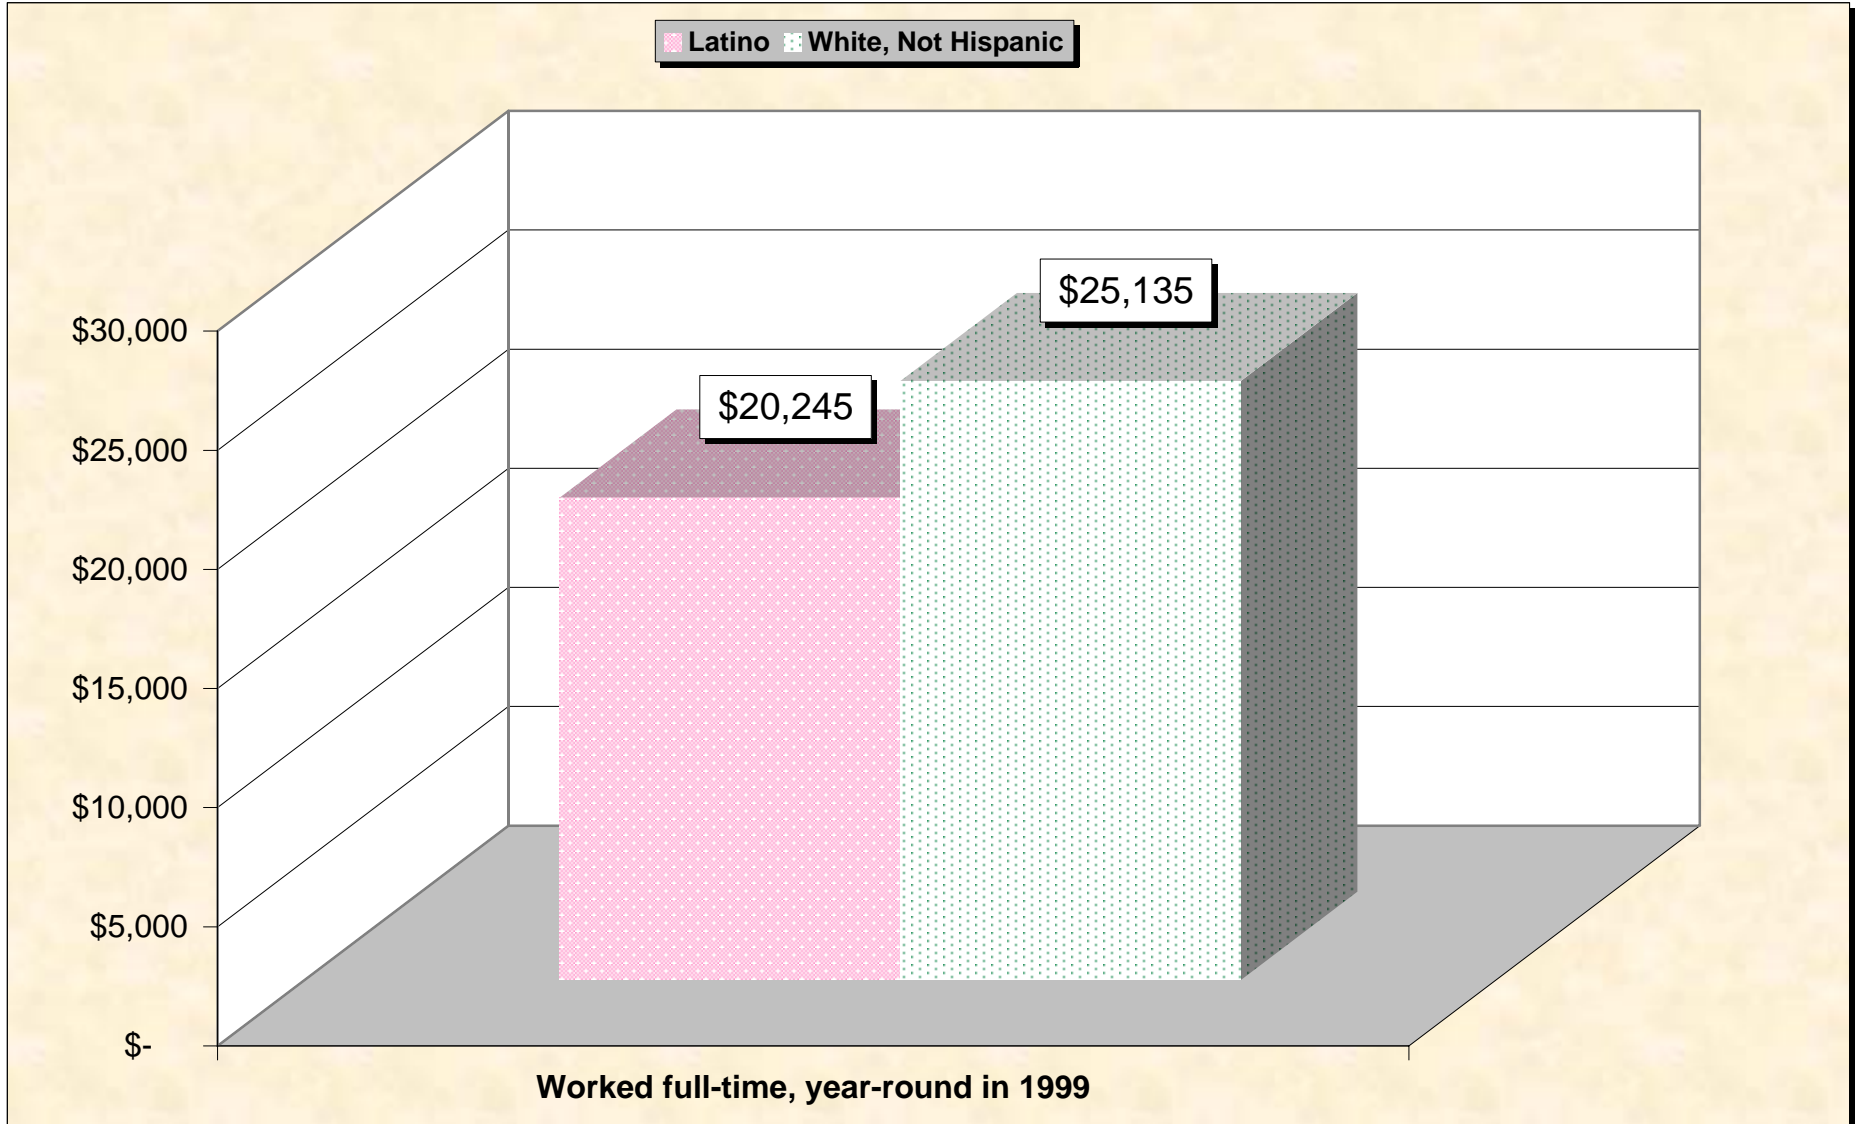

Chart 10 -- Median Earnings in 1999 Huerfano County, Colorado

Source: Data Set: Census 2000 Summary File 3 (SF 3) - Sample Data -- PCT74H. MEDIAN EARNINGS IN 1999 (DOLLARS) BY WORK EXPERIENCE IN 1999 BY SEX FOR THE POPULATION 16 YEARS AND OVER WITH EARNINGS (HISPANIC OR LATINO) [6] - Universe: Hispanic or Latino population 16 years and over with earnings in 1999; PCT74I. MEDIAN EARNINGS IN 1999 (DOLLARS) BY WORK EXPERIENCE IN 1999 BY SEX FOR THE POPULATION 16 YEARS AND OVER WITH EARNINGS (WHITE ALONE, NOT HISPANIC OR LATINO) [6] - Universe: White alone, not Hispanic or Latino population 16 years and over with earnings in 1999