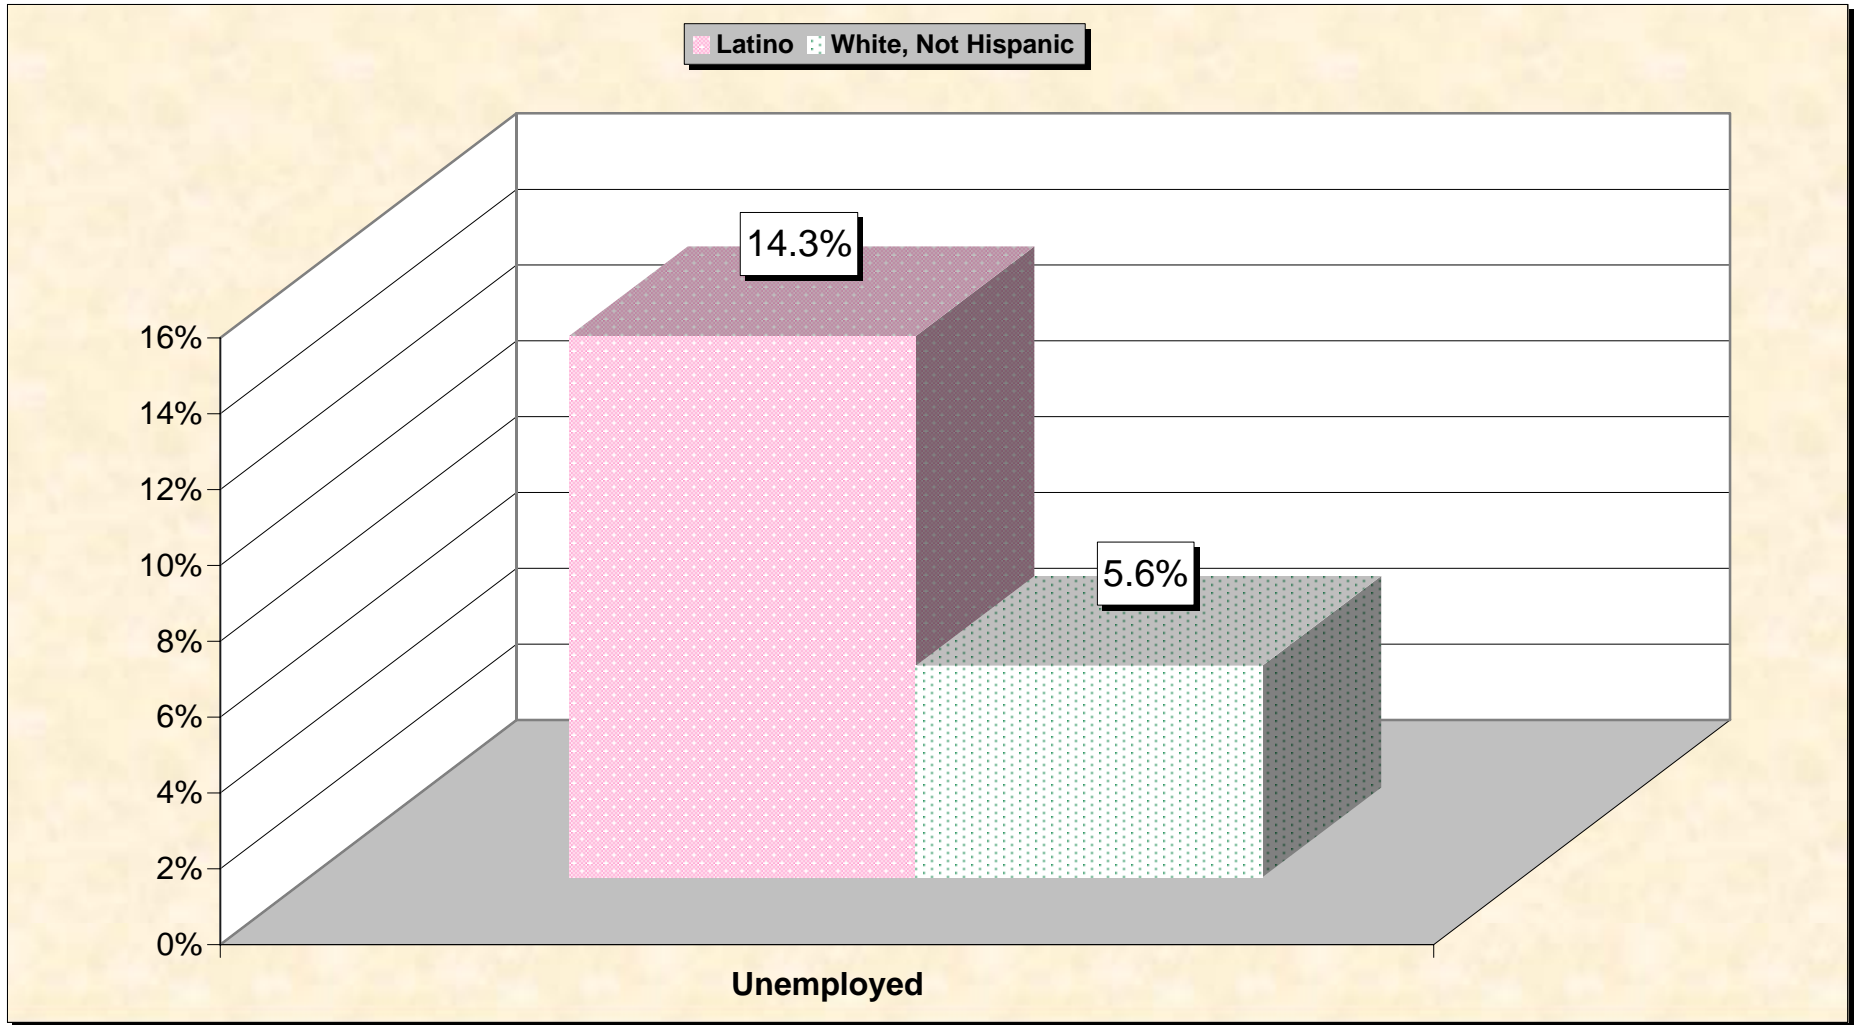

Chart 4 -- Unemployment Rate (Civilian Labor Force) Huerfano County, Colorado

Note: Unemployment rate is defined as a percentage of the civilian labor force.

Source: Data Set: Census 2000 Summary File 3 (SF 3) - Sample Data -- P150H. SEX BY EMPLOYMENT STATUS FOR THE POPULATION 16 YEARS AND OVER (HISPANIC OR LATINO) [15] - Universe: Hispanic or Latino population 16 years and over; P150I. SEX BY EMPLOYMENT STATUS FOR THE POPULATION 16 YEARS AND OVER (WHITE ALONE, NOT HISPANIC OR LATINO) [15] - Universe: White alone, not Hispanic or Latino population 16 years and over