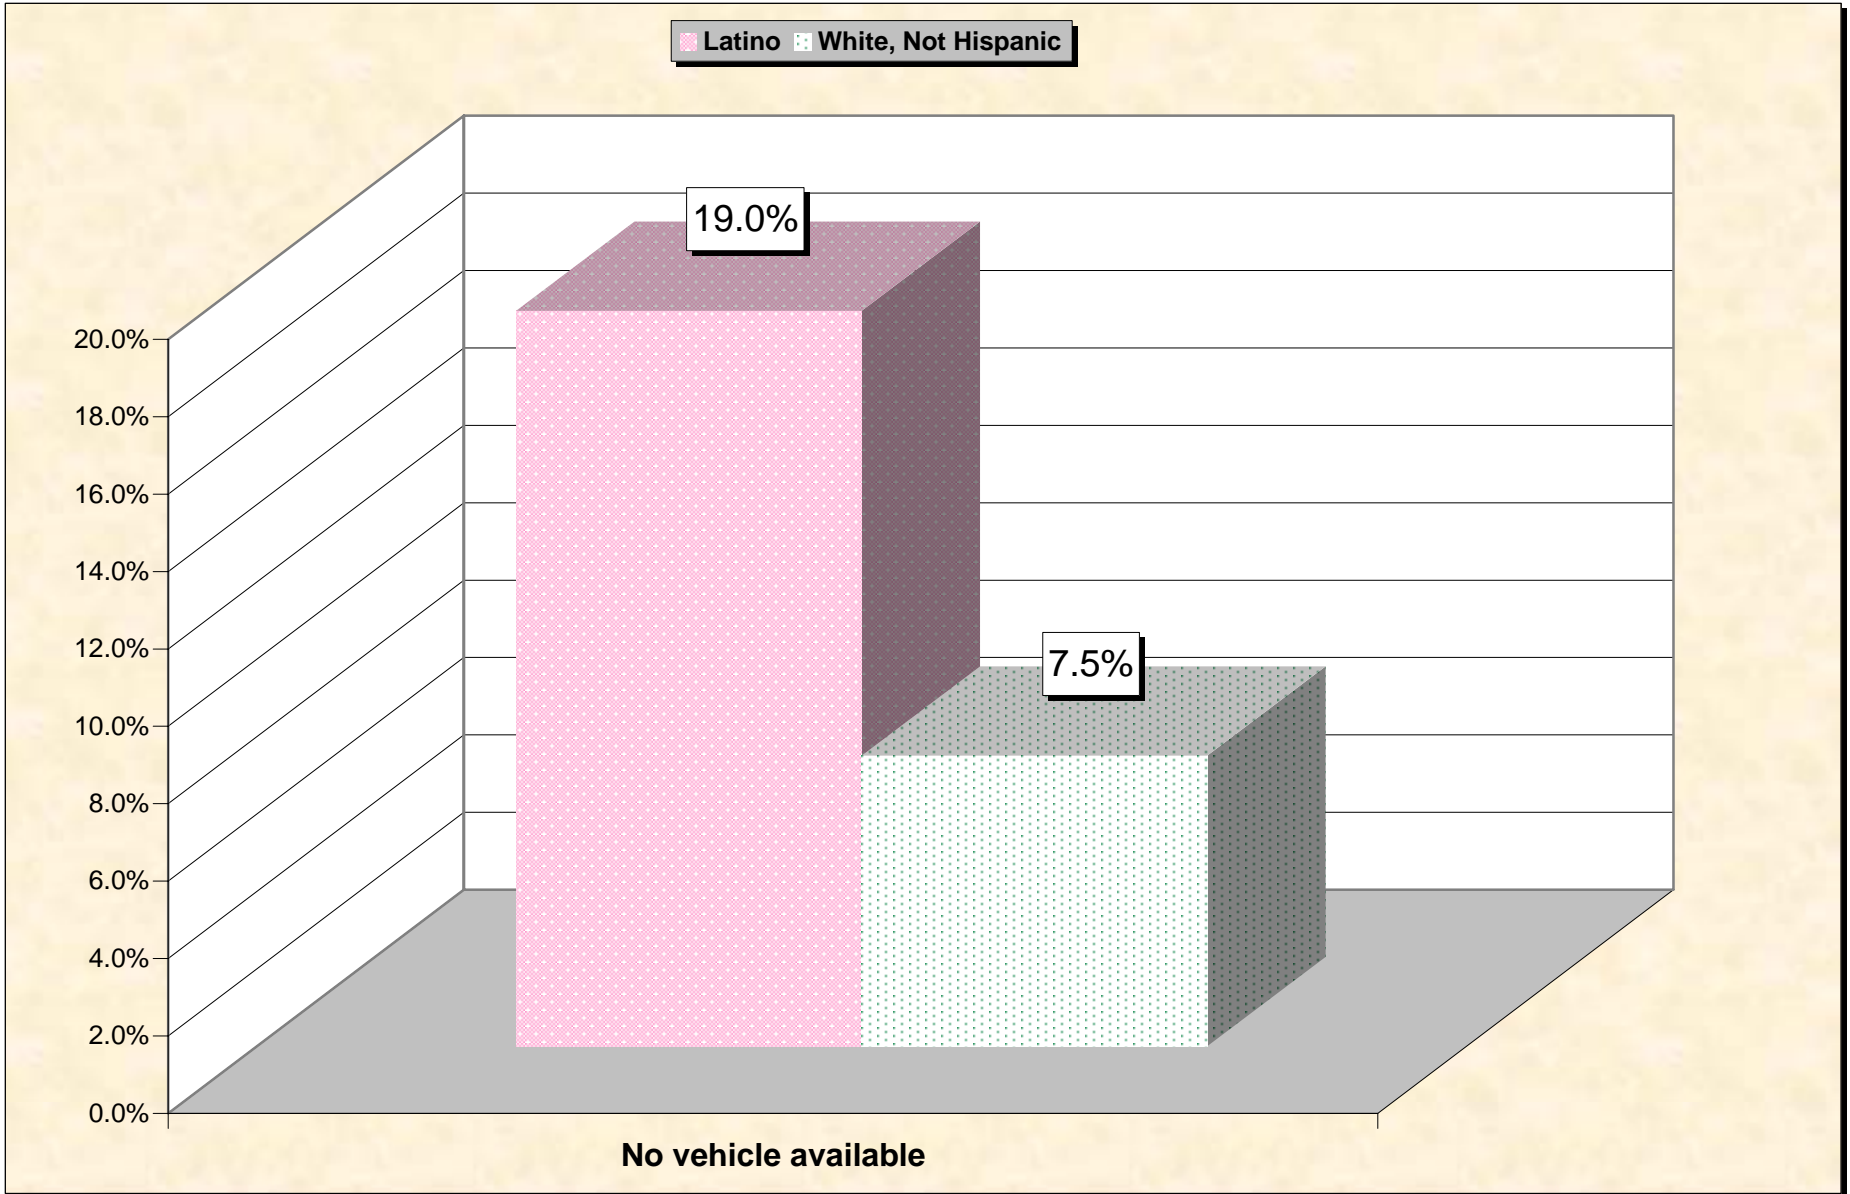

Chart 14 -- Lack of Vehicle By Household Huerfano County, Colorado

Source: Data Set: Census 2000 Summary File 3 (SF 3) - Sample Data -- HCT33H. VEHICLES AVAILABLE (HISPANIC OR LATINO HOUSEHOLDER) [3] - Universe: Occupied housing units with a householder who is Hispanic or Latino;; HCT33I. VEHICLES AVAILABLE (WHITE ALONE, NOT HISPANIC OR LATINO HOUSEHOLDER) [3] - Universe: Occupied housing units with a householder who is White alone, not Hispanic or Latino