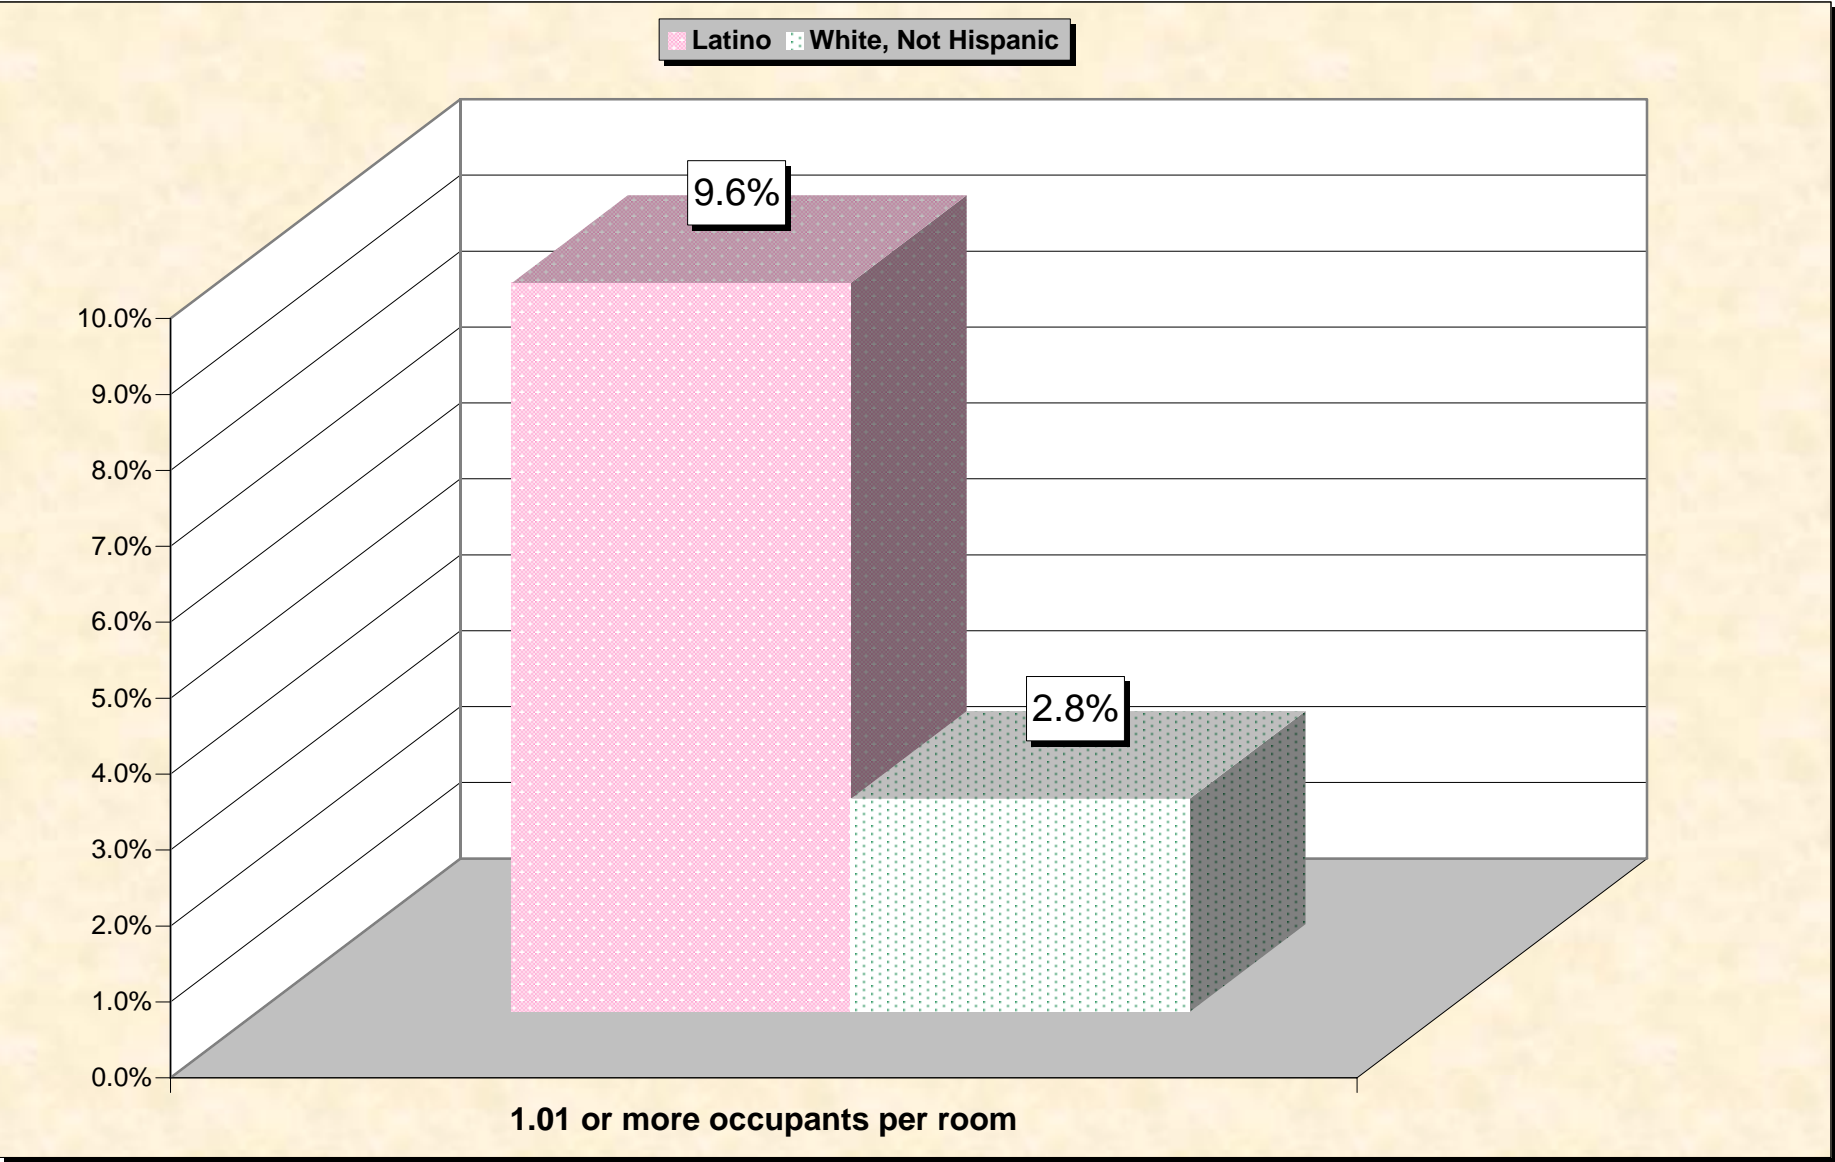

Chart 12 -- Occupants Per Room (Crowding) by Household Huerfano County, Colorado

Source: Data Set: Census 2000 Summary File 3 (SF 3) - Sample Data -- HCT29H. OCCUPANTS PER ROOM (HISPANIC OR LATINO HOUSEHOLDER) [3] - Universe: Occupied housing units with a householder who is Hispanic or Latino; HCT29I. OCCUPANTS PER ROOM (WHITE ALONE, NOT HISPANIC OR LATINO HOUSEHOLDER) [3] - Universe: Occupied housing units with a householder who is White alone, not Hispanic or Latino