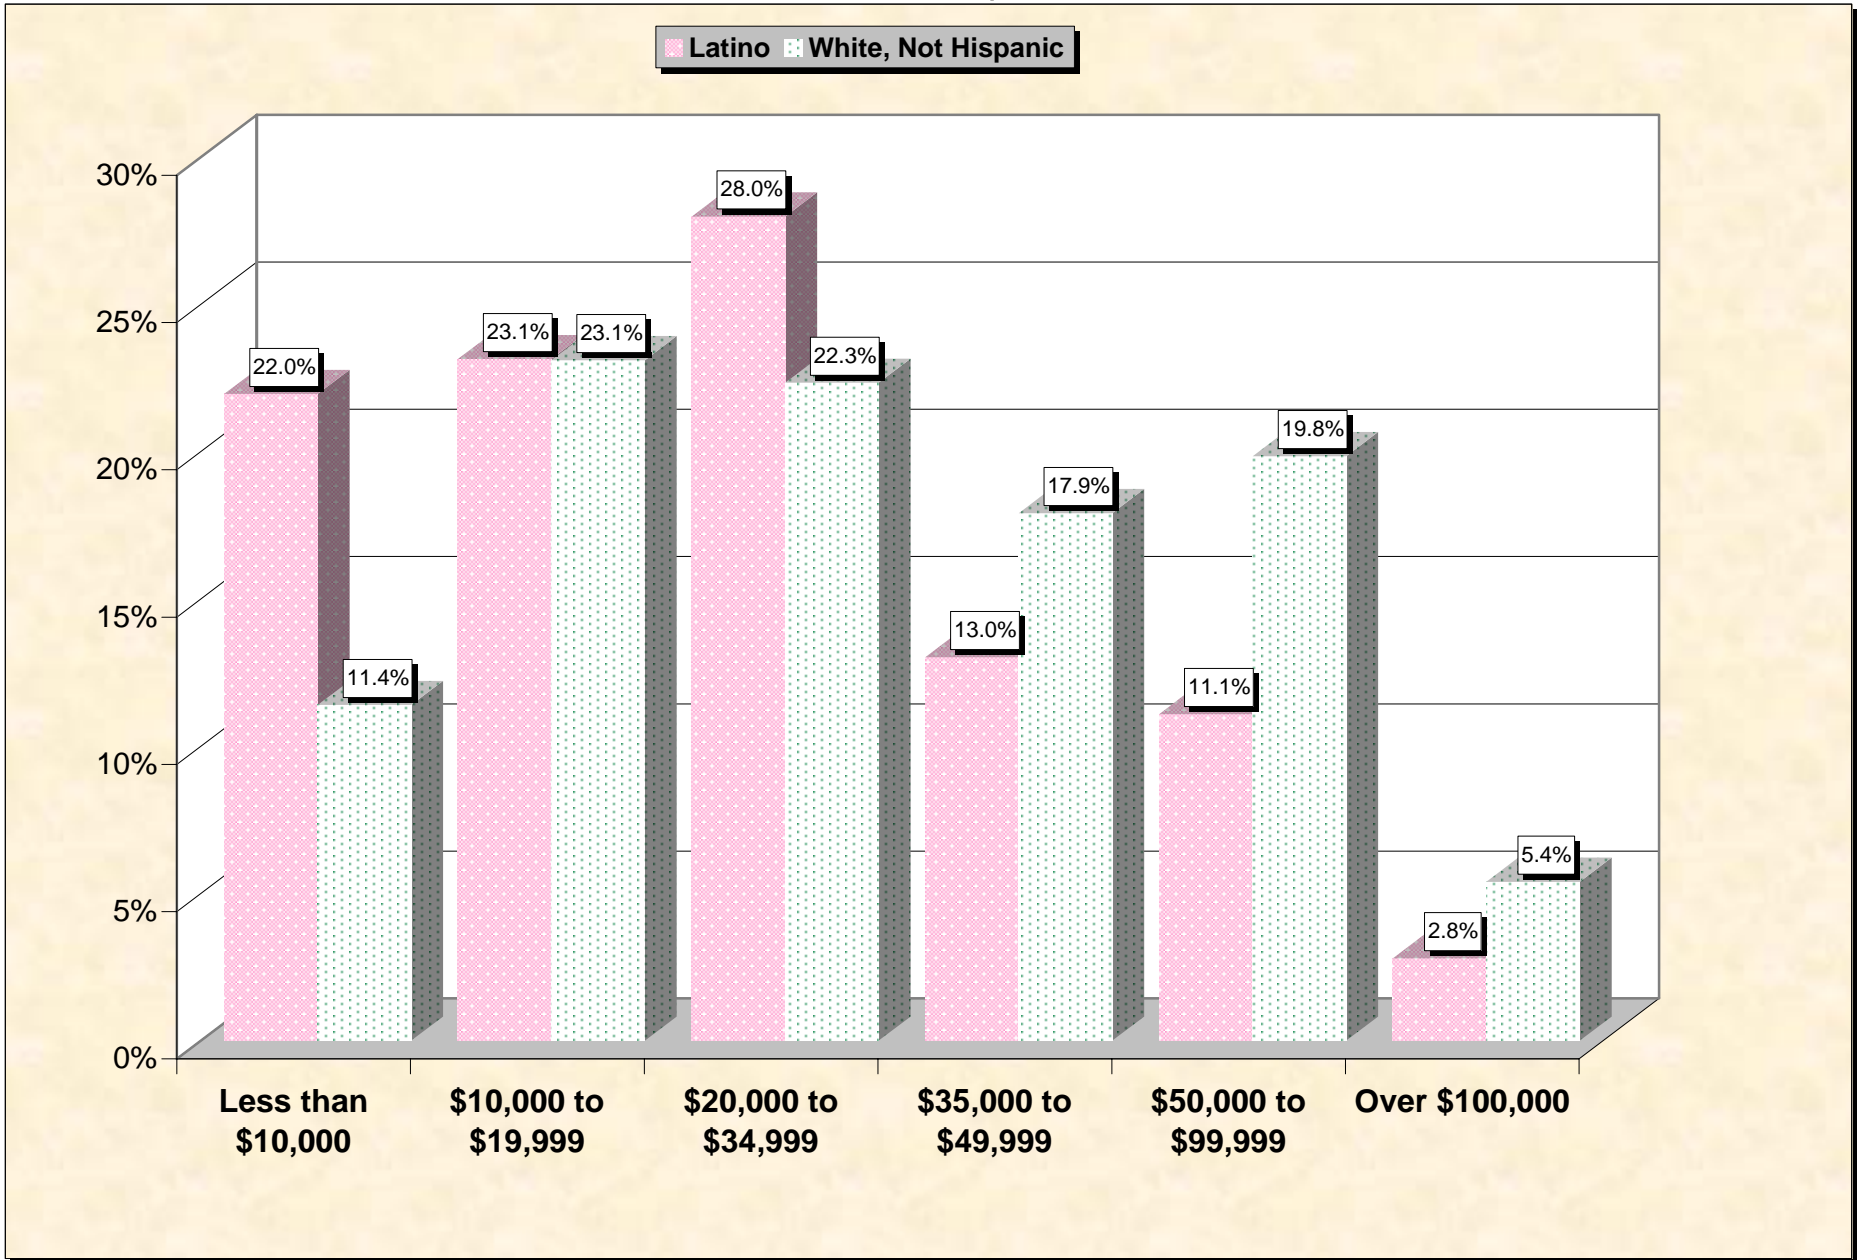

Chart 6 -- Household Income in 1999 Huerfano County, Colorado

Source: Data Set: Census 2000 Summary File 3 (SF 3) - Sample Data -- P151H. HOUSEHOLD INCOME IN 1999 (HISPANIC OR LATINO HOUSEHOLDER) [17] - Universe: Households with a householder who is Hispanic or Latino; P151I. HOUSEHOLD INCOME IN 1999 (WHITE ALONE, NOT HISPANIC OR LATINO HOUSEHOLDER) [17] - Universe: Households with a householder who is White alone, not Hispanic or Latino