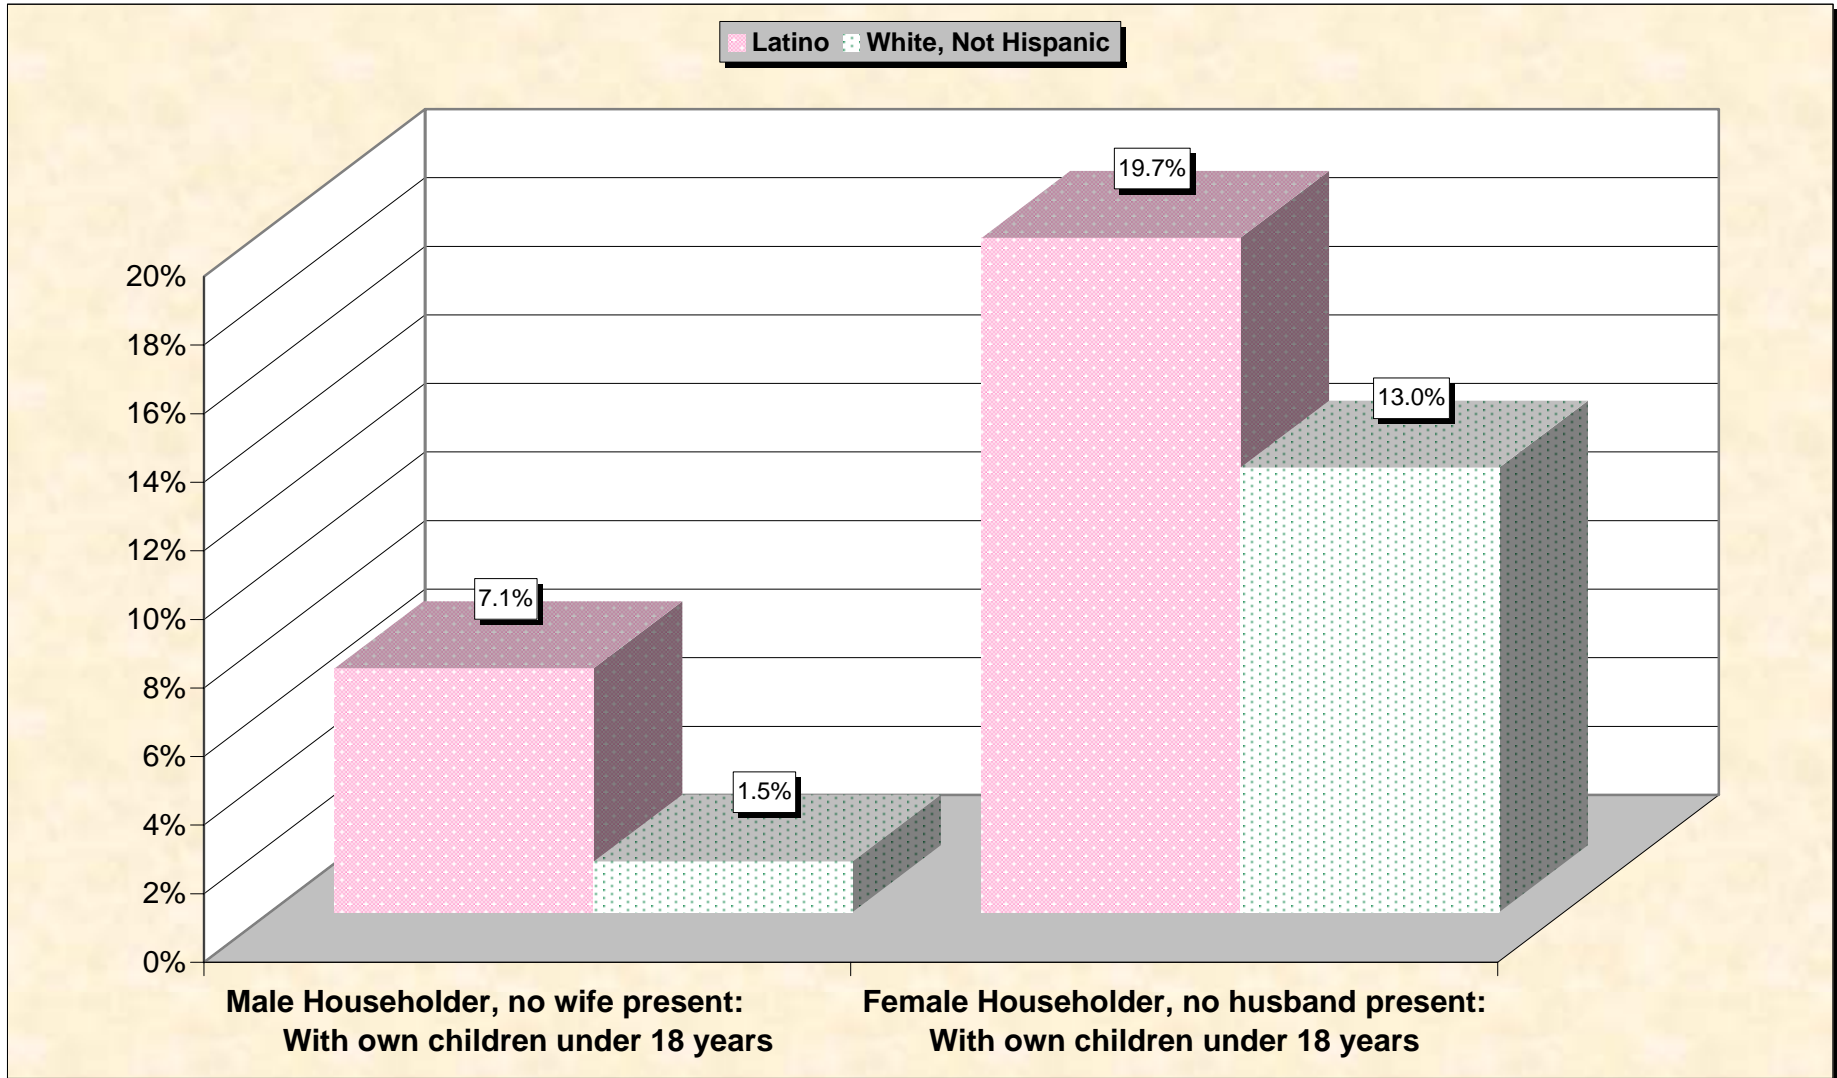

Selected Socio-Economic Data

Huerfano County, Colorado

Latino and White, Not Hispanic

Data Set: Census 2000 Summary File 3 (SF 3) - Sample Data

Chart 1 -- Single-Parent Family Households (Householder 15 to 64 years) Huerfano County, Colorado

Source: Data Set: Census 2000 Summary File 3 (SF 3) - Sample Data - P146H. HOUSEHOLDS BY AGE OF HOUSEHOLDER BY HOUSEHOLD TYPE (INCLUDING LIVING ALONE) BY PRESENCE OF OWN CHILDREN UNDER 18 YEARS (HISPANIC OR LATINO HOUSEHOLDER) [31] - Universe: Households with a householder who is Hispanic or Latino; P146I. HOUSEHOLDS BY AGE OF HOUSEHOLDER BY HOUSEHOLD TYPE (INCLUDING LIVING ALONE) BY PRESENCE OF OWN CHILDREN UNDER 18 YEARS (WHITE ALONE, NOT HISPANIC OR LATINO HOUSEHOLDER) [31] - Universe: Households with a householder who is White alone, not Hispanic or Latino.