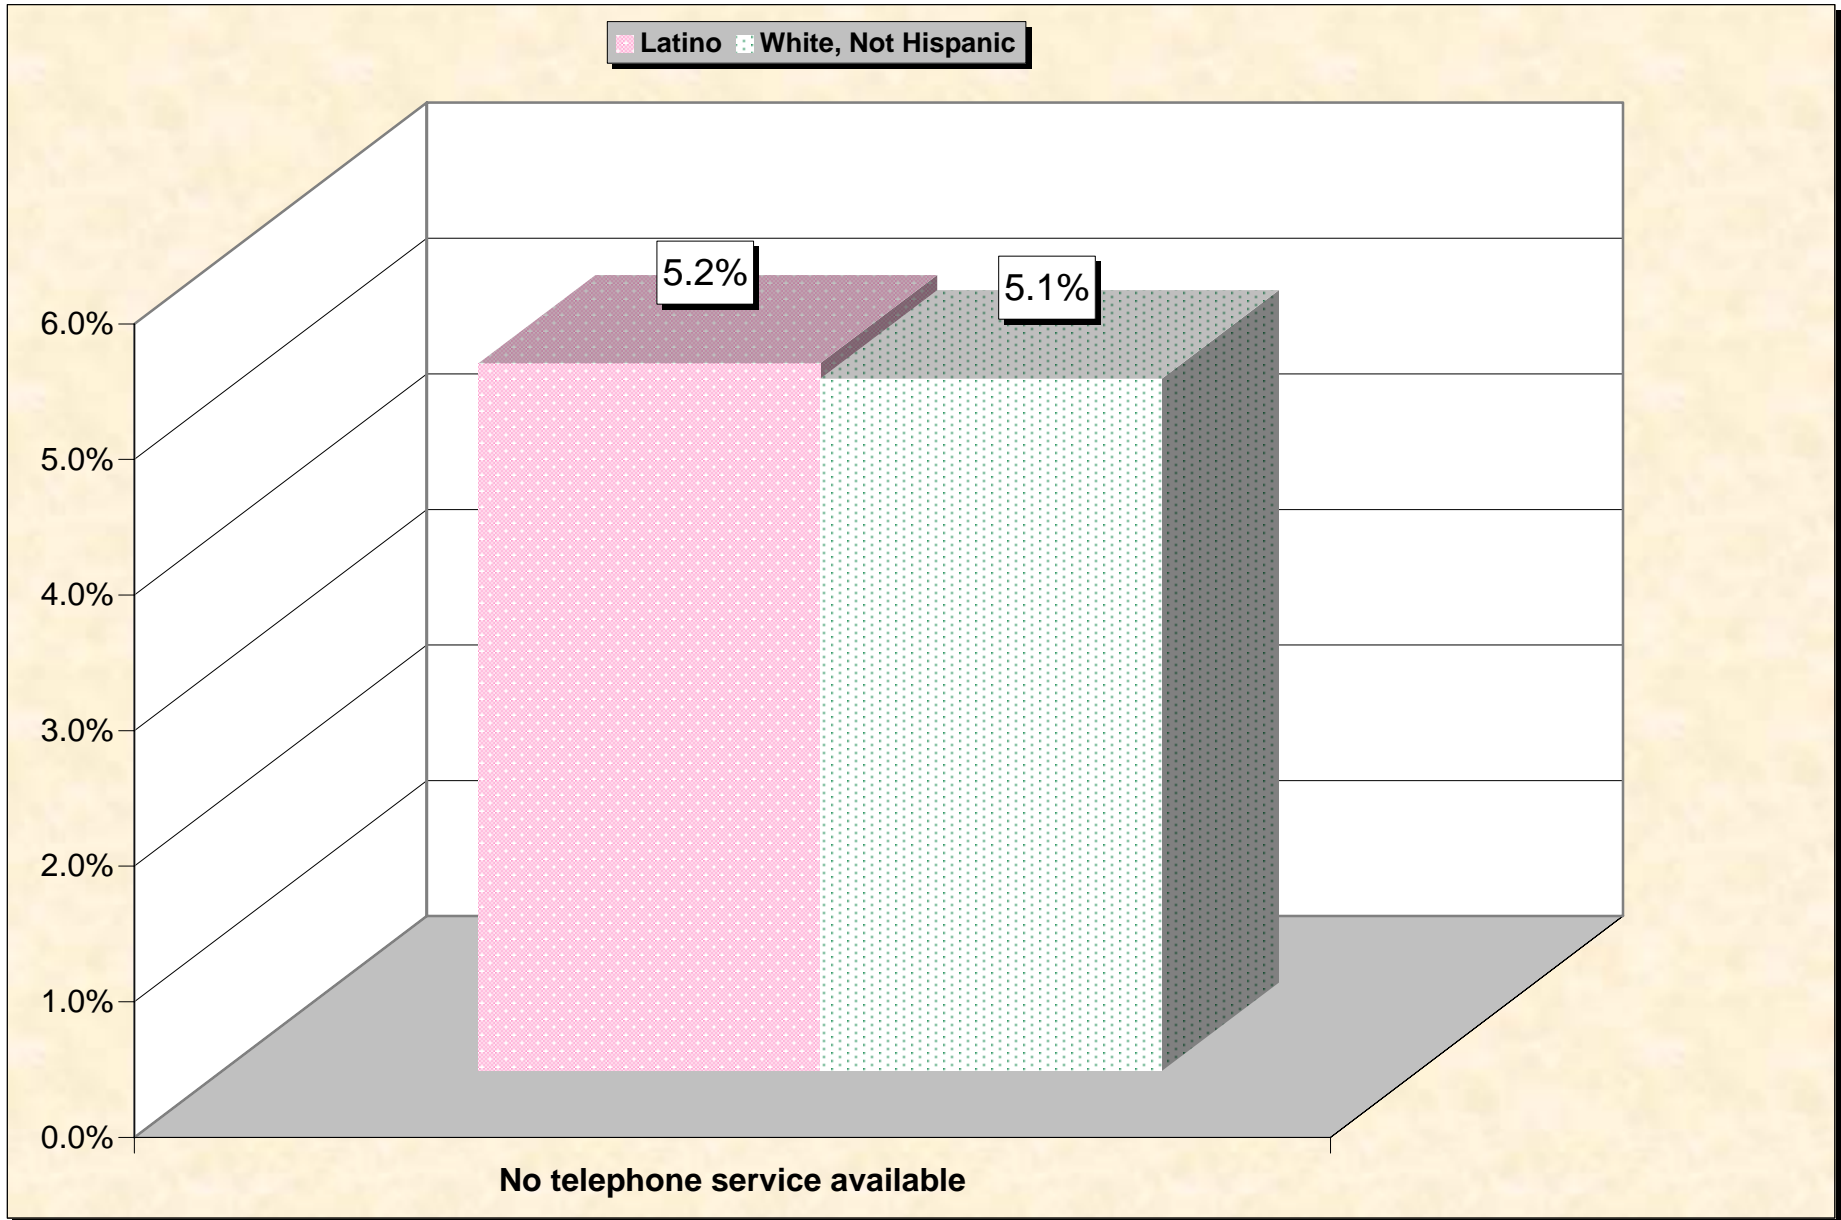

Chart 13 -- Lack of Telephone Service by Household Huerfano County, Colorado

Source: Data Set: Census 2000 Summary File 3 (SF 3) - Sample Data -- HCT32H. TELEPHONE SERVICE AVAILABLE (HISPANIC OR LATINO HOUSEHOLDER) [3] - Universe: Occupied housing units with a householder who is Hispanic or Latino; HCT32I. TELEPHONE SERVICE AVAILABLE (WHITE ALONE, NOT HISPANIC OR LATINO HOUSEHOLDER) [3] - Universe: Occupied housing units with a householder who is White alone, not Hispanic or Latino