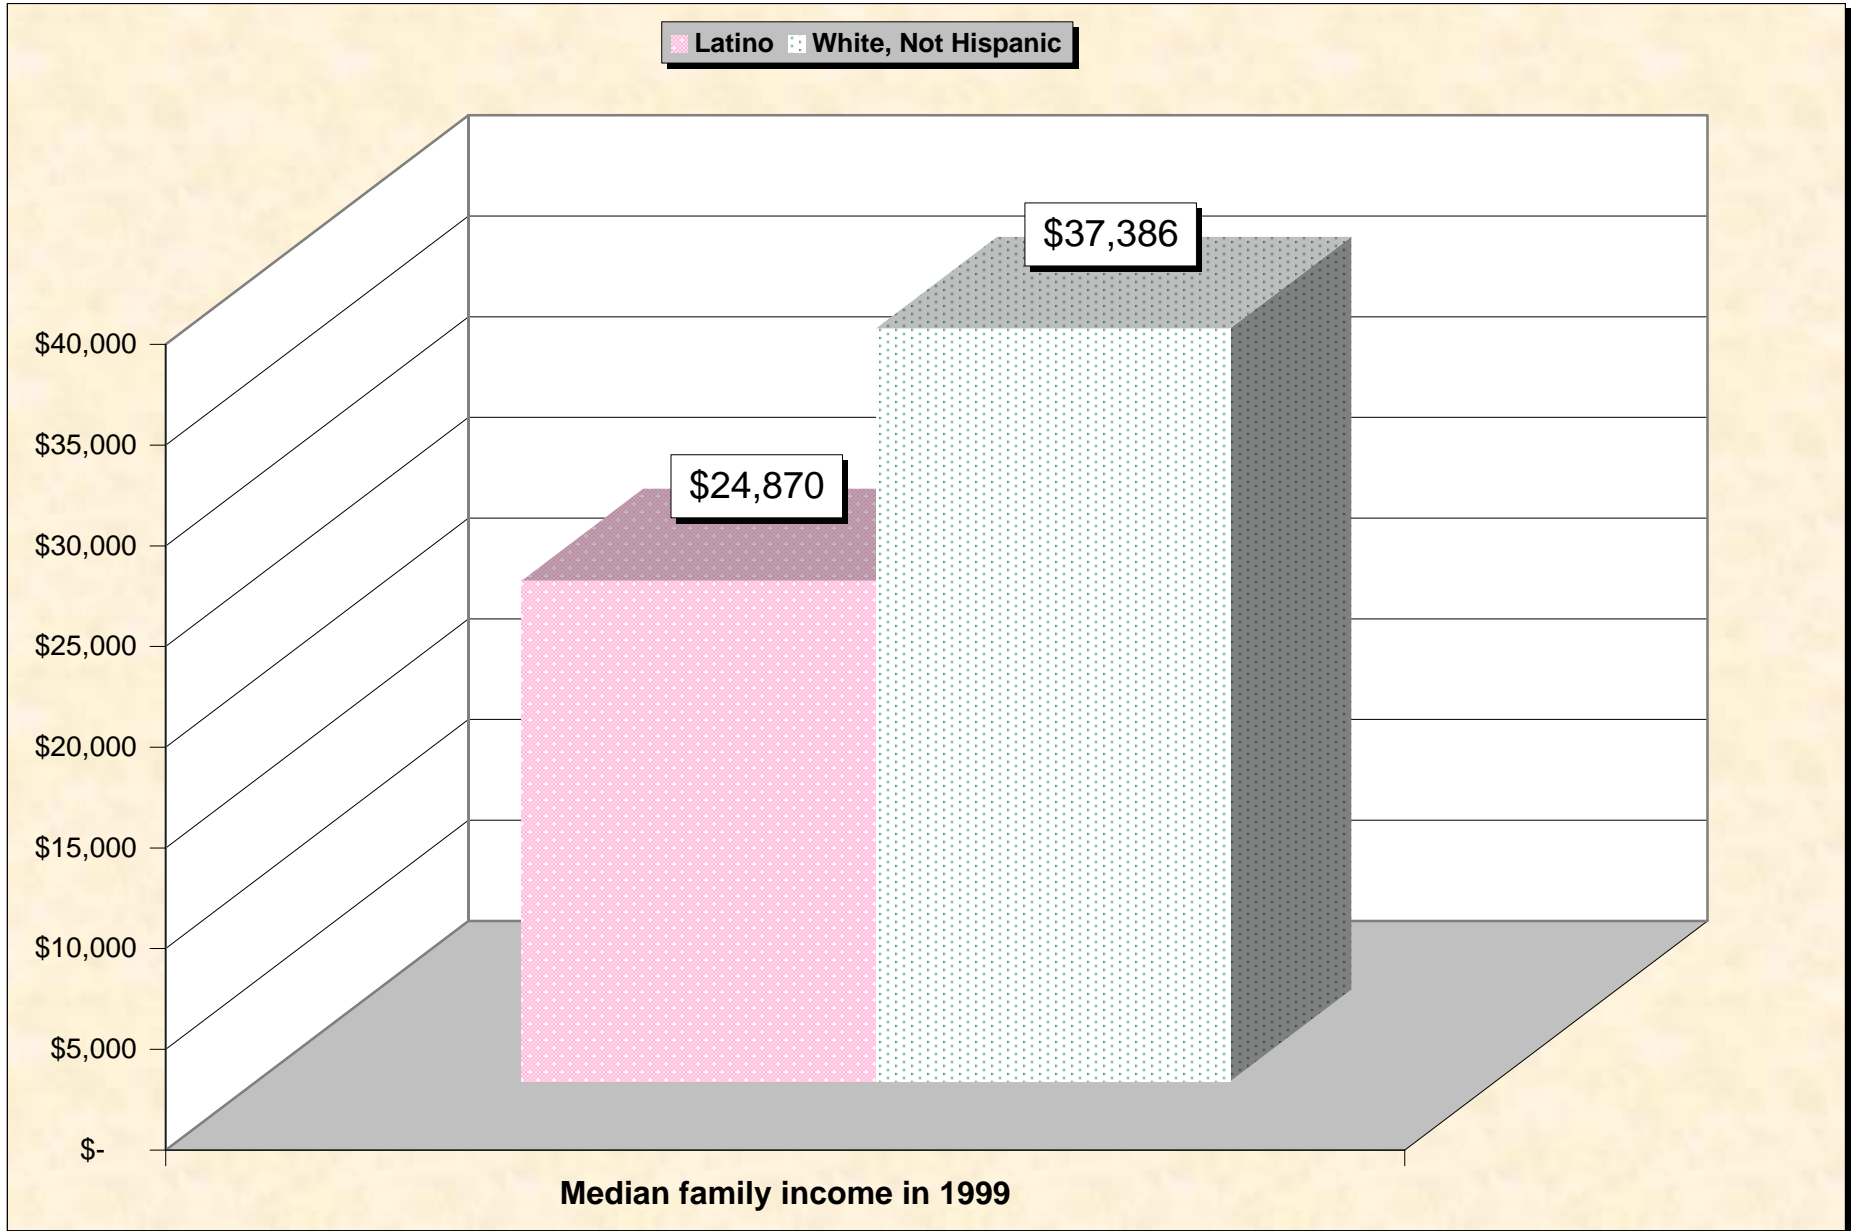

Chart 7 -- Median Family Income In 1999 Huerfano County, Colorado

Source: Data Set: Census 2000 Summary File 3 (SF 3) - Sample Data -- P155H. MEDIAN FAMILY INCOME IN 1999 (DOLLARS) (HISPANIC OR LATINO HOUSEHOLDER) [1] - Universe: Families with a householder who is Hispanic or Latino ; P155I. MEDIAN FAMILY INCOME IN 1999 (DOLLARS) (WHITE ALONE, NOT HISPANIC OR LATINO HOUSEHOLDER) [1] - Universe: Families with a householder who is White alone, not Hispanic or Latino