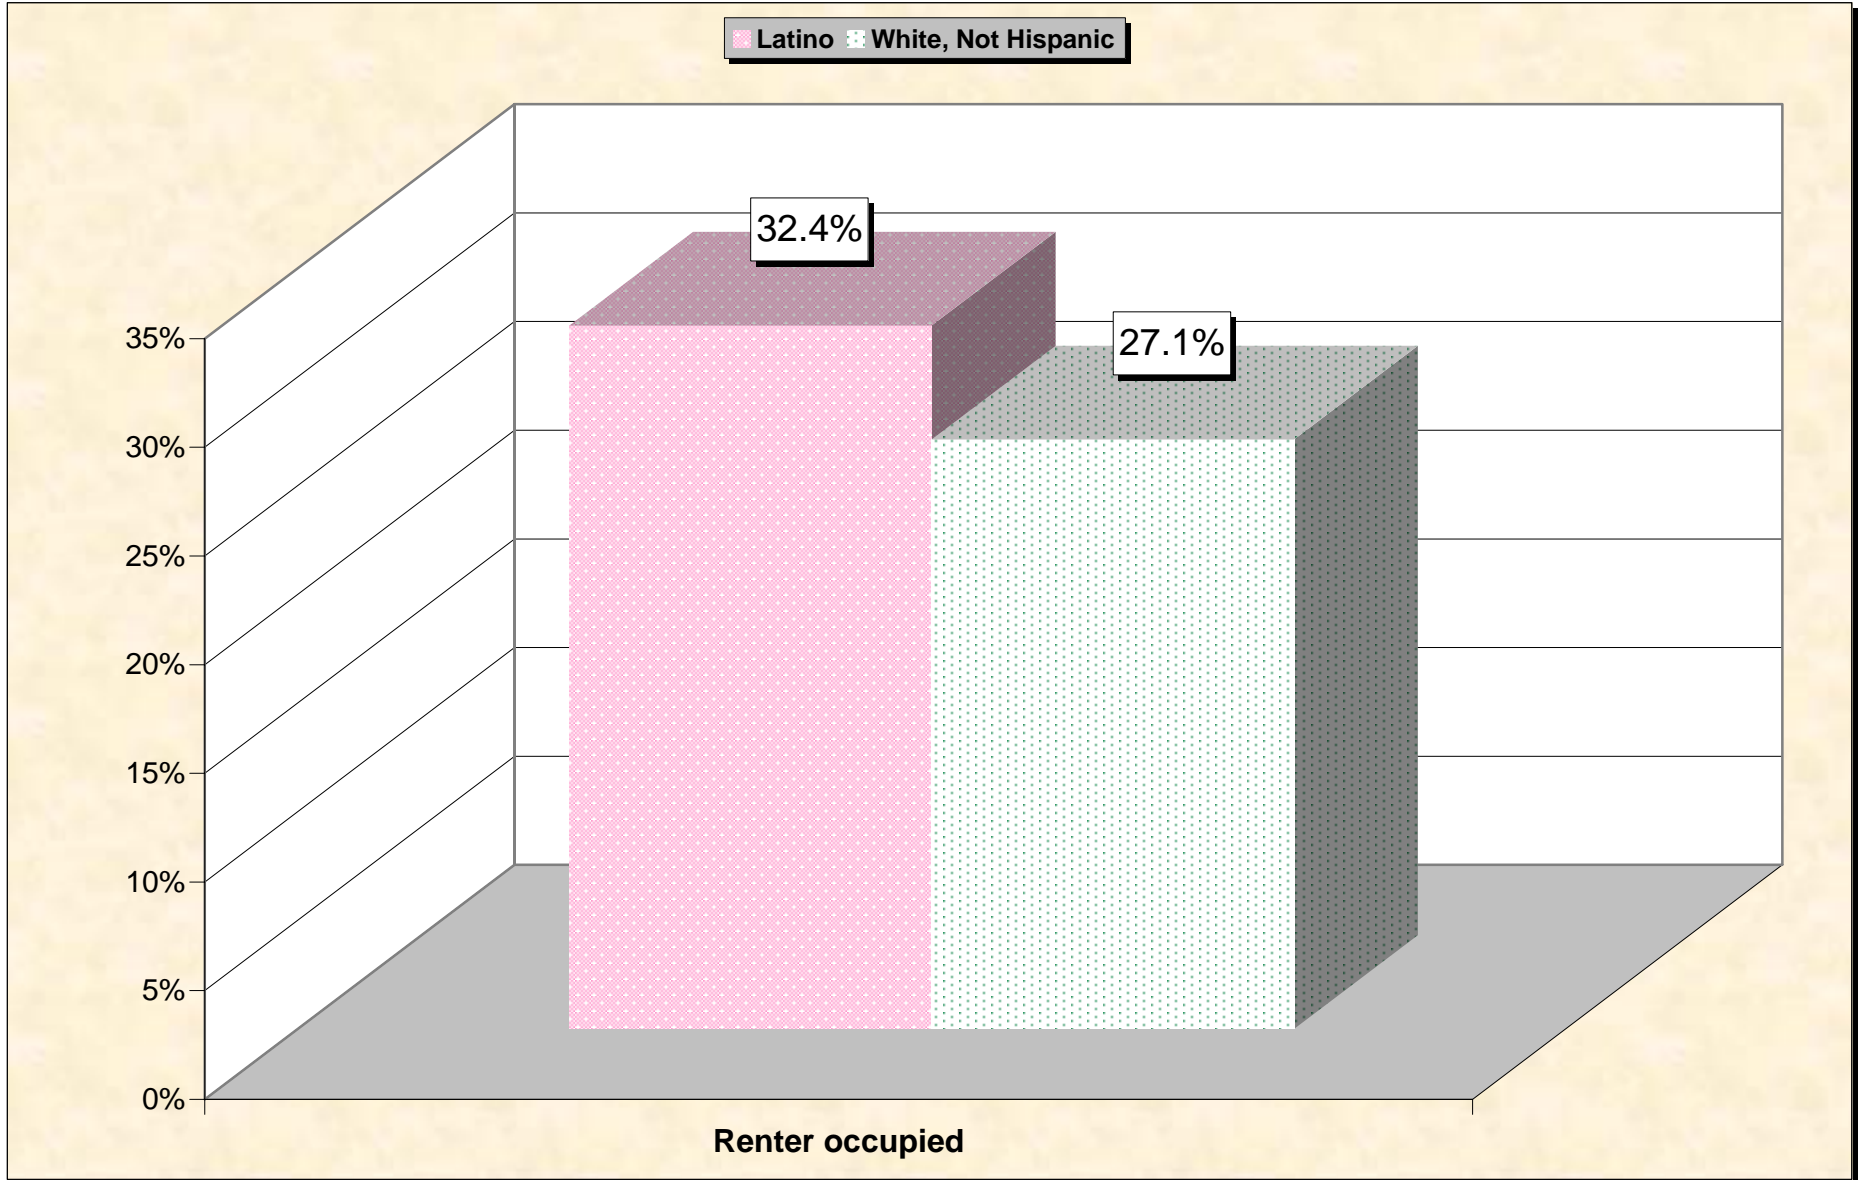

Chart 11 -- Renter-Occupied Housing Huerfano County, Colorado

Source: Data Set: Census 2000 Summary File 3 (SF 3) - Sample Data -- H12. TENURE (HISPANIC OR LATINO HOUSEHOLDER) [3] - Universe: Occupied housing units with a householder who is Hispanic or Latino; H13. TENURE (WHITE ALONE, NOT HISPANIC OR LATINO HOUSEHOLDER) [3] - Universe: Occupied housing units with a householder who is White alone, not Hispanic or Latino.