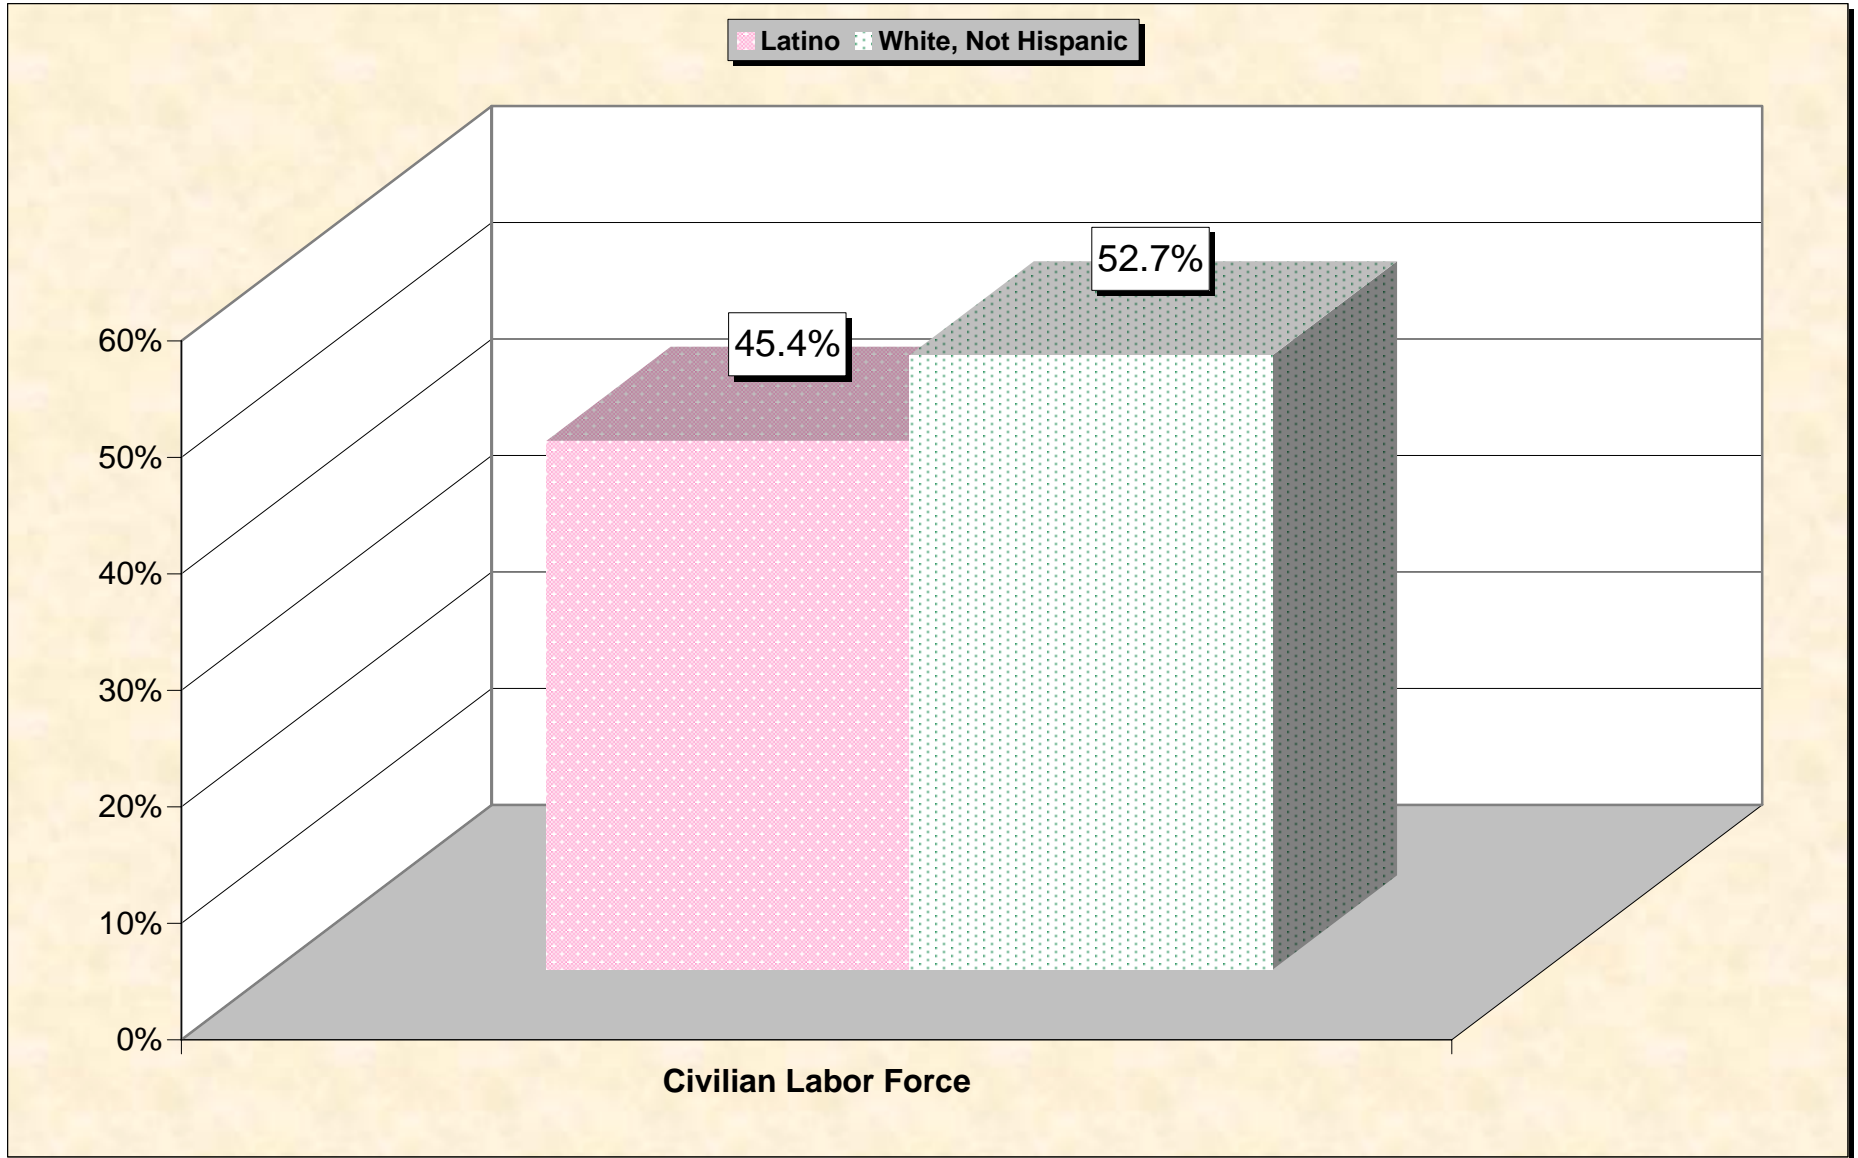

Chart 5 -- Labor Force Participation (Civilian Labor Force) Huerfano County, Colorado

Note: Labor force participation rate is defined as a percentage of the civilian population over 16.

Source: Data Set: Census 2000 Summary File 3 (SF 3) - Sample Data -- P150H. SEX BY EMPLOYMENT STATUS FOR THE POPULATION 16 YEARS AND OVER (HISPANIC OR LATINO) [15] - Universe: Hispanic or Latino population 16 years and over; P150I. SEX BY EMPLOYMENT STATUS FOR THE POPULATION 16 YEARS AND OVER (WHITE ALONE, NOT HISPANIC OR LATINO) [15] - Universe: White alone, not Hispanic or Latino population 16 years and over