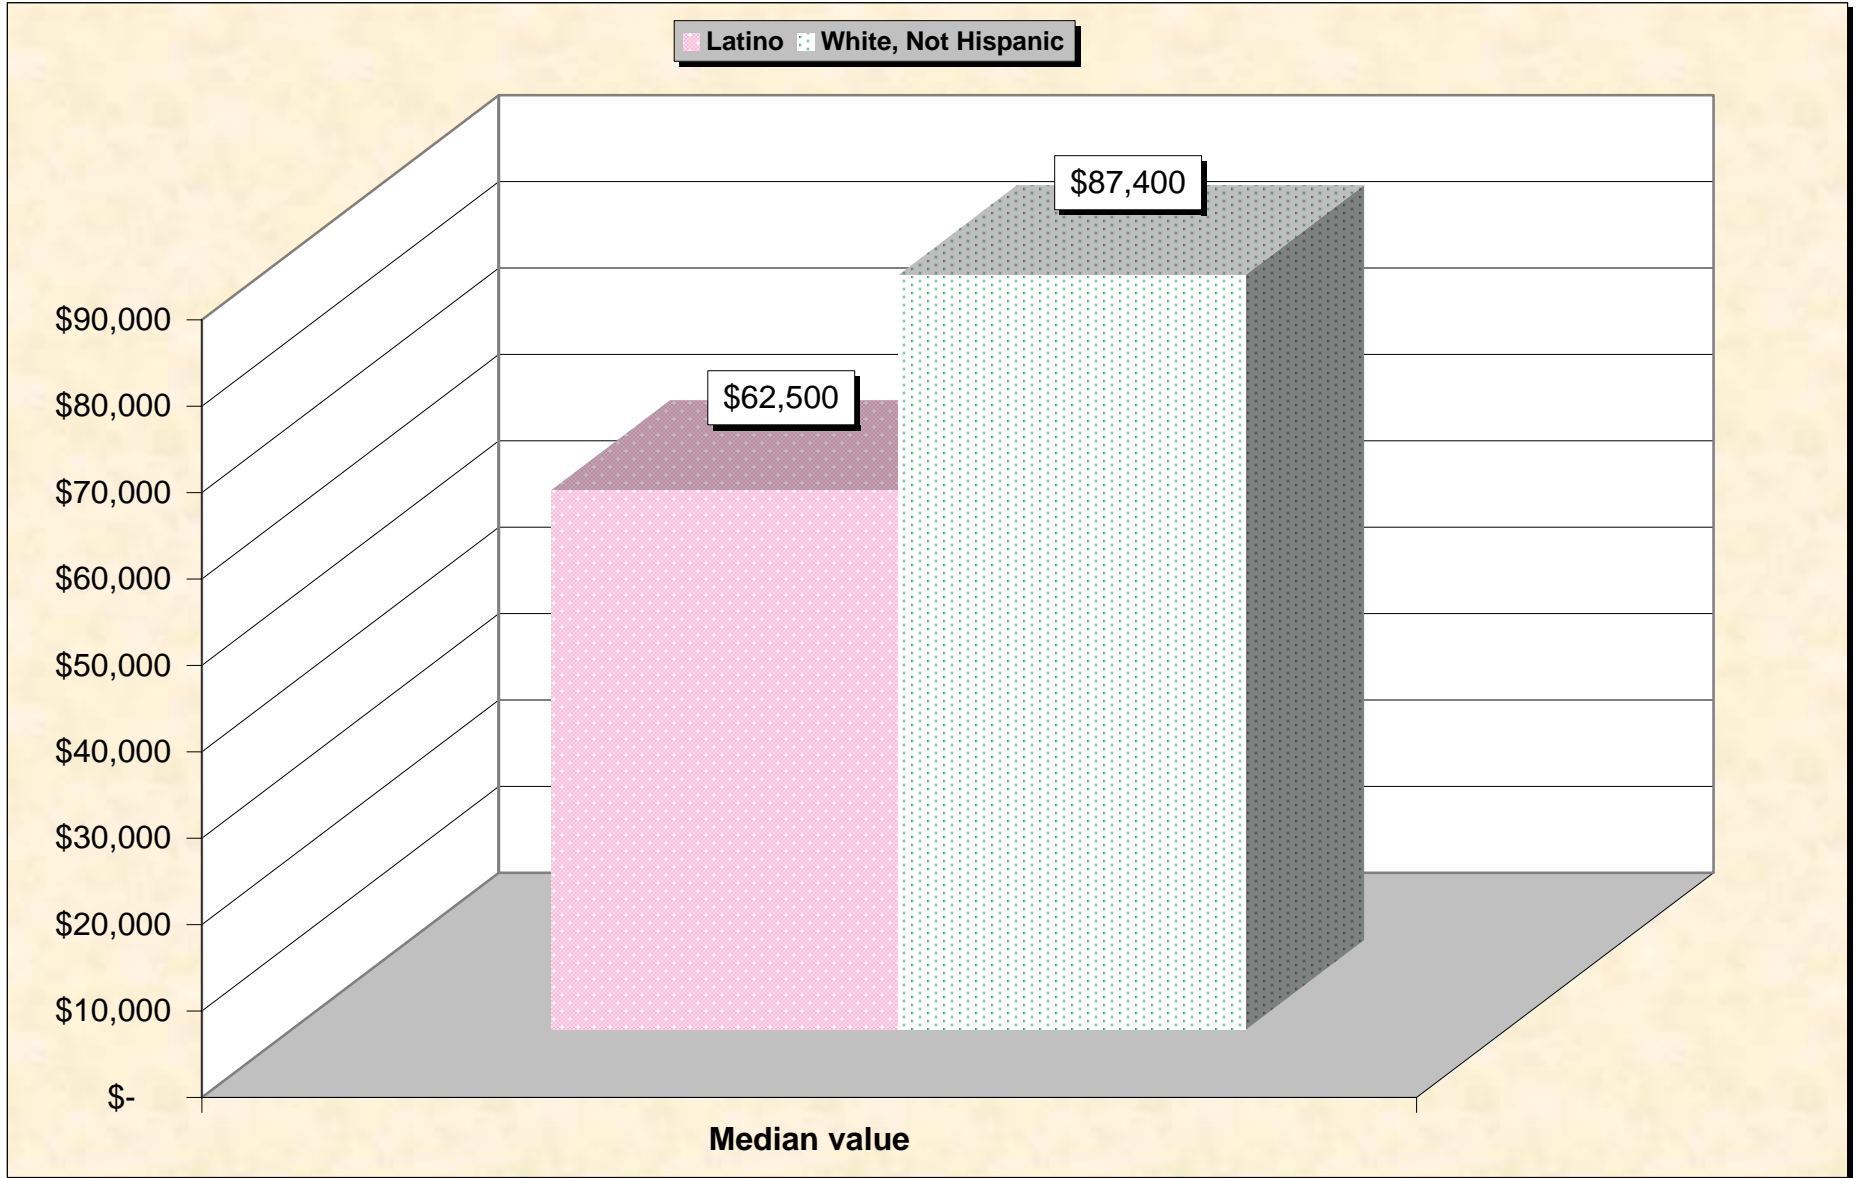

Chart 18 -- Median Home Value By Household Huerfano County, Colorado

Source: Data Set: Census 2000 Summary File 3 (SF 3) - Sample Data -- HCT42H. MEDIAN VALUE (DOLLARS) (HISPANIC OR LATINO HOUSEHOLDER) [1] - Universe: Specified owner-occupied housing units with a householder who is Hispanic or Latino; HCT42I. MEDIAN VALUE (DOLLARS) (WHITE ALONE, NOT HISPANIC OR LATINO HOUSEHOLDER) [1] - Universe: Specified owner-occupied housing units with a householder who is White alone, not Hispanic or Latino