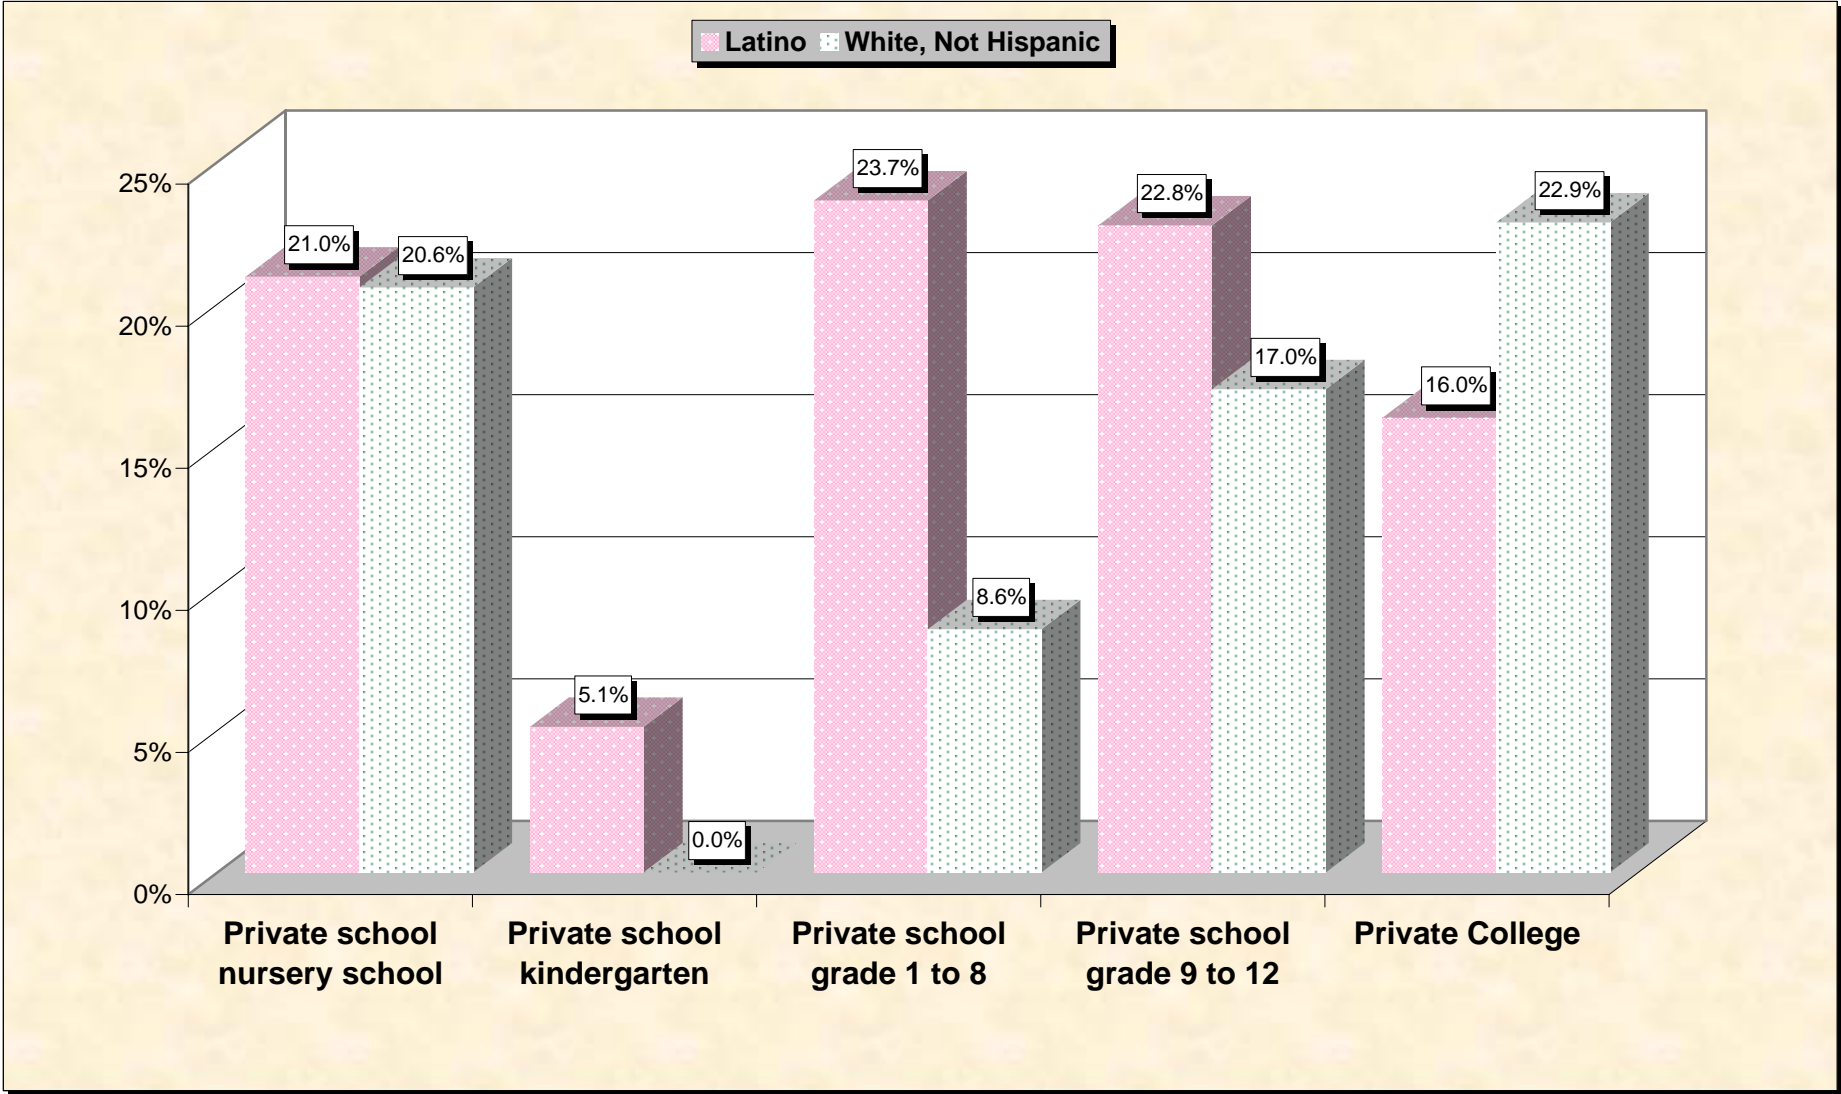

Chart 2 -- Private School Enrollment (3 years and over) Huerfano County, Colorado

Source: Data Set: Census 2000 Summary File 3 (SF 3) - Sample Data -- P147H. SCHOOL ENROLLMENT BY LEVEL OF SCHOOL BY TYPE OF SCHOOL FOR THE POPULATION 3 YEARS AND OVER (HISPANIC OR LATINO) [17] - Universe: Hispanic or Latino population 3 years and over; P147I. SCHOOL ENROLLMENT BY LEVEL OF SCHOOL BY TYPE OF SCHOOL FOR THE POPULATION 3 YEARS AND OVER (WHITE ALONE, NOT HISPANIC OR LATINO) [17] - Universe: White alone, not Hispanic or Latino population 3 years and over.