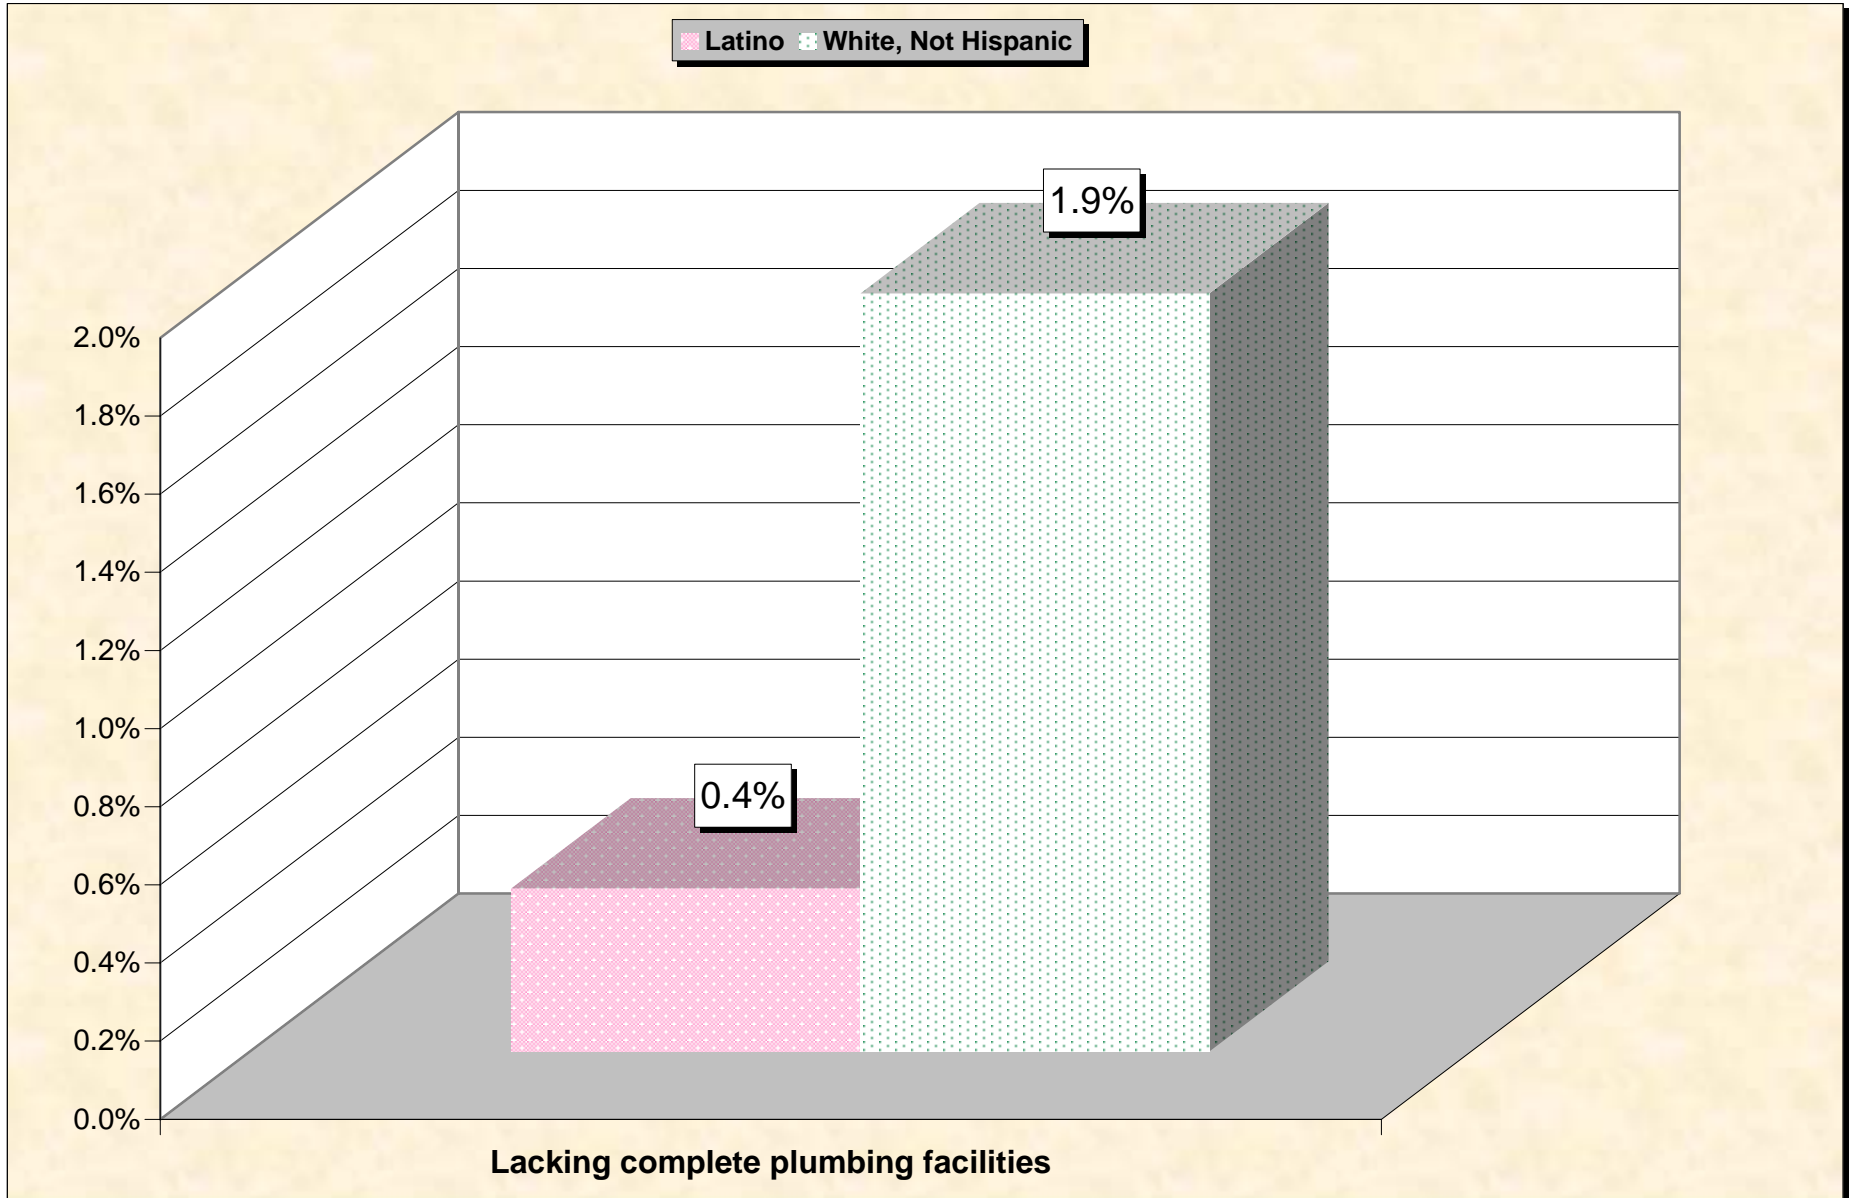

Chart 15 -- Lack of Plumbing By Household Huerfano County, Colorado

Source: Data Set: Census 2000 Summary File 3 (SF 3) - Sample Data -- HCT34H. PLUMBING FACILITIES (HISPANIC OR LATINO HOUSEHOLDER) [3] - Universe: Occupied housing units with a householder who is Hispanic or Latino; HCT34I. PLUMBING FACILITIES (WHITE ALONE, NOT HISPANIC OR LATINO HOUSEHOLDER) [3] - Universe: Occupied housing units with a householder who is White alone, not Hispanic or Latino.