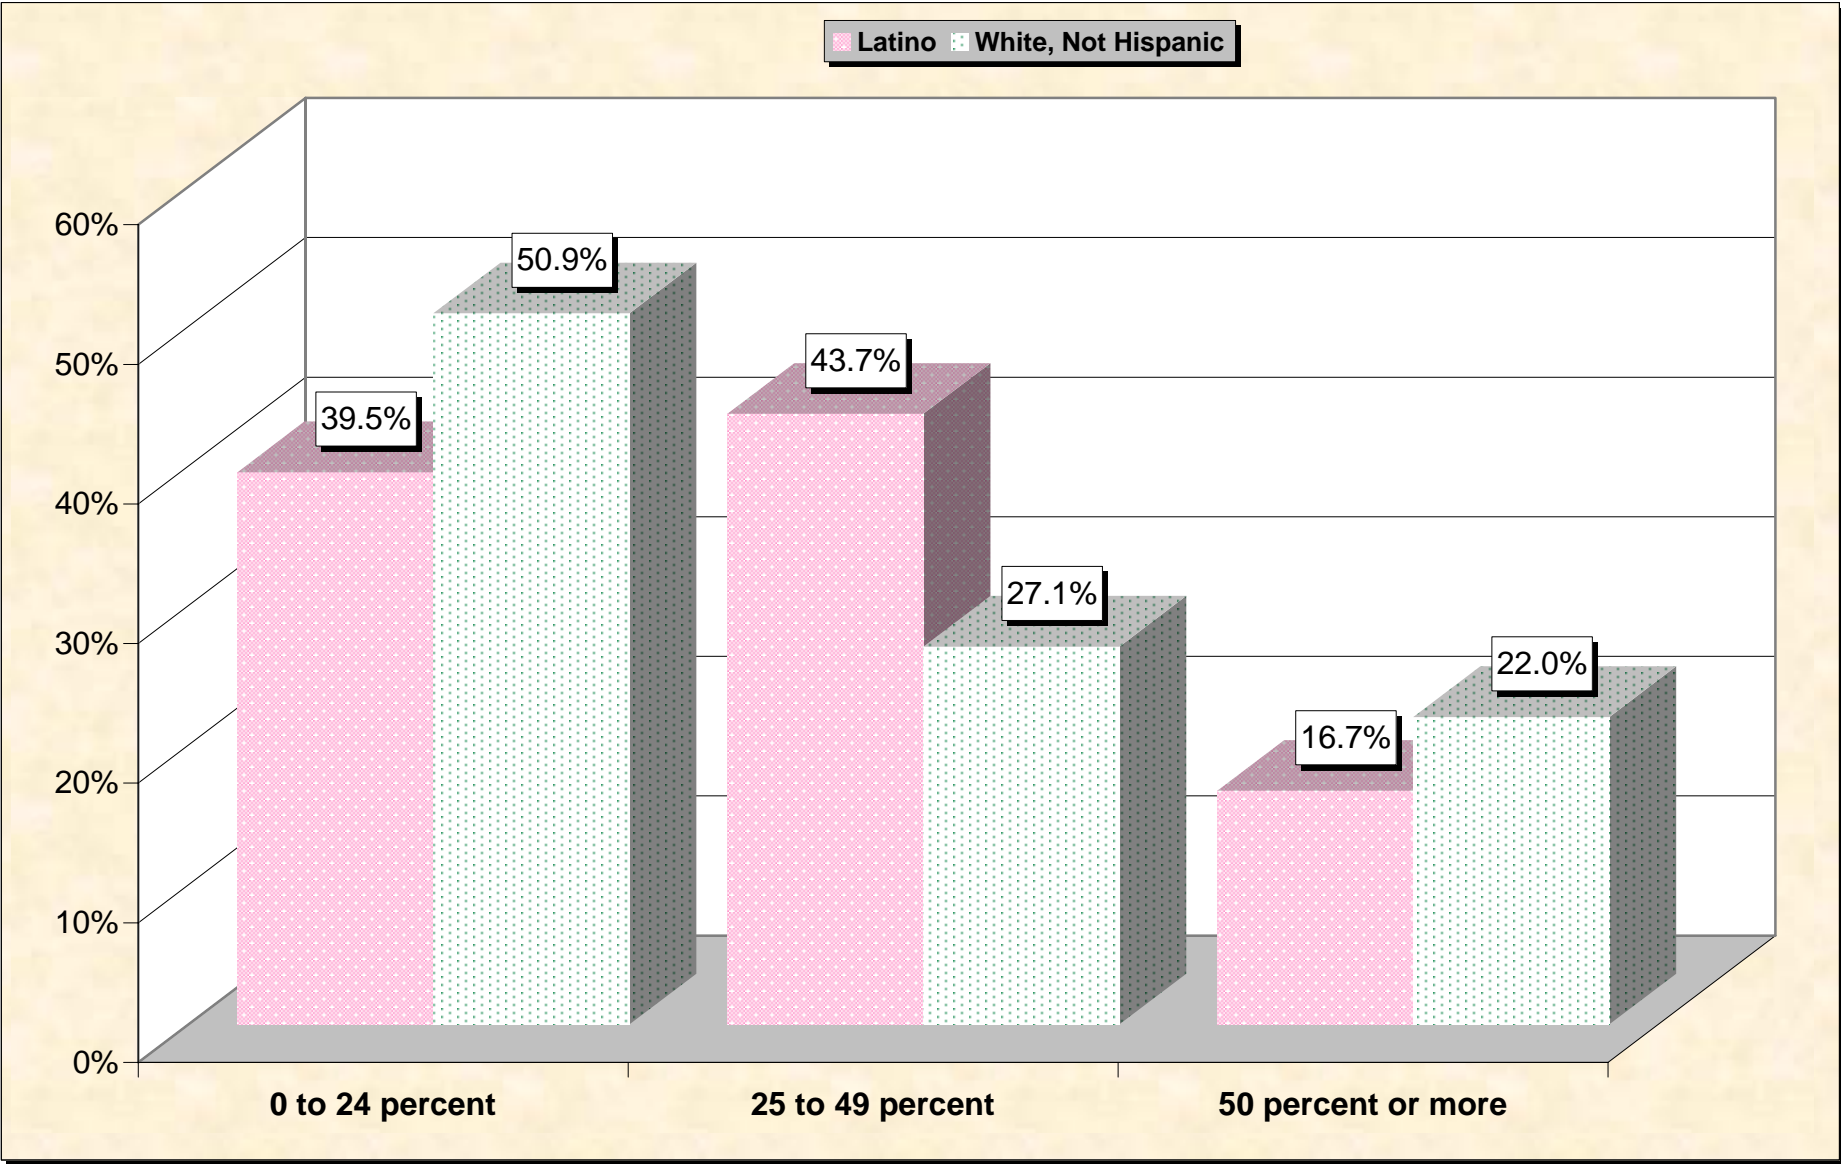

Chart 16 -- Gross Rent as a Percentage of Household Income in 1999

Huerfano County, Colorado

Source: Data Set: Census 2000 Summary File 3 (SF 3) - Sample Data -- HCT39H. GROSS RENT AS A PERCENTAGE OF HOUSEHOLD INCOME IN 1999 (HISPANIC OR LATINO HOUSEHOLDER) [11] - Universe: Specified renter-occupied housing units with a householder who is Hispanic or Latino; HCT39I. GROSS RENT AS A PERCENTAGE OF HOUSEHOLD INCOME IN 1999 (WHITE ALONE, NOT HISPANIC OR LATINO HOUSEHOLDER) [11] - Universe: Specified renter-occupied housing units with a householder who is White alone, not Hispanic or Latino.