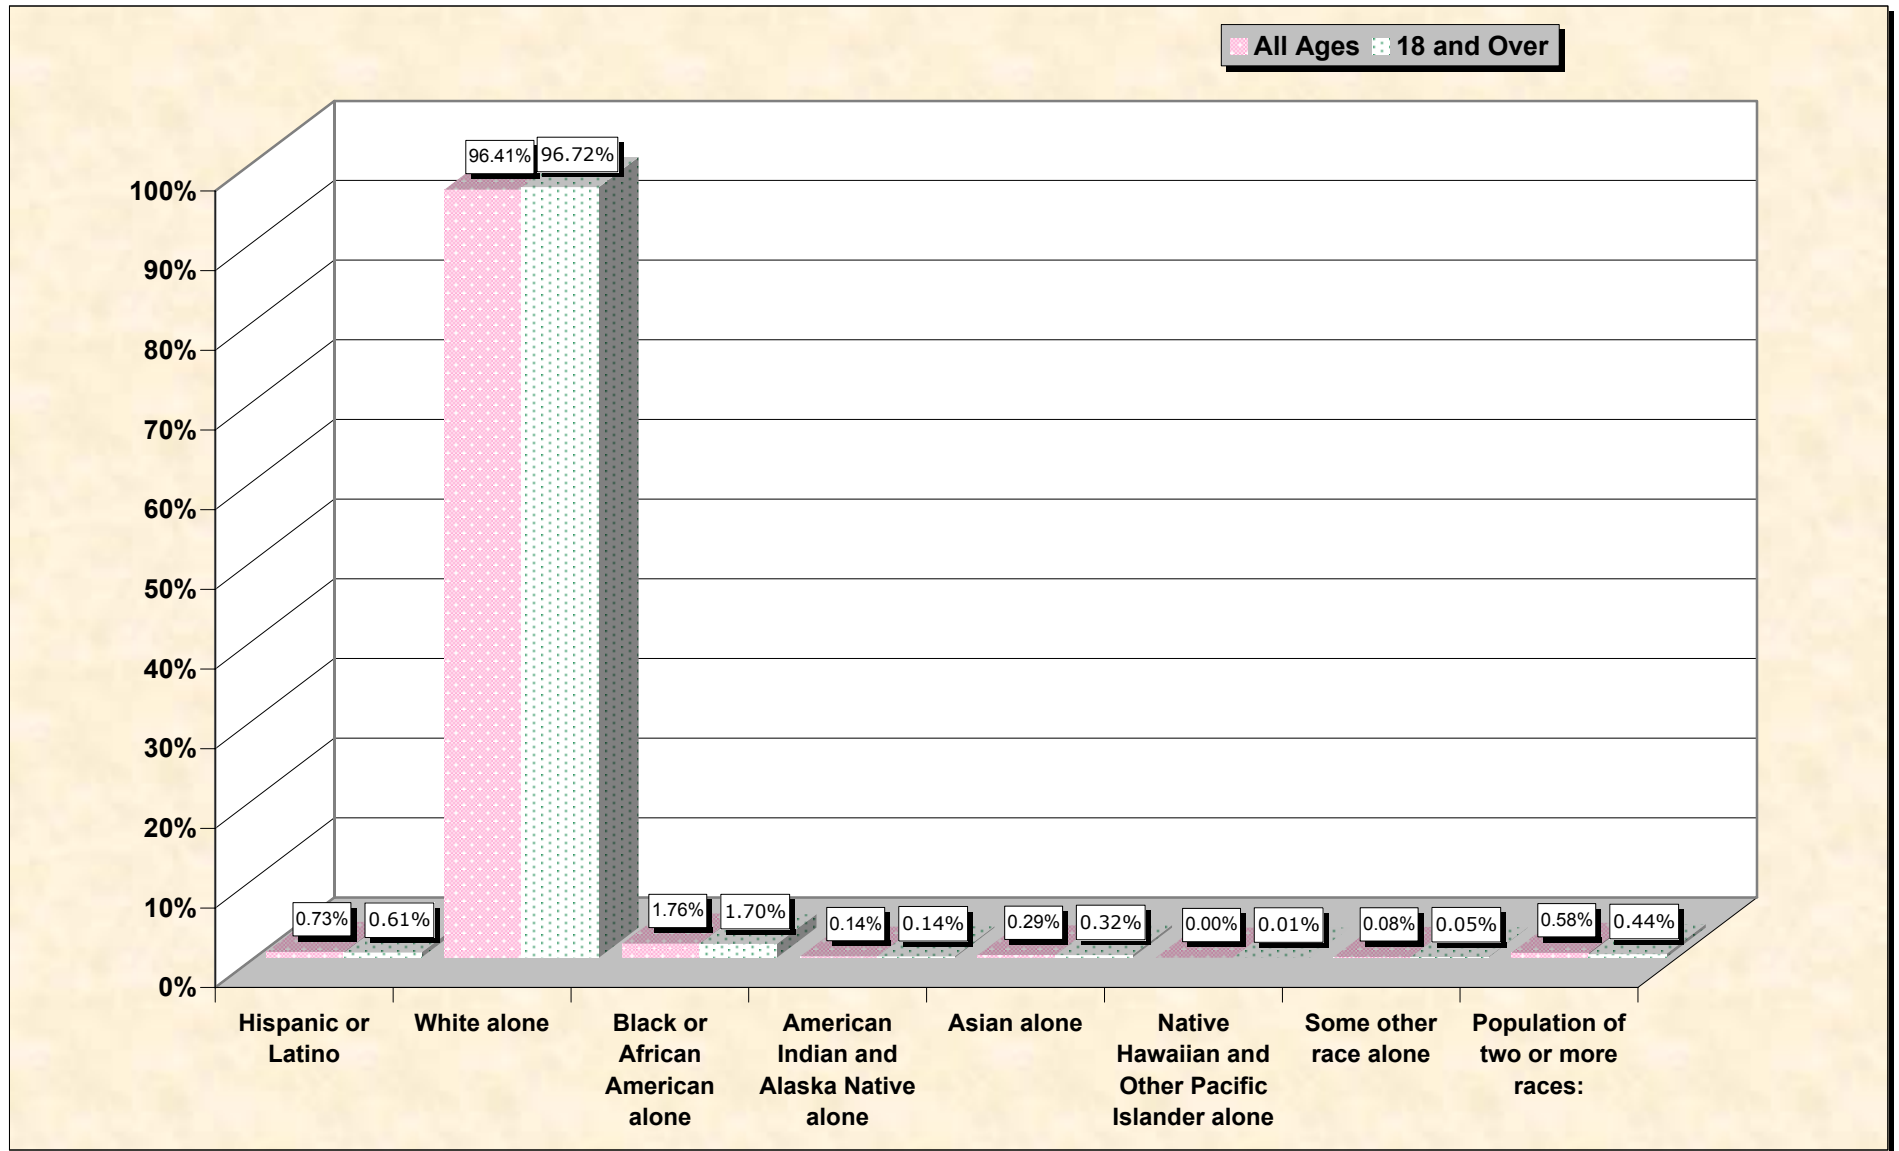

Population by Race or Ethnicity and Age

Wise County, Virginia

Data Set: Census 2000 Redistricting Data (Public Law 94-171) Summary File

www.fairdata2000.com

[3-Oct-02](#)

Hispanic or Latino, and not Hispanic by Race and Age Wise County, Virginia

Source: Data Set: Census 2000 Redistricting Data (Public Law 94-171) Summary File. PL2. HISPANIC OR LATINO, AND NOT HISPANIC OR LATINO BY RACE [73] - Universe: Total population; PL4. HISPANIC OR LATINO, AND NOT HISPANIC OR LATINO BY RACE FOR THE POPULATION 18 YEARS AND OVER [73] - Universe: Total population 18 years and over

source data for Chart

HISPANIC OR LATINO, AND NOT HISPANIC OR LATINO BY RACE

	Wise County, Virginia
Total:	40,123
Hispanic or Latino	292
Not Hispanic or Latino:	39,831
Population of one race:	39,597
White alone	38,681
Black or African American alone	708
American Indian and Alaska Native alone	55
Asian alone	118
Native Hawaiian and Other Pacific Islander alone	2
Some other race alone	33
Population of two or more races:	234

Source: Data Set: Census 2000 Redistricting Data (Public Law 94-171) Summary File. PL2. HISPANIC OR LATINO, AND NOT HISPANIC OR LATINO BY RACE [73] - Universe: Total population

HISPANIC OR LATINO, AND NOT HISPANIC OR LATINO BY RACE FOR THE POPULATION 18 YEARS AND OVER