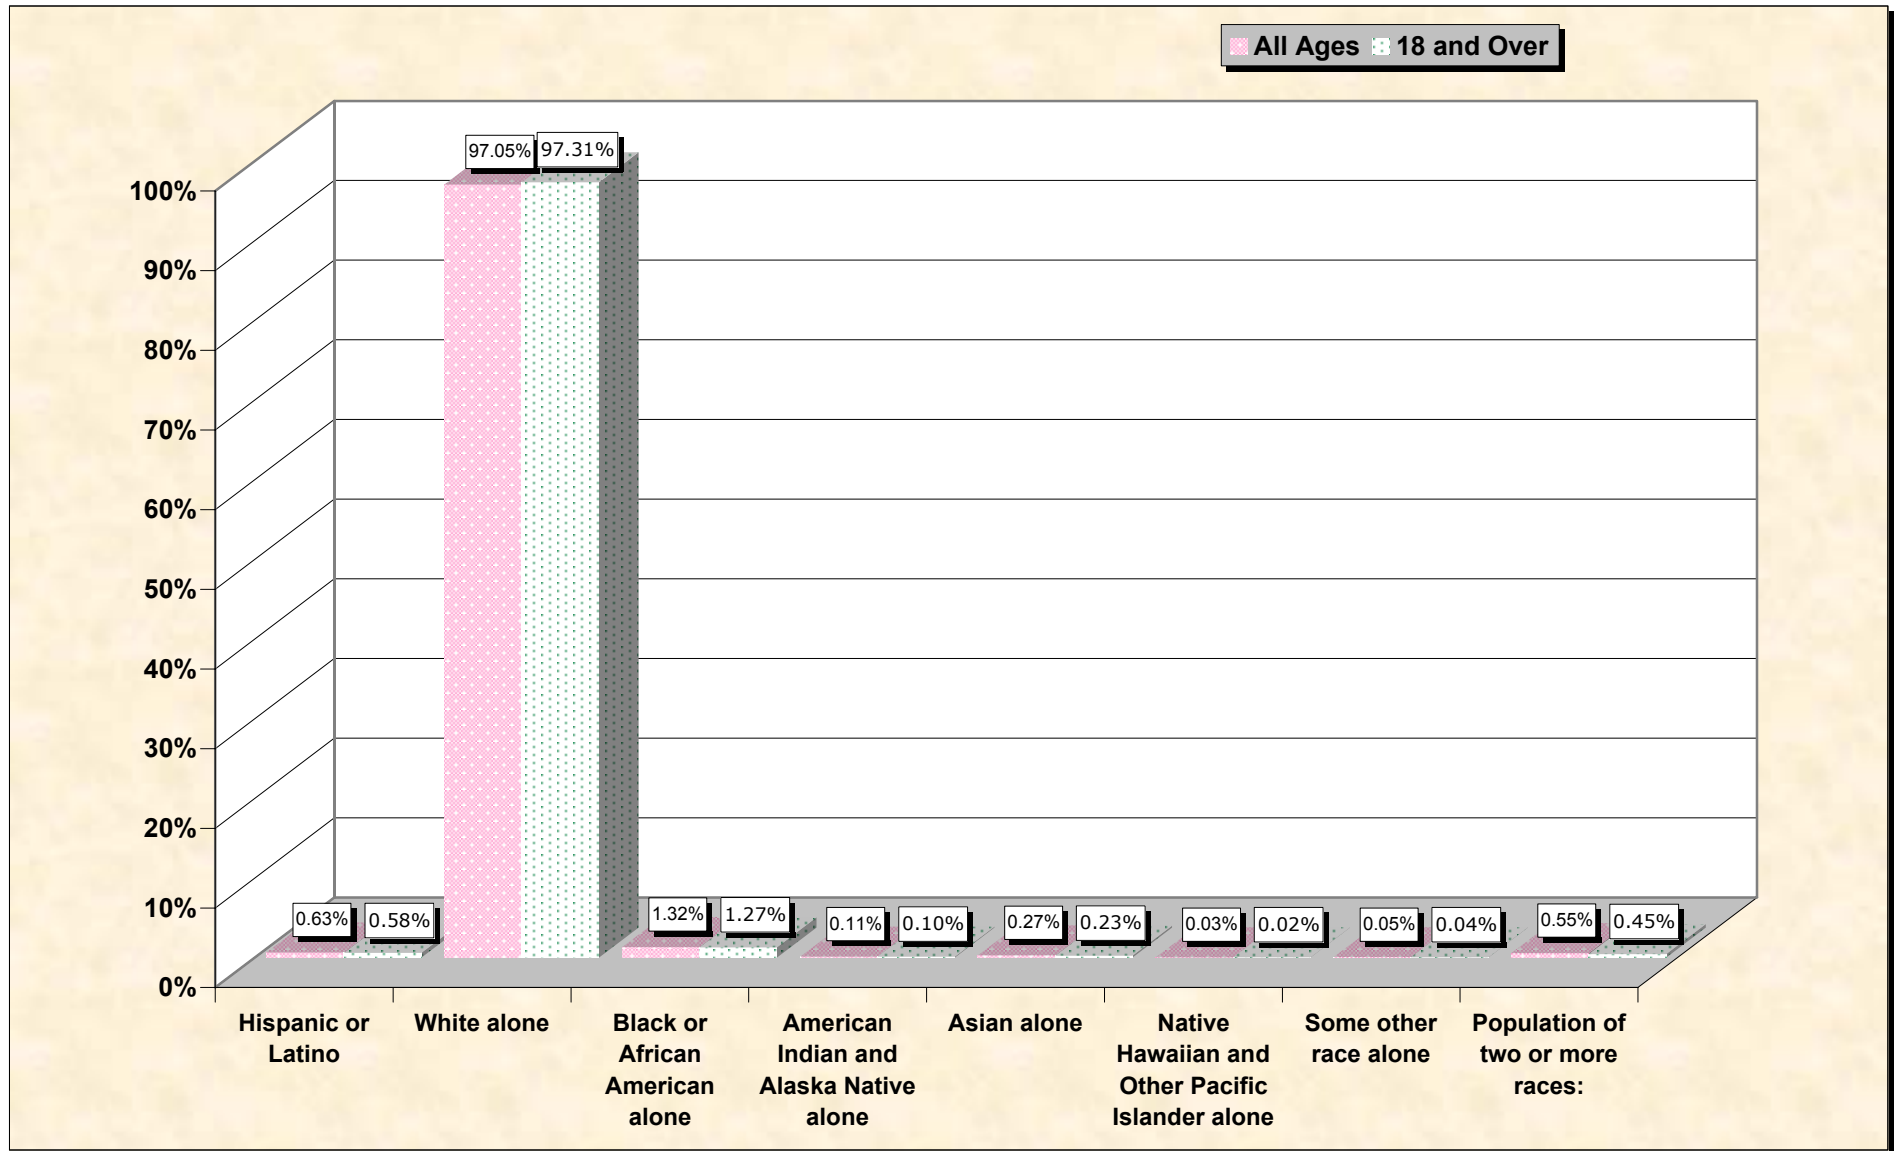

Population by Race or Ethnicity and Age

Washington County, Virginia

Data Set: Census 2000 Redistricting Data (Public Law 94-171) Summary File

www.fairdata2000.com

[3-Oct-02](#)

Hispanic or Latino, and not Hispanic by Race and Age Washington County, Virginia

Source: Data Set: Census 2000 Redistricting Data (Public Law 94-171) Summary File. PL2. HISPANIC OR LATINO, AND NOT HISPANIC OR LATINO BY RACE [73] - Universe: Total population; PL4. HISPANIC OR LATINO, AND NOT HISPANIC OR LATINO BY RACE FOR THE POPULATION 18 YEARS AND OVER [73] - Universe: Total population 18 years and over

source data for Chart

HISPANIC OR LATINO, AND NOT HISPANIC OR LATINO BY RACE

Washington County, Virginia	
Total:	51,103
Hispanic or Latino	322
Not Hispanic or Latino:	50,781
Population of one race:	50,499
White alone	49,594
Black or African American alone	674
American Indian and Alaska Native alone	54
Asian alone	136
Native Hawaiian and Other Pacific Islander alone	13
Some other race alone	28
Population of two or more races:	282

Source: Data Set: Census 2000 Redistricting Data (Public Law 94-171) Summary File. PL2. HISPANIC OR LATINO, AND NOT HISPANIC OR LATINO BY RACE [73] - Universe: Total population

HISPANIC OR LATINO, AND NOT HISPANIC OR LATINO BY RACE FOR THE POPULATION 18 YEARS AND OVER