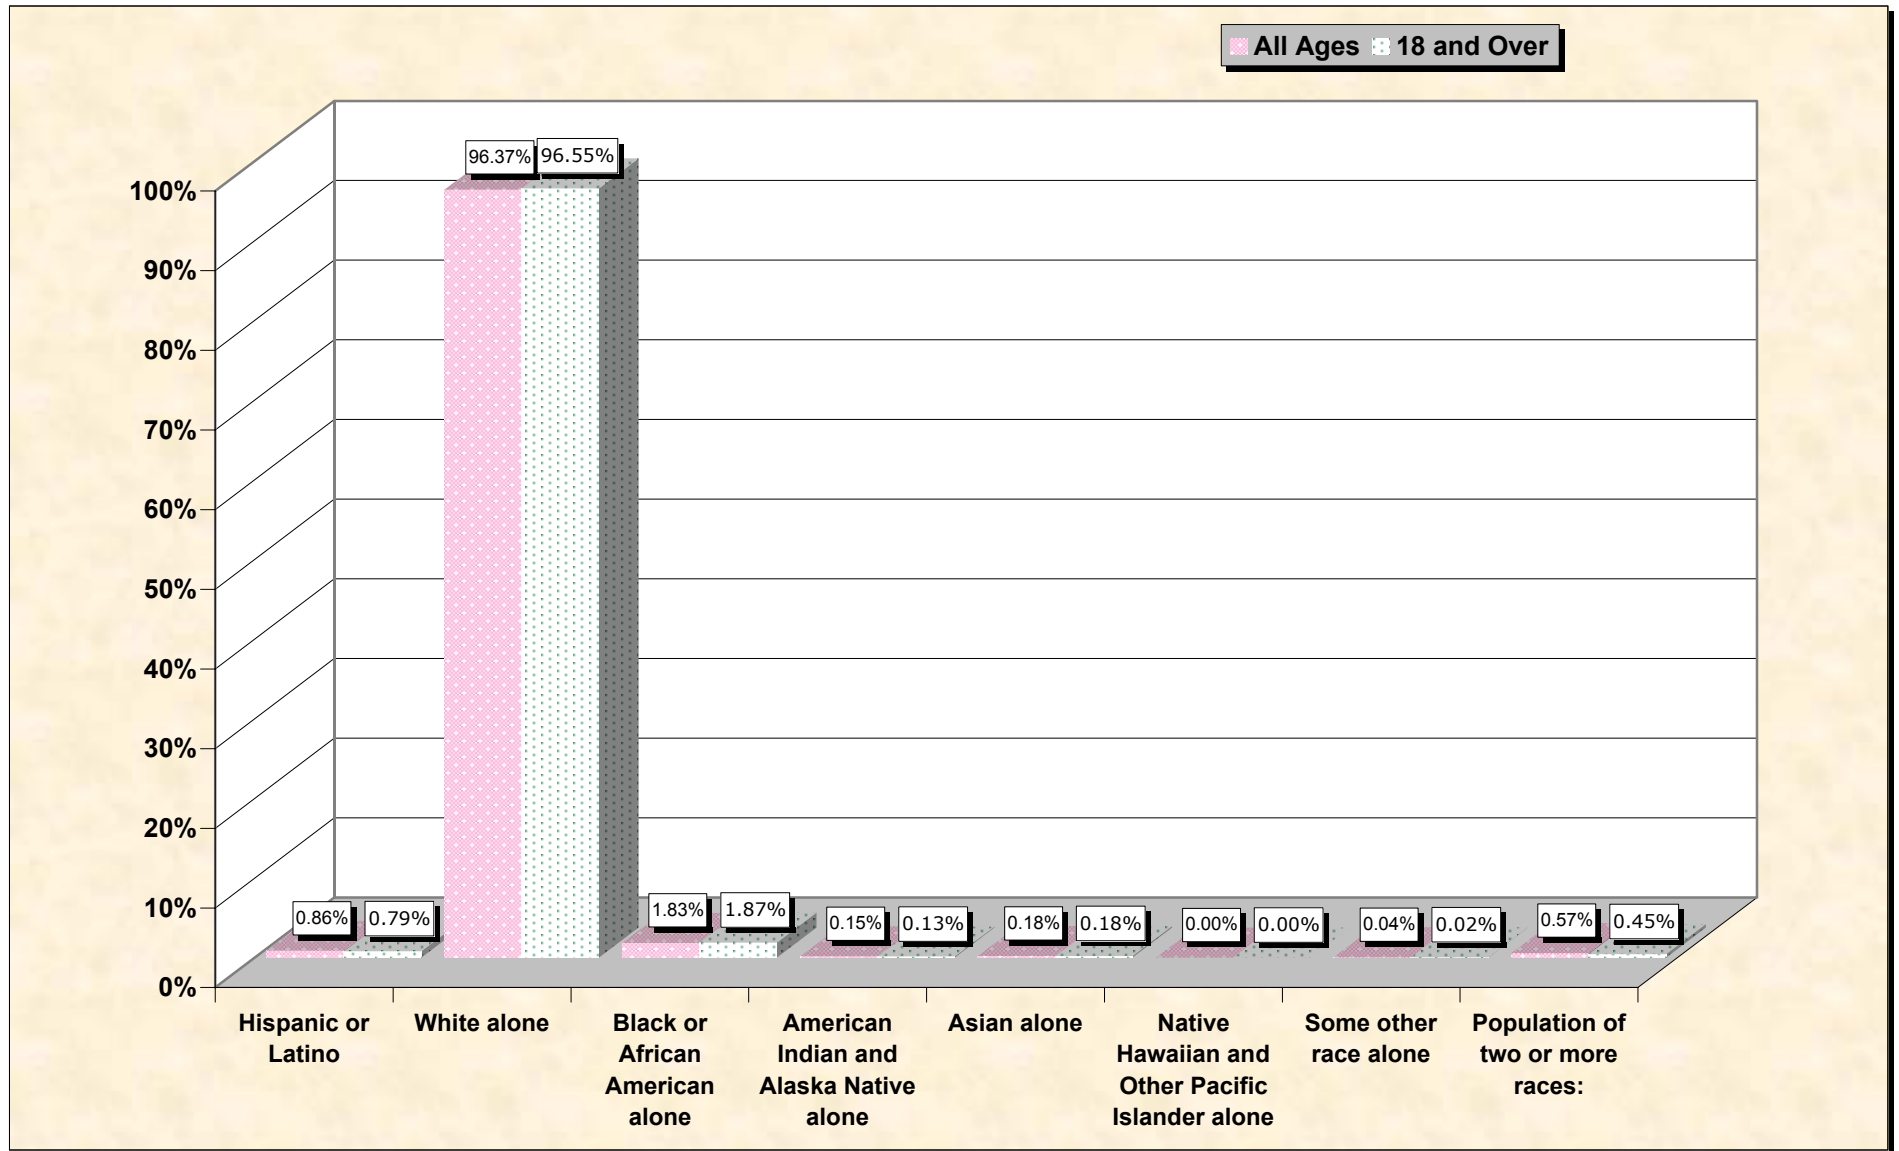

Population by Race or Ethnicity and Age

Smyth County, Virginia

Data Set: Census 2000 Redistricting Data (Public Law 94-171) Summary File

www.fairdata2000.com

[3-Oct-02](#)

Hispanic or Latino, and not Hispanic by Race and Age Smyth County, Virginia

Source: Data Set: Census 2000 Redistricting Data (Public Law 94-171) Summary File. PL2. HISPANIC OR LATINO, AND NOT HISPANIC OR LATINO BY RACE [73] - Universe: Total population; PL4. HISPANIC OR LATINO, AND NOT HISPANIC OR LATINO BY RACE FOR THE POPULATION 18 YEARS AND OVER [73] - Universe: Total population 18 years and over

Source: Data Set: Census 2000 Redistricting Data (Public Law 94-171) Summary File. PL2. HISPANIC OR LATINO, AND NOT HISPANIC OR LATINO BY RACE [73] - Universe: Total population

HISPANIC OR LATINO, AND NOT HISPANIC OR LATINO BY RACE FOR THE POPULATION 18 YEARS AND OVER

Source: Data Set: Census 2000 Redistricting Data (Public Law 94-171) Summary File. PL4. HISPANIC OR LATINO, AND NOT HISPANIC OR LATINO BY RACE FOR THE POPULATION 18 YEARS AND OVER [73] - Universe: Total population 18 years and over