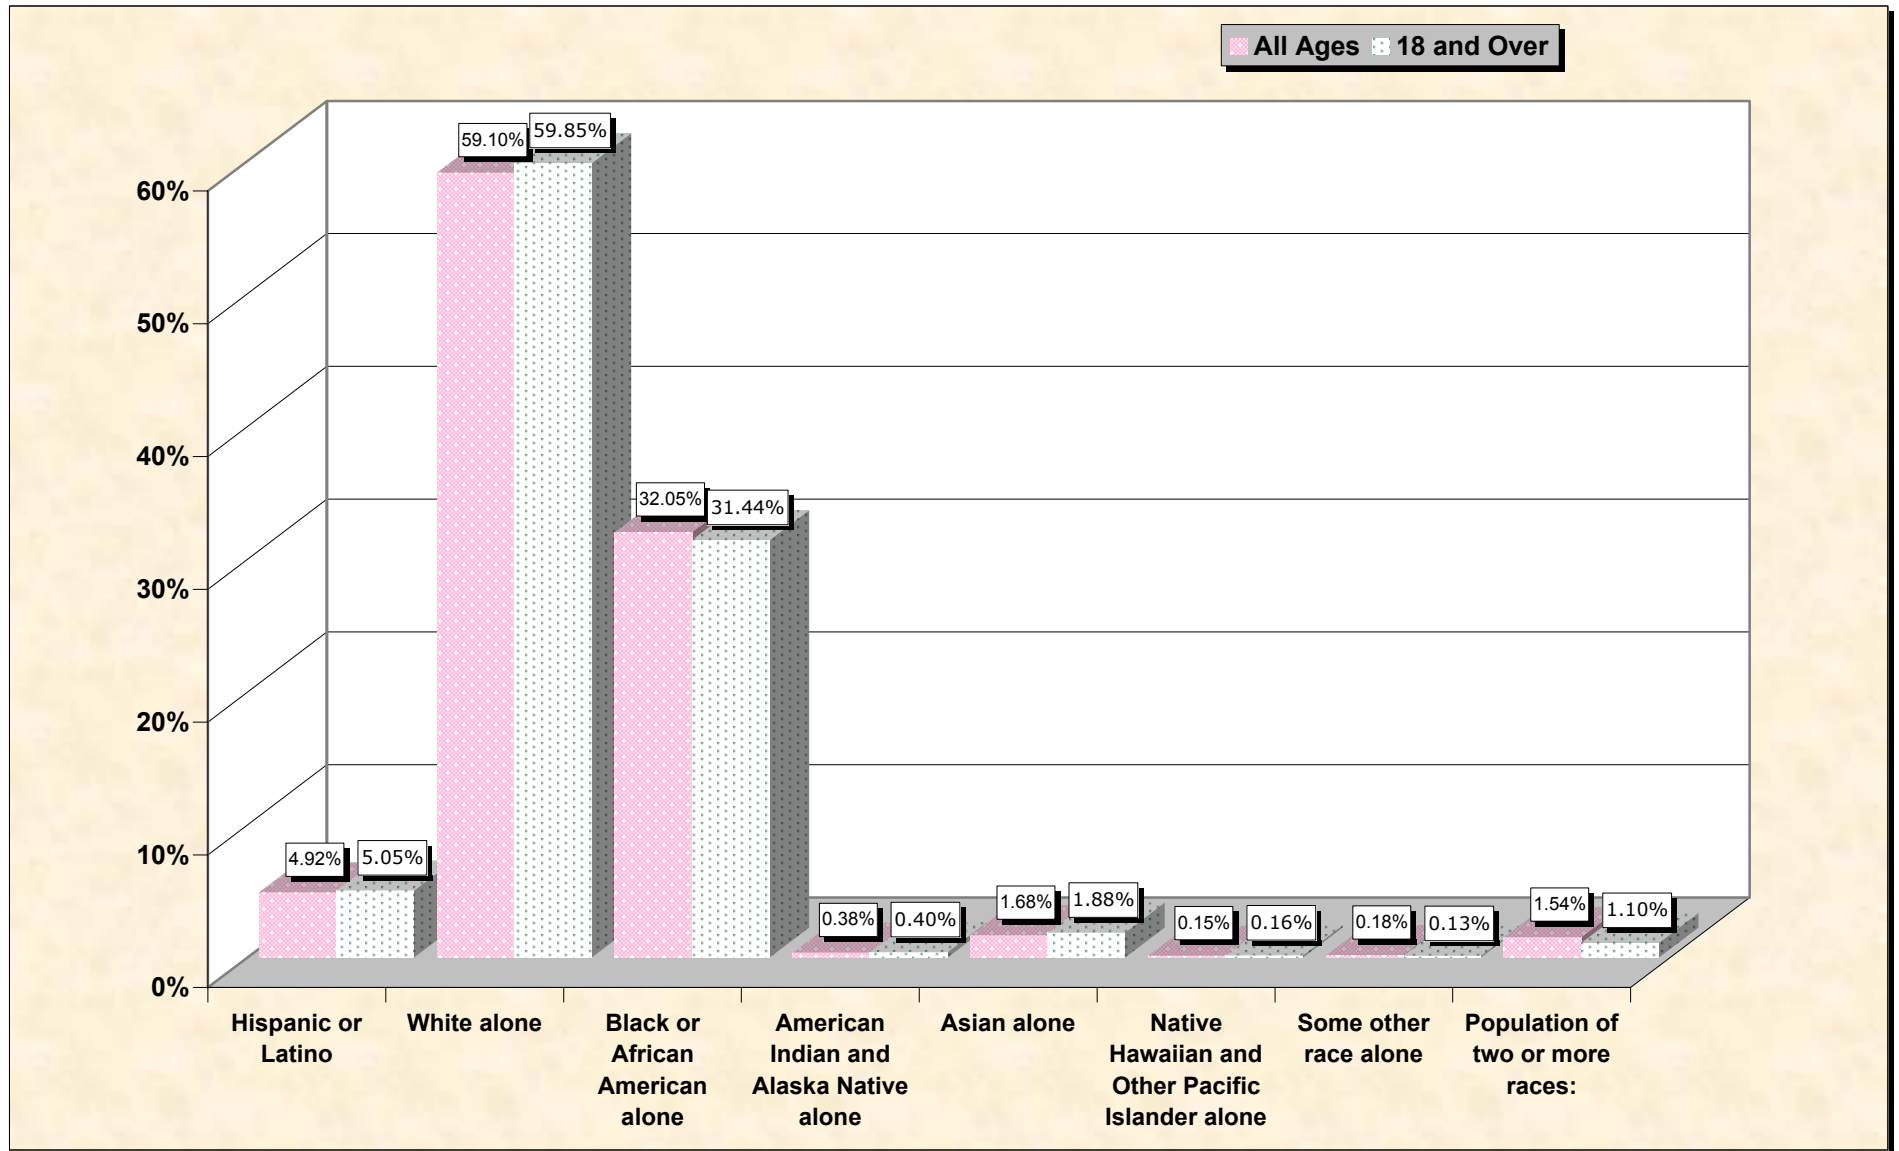

Population by Race or Ethnicity and Age

Prince George County, Virginia

Data Set: Census 2000 Redistricting Data (Public Law 94-171) Summary File

www.fairdata2000.com

[3-Oct-02](#)

Hispanic or Latino, and not Hispanic by Race and Age Prince George County, Virginia

Source: Data Set: Census 2000 Redistricting Data (Public Law 94-171) Summary File. PL2. HISPANIC OR LATINO, AND NOT HISPANIC OR LATINO BY RACE [73] - Universe: Total population; PL4. HISPANIC OR LATINO, AND NOT HISPANIC OR LATINO BY RACE FOR THE POPULATION 18 YEARS AND OVER [73] - Universe: Total population 18 years and over

source data for Chart

HISPANIC OR LATINO, AND NOT HISPANIC OR LATINO BY RACE

Prince George County, Virginia	
Total:	33,047
Hispanic or Latino	1,625
Not Hispanic or Latino:	31,422
Population of one race:	30,914
White alone	19,532
Black or African American alone	10,593
American Indian and Alaska Native alone	124
Asian alone	556
Native Hawaiian and Other Pacific Islander alone	48
Some other race alone	61
Population of two or more races:	508

Prince George County, Virginia	
Total:	24,742
Hispanic or Latino	1,250
Not Hispanic or Latino:	23,492
Population of one race:	23,221
White alone	14,807
Black or African American alone	7,779
American Indian and Alaska Native alone	99
Asian alone	466
Native Hawaiian and Other Pacific Islander alone	39
Some other race alone	31
Population of two or more races:	271