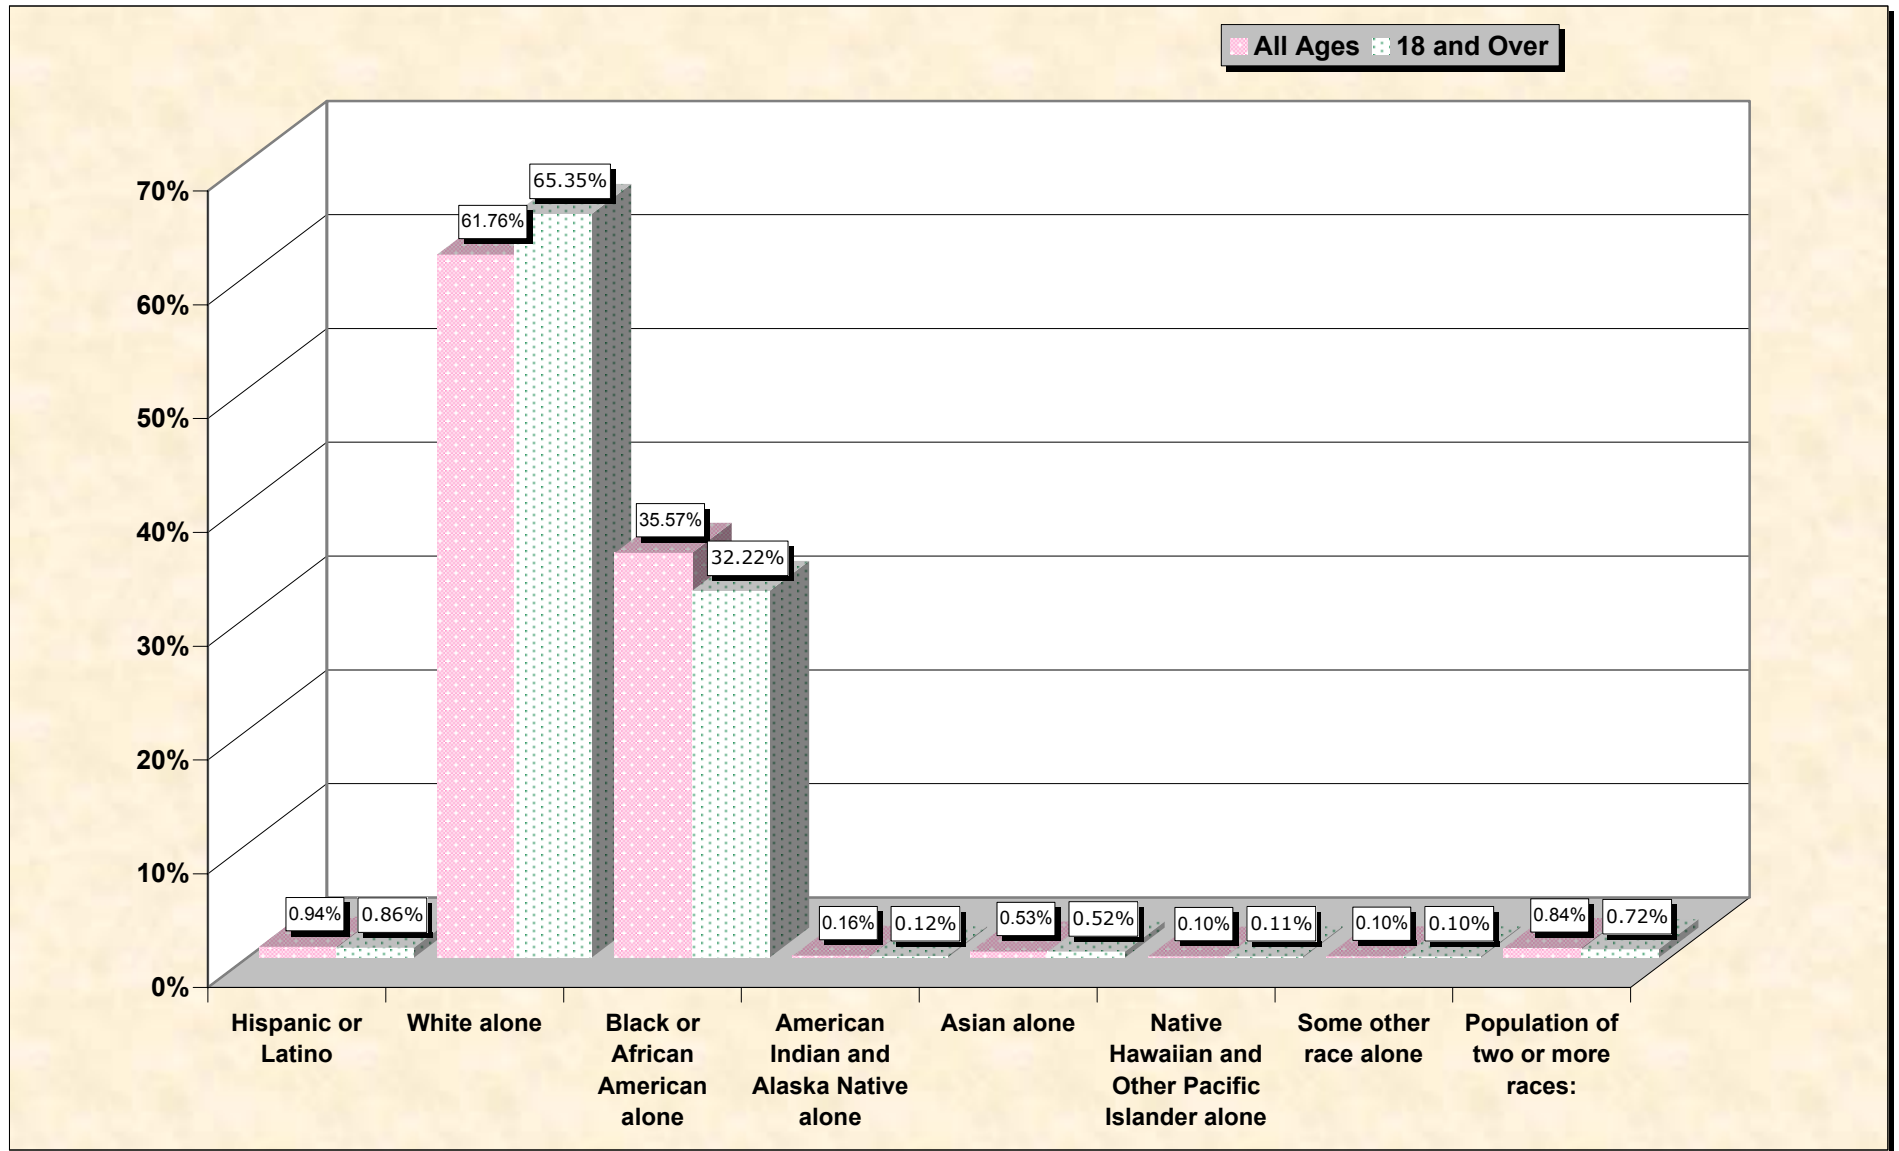

# Population by Race or Ethnicity and Age

# Hispanic or Latino, and not Hispanic by Race and Age Prince Edward County, Virginia

Source: Data Set: Census 2000 Redistricting Data (Public Law 94-171) Summary File. PL2. HISPANIC OR LATINO, AND NOT HISPANIC OR LATINO BY RACE [73] - Universe: Total population; PL4. HISPANIC OR LATINO, AND NOT HISPANIC OR LATINO BY RACE FOR THE POPULATION 18 YEARS AND OVER [73] - Universe: Total population 18 years and over

**source data for Chart**

**HISPANIC OR LATINO, AND NOT HISPANIC OR LATINO BY RACE**

<b>Prince Edward County, Virginia</b>	
Total:	19,720
Hispanic or Latino	186
Not Hispanic or Latino:	19,534
Population of one race:	19,369
White alone	12,180
Black or African American alone	7,014
American Indian and Alaska Native alone	32
Asian alone	104
Native Hawaiian and Other Pacific Islander alone	19
Some other race alone	20
Population of two or more races:	165

<b>Prince Edward County, Virginia</b>	
Total:	15,728
Hispanic or Latino	135
Not Hispanic or Latino:	15,593
Population of one race:	15,480
White alone	10,278
Black or African American alone	5,068
American Indian and Alaska Native alone	19
Asian alone	82
Native Hawaiian and Other Pacific Islander alone	17
Some other race alone	16
Population of two or more races:	113