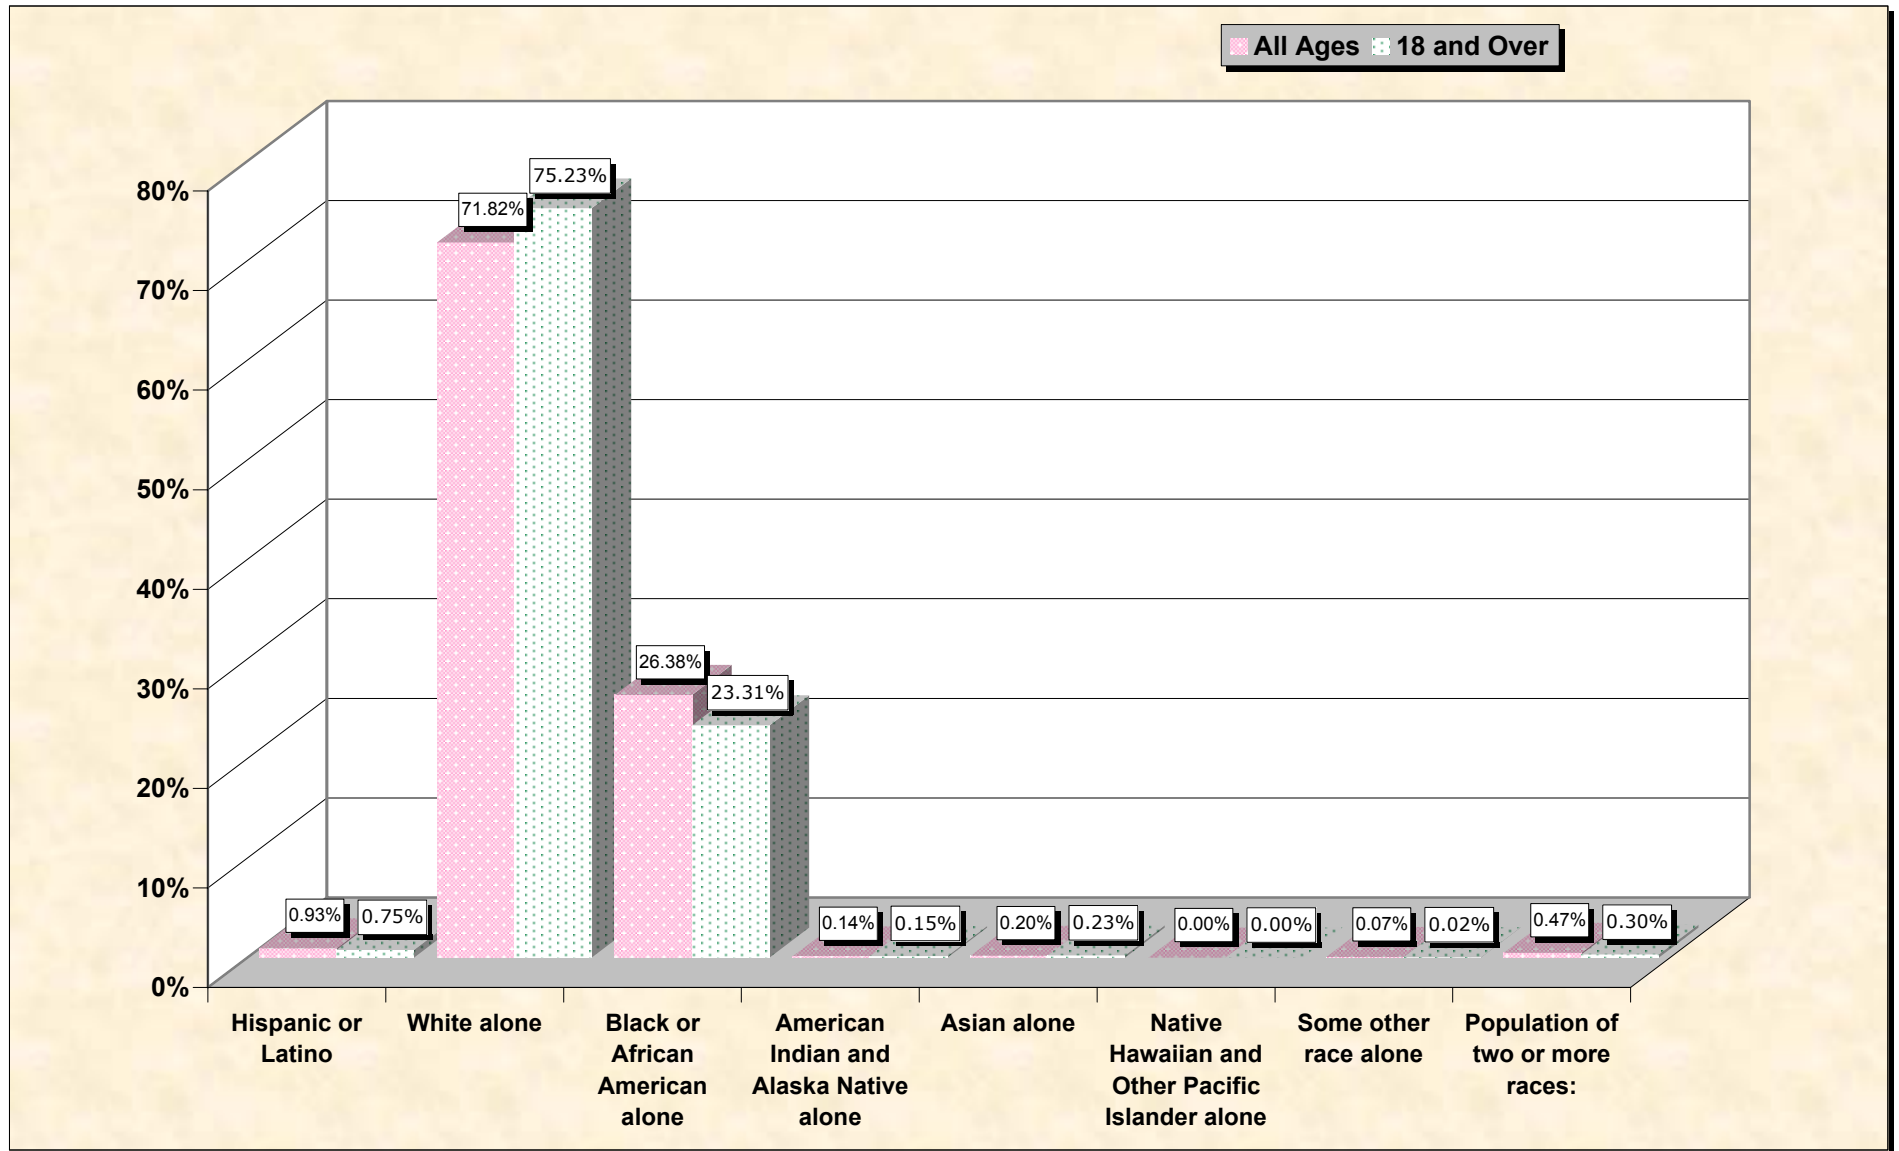

# Population by Race or Ethnicity and Age

# Hispanic or Latino, and not Hispanic by Race and Age Northumberland County, Virginia

Source: Data Set: Census 2000 Redistricting Data (Public Law 94-171) Summary File. PL2. HISPANIC OR LATINO, AND NOT HISPANIC OR LATINO BY RACE [73] - Universe: Total population; PL4. HISPANIC OR LATINO, AND NOT HISPANIC OR LATINO BY RACE FOR THE POPULATION 18 YEARS AND OVER [73] - Universe: Total population 18 years and over

**source data for Chart**

**HISPANIC OR LATINO, AND NOT HISPANIC OR LATINO BY RACE**

<b>Northumberland County, Virginia</b>	
Total:	12,259
Hispanic or Latino	114
Not Hispanic or Latino:	12,145
Population of one race:	12,087
White alone	8,804
Black or African American alone	3,234
American Indian and Alaska Native alone	17
Asian alone	24
Native Hawaiian and Other Pacific Islander alone	0
Some other race alone	8
Population of two or more races:	58

<b>Northumberland County, Virginia</b>	
Total:	9,973
Hispanic or Latino	75
Not Hispanic or Latino:	9,898
Population of one race:	9,868
White alone	7,503
Black or African American alone	2,325
American Indian and Alaska Native alone	15
Asian alone	23
Native Hawaiian and Other Pacific Islander alone	0
Some other race alone	2
Population of two or more races:	30