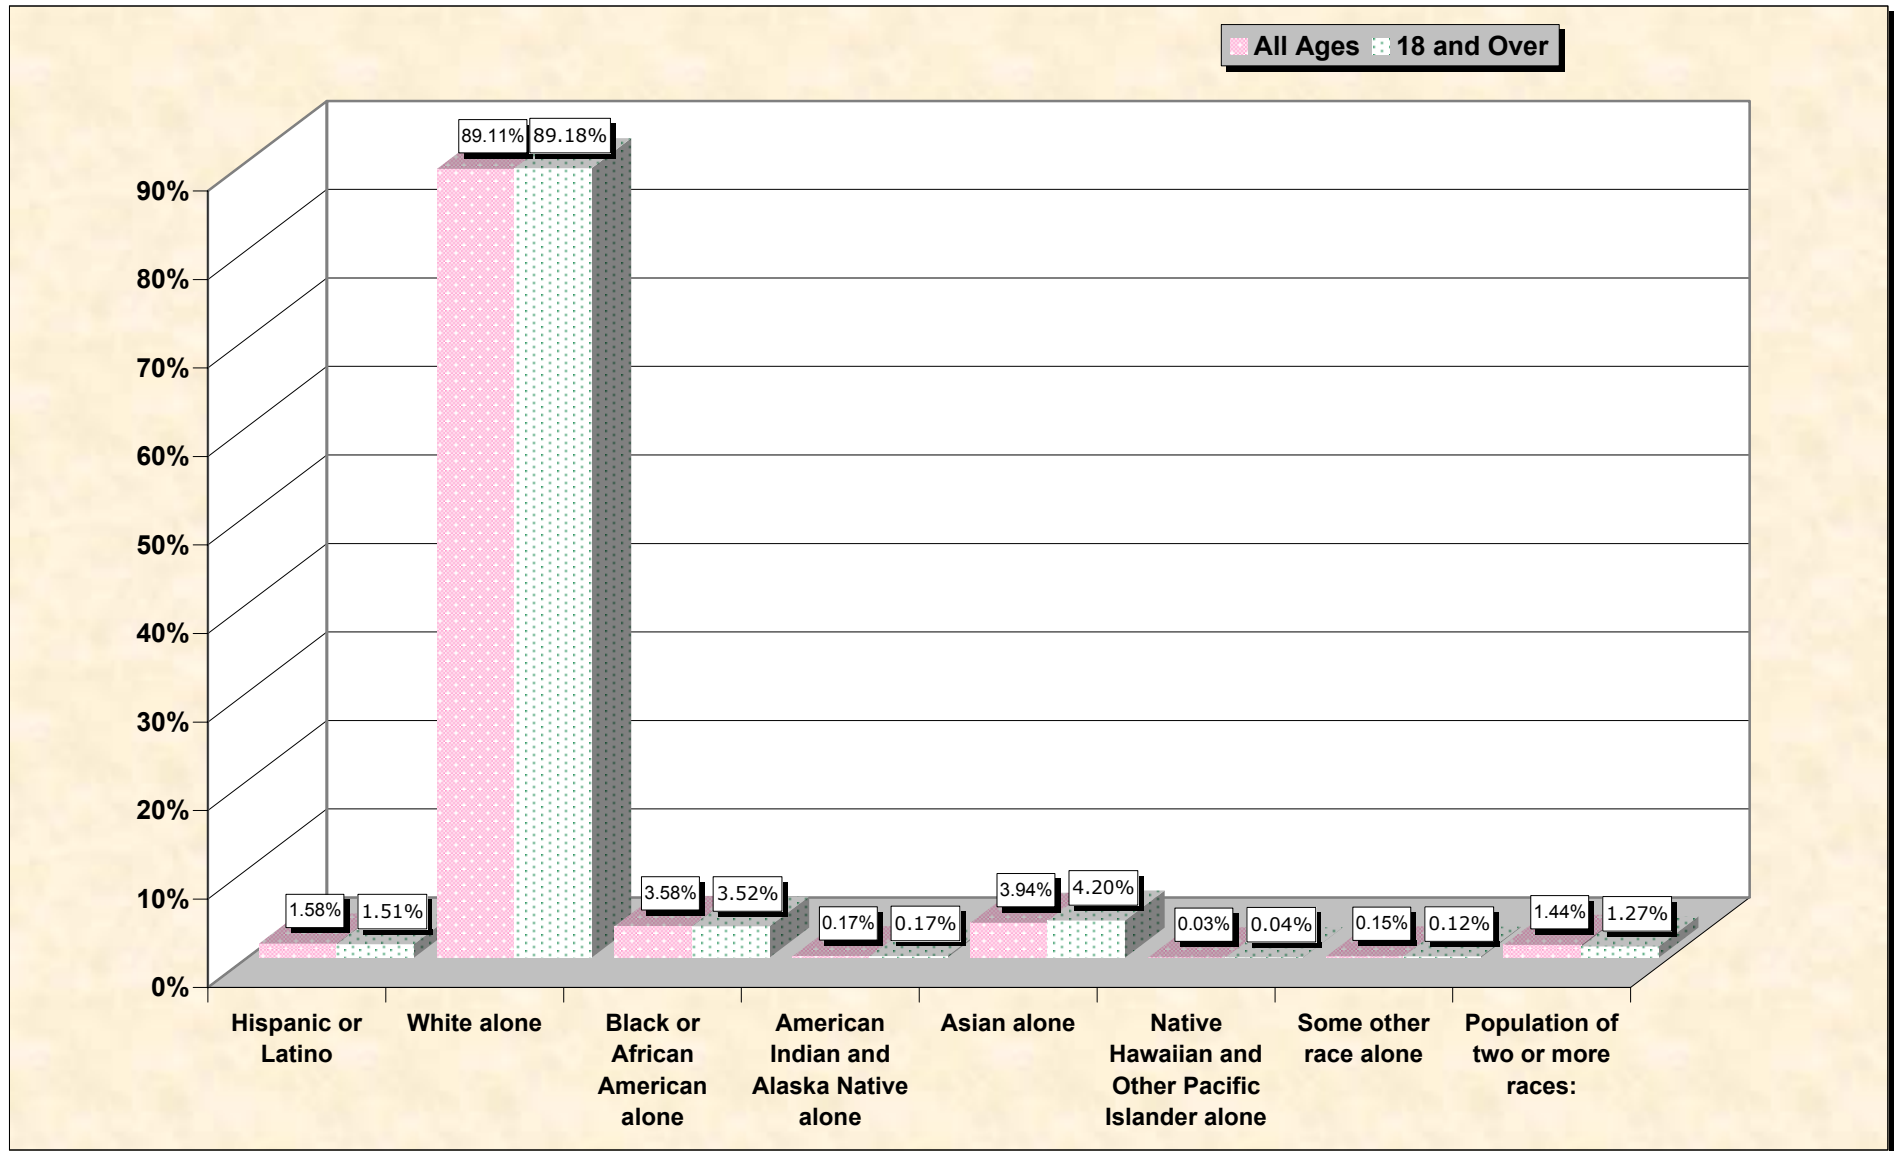

Source: Data Set: Census 2000 Redistricting Data (Public Law 94-171) Summary File. PL2. HISPANIC OR LATINO, AND NOT HISPANIC OR LATINO BY RACE [73] - Universe: Total population; PL4. HISPANIC OR LATINO, AND NOT HISPANIC OR LATINO BY RACE FOR THE POPULATION 18 YEARS AND OVER [73] - Universe: Total population 18 years and over

source data for Chart

HISPANIC OR LATINO, AND NOT HISPANIC OR LATINO BY RACE

Montgomery County, Virginia	
Total:	83,629
Hispanic or Latino	1,321
Not Hispanic or Latino:	82,308
Population of one race:	81,106
White alone	74,519
Black or African American alone	2,996
American Indian and Alaska Native alone	141
Asian alone	3,296
Native Hawaiian and Other Pacific Islander alone	29
Some other race alone	125
Population of two or more races:	1,202

Source: Data Set: Census 2000 Redistricting Data (Public Law 94-171) Summary File. PL2. HISPANIC OR LATINO, AND NOT HISPANIC OR LATINO BY RACE [73] - Universe: Total population

HISPANIC OR LATINO, AND NOT HISPANIC OR LATINO BY RACE FOR THE POPULATION 18 YEARS AND OVER

Source: Data Set: Census 2000 Redistricting Data (Public Law 94-171) Summary File. PL4. HISPANIC OR LATINO, AND NOT HISPANIC OR LATINO BY RACE FOR THE POPULATION 18 YEARS AND OVER [73] - Universe: Total population 18 years and over