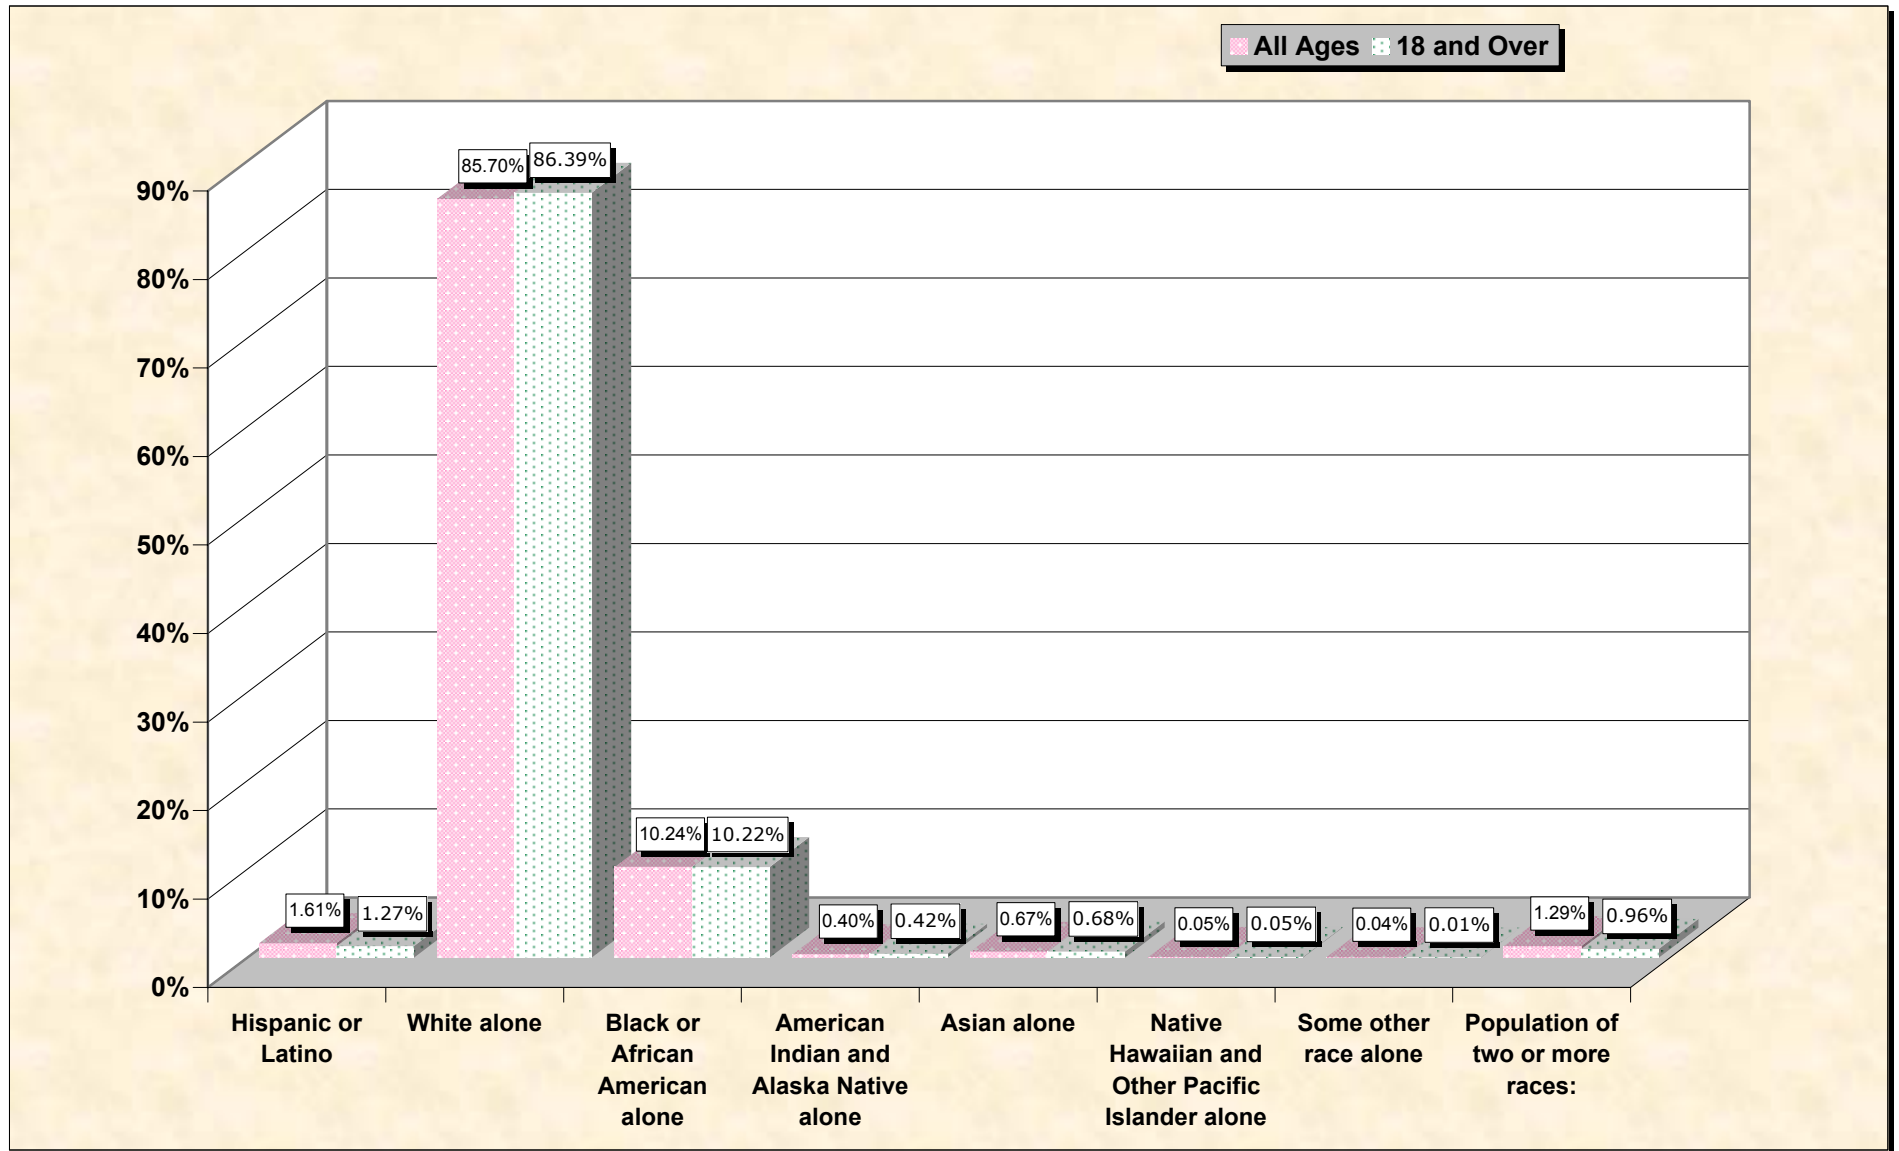

# Population by Race or Ethnicity and Age

# Hispanic or Latino, and not Hispanic by Race and Age Gloucester County, Virginia

Source: Data Set: Census 2000 Redistricting Data (Public Law 94-171) Summary File. PL2. HISPANIC OR LATINO, AND NOT HISPANIC OR LATINO BY RACE [73] - Universe: Total population; PL4. HISPANIC OR LATINO, AND NOT HISPANIC OR LATINO BY RACE FOR THE POPULATION 18 YEARS AND OVER [73] - Universe: Total population 18 years and over

**source data for Chart**

**HISPANIC OR LATINO, AND NOT HISPANIC OR LATINO BY RACE**

<b>Gloucester County, Virginia</b>	
Total:	34,780
Hispanic or Latino	560
Not Hispanic or Latino:	34,220
Population of one race:	33,770
White alone	29,805
Black or African American alone	3,562
American Indian and Alaska Native alone	139
Asian alone	232
Native Hawaiian and Other Pacific Islander alone	18
Some other race alone	14
Population of two or more races:	450

<b>Gloucester County, Virginia</b>	
Total:	25,664
Hispanic or Latino	327
Not Hispanic or Latino:	25,337
Population of one race:	25,091
White alone	22,170
Black or African American alone	2,622
American Indian and Alaska Native alone	107
Asian alone	175
Native Hawaiian and Other Pacific Islander alone	14
Some other race alone	3
Population of two or more races:	246