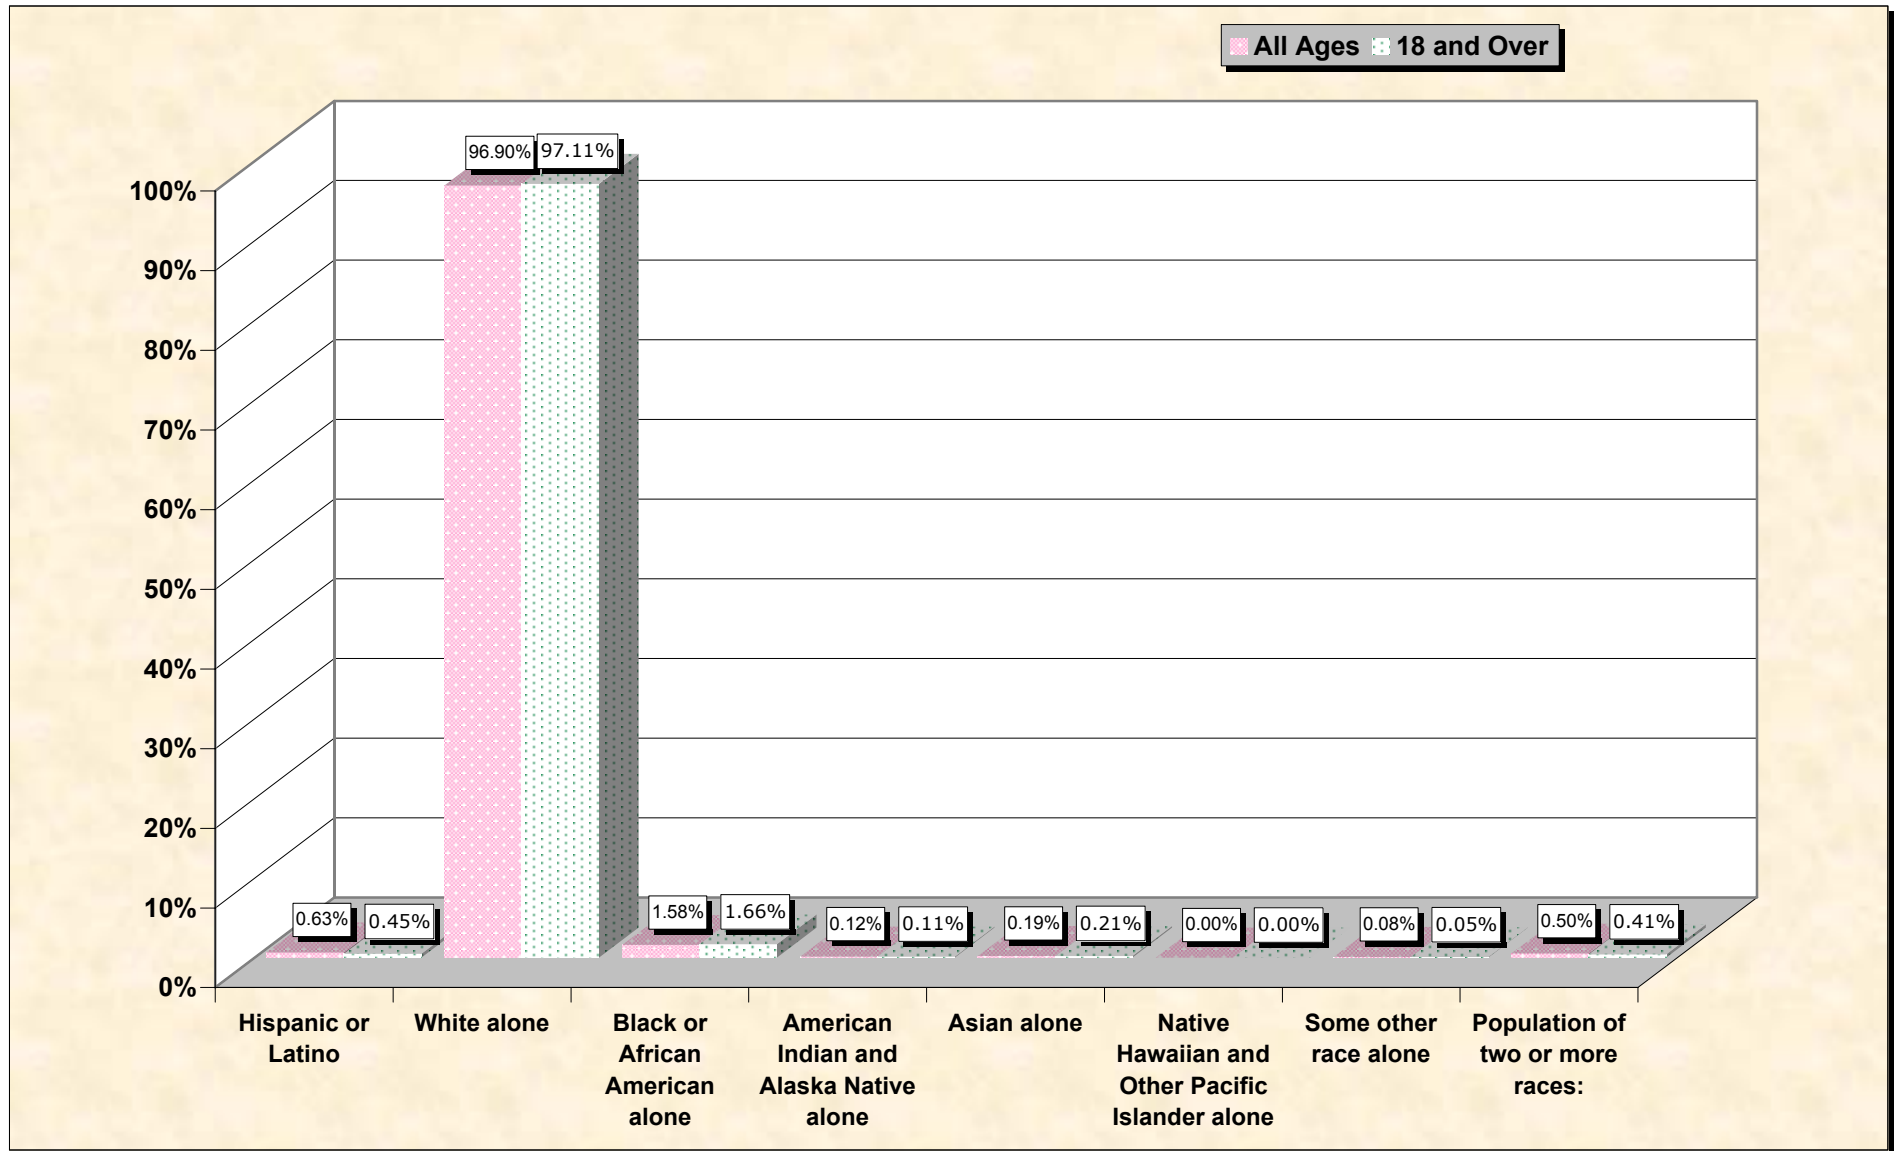

Population by Race or Ethnicity and Age

Giles County, Virginia

Data Set: Census 2000 Redistricting Data (Public Law 94-171) Summary File

www.fairdata2000.com

[3-Oct-02](#)

Hispanic or Latino, and not Hispanic by Race and Age Giles County, Virginia

Source: Data Set: Census 2000 Redistricting Data (Public Law 94-171) Summary File. PL2. HISPANIC OR LATINO, AND NOT HISPANIC OR LATINO BY RACE [73] - Universe: Total population; PL4. HISPANIC OR LATINO, AND NOT HISPANIC OR LATINO BY RACE FOR THE POPULATION 18 YEARS AND OVER [73] - Universe: Total population 18 years and over

Source: Data Set: Census 2000 Redistricting Data (Public Law 94-171) Summary File. PL2. HISPANIC OR LATINO, AND NOT HISPANIC OR LATINO BY RACE [73] - Universe: Total population

HISPANIC OR LATINO, AND NOT HISPANIC OR LATINO BY RACE FOR THE POPULATION 18 YEARS AND OVER

Source: Data Set: Census 2000 Redistricting Data (Public Law 94-171) Summary File. PL4. HISPANIC OR LATINO, AND NOT HISPANIC OR LATINO BY RACE FOR THE POPULATION 18 YEARS AND OVER [73] - Universe: Total population 18 years and over