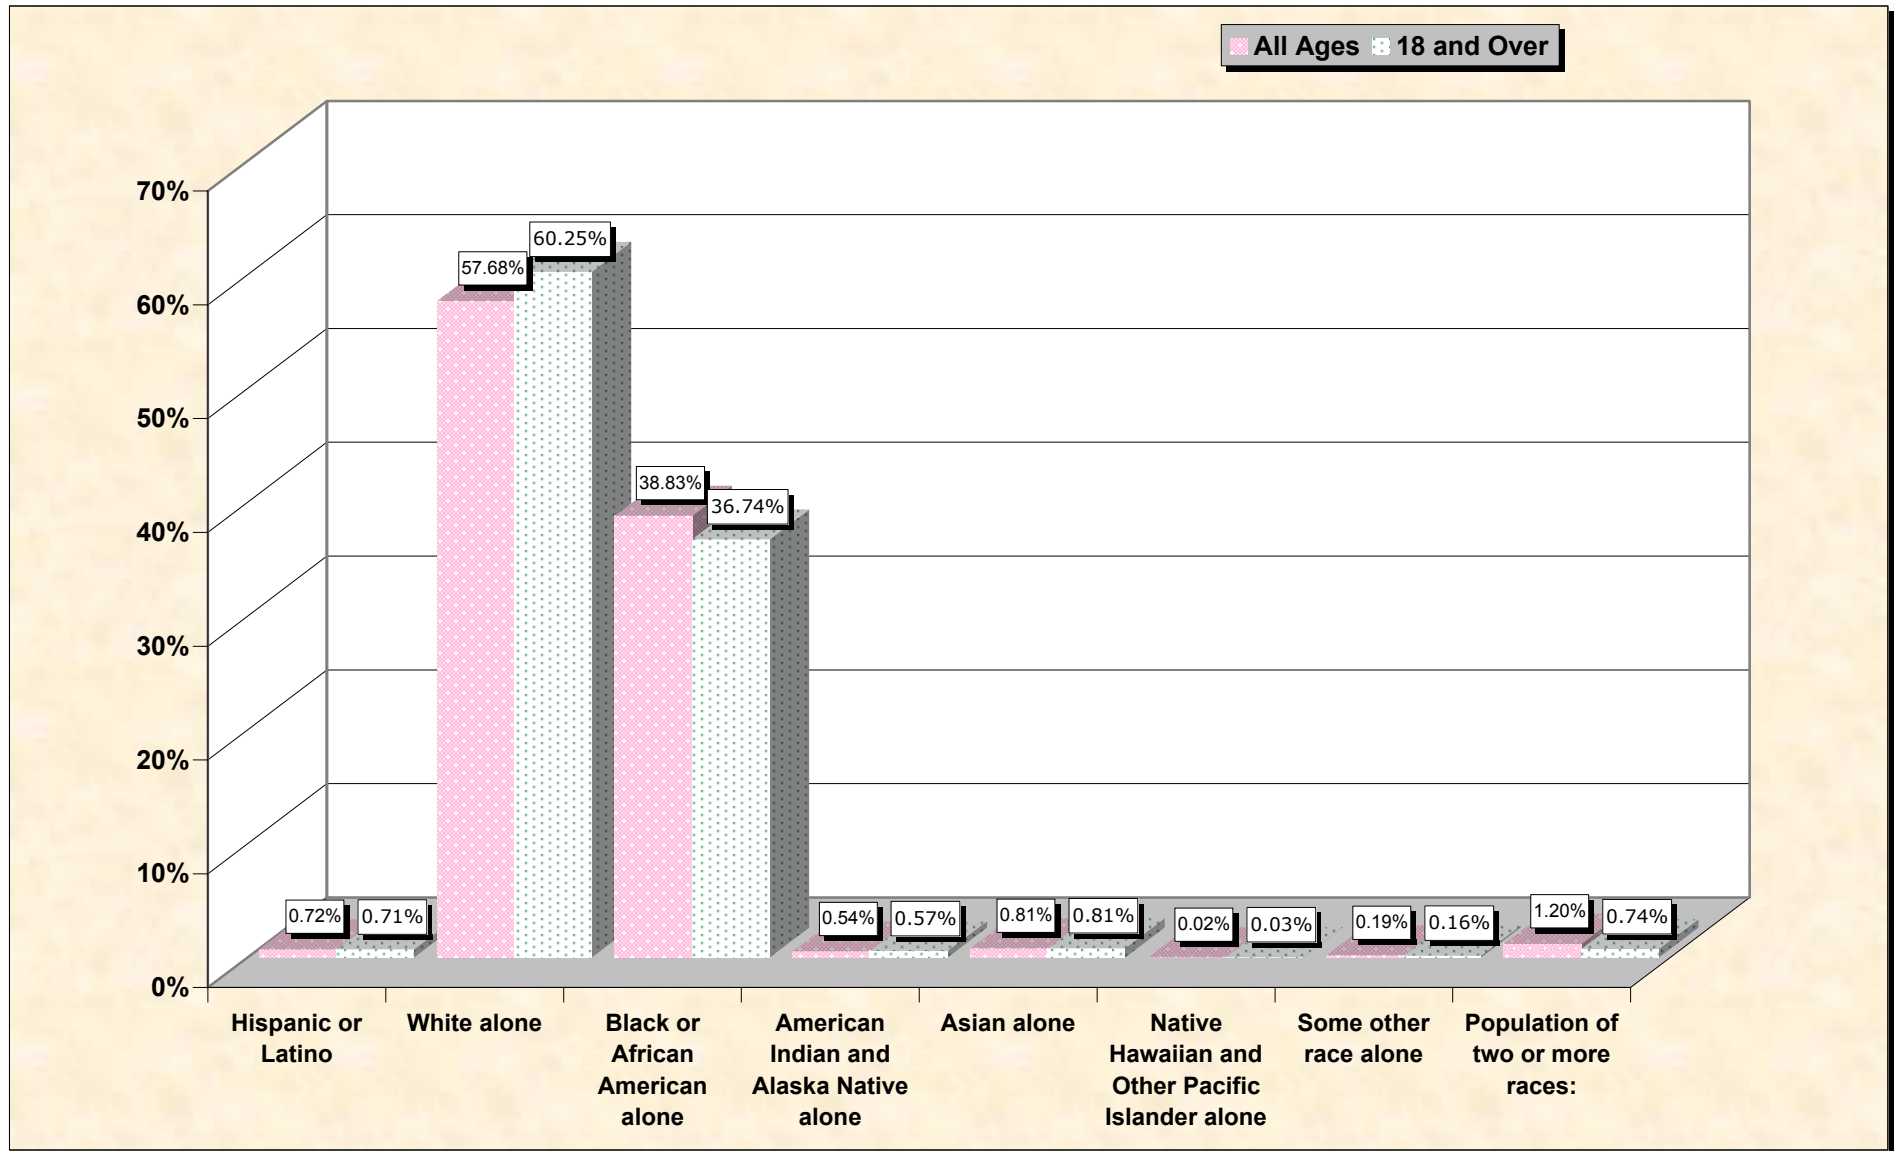

Population by Race or Ethnicity and Age

Essex County, Virginia

Data Set: Census 2000 Redistricting Data (Public Law 94-171) Summary File

www.fairdata2000.com

[3-Oct-02](#)

Hispanic or Latino, and not Hispanic by Race and Age Essex County, Virginia

Source: Data Set: Census 2000 Redistricting Data (Public Law 94-171) Summary File. PL2. HISPANIC OR LATINO, AND NOT HISPANIC OR LATINO BY RACE [73] - Universe: Total population; PL4. HISPANIC OR LATINO, AND NOT HISPANIC OR LATINO BY RACE FOR THE POPULATION 18 YEARS AND OVER [73] - Universe: Total population 18 years and over

source data for Chart

HISPANIC OR LATINO, AND NOT HISPANIC OR LATINO BY RACE

	Essex County, Virginia
Total:	9,989
Hispanic or Latino	72
Not Hispanic or Latino:	9,917
Population of one race:	9,797
White alone	5,762
Black or African American alone	3,879
American Indian and Alaska Native alone	54
Asian alone	81
Native Hawaiian and Other Pacific Islander alone	2
Some other race alone	19
Population of two or more races:	120

	Essex County, Virginia
Total:	7,698
Hispanic or Latino	55
Not Hispanic or Latino:	7,643
Population of one race:	7,586
White alone	4,638
Black or African American alone	2,828
American Indian and Alaska Native alone	44
Asian alone	62
Native Hawaiian and Other Pacific Islander alone	2
Some other race alone	12
Population of two or more races:	57