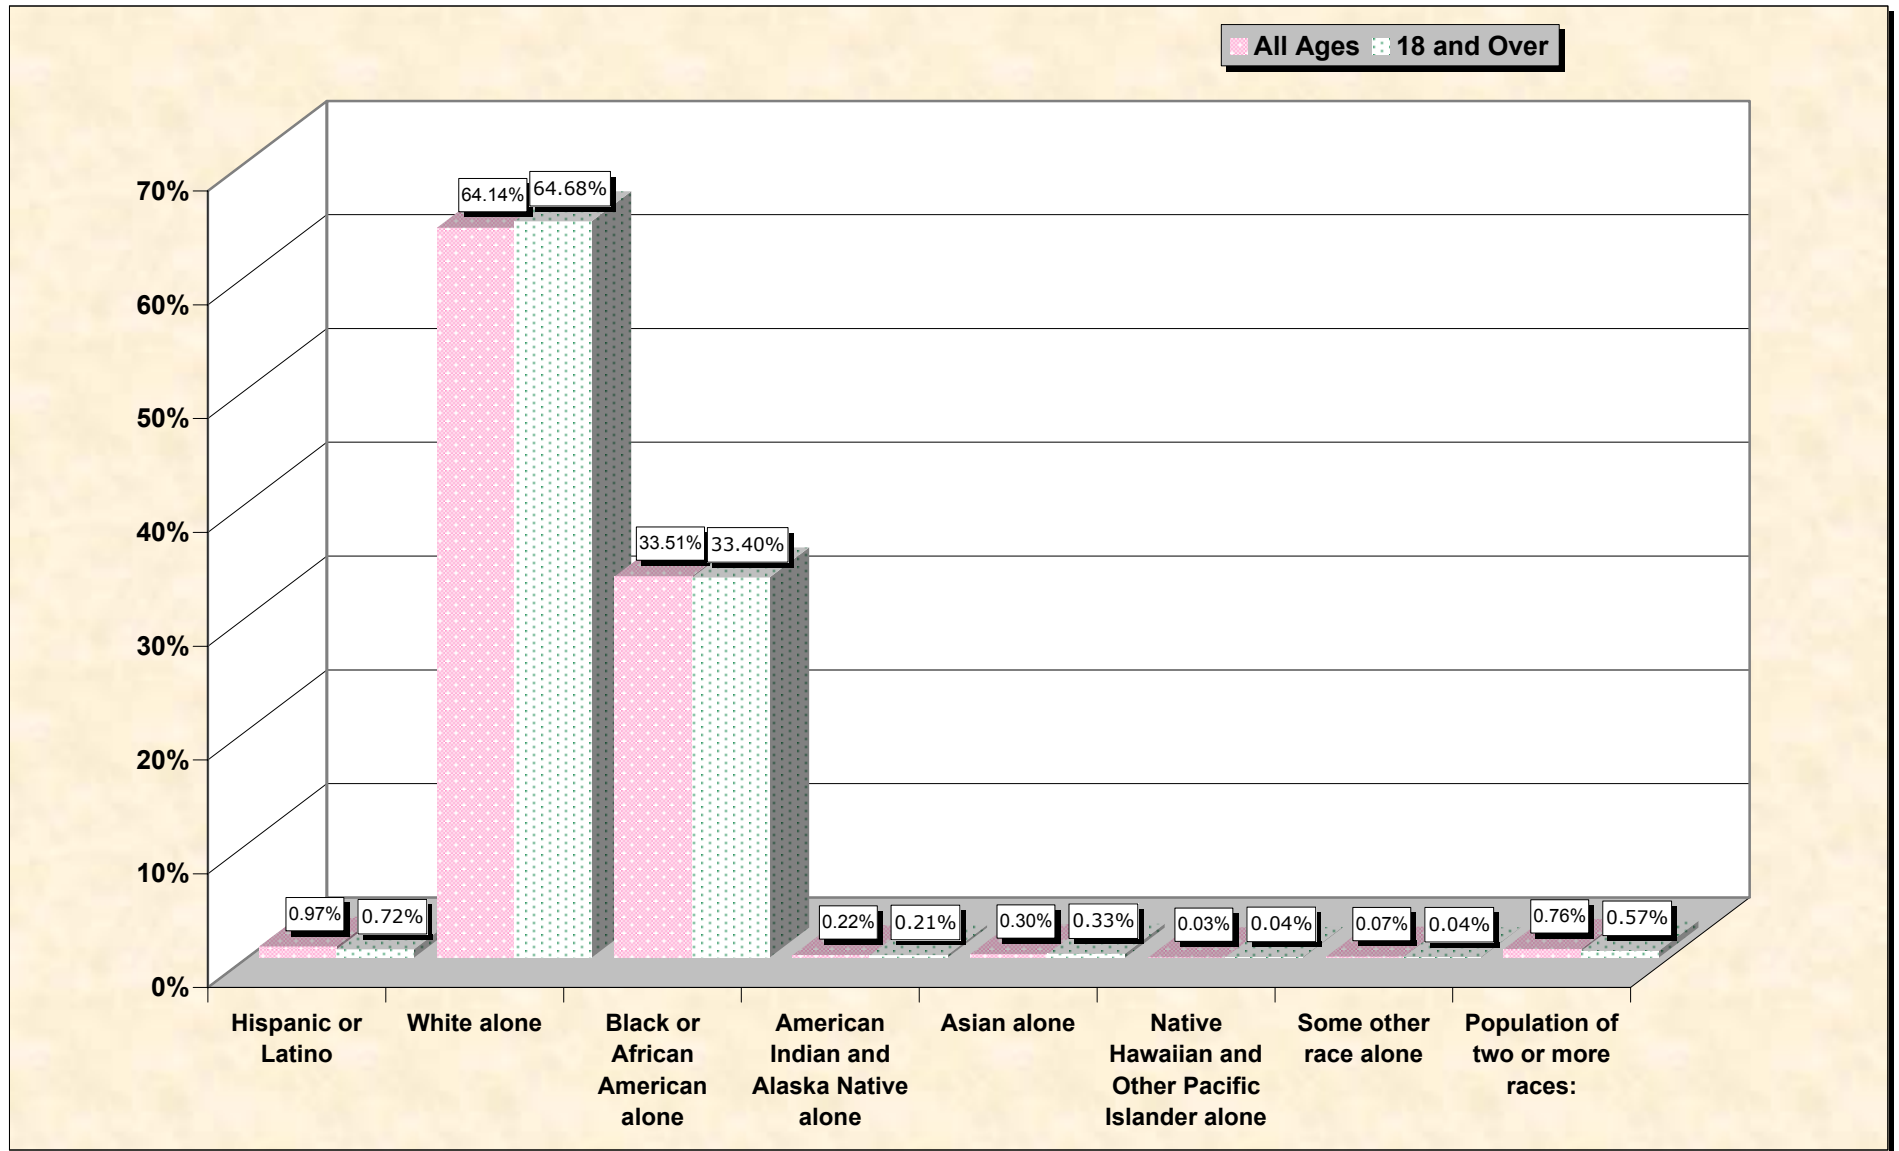

Population by Race or Ethnicity and Age

Dinwiddie County, Virginia

Data Set: Census 2000 Redistricting Data (Public Law 94-171) Summary File

www.fairdata2000.com

[3-Oct-02](#)

Hispanic or Latino, and not Hispanic by Race and Age Dinwiddie County, Virginia

Source: Data Set: Census 2000 Redistricting Data (Public Law 94-171) Summary File. PL2. HISPANIC OR LATINO, AND NOT HISPANIC OR LATINO BY RACE [73] - Universe: Total population; PL4. HISPANIC OR LATINO, AND NOT HISPANIC OR LATINO BY RACE FOR THE POPULATION 18 YEARS AND OVER [73] - Universe: Total population 18 years and over

source data for Chart

HISPANIC OR LATINO, AND NOT HISPANIC OR LATINO BY RACE

| Dinwiddie County, Virginia | |
|--|--------|
| Total: | 24,533 |
| Hispanic or Latino | 237 |
| Not Hispanic or Latino: | 24,296 |
| Population of one race: | 24,109 |
| White alone | 15,735 |
| Black or African American alone | 8,221 |
| American Indian and Alaska Native alone | 54 |
| Asian alone | 74 |
| Native Hawaiian and Other Pacific Islander alone | 8 |
| Some other race alone | 17 |
| Population of two or more races: | 187 |

Source: Data Set: Census 2000 Redistricting Data (Public Law 94-171) Summary File. PL2. HISPANIC OR LATINO, AND NOT HISPANIC OR LATINO BY RACE [73] - Universe: Total population

HISPANIC OR LATINO, AND NOT HISPANIC OR LATINO BY RACE FOR THE POPULATION 18 YEARS AND OVER