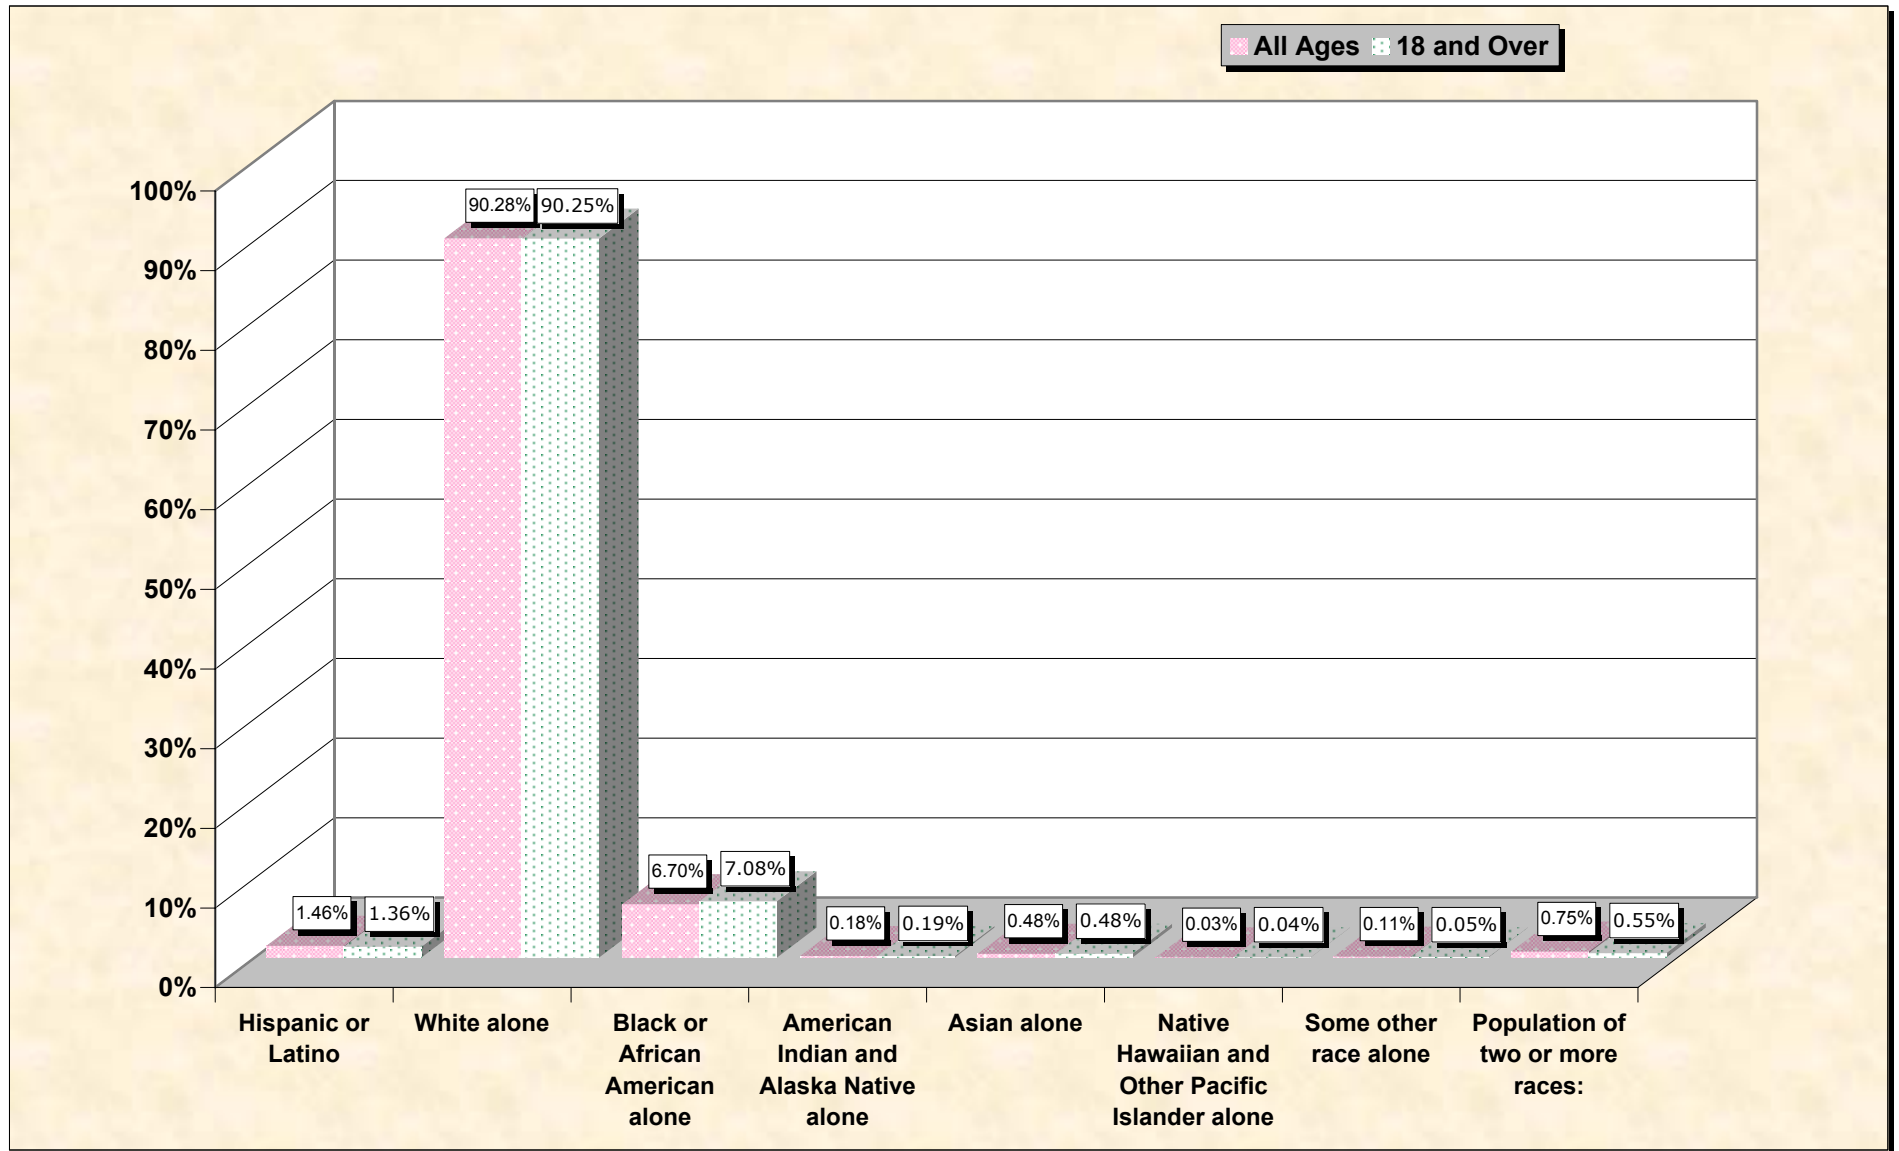

Population by Race or Ethnicity and Age

Clarke County, Virginia

Data Set: Census 2000 Redistricting Data (Public Law 94-171) Summary File

www.fairdata2000.com

[3-Oct-02](#)

Hispanic or Latino, and not Hispanic by Race and Age Clarke County, Virginia

Source: Data Set: Census 2000 Redistricting Data (Public Law 94-171) Summary File. PL2. HISPANIC OR LATINO, AND NOT HISPANIC OR LATINO BY RACE [73] - Universe: Total population; PL4. HISPANIC OR LATINO, AND NOT HISPANIC OR LATINO BY RACE FOR THE POPULATION 18 YEARS AND OVER [73] - Universe: Total population 18 years and over

source data for Chart

HISPANIC OR LATINO, AND NOT HISPANIC OR LATINO BY RACE

	Clarke County, Virginia
Total:	12,652
Hispanic or Latino	185
Not Hispanic or Latino:	12,467
Population of one race:	12,372
White alone	11,422
Black or African American alone	848
American Indian and Alaska Native alone	23
Asian alone	61
Native Hawaiian and Other Pacific Islander alone	4
Some other race alone	14
Population of two or more races:	95

Source: Data Set: Census 2000 Redistricting Data (Public Law 94-171) Summary File. PL2. HISPANIC OR LATINO, AND NOT HISPANIC OR LATINO BY RACE [73] - Universe: Total population

HISPANIC OR LATINO, AND NOT HISPANIC OR LATINO BY RACE FOR THE POPULATION 18 YEARS AND OVER