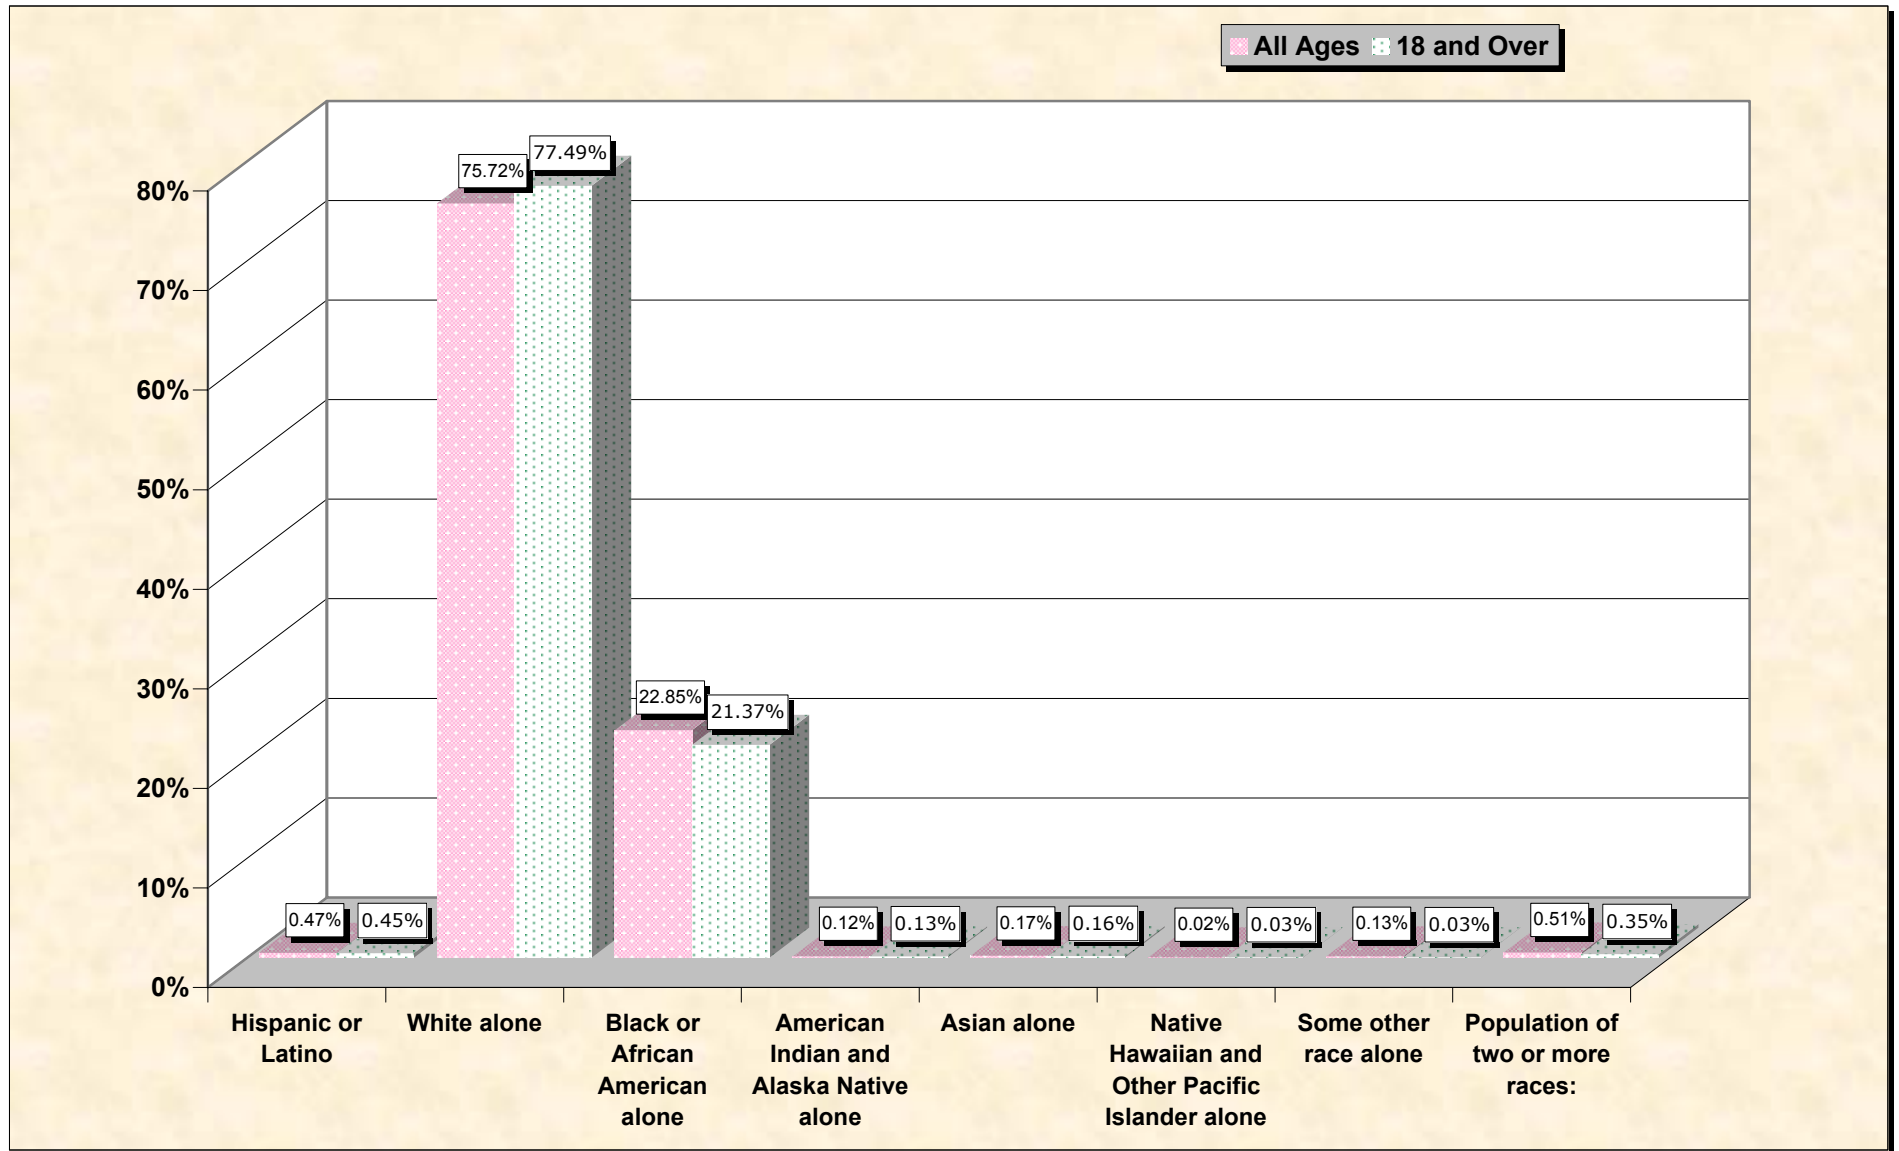

# Population by Race or Ethnicity and Age

# Hispanic or Latino, and not Hispanic by Race and Age Appomattox County, Virginia

Source: Data Set: Census 2000 Redistricting Data (Public Law 94-171) Summary File. PL2. HISPANIC OR LATINO, AND NOT HISPANIC OR LATINO BY RACE [73] - Universe: Total population; PL4. HISPANIC OR LATINO, AND NOT HISPANIC OR LATINO BY RACE FOR THE POPULATION 18 YEARS AND OVER [73] - Universe: Total population 18 years and over

**source data for Chart**

**HISPANIC OR LATINO, AND NOT HISPANIC OR LATINO BY RACE**

| <b>Appomattox County, Virginia</b>               |        |
|--|--------|
| Total:   | 13,705 |
| Hispanic or Latino                               | 65     |
| Not Hispanic or Latino:                          | 13,640 |
| Population of one race:                          | 13,570 |
| White alone                                      | 10,377 |
| Black or African American alone                  | 3,132  |
| American Indian and Alaska Native alone          | 17     |
| Asian alone                                      | 23     |
| Native Hawaiian and Other Pacific Islander alone | 3      |
| Some other race alone                            | 18     |
| Population of two or more races:                 | 70     |

Source: Data Set: Census 2000 Redistricting Data (Public Law 94-171) Summary File. PL2. HISPANIC OR LATINO, AND NOT HISPANIC OR LATINO BY RACE [73] - Universe: Total population

**HISPANIC OR LATINO, AND NOT HISPANIC OR LATINO BY RACE FOR THE POPULATION 18 YEARS AND OVER**