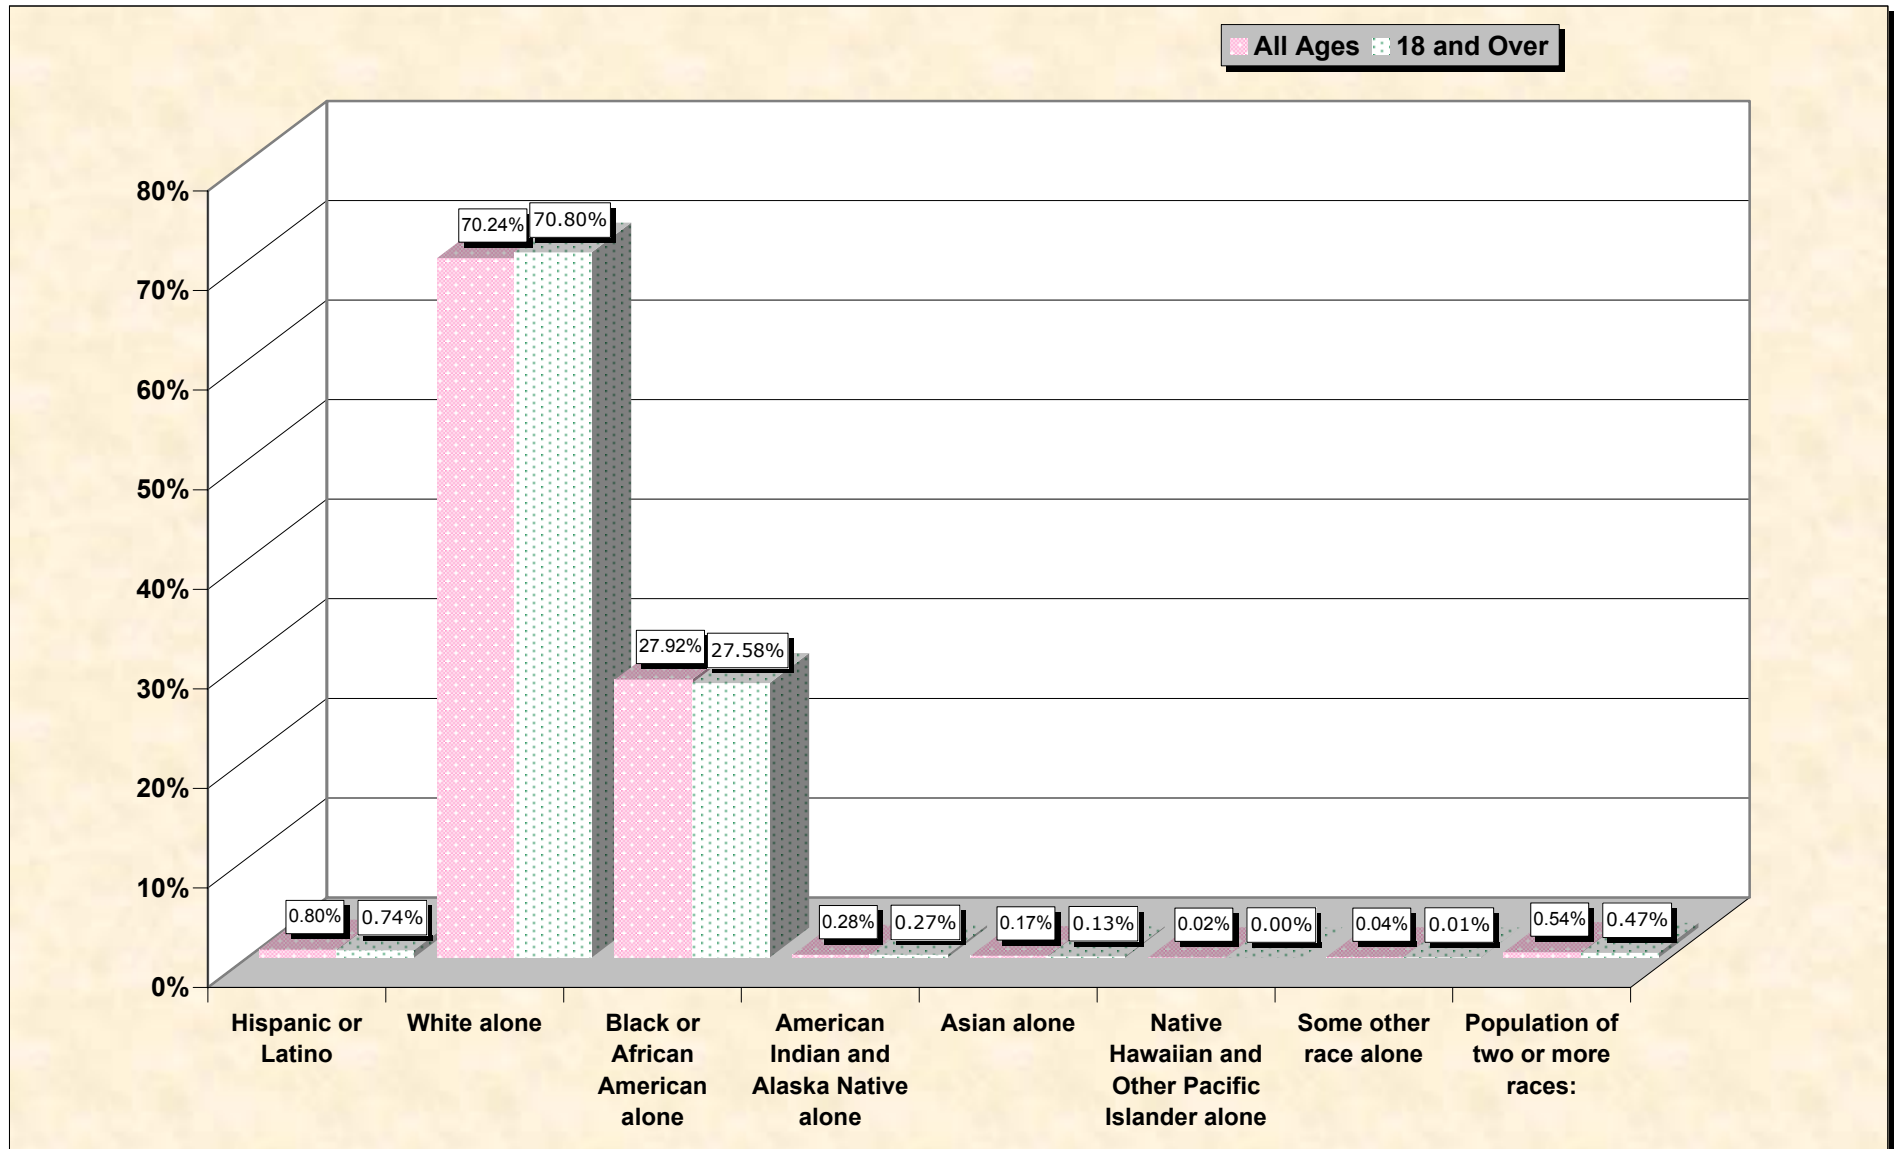

# Population by Race or Ethnicity and Age

## Amelia County, Virginia

**Data Set: Census 2000 Redistricting Data (Public Law 94-171) Summary File**

[www.fairdata2000.com](http://www.fairdata2000.com)

[3-Oct-02](#)

# Hispanic or Latino, and not Hispanic by Race and Age Amelia County, Virginia

Source: Data Set: Census 2000 Redistricting Data (Public Law 94-171) Summary File. PL2. HISPANIC OR LATINO, AND NOT HISPANIC OR LATINO BY RACE [73] - Universe: Total population; PL4. HISPANIC OR LATINO, AND NOT HISPANIC OR LATINO BY RACE FOR THE POPULATION 18 YEARS AND OVER [73] - Universe: Total population 18 years and over

**source data for Chart**

**HISPANIC OR LATINO, AND NOT HISPANIC OR LATINO BY RACE**

	<b>Amelia County, Virginia</b>
Total:	11,400
Hispanic or Latino	91
Not Hispanic or Latino:	11,309
Population of one race:	11,248
White alone	8,007
Black or African American alone	3,183
American Indian and Alaska Native alone	32
Asian alone	19
Native Hawaiian and Other Pacific Islander alone	2
Some other race alone	5
Population of two or more races:	61