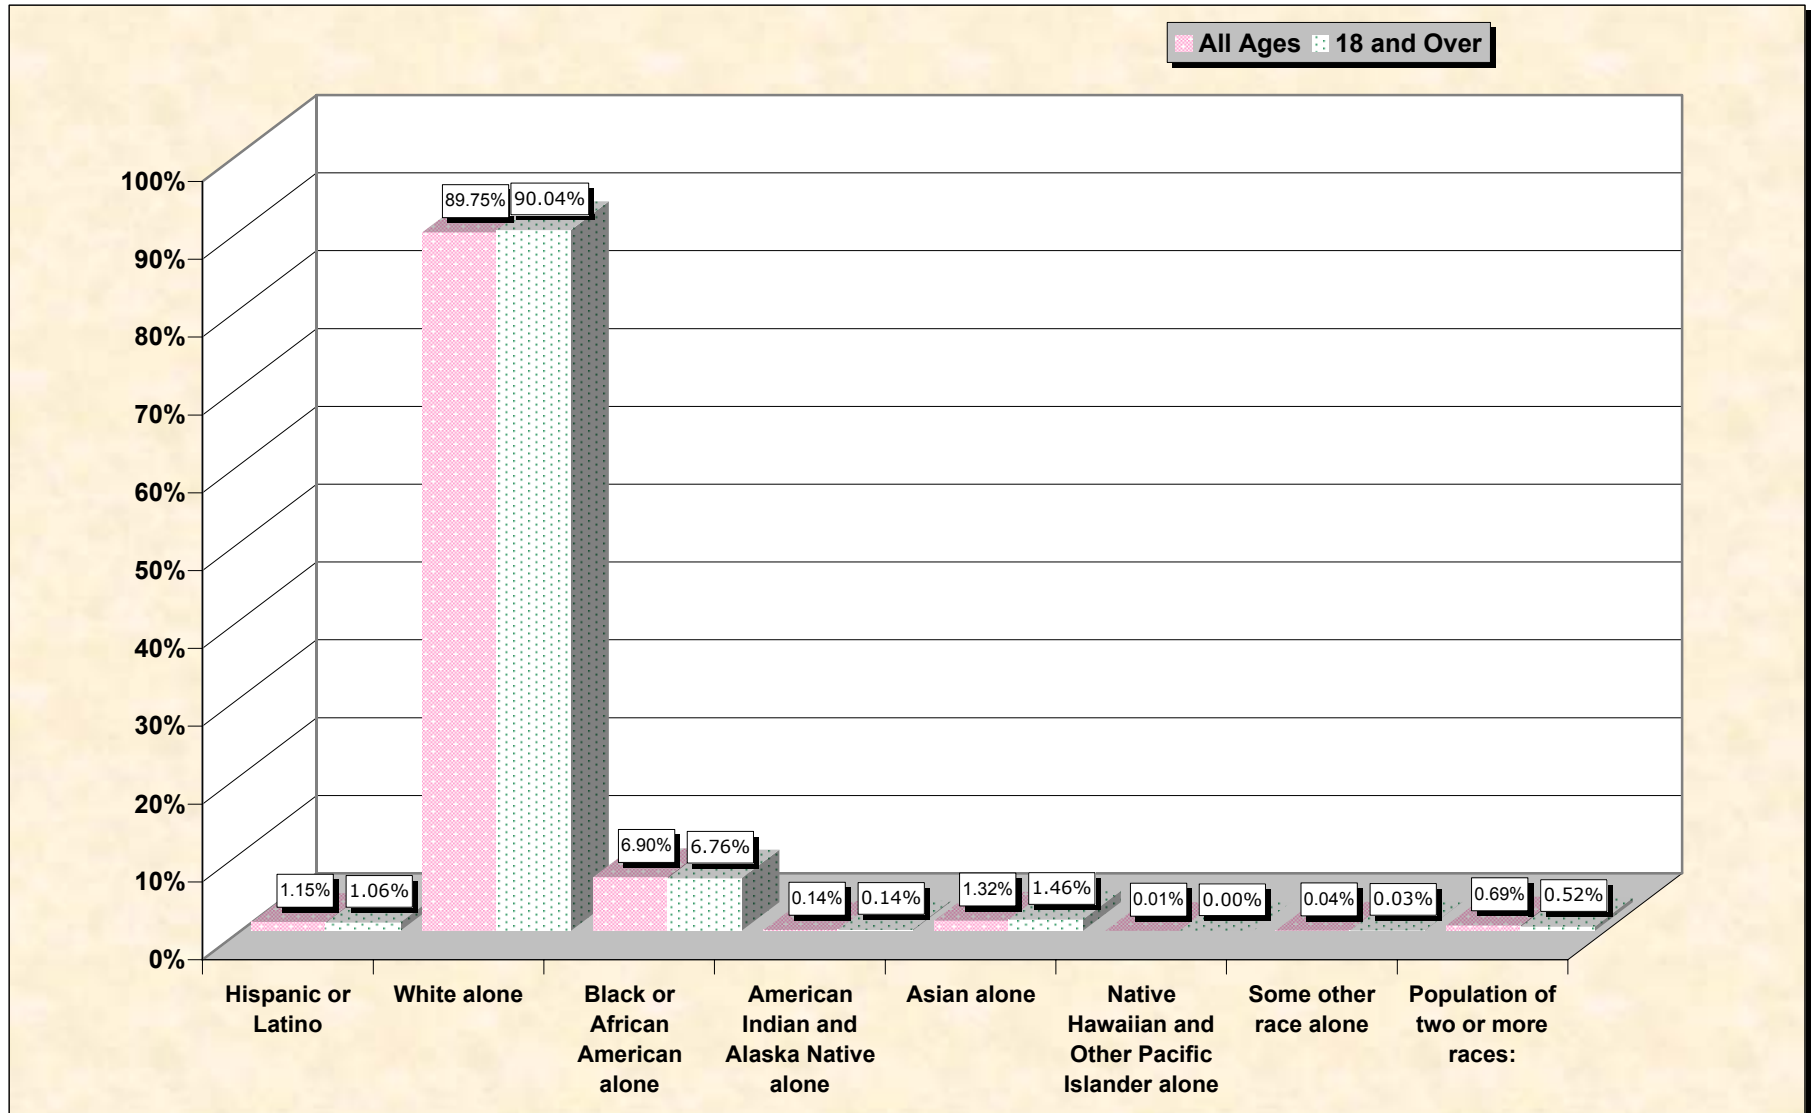

Population by Race or Ethnicity and Age

Weakley County, Tennessee

Data Set: Census 2000 Redistricting Data (Public Law 94-171) Summary File

www.fairdata2000.com

[3-Oct-02](#)

Hispanic or Latino, and not Hispanic by Race and Age Weakley County, Tennessee

Source: Data Set: Census 2000 Redistricting Data (Public Law 94-171) Summary File. PL2. HISPANIC OR LATINO, AND NOT HISPANIC OR LATINO BY RACE [73] - Universe: Total population; PL4. HISPANIC OR LATINO, AND NOT HISPANIC OR LATINO BY RACE FOR THE POPULATION 18 YEARS AND OVER [73] - Universe: Total population 18 years and over

source data for chart

HISPANIC OR LATINO, AND NOT HISPANIC OR LATINO BY RACE

	Weakley County, Tennessee
Total:	34,895
Hispanic or Latino	402
Not Hispanic or Latino:	34,493
Population of one race:	34,252
White alone	31,318
Black or African American alone	2,409
American Indian and Alaska Native alone	49
Asian alone	461
Native Hawaiian and Other Pacific Islander alone	2
Some other race alone	13
Population of two or more races:	241

	Weakley County, Tennessee
Total:	27,344
Hispanic or Latino	289
Not Hispanic or Latino:	27,055
Population of one race:	26,913
White alone	24,620
Black or African American alone	1,848
American Indian and Alaska Native alone	39
Asian alone	398
Native Hawaiian and Other Pacific Islander alone	1
Some other race alone	7
Population of two or more races:	142