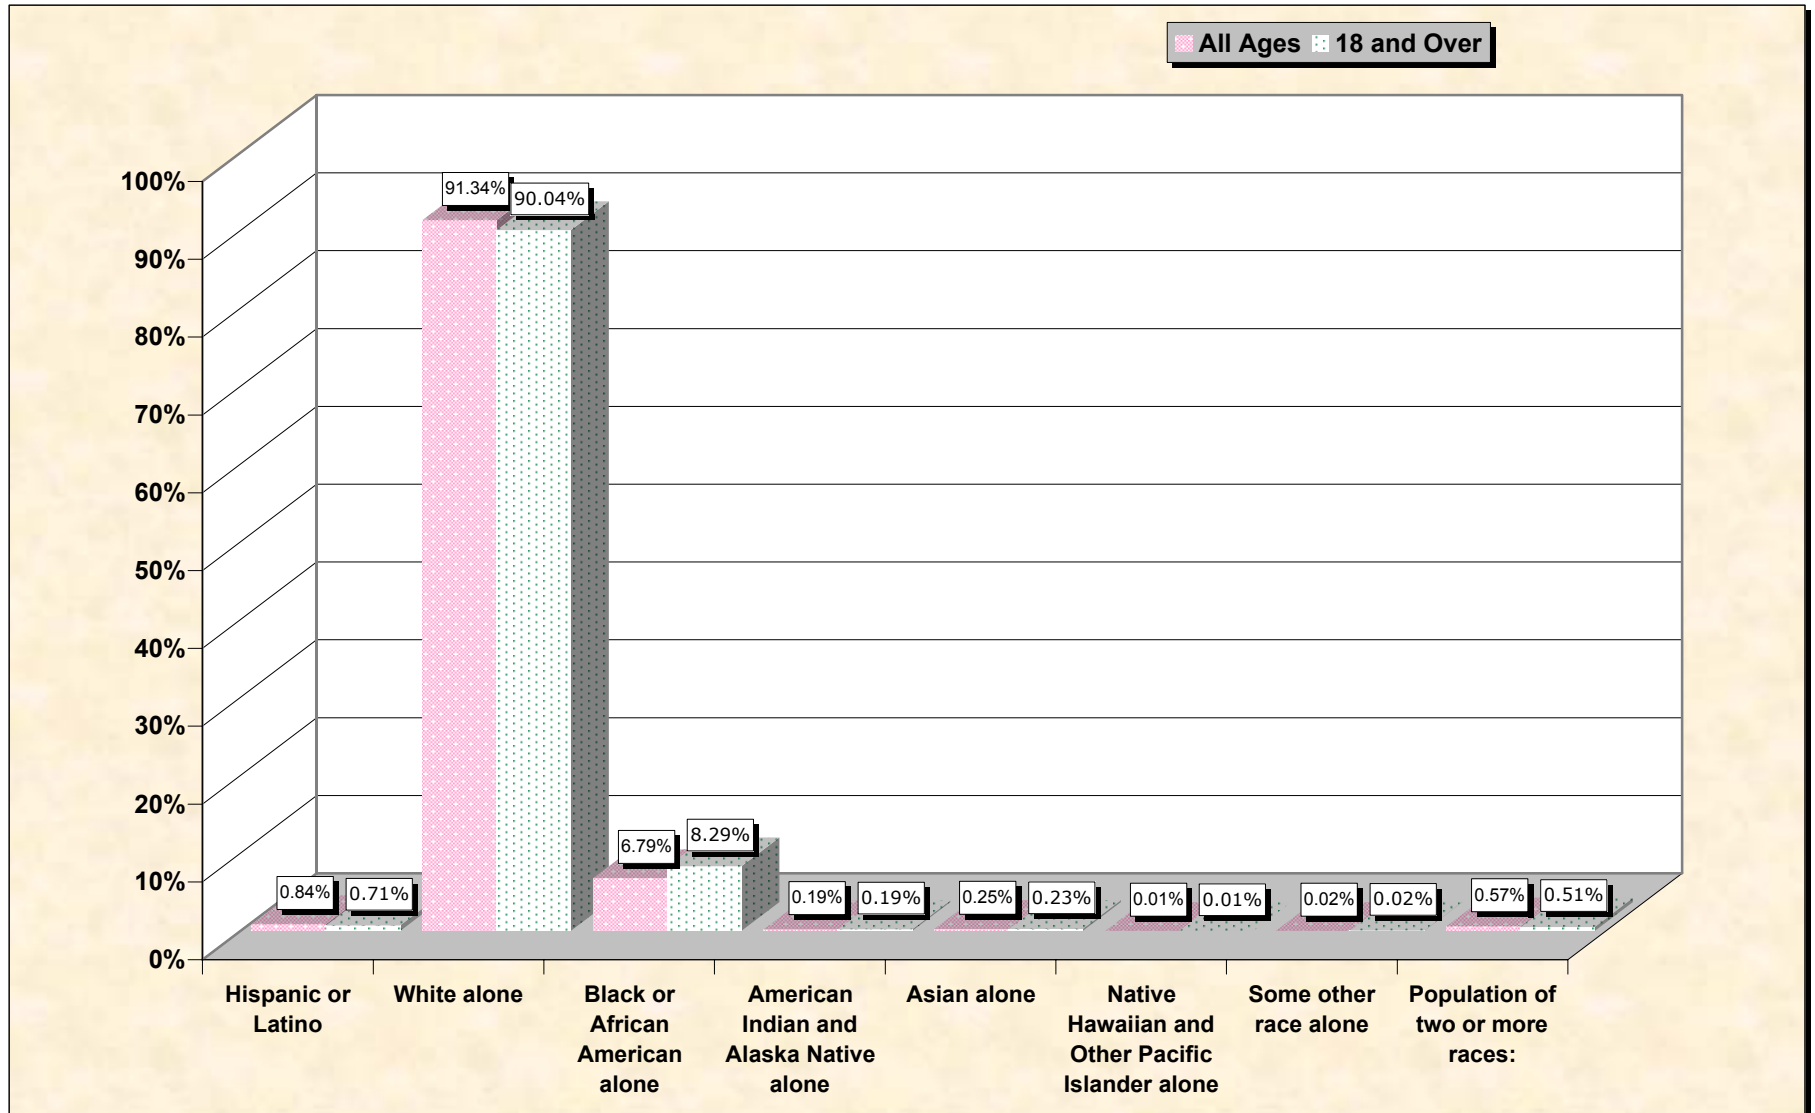

Population by Race or Ethnicity and Age

Wayne County, Tennessee

Data Set: Census 2000 Redistricting Data (Public Law 94-171) Summary File

www.fairdata2000.com

[3-Oct-02](#)

Hispanic or Latino, and not Hispanic by Race and Age Wayne County, Tennessee

Source: Data Set: Census 2000 Redistricting Data (Public Law 94-171) Summary File. PL2. HISPANIC OR LATINO, AND NOT HISPANIC OR LATINO BY RACE [73] - Universe: Total population; PL4. HISPANIC OR LATINO, AND NOT HISPANIC OR LATINO BY RACE FOR THE POPULATION 18 YEARS AND OVER [73] - Universe: Total population 18 years and over

source data for chart

HISPANIC OR LATINO, AND NOT HISPANIC OR LATINO BY RACE

	Wayne County, Tennessee
Total:	16,842
Hispanic or Latino	142
Not Hispanic or Latino:	16,700
Population of one race:	16,604
White alone	15,383
Black or African American alone	1,143
American Indian and Alaska Native alone	32
Asian alone	42
Native Hawaiian and Other Pacific Islander alone	1
Some other race alone	3
Population of two or more races:	96

Source: Data Set: Census 2000 Redistricting Data (Public Law 94-171) Summary File. PL2. HISPANIC OR LATINO, AND NOT HISPANIC OR LATINO BY RACE [73] - Universe: Total population

HISPANIC OR LATINO, AND NOT HISPANIC OR LATINO BY RACE FOR THE POPULATION 18 YEARS AND OVER