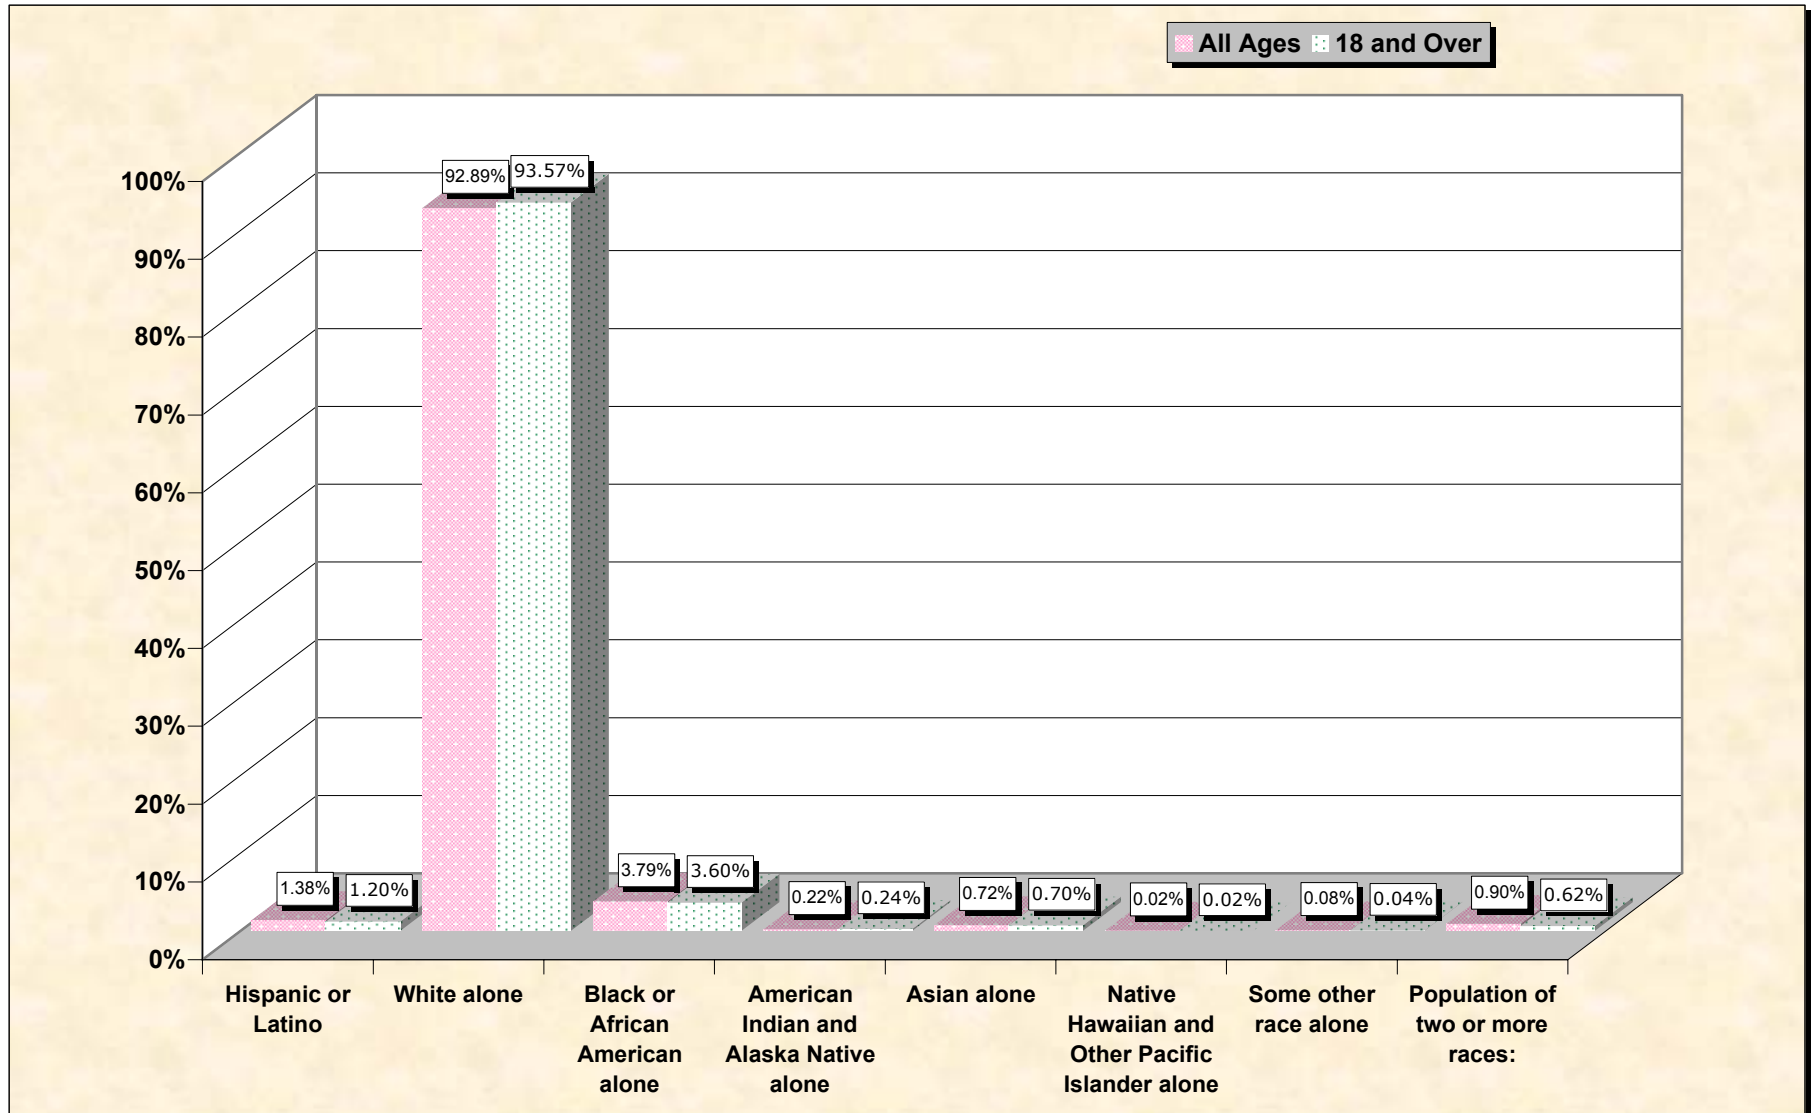

# Population by Race or Ethnicity and Age

# Hispanic or Latino, and not Hispanic by Race and Age Washington County, Tennessee

Source: Data Set: Census 2000 Redistricting Data (Public Law 94-171) Summary File. PL2. HISPANIC OR LATINO, AND NOT HISPANIC OR LATINO BY RACE [73] - Universe: Total population; PL4. HISPANIC OR LATINO, AND NOT HISPANIC OR LATINO BY RACE FOR THE POPULATION 18 YEARS AND OVER [73] - Universe: Total population 18 years and over

**source data for chart**

**HISPANIC OR LATINO, AND NOT HISPANIC OR LATINO BY RACE**

	<b>Washington County, Tennessee</b>
Total:	107,198
Hispanic or Latino	1,482
Not Hispanic or Latino:	105,716
Population of one race:	104,756
White alone	99,578
Black or African American alone	4,058
American Indian and Alaska Native alone	238
Asian alone	774
Native Hawaiian and Other Pacific Islander alone	20
Some other race alone	88
Population of two or more races:	960

	<b>Washington County, Tennessee</b>
Total:	84,361
Hispanic or Latino	1,016
Not Hispanic or Latino:	83,345
Population of one race:	82,818
White alone	78,936
Black or African American alone	3,039
American Indian and Alaska Native alone	204
Asian alone	592
Native Hawaiian and Other Pacific Islander alone	15
Some other race alone	32
Population of two or more races:	527