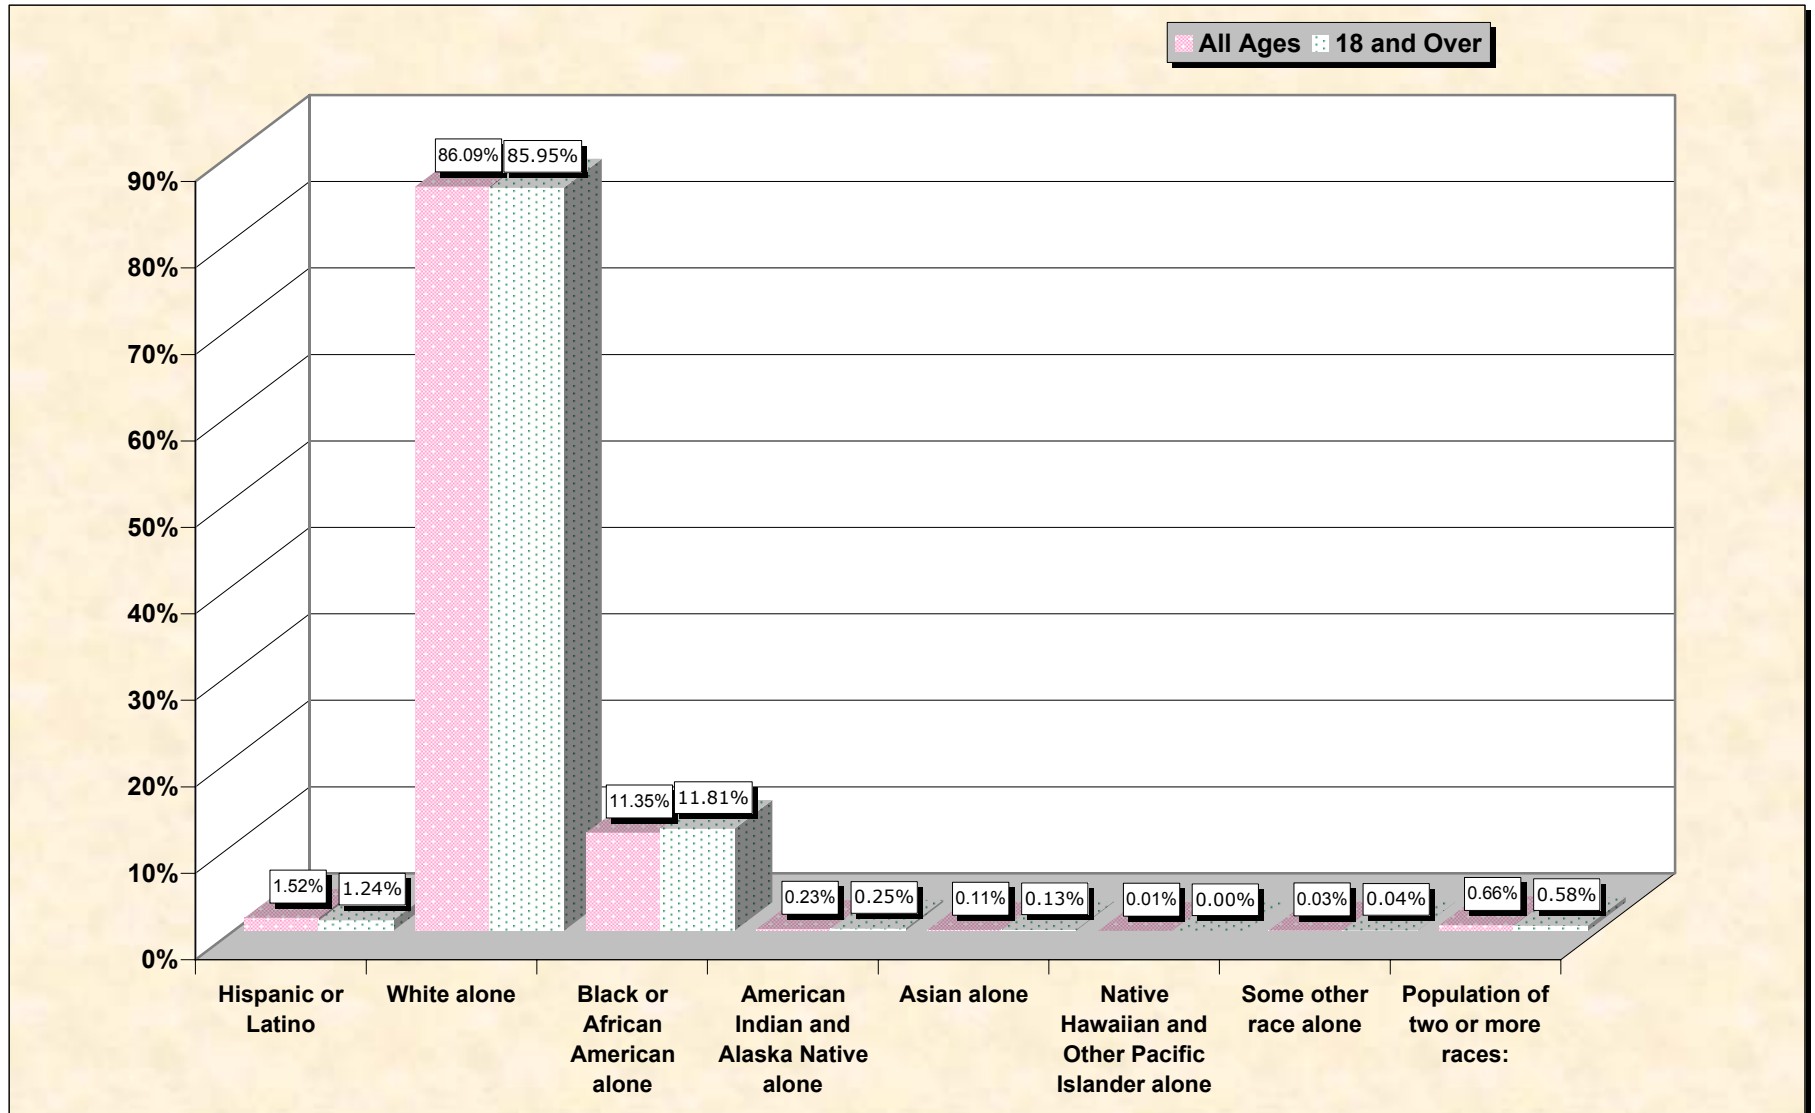

Population by Race or Ethnicity and Age

Trousdale County, Tennessee

Data Set: Census 2000 Redistricting Data (Public Law 94-171) Summary File

www.fairdata2000.com

[3-Oct-02](#)

Hispanic or Latino, and not Hispanic by Race and Age Trousdale County, Tennessee

Source: Data Set: Census 2000 Redistricting Data (Public Law 94-171) Summary File. PL2. HISPANIC OR LATINO, AND NOT HISPANIC OR LATINO BY RACE [73] - Universe: Total population; PL4. HISPANIC OR LATINO, AND NOT HISPANIC OR LATINO BY RACE FOR THE POPULATION 18 YEARS AND OVER [73] - Universe: Total population 18 years and over

source data for chart

HISPANIC OR LATINO, AND NOT HISPANIC OR LATINO BY RACE

	Trousdale County, Tennessee
Total:	7,259
Hispanic or Latino	110
Not Hispanic or Latino:	7,149
Population of one race:	7,101
White alone	6,249
Black or African American alone	824
American Indian and Alaska Native alone	17
Asian alone	8
Native Hawaiian and Other Pacific Islander alone	1
Some other race alone	2
Population of two or more races:	48

	Trousdale County, Tennessee
Total:	5,502
Hispanic or Latino	68
Not Hispanic or Latino:	5,434
Population of one race:	5,402
White alone	4,729
Black or African American alone	650
American Indian and Alaska Native alone	14
Asian alone	7
Native Hawaiian and Other Pacific Islander alone	0
Some other race alone	2
Population of two or more races:	32