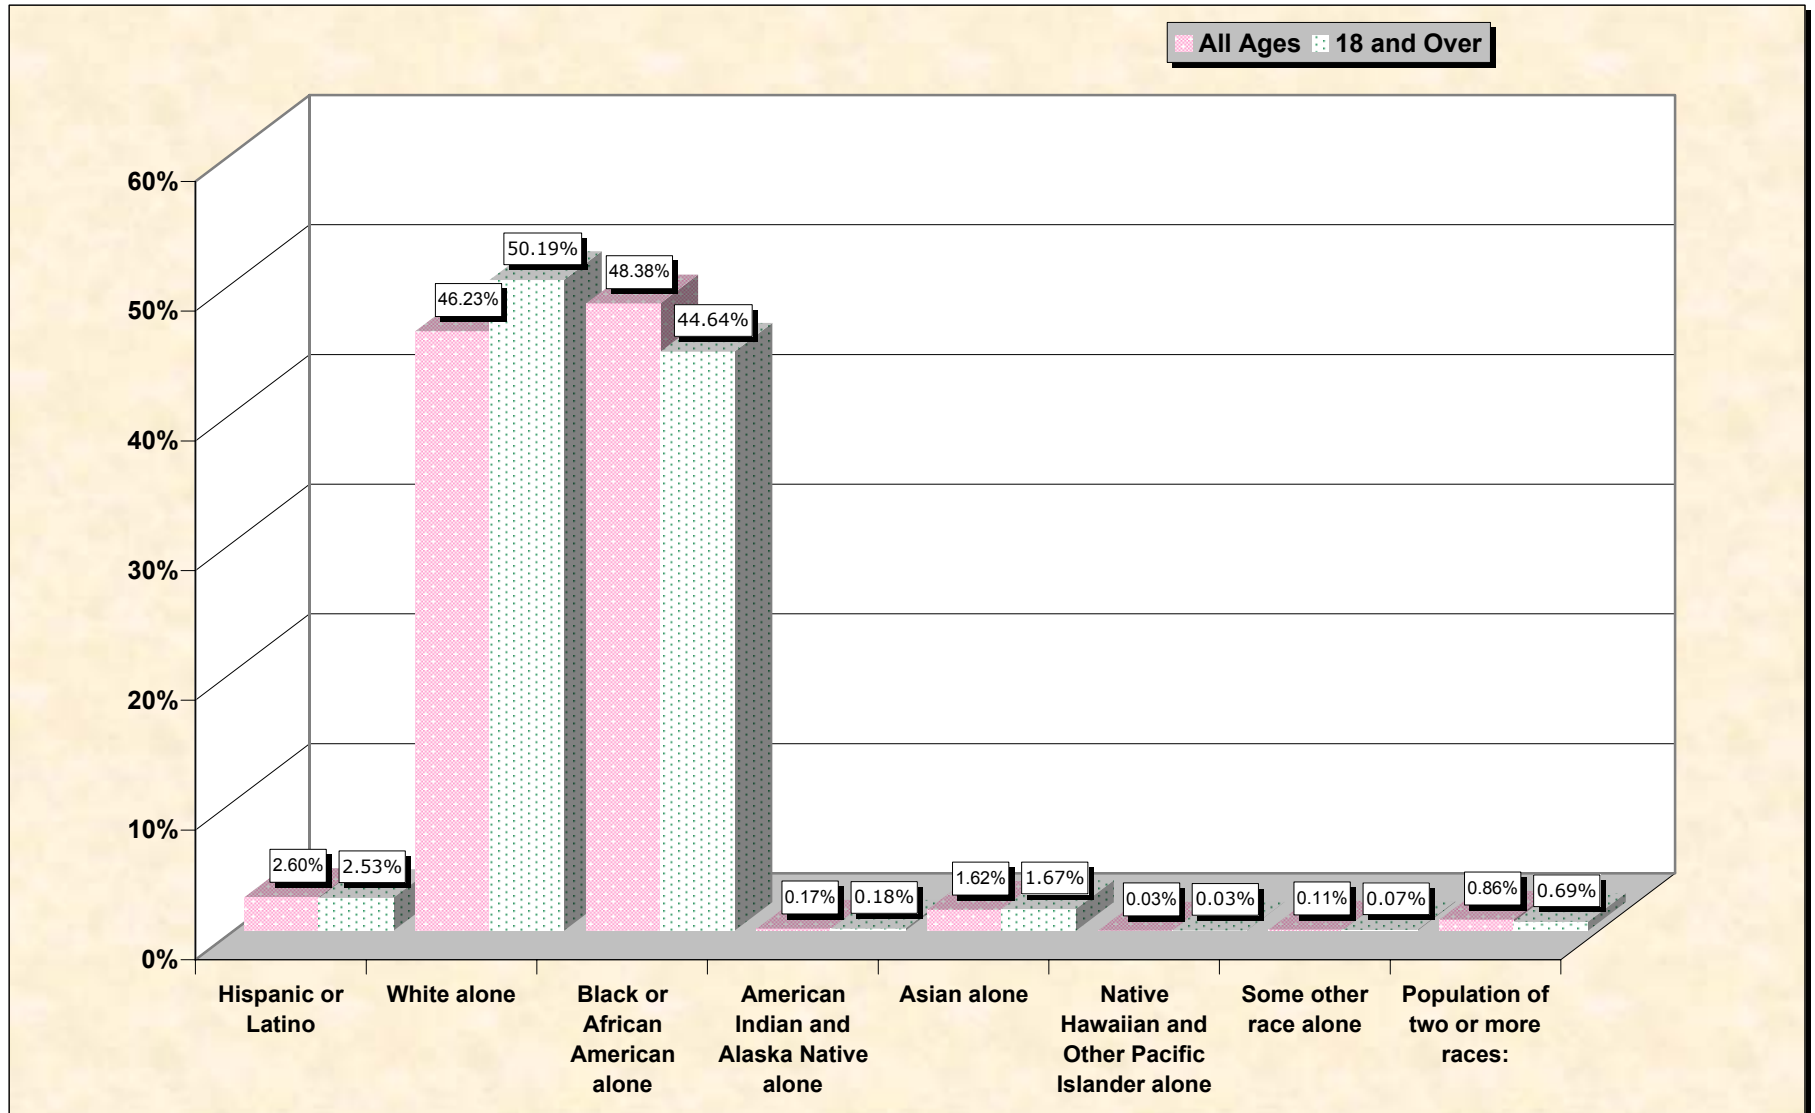

# Population by Race or Ethnicity and Age

# Hispanic or Latino, and not Hispanic by Race and Age Shelby County, Tennessee

Source: Data Set: Census 2000 Redistricting Data (Public Law 94-171) Summary File. PL2. HISPANIC OR LATINO, AND NOT HISPANIC OR LATINO BY RACE [73] - Universe: Total population; PL4. HISPANIC OR LATINO, AND NOT HISPANIC OR LATINO BY RACE FOR THE POPULATION 18 YEARS AND OVER [73] - Universe: Total population 18 years and over

**source data for chart**

**HISPANIC OR LATINO, AND NOT HISPANIC OR LATINO BY RACE**

	<b>Shelby County, Tennessee</b>
Total:	897,472
Hispanic or Latino	23,364
Not Hispanic or Latino:	874,108
Population of one race:	866,373
White alone	414,888
Black or African American alone	434,201
American Indian and Alaska Native alone	1,538
Asian alone	14,552
Native Hawaiian and Other Pacific Islander alone	248
Some other race alone	946
Population of two or more races:	7,735

Source: Data Set: Census 2000 Redistricting Data (Public Law 94-171) Summary File. PL2. HISPANIC OR LATINO, AND NOT HISPANIC OR LATINO BY RACE [73] - Universe: Total population

**HISPANIC OR LATINO, AND NOT HISPANIC OR LATINO BY RACE FOR THE POPULATION 18 YEARS AND OVER**