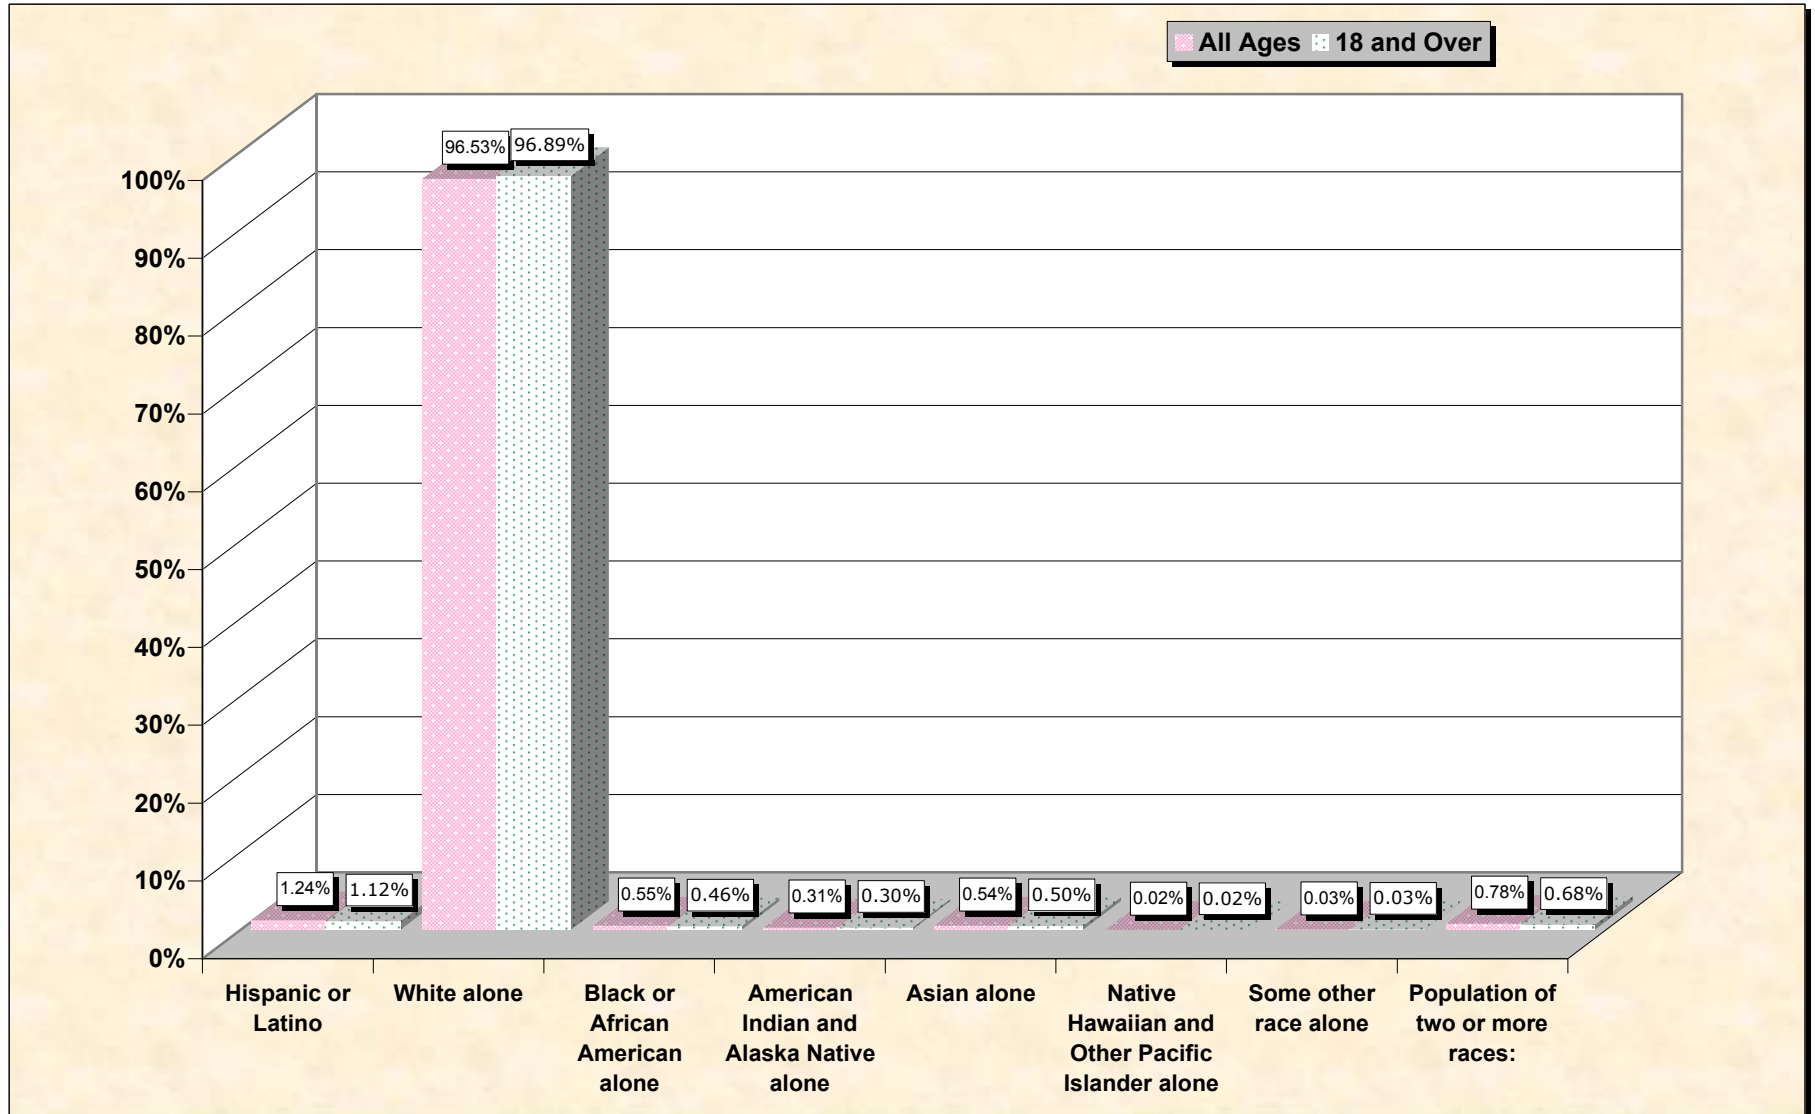

Population by Race or Ethnicity and Age

Sevier County, Tennessee

Data Set: Census 2000 Redistricting Data (Public Law 94-171) Summary File

www.fairdata2000.com

[3-Oct-02](#)

Hispanic or Latino, and not Hispanic by Race and Age Sevier County, Tennessee

Source: Data Set: Census 2000 Redistricting Data (Public Law 94-171) Summary File. PL2. HISPANIC OR LATINO, AND NOT HISPANIC OR LATINO BY RACE [73] - Universe: Total population; PL4. HISPANIC OR LATINO, AND NOT HISPANIC OR LATINO BY RACE FOR THE POPULATION 18 YEARS AND OVER [73] - Universe: Total population 18 years and over

source data for chart

HISPANIC OR LATINO, AND NOT HISPANIC OR LATINO BY RACE

	Sevier County, Tennessee
Total:	71,170
Hispanic or Latino	884
Not Hispanic or Latino:	70,286
Population of one race:	69,728
White alone	68,699
Black or African American alone	391
American Indian and Alaska Native alone	218
Asian alone	383
Native Hawaiian and Other Pacific Islander alone	13
Some other race alone	24
Population of two or more races:	558

Source: Data Set: Census 2000 Redistricting Data (Public Law 94-171) Summary File. PL2. HISPANIC OR LATINO, AND NOT HISPANIC OR LATINO BY RACE [73] - Universe: Total population

HISPANIC OR LATINO, AND NOT HISPANIC OR LATINO BY RACE FOR THE POPULATION 18 YEARS AND OVER