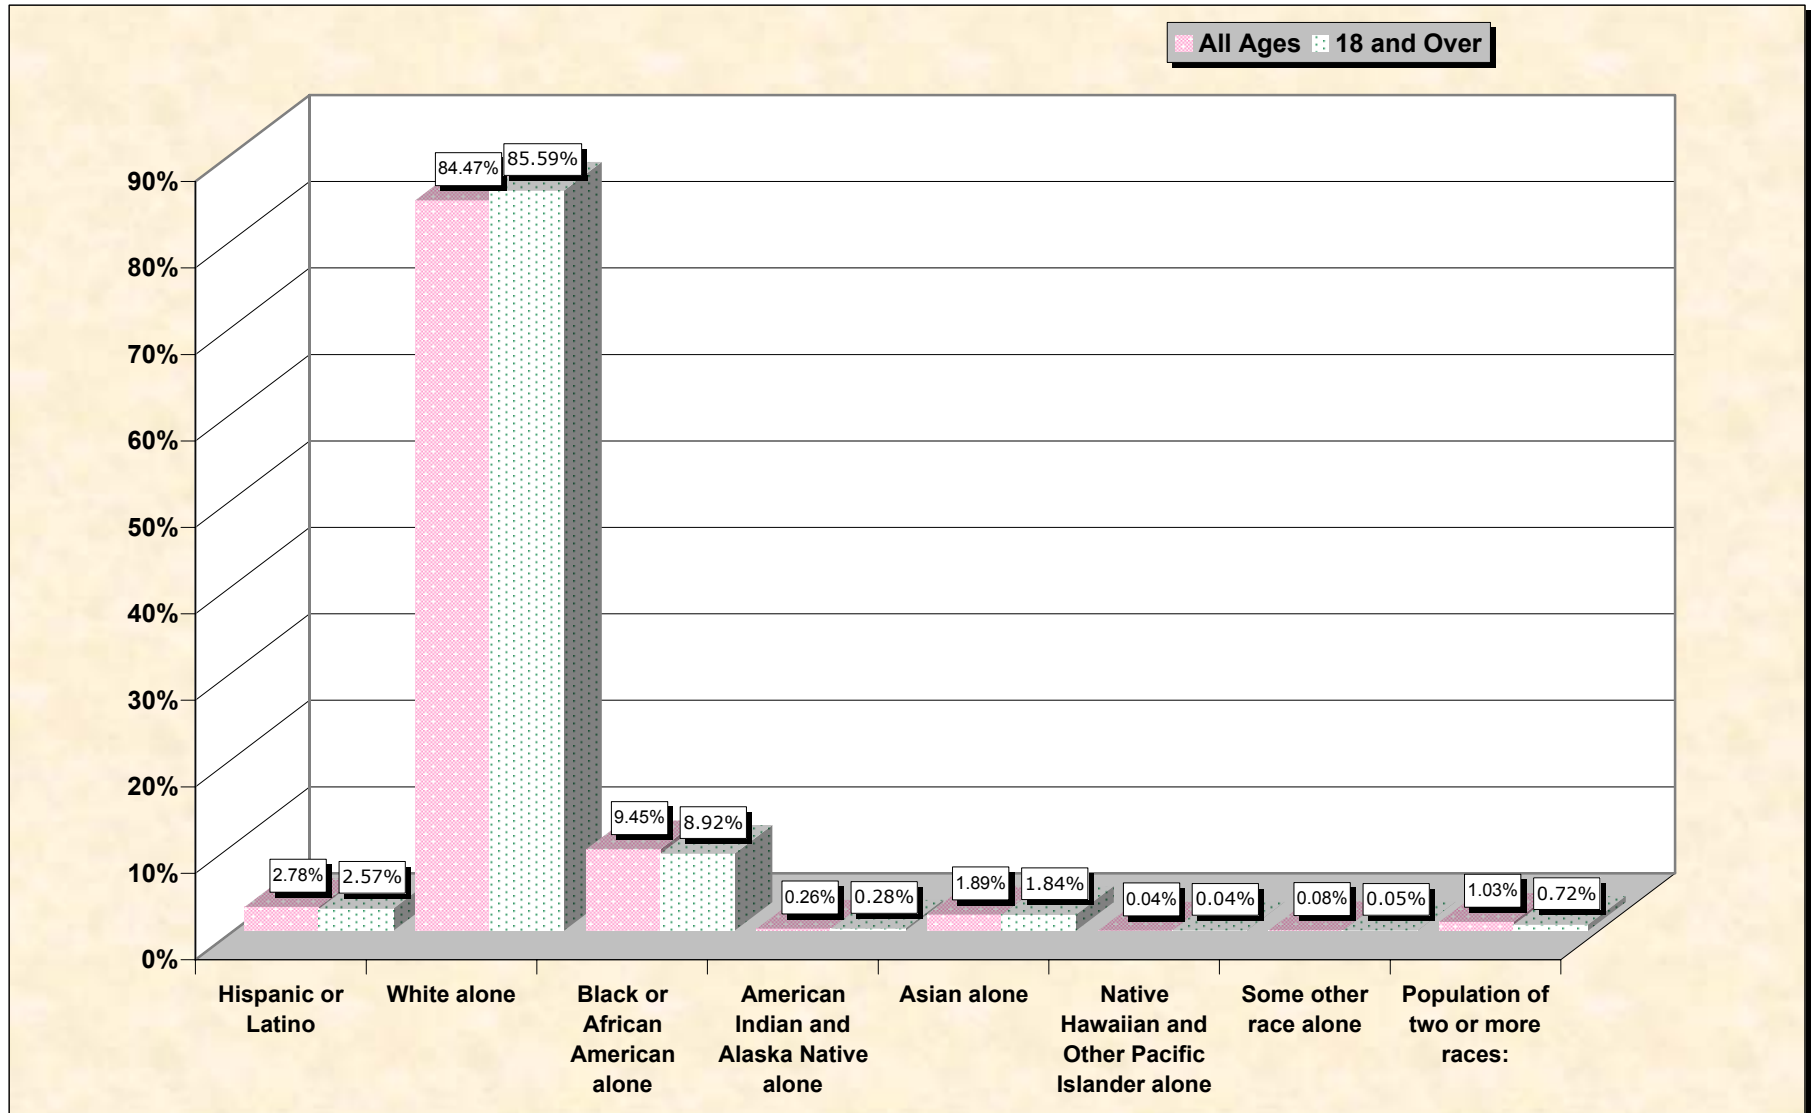

Population by Race or Ethnicity and Age

Rutherford County, Tennessee

Data Set: Census 2000 Redistricting Data (Public Law 94-171) Summary File

www.fairdata2000.com

[3-Oct-02](#)

Hispanic or Latino, and not Hispanic by Race and Age Rutherford County, Tennessee

Source: Data Set: Census 2000 Redistricting Data (Public Law 94-171) Summary File. PL2. HISPANIC OR LATINO, AND NOT HISPANIC OR LATINO BY RACE [73] - Universe: Total population; PL4. HISPANIC OR LATINO, AND NOT HISPANIC OR LATINO BY RACE FOR THE POPULATION 18 YEARS AND OVER [73] - Universe: Total population 18 years and over

source data for chart

HISPANIC OR LATINO, AND NOT HISPANIC OR LATINO BY RACE

	Rutherford County, Tennessee
Total:	182,023
Hispanic or Latino	5,065
Not Hispanic or Latino:	176,958
Population of one race:	175,087
White alone	153,762
Black or African American alone	17,197
American Indian and Alaska Native alone	470
Asian alone	3,443
Native Hawaiian and Other Pacific Islander alone	68
Some other race alone	147
Population of two or more races:	1,871

	Rutherford County, Tennessee
Total:	133,912
Hispanic or Latino	3,444
Not Hispanic or Latino:	130,468
Population of one race:	129,505
White alone	114,616
Black or African American alone	11,943
American Indian and Alaska Native alone	370
Asian alone	2,458
Native Hawaiian and Other Pacific Islander alone	54
Some other race alone	64
Population of two or more races:	963