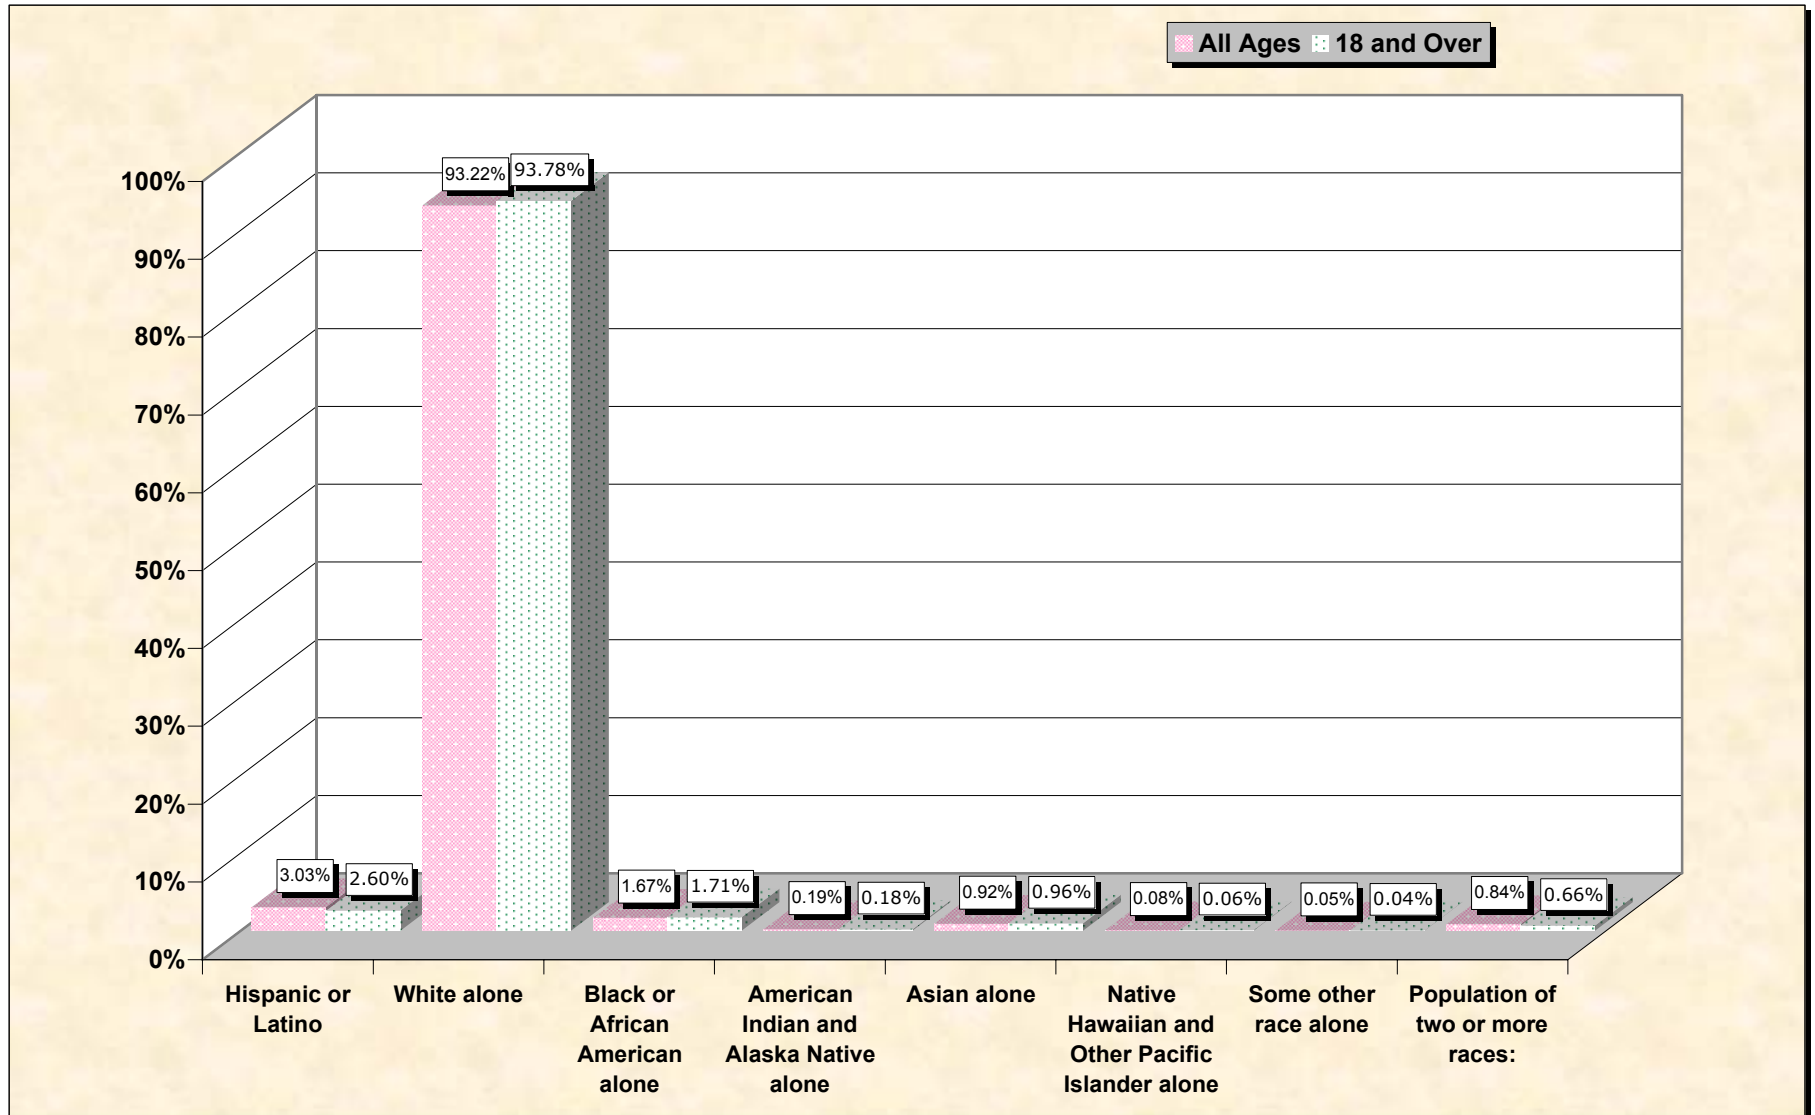

Population by Race or Ethnicity and Age

Putnam County, Tennessee

Data Set: Census 2000 Redistricting Data (Public Law 94-171) Summary File

www.fairdata2000.com

[3-Oct-02](#)

Hispanic or Latino, and not Hispanic by Race and Age Putnam County, Tennessee

Source: Data Set: Census 2000 Redistricting Data (Public Law 94-171) Summary File. PL2. HISPANIC OR LATINO, AND NOT HISPANIC OR LATINO BY RACE [73] - Universe: Total population; PL4. HISPANIC OR LATINO, AND NOT HISPANIC OR LATINO BY RACE FOR THE POPULATION 18 YEARS AND OVER [73] - Universe: Total population 18 years and over

source data for chart

HISPANIC OR LATINO, AND NOT HISPANIC OR LATINO BY RACE

	Putnam County, Tennessee
Total:	62,315
Hispanic or Latino	1,891
Not Hispanic or Latino:	60,424
Population of one race:	59,898
White alone	58,088
Black or African American alone	1,039
American Indian and Alaska Native alone	117
Asian alone	574
Native Hawaiian and Other Pacific Islander alone	48
Some other race alone	32
Population of two or more races:	526

Source: Data Set: Census 2000 Redistricting Data (Public Law 94-171) Summary File. PL2. HISPANIC OR LATINO, AND NOT HISPANIC OR LATINO BY RACE [73] - Universe: Total population

HISPANIC OR LATINO, AND NOT HISPANIC OR LATINO BY RACE FOR THE POPULATION 18 YEARS AND OVER