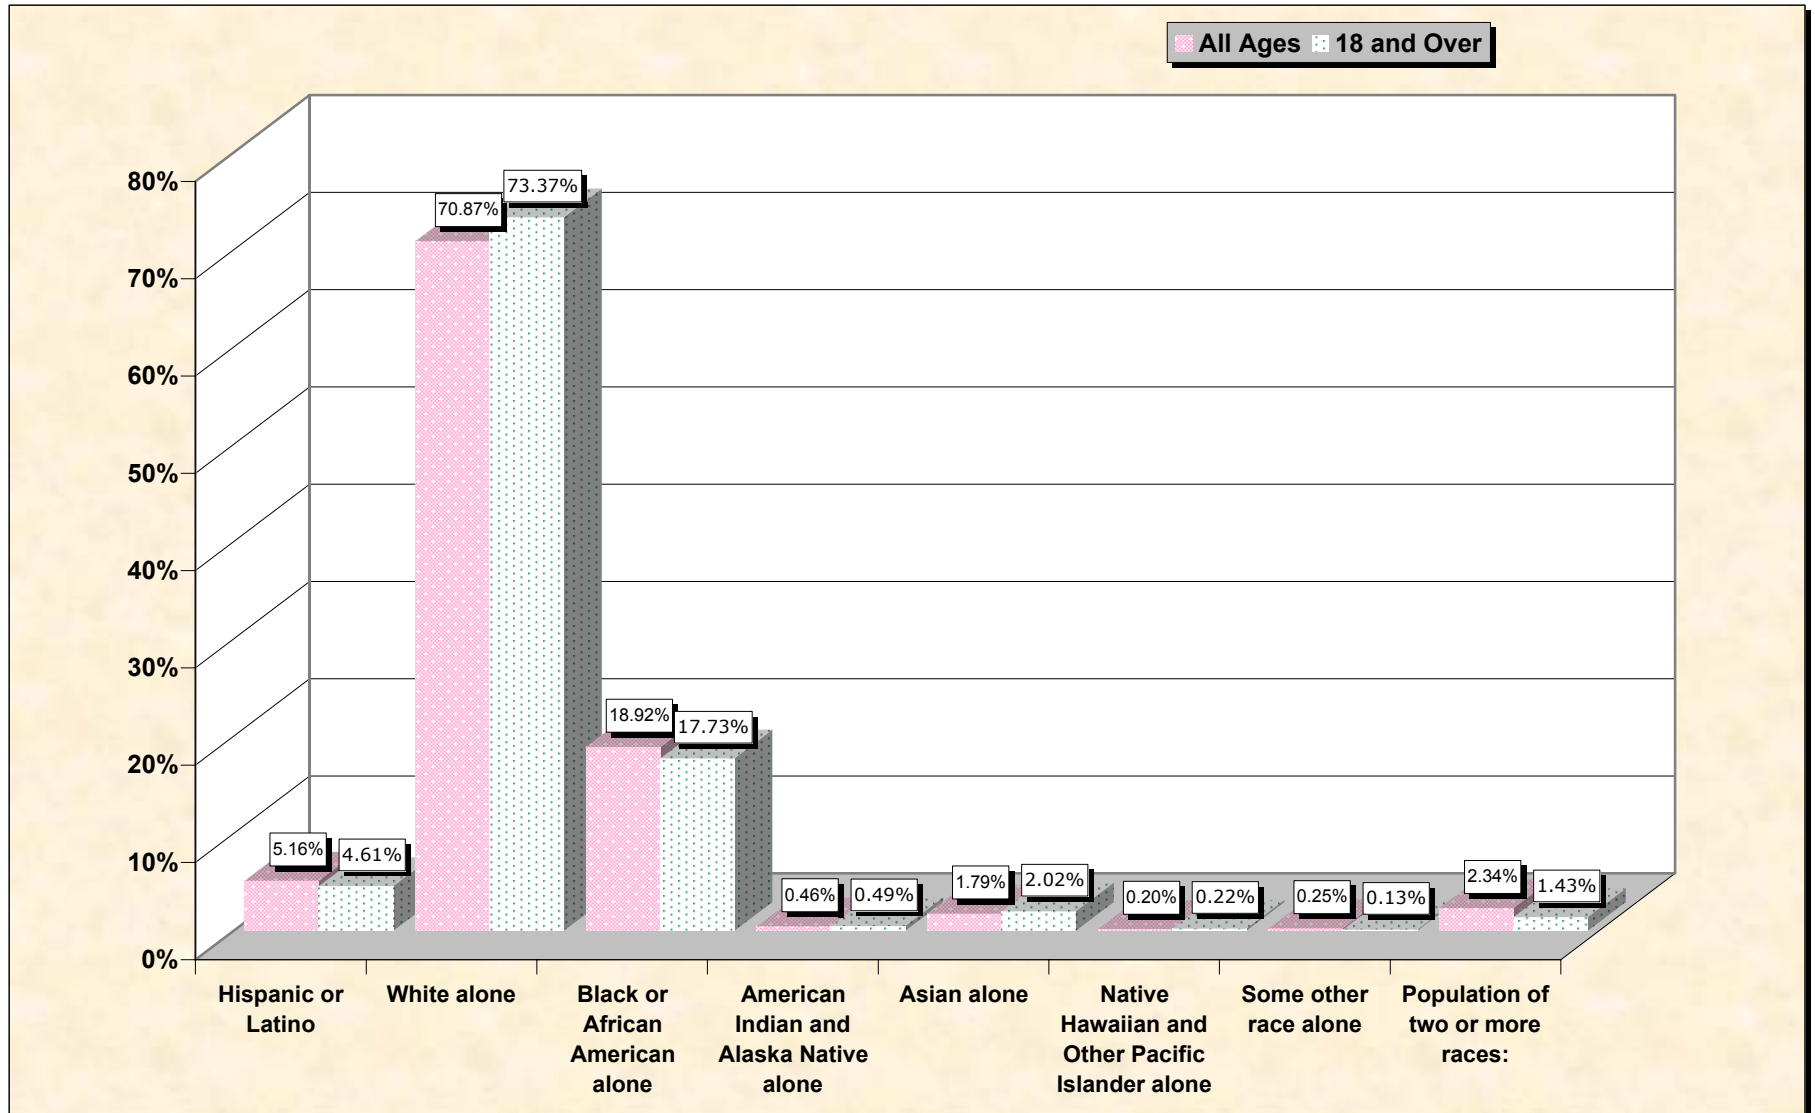

Population by Race or Ethnicity and Age

Montgomery County, Tennessee

Data Set: Census 2000 Redistricting Data (Public Law 94-171) Summary File

www.fairdata2000.com

[3-Oct-02](#)

Hispanic or Latino, and not Hispanic by Race and Age Montgomery County, Tennessee

Source: Data Set: Census 2000 Redistricting Data (Public Law 94-171) Summary File. PL2. HISPANIC OR LATINO, AND NOT HISPANIC OR LATINO BY RACE [73] - Universe: Total population; PL4. HISPANIC OR LATINO, AND NOT HISPANIC OR LATINO BY RACE FOR THE POPULATION 18 YEARS AND OVER [73] - Universe: Total population 18 years and over

source data for chart

HISPANIC OR LATINO, AND NOT HISPANIC OR LATINO BY RACE

	Montgomery County, Tennessee
Total:	134,768
Hispanic or Latino	6,960
Not Hispanic or Latino:	127,808
Population of one race:	124,660
White alone	95,515
Black or African American alone	25,496
American Indian and Alaska Native alone	624
Asian alone	2,410
Native Hawaiian and Other Pacific Islander alone	273
Some other race alone	342
Population of two or more races:	3,148

	Montgomery County, Tennessee
Total:	96,439
Hispanic or Latino	4,449
Not Hispanic or Latino:	91,990
Population of one race:	90,612
White alone	70,758
Black or African American alone	17,103
American Indian and Alaska Native alone	469
Asian alone	1,946
Native Hawaiian and Other Pacific Islander alone	208
Some other race alone	128
Population of two or more races:	1,378