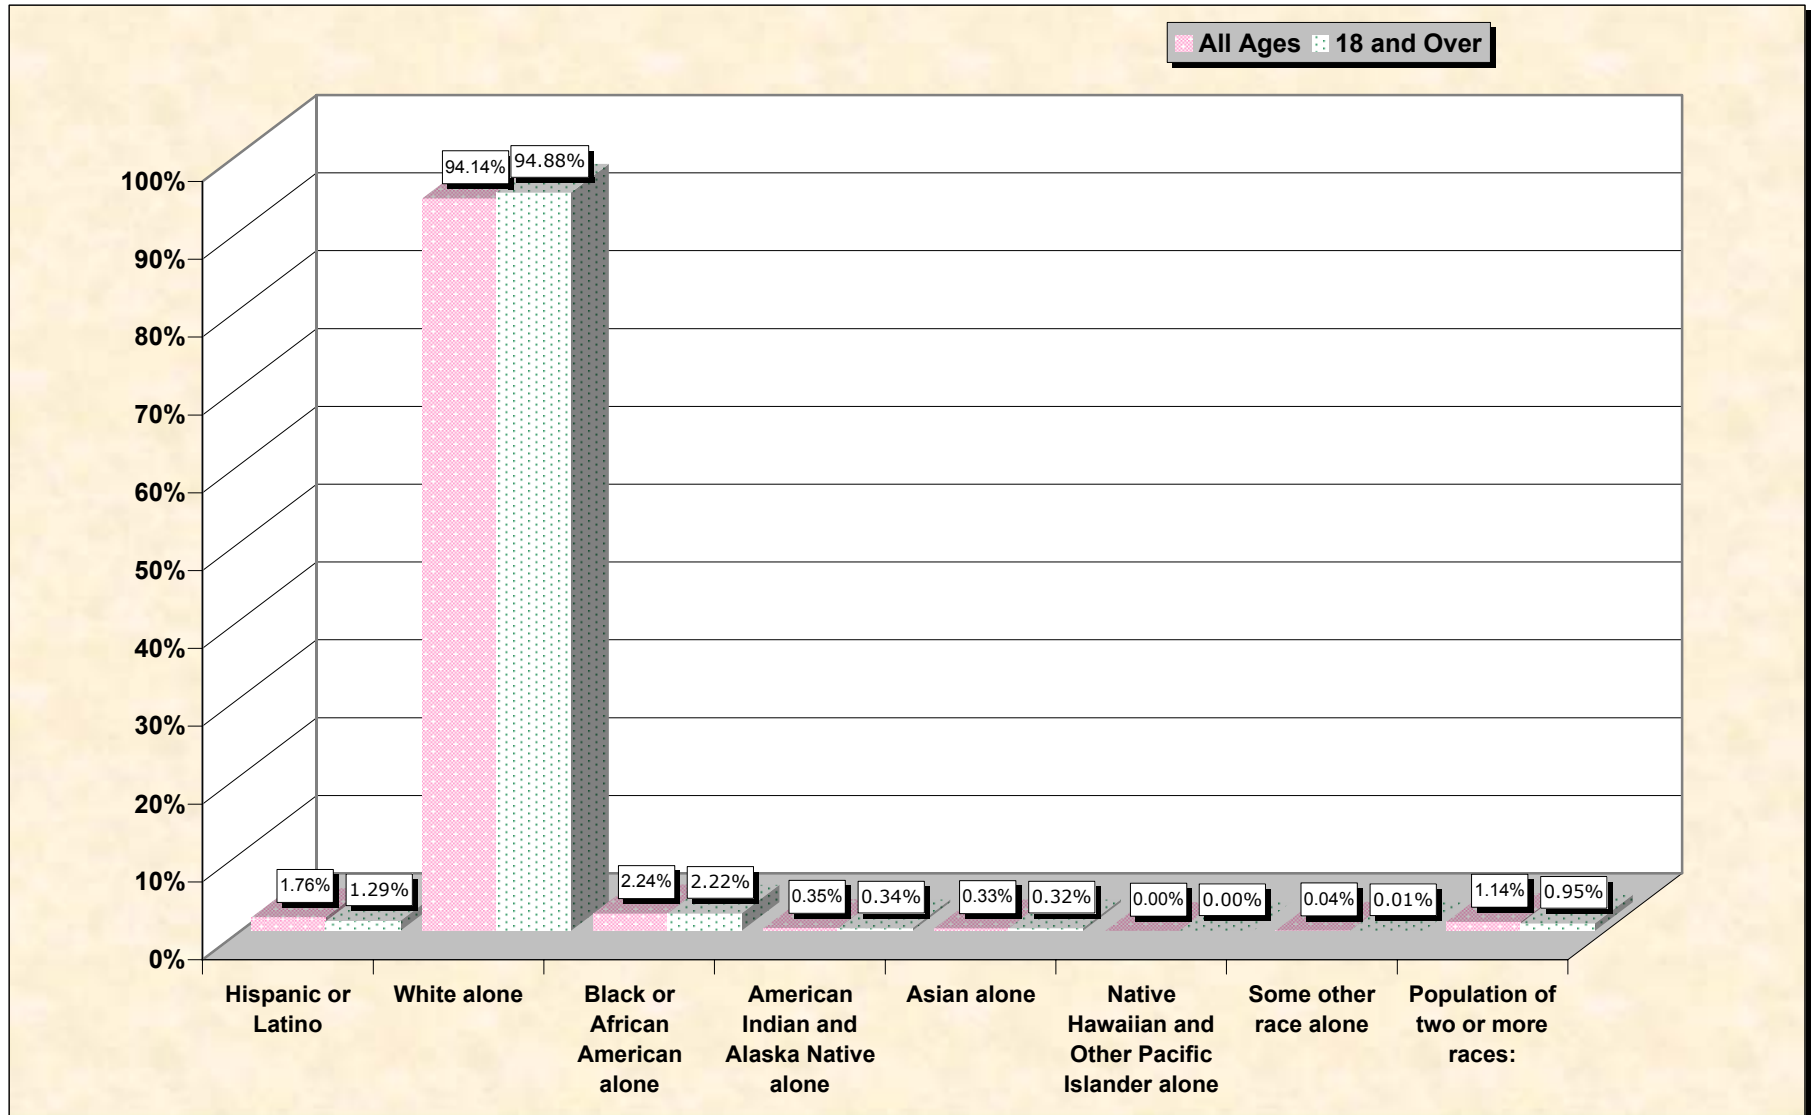

Population by Race or Ethnicity and Age

Monroe County, Tennessee

Data Set: Census 2000 Redistricting Data (Public Law 94-171) Summary File

www.fairdata2000.com

[3-Oct-02](#)

Hispanic or Latino, and not Hispanic by Race and Age Monroe County, Tennessee

Source: Data Set: Census 2000 Redistricting Data (Public Law 94-171) Summary File. PL2. HISPANIC OR LATINO, AND NOT HISPANIC OR LATINO BY RACE [73] - Universe: Total population; PL4. HISPANIC OR LATINO, AND NOT HISPANIC OR LATINO BY RACE FOR THE POPULATION 18 YEARS AND OVER [73] - Universe: Total population 18 years and over

source data for chart

HISPANIC OR LATINO, AND NOT HISPANIC OR LATINO BY RACE

	Monroe County, Tennessee
Total:	38,961
Hispanic or Latino	684
Not Hispanic or Latino:	38,277
Population of one race:	37,833
White alone	36,677
Black or African American alone	873
American Indian and Alaska Native alone	136
Asian alone	130
Native Hawaiian and Other Pacific Islander alone	0
Some other race alone	17
Population of two or more races:	444

Source: Data Set: Census 2000 Redistricting Data (Public Law 94-171) Summary File. PL2. HISPANIC OR LATINO, AND NOT HISPANIC OR LATINO BY RACE [73] - Universe: Total population

HISPANIC OR LATINO, AND NOT HISPANIC OR LATINO BY RACE FOR THE POPULATION 18 YEARS AND OVER