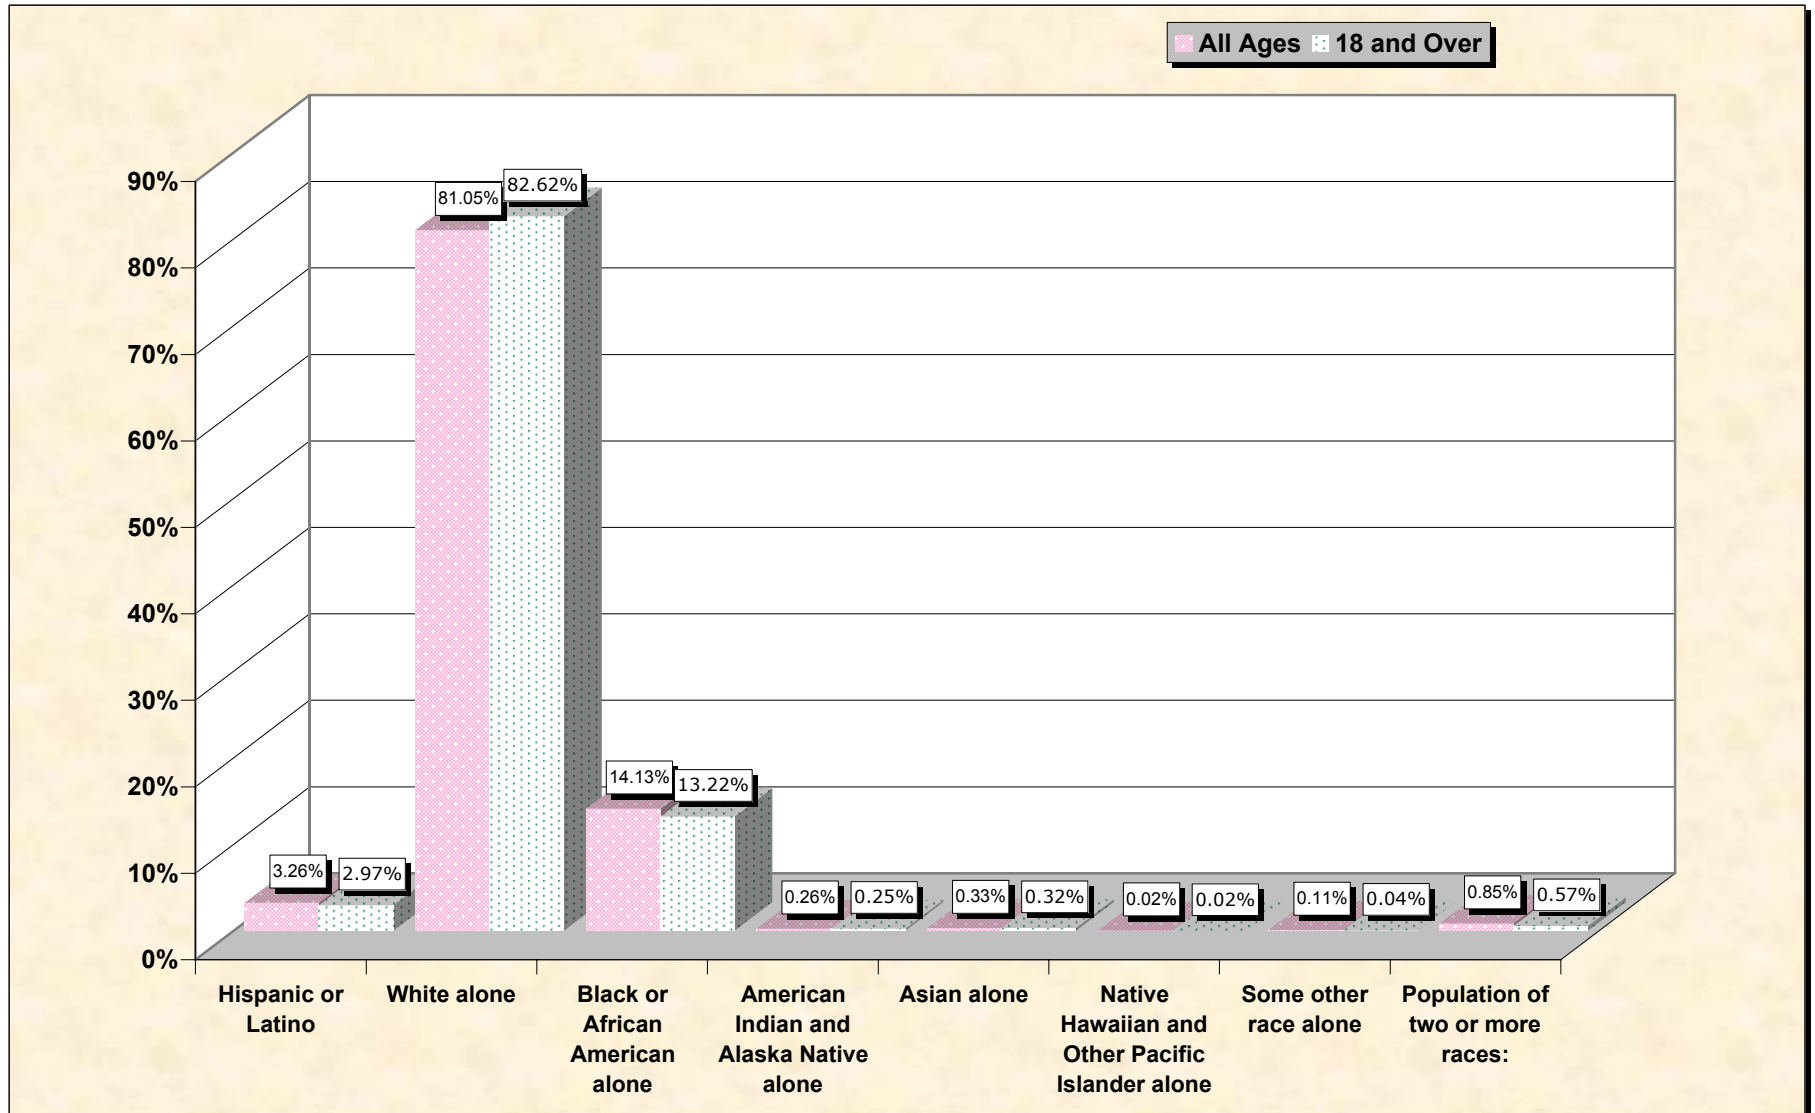

Population by Race or Ethnicity and Age

Maury County, Tennessee

Data Set: Census 2000 Redistricting Data (Public Law 94-171) Summary File

www.fairdata2000.com

[3-Oct-02](#)

Hispanic or Latino, and not Hispanic by Race and Age Maury County, Tennessee

Source: Data Set: Census 2000 Redistricting Data (Public Law 94-171) Summary File. PL2. HISPANIC OR LATINO, AND NOT HISPANIC OR LATINO BY RACE [73] - Universe: Total population; PL4. HISPANIC OR LATINO, AND NOT HISPANIC OR LATINO BY RACE FOR THE POPULATION 18 YEARS AND OVER [73] - Universe: Total population 18 years and over

source data for chart

HISPANIC OR LATINO, AND NOT HISPANIC OR LATINO BY RACE

	Maury County, Tennessee
Total:	69,498
Hispanic or Latino	2,264
Not Hispanic or Latino:	67,234
Population of one race:	66,645
White alone	56,327
Black or African American alone	9,821
American Indian and Alaska Native alone	181
Asian alone	230
Native Hawaiian and Other Pacific Islander alone	12
Some other race alone	74
Population of two or more races:	589

	Maury County, Tennessee
Total:	51,264
Hispanic or Latino	1,521
Not Hispanic or Latino:	49,743
Population of one race:	49,451
White alone	42,355
Black or African American alone	6,776
American Indian and Alaska Native alone	130
Asian alone	162
Native Hawaiian and Other Pacific Islander alone	8
Some other race alone	20
Population of two or more races:	292