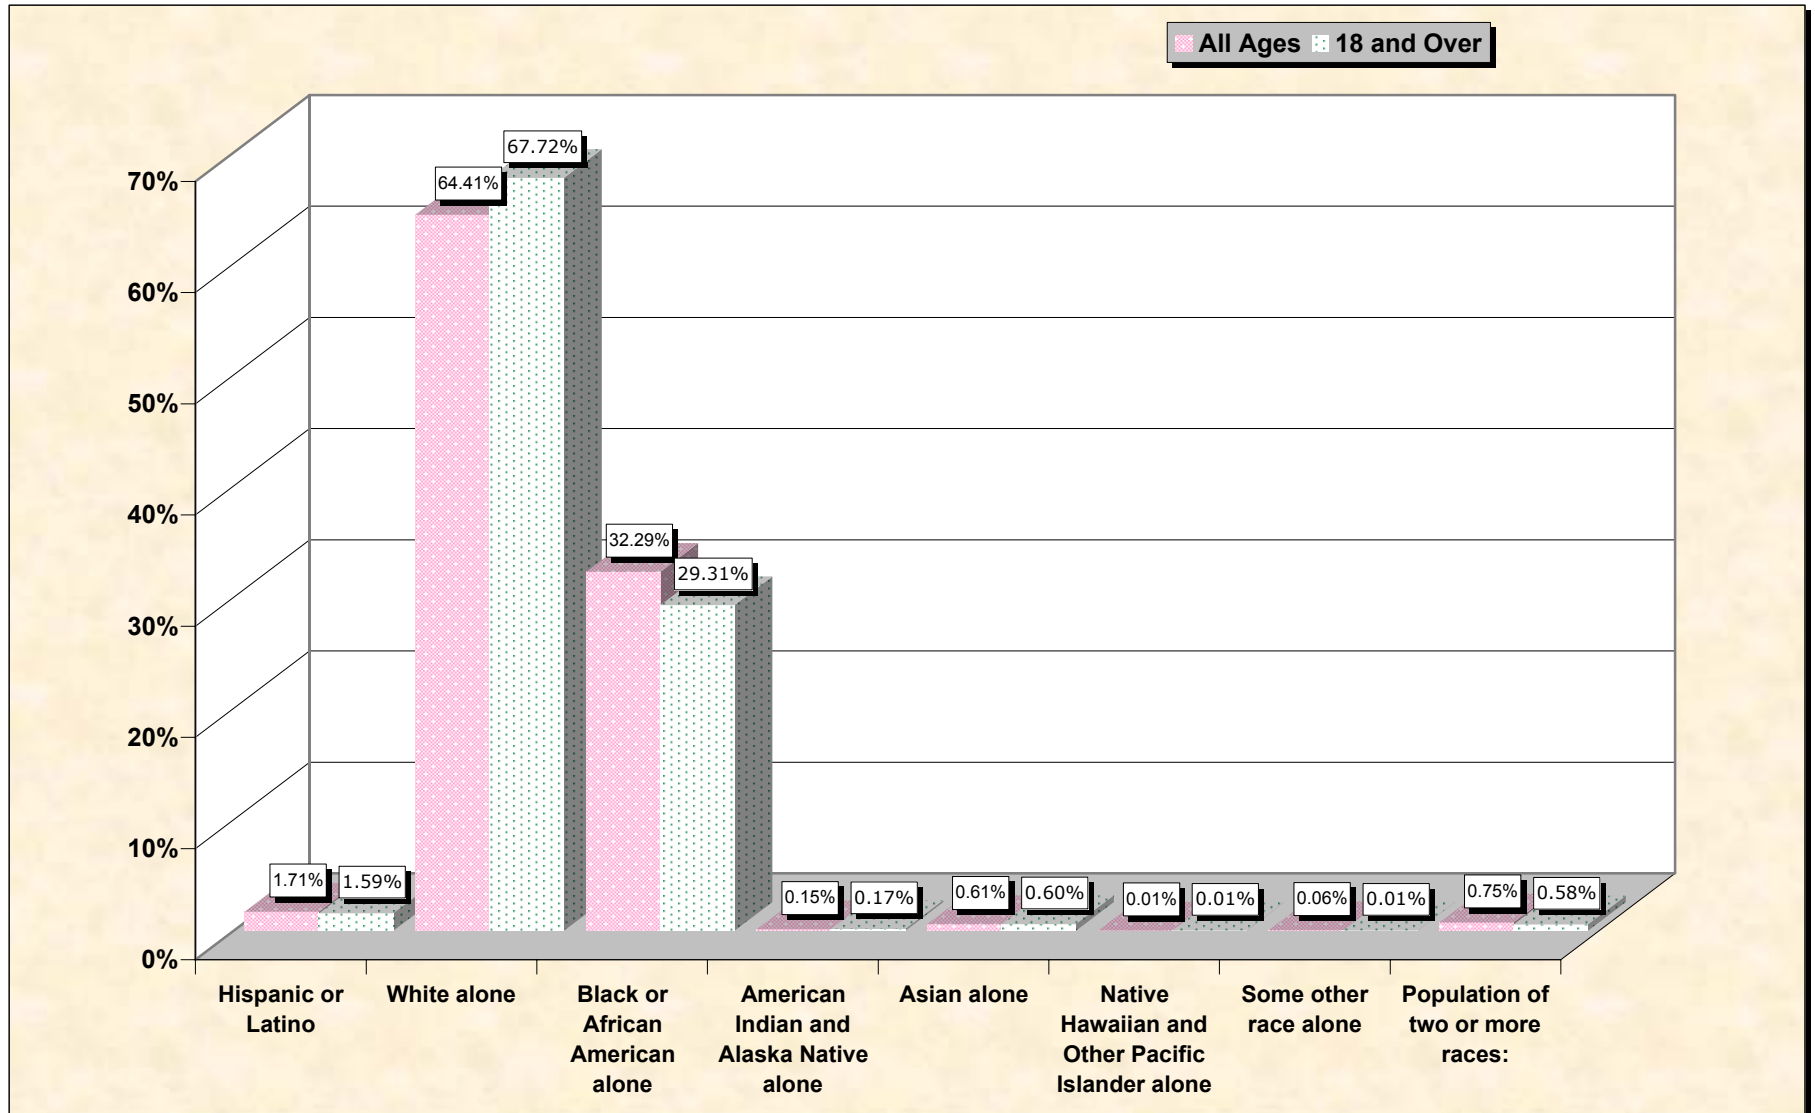

Population by Race or Ethnicity and Age

Madison County, Tennessee

Data Set: Census 2000 Redistricting Data (Public Law 94-171) Summary File

www.fairdata2000.com

[3-Oct-02](#)

Hispanic or Latino, and not Hispanic by Race and Age Madison County, Tennessee

Source: Data Set: Census 2000 Redistricting Data (Public Law 94-171) Summary File. PL2. HISPANIC OR LATINO, AND NOT HISPANIC OR LATINO BY RACE [73] - Universe: Total population; PL4. HISPANIC OR LATINO, AND NOT HISPANIC OR LATINO BY RACE FOR THE POPULATION 18 YEARS AND OVER [73] - Universe: Total population 18 years and over

source data for chart

HISPANIC OR LATINO, AND NOT HISPANIC OR LATINO BY RACE

	Madison County, Tennessee
Total:	91,837
Hispanic or Latino	1,572
Not Hispanic or Latino:	90,265
Population of one race:	89,575
White alone	59,153
Black or African American alone	29,657
American Indian and Alaska Native alone	137
Asian alone	559
Native Hawaiian and Other Pacific Islander alone	13
Some other race alone	56
Population of two or more races:	690

	Madison County, Tennessee
Total:	68,120
Hispanic or Latino	1,086
Not Hispanic or Latino:	67,034
Population of one race:	66,639
White alone	46,128
Black or African American alone	19,967
American Indian and Alaska Native alone	117
Asian alone	407
Native Hawaiian and Other Pacific Islander alone	10
Some other race alone	10
Population of two or more races:	395