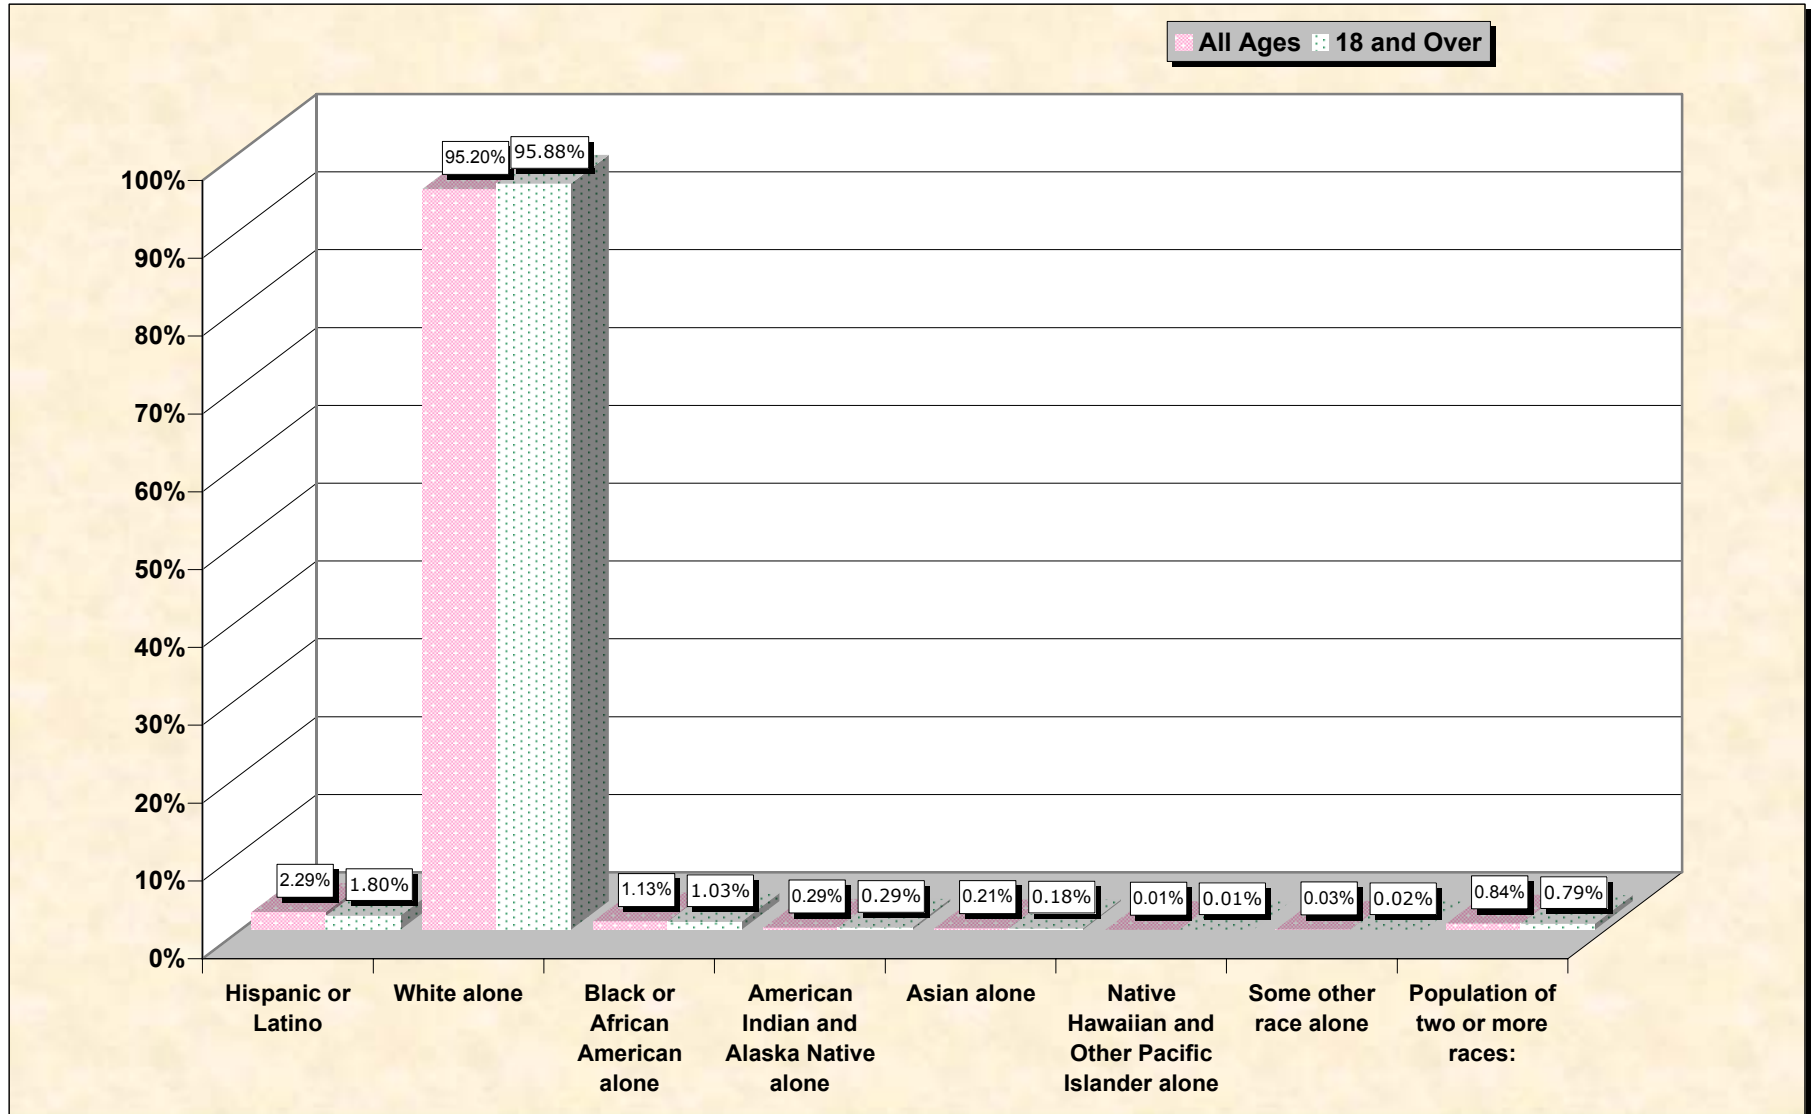

Population by Race or Ethnicity and Age

Loudon County, Tennessee

Data Set: Census 2000 Redistricting Data (Public Law 94-171) Summary File

www.fairdata2000.com

[3-Oct-02](#)

Hispanic or Latino, and not Hispanic by Race and Age Loudon County, Tennessee

Source: Data Set: Census 2000 Redistricting Data (Public Law 94-171) Summary File. PL2. HISPANIC OR LATINO, AND NOT HISPANIC OR LATINO BY RACE [73] - Universe: Total population; PL4. HISPANIC OR LATINO, AND NOT HISPANIC OR LATINO BY RACE FOR THE POPULATION 18 YEARS AND OVER [73] - Universe: Total population 18 years and over

source data for chart

HISPANIC OR LATINO, AND NOT HISPANIC OR LATINO BY RACE

	Loudon County, Tennessee
Total:	39,086
Hispanic or Latino	894
Not Hispanic or Latino:	38,192
Population of one race:	37,865
White alone	37,210
Black or African American alone	440
American Indian and Alaska Native alone	114
Asian alone	83
Native Hawaiian and Other Pacific Islander alone	5
Some other race alone	13
Population of two or more races:	327

Source: Data Set: Census 2000 Redistricting Data (Public Law 94-171) Summary File. PL2. HISPANIC OR LATINO, AND NOT HISPANIC OR LATINO BY RACE [73] - Universe: Total population

HISPANIC OR LATINO, AND NOT HISPANIC OR LATINO BY RACE FOR THE POPULATION 18 YEARS AND OVER