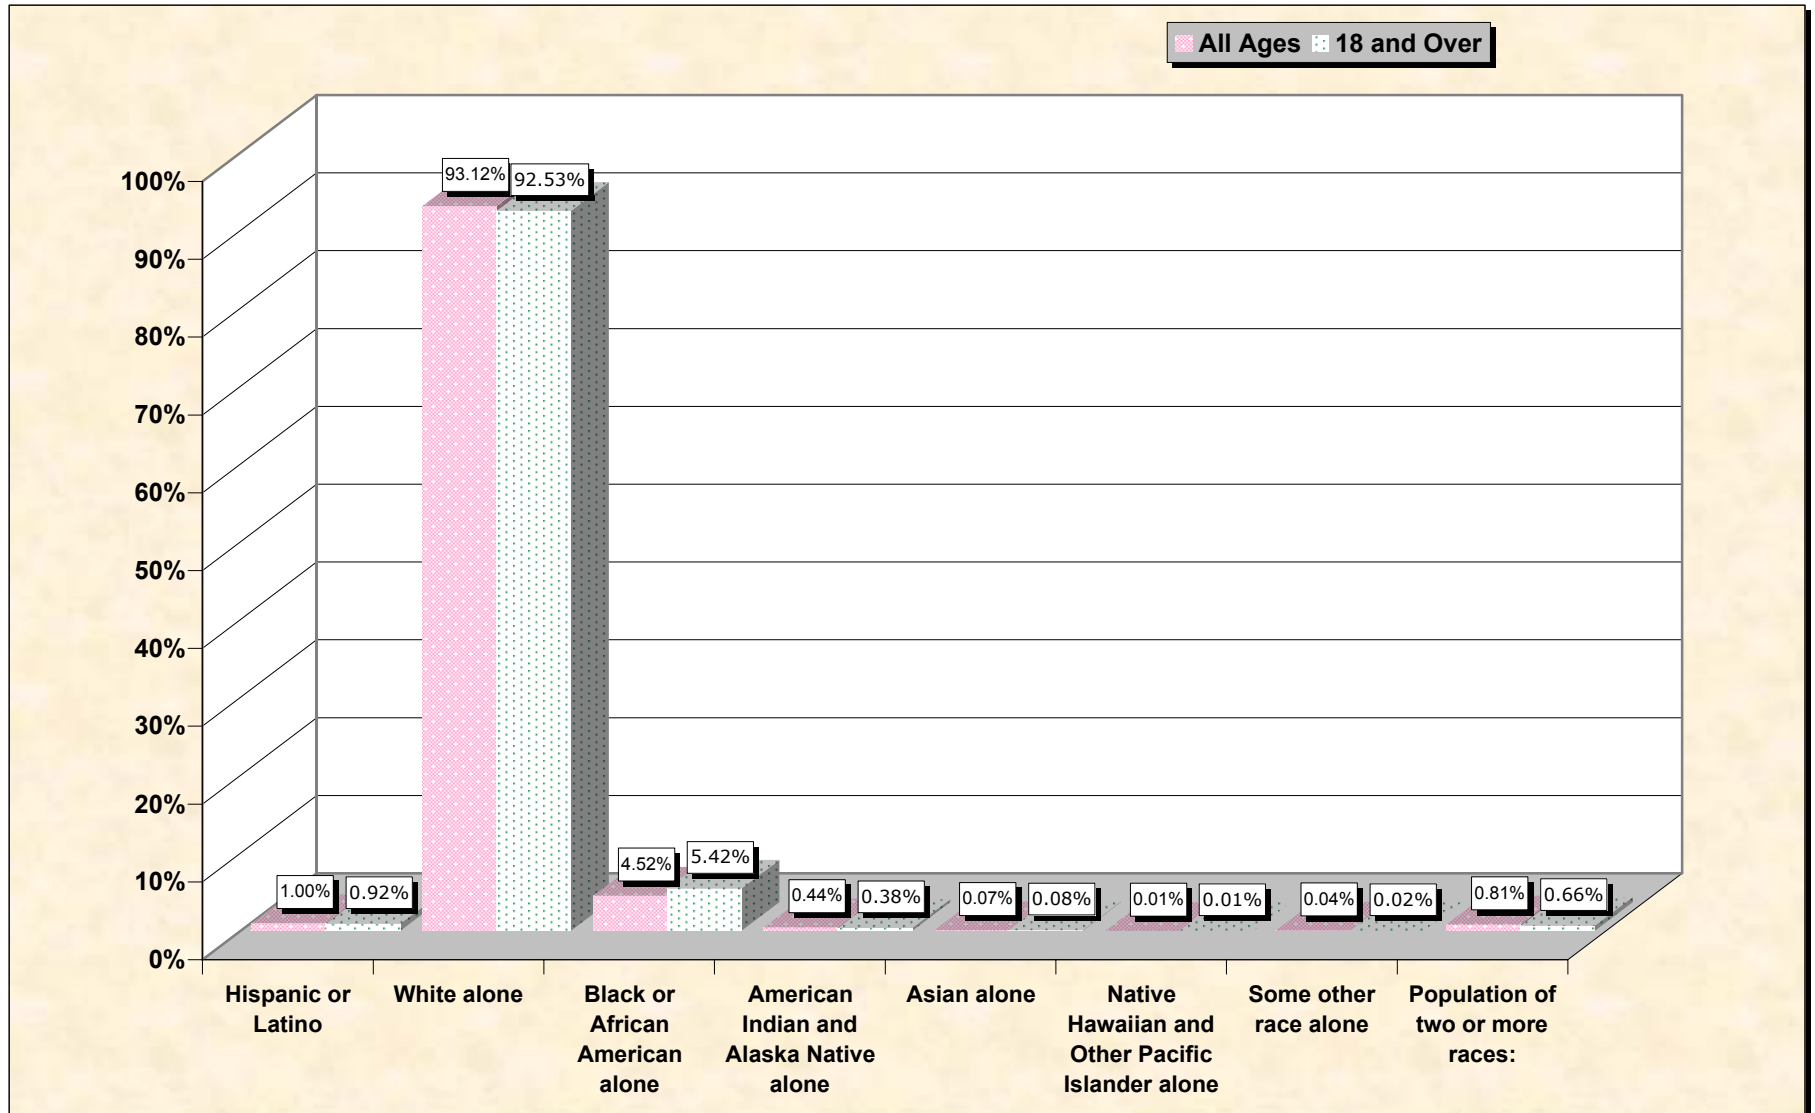

# Population by Race or Ethnicity and Age

# Hispanic or Latino, and not Hispanic by Race and Age Hickman County, Tennessee

Source: Data Set: Census 2000 Redistricting Data (Public Law 94-171) Summary File. PL2. HISPANIC OR LATINO, AND NOT HISPANIC OR LATINO BY RACE [73] - Universe: Total population; PL4. HISPANIC OR LATINO, AND NOT HISPANIC OR LATINO BY RACE FOR THE POPULATION 18 YEARS AND OVER [73] - Universe: Total population 18 years and over

**source data for chart**

**HISPANIC OR LATINO, AND NOT HISPANIC OR LATINO BY RACE**

	<b>Hickman County, Tennessee</b>
Total:	22,295
Hispanic or Latino	222
Not Hispanic or Latino:	22,073
Population of one race:	21,892
White alone	20,761
Black or African American alone	1,007
American Indian and Alaska Native alone	98
Asian alone	16
Native Hawaiian and Other Pacific Islander alone	2
Some other race alone	8
Population of two or more races:	181

	<b>Hickman County, Tennessee</b>
Total:	16,792
Hispanic or Latino	154
Not Hispanic or Latino:	16,638
Population of one race:	16,528
White alone	15,537
Black or African American alone	910
American Indian and Alaska Native alone	64
Asian alone	13
Native Hawaiian and Other Pacific Islander alone	1
Some other race alone	3
Population of two or more races:	110