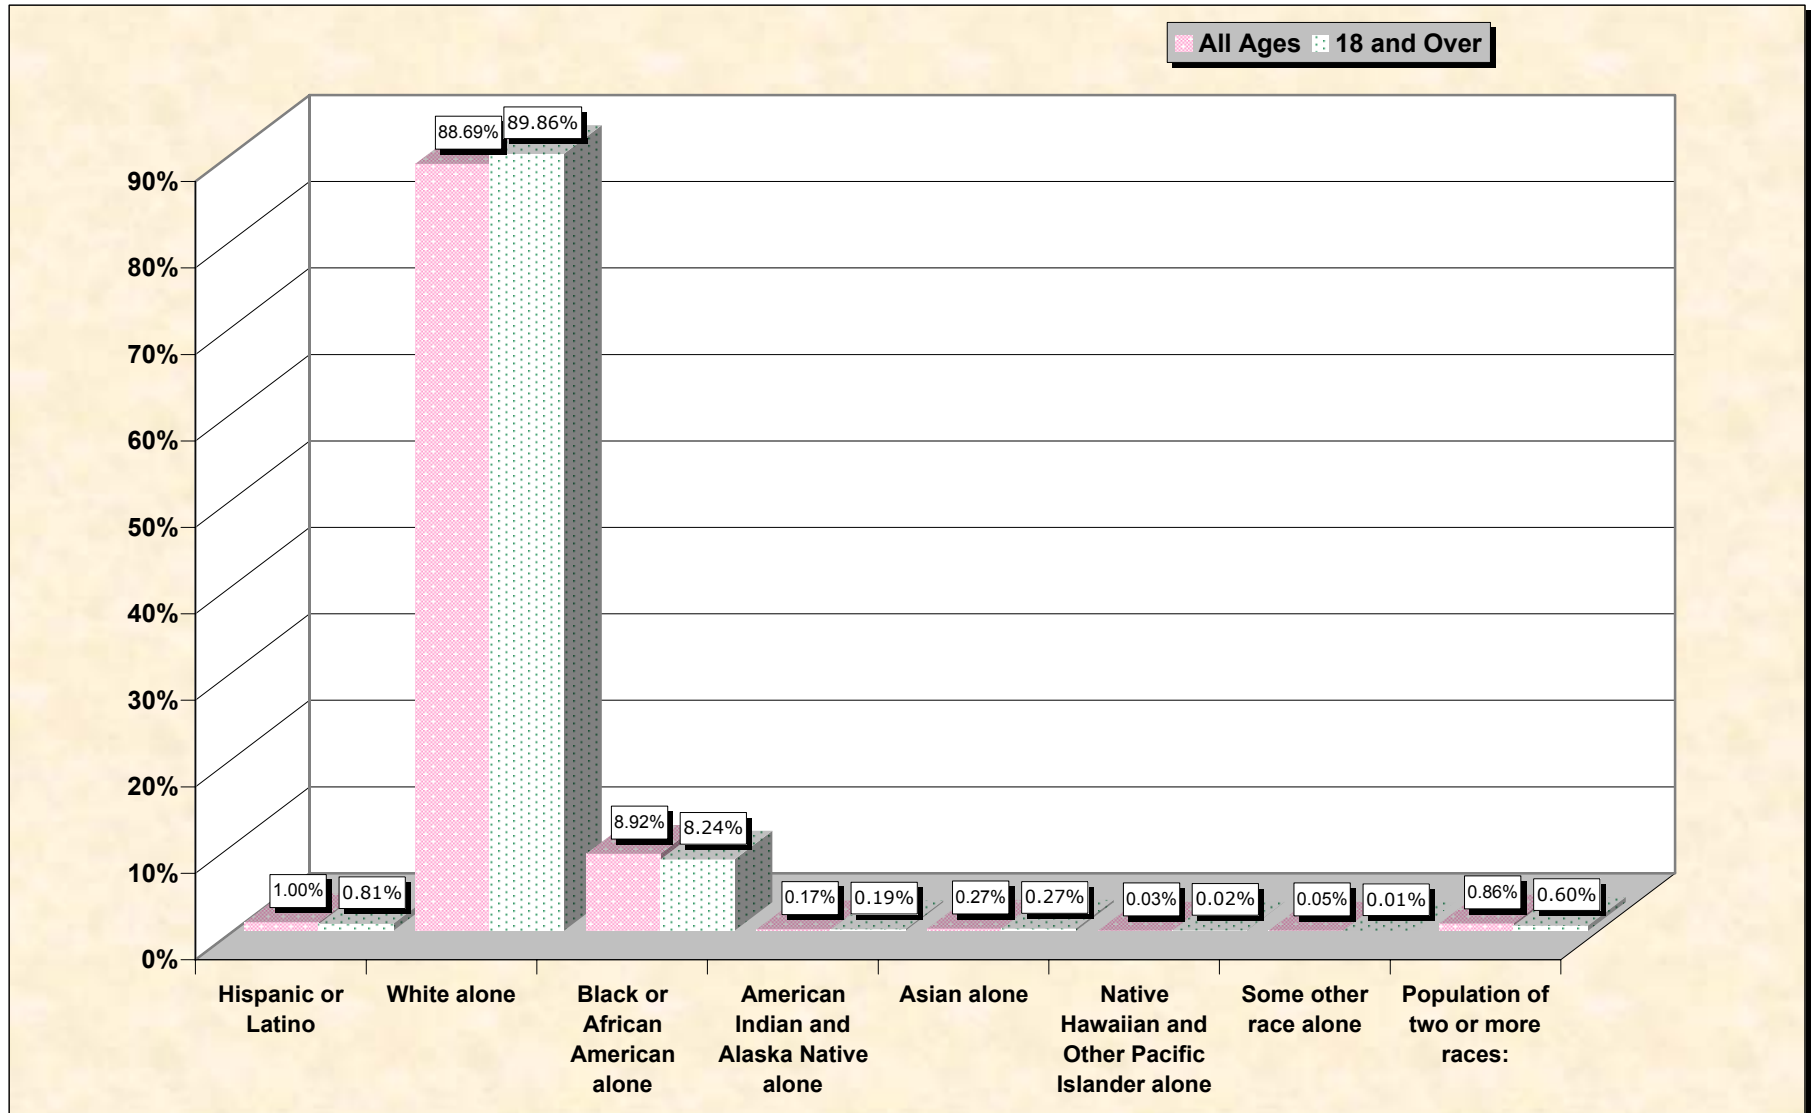

Population by Race or Ethnicity and Age

Henry County, Tennessee

Data Set: Census 2000 Redistricting Data (Public Law 94-171) Summary File

www.fairdata2000.com

[3-Oct-02](#)

Hispanic or Latino, and not Hispanic by Race and Age Henry County, Tennessee

Source: Data Set: Census 2000 Redistricting Data (Public Law 94-171) Summary File. PL2. HISPANIC OR LATINO, AND NOT HISPANIC OR LATINO BY RACE [73] - Universe: Total population; PL4. HISPANIC OR LATINO, AND NOT HISPANIC OR LATINO BY RACE FOR THE POPULATION 18 YEARS AND OVER [73] - Universe: Total population 18 years and over

source data for chart

HISPANIC OR LATINO, AND NOT HISPANIC OR LATINO BY RACE

	Henry County, Tennessee
Total:	31,115
Hispanic or Latino	311
Not Hispanic or Latino:	30,804
Population of one race:	30,535
White alone	27,596
Black or African American alone	2,777
American Indian and Alaska Native alone	54
Asian alone	84
Native Hawaiian and Other Pacific Islander alone	9
Some other race alone	15
Population of two or more races:	269

	Henry County, Tennessee
Total:	24,202
Hispanic or Latino	195
Not Hispanic or Latino:	24,007
Population of one race:	23,861
White alone	21,748
Black or African American alone	1,994
American Indian and Alaska Native alone	46
Asian alone	65
Native Hawaiian and Other Pacific Islander alone	5
Some other race alone	3
Population of two or more races:	146