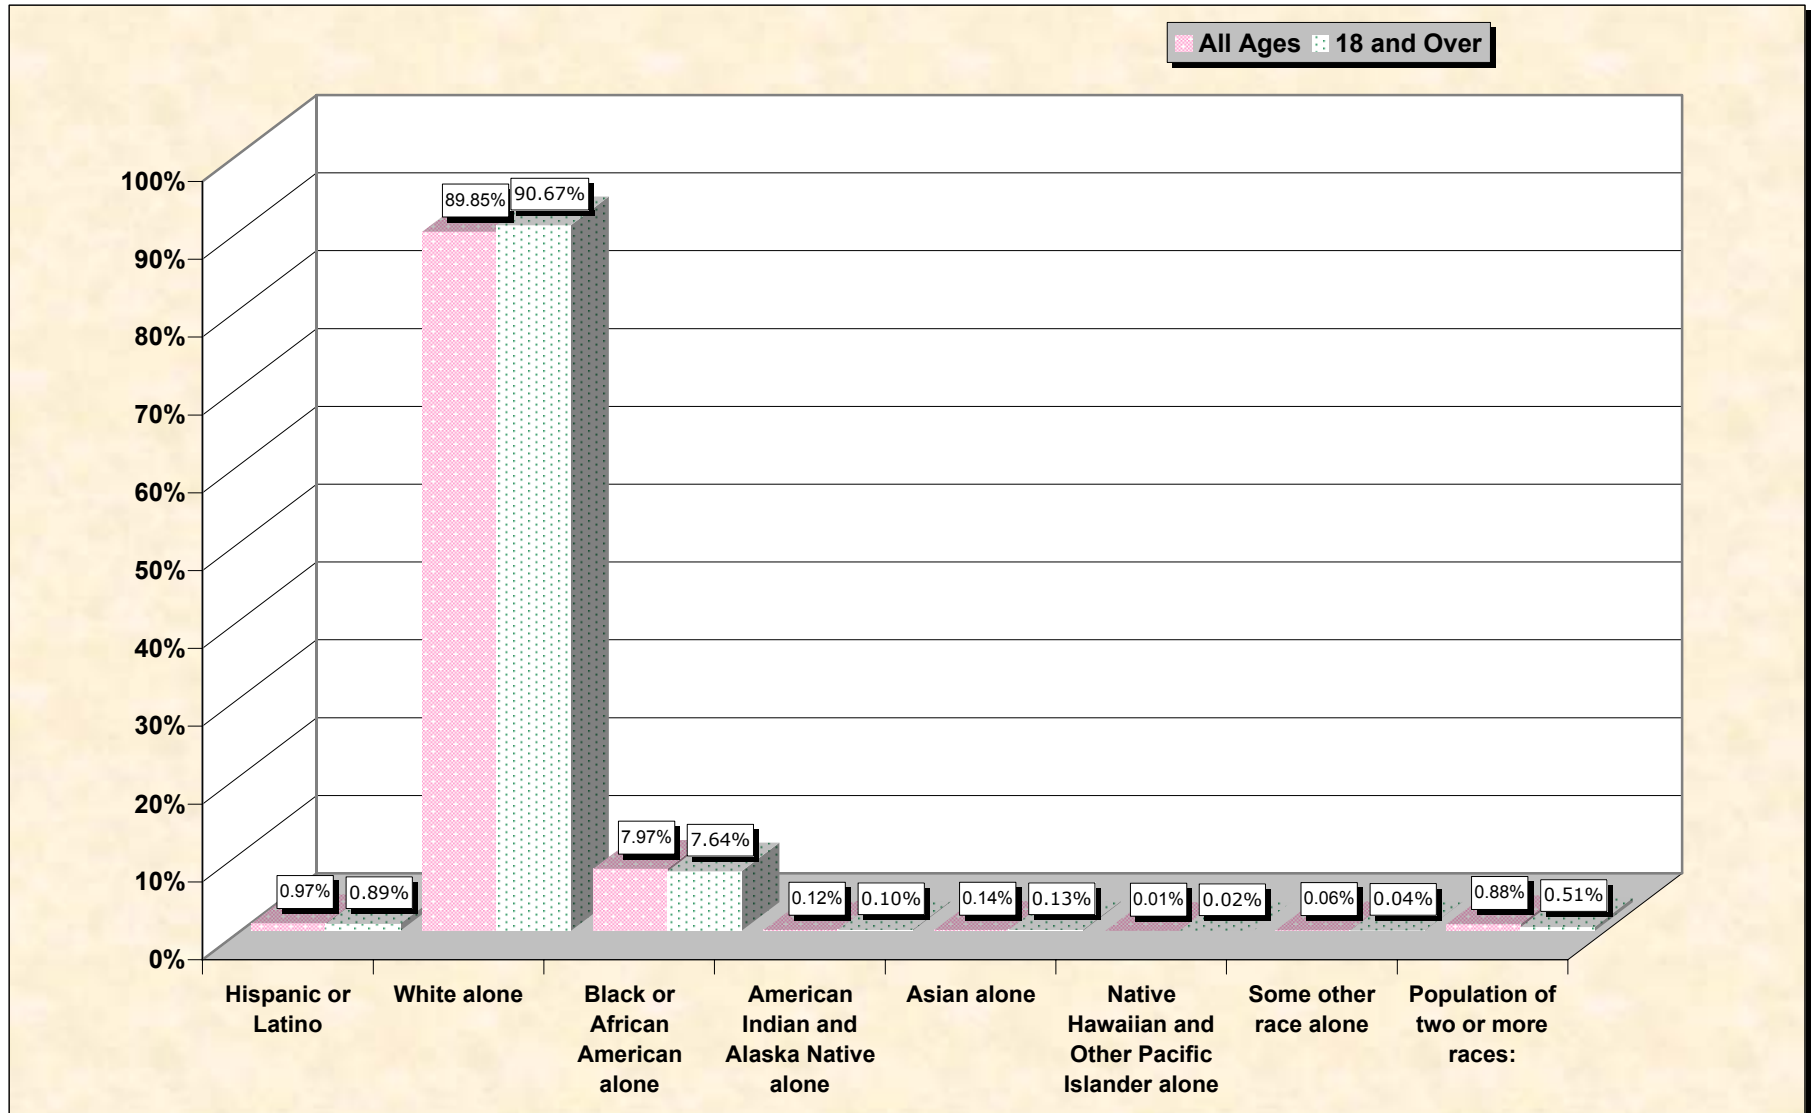

Population by Race or Ethnicity and Age

Henderson County, Tennessee

Data Set: Census 2000 Redistricting Data (Public Law 94-171) Summary File

www.fairdata2000.com

[3-Oct-02](#)

Hispanic or Latino, and not Hispanic by Race and Age Henderson County, Tennessee

Source: Data Set: Census 2000 Redistricting Data (Public Law 94-171) Summary File. PL2. HISPANIC OR LATINO, AND NOT HISPANIC OR LATINO BY RACE [73] - Universe: Total population; PL4. HISPANIC OR LATINO, AND NOT HISPANIC OR LATINO BY RACE FOR THE POPULATION 18 YEARS AND OVER [73] - Universe: Total population 18 years and over

source data for chart

HISPANIC OR LATINO, AND NOT HISPANIC OR LATINO BY RACE

	Henderson County, Tennessee
Total:	25,522
Hispanic or Latino	247
Not Hispanic or Latino:	25,275
Population of one race:	25,051
White alone	22,932
Black or African American alone	2,034
American Indian and Alaska Native alone	31
Asian alone	35
Native Hawaiian and Other Pacific Islander alone	3
Some other race alone	16
Population of two or more races:	224

Source: Data Set: Census 2000 Redistricting Data (Public Law 94-171) Summary File. PL2. HISPANIC OR LATINO, AND NOT HISPANIC OR LATINO BY RACE [73] - Universe: Total population

HISPANIC OR LATINO, AND NOT HISPANIC OR LATINO BY RACE FOR THE POPULATION 18 YEARS AND OVER