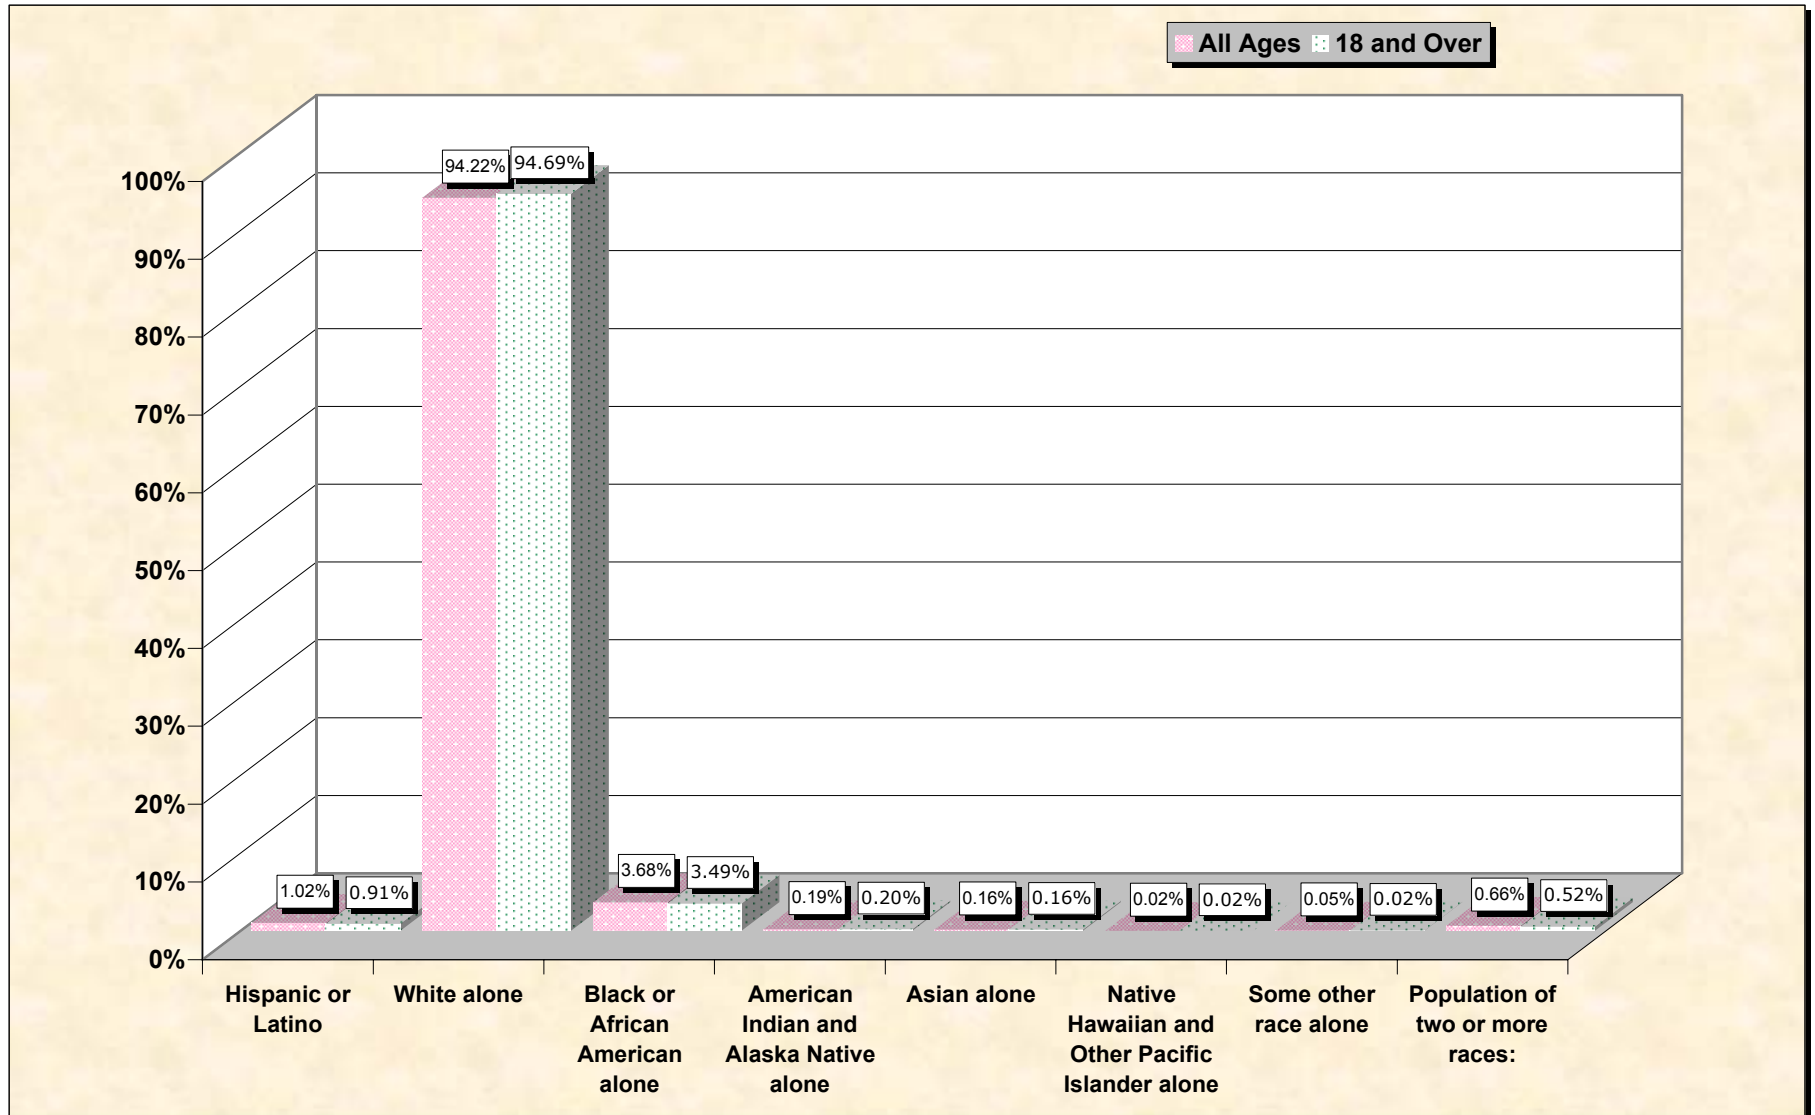

Population by Race or Ethnicity and Age

Hardin County, Tennessee

Data Set: Census 2000 Redistricting Data (Public Law 94-171) Summary File

www.fairdata2000.com

[3-Oct-02](#)

Hispanic or Latino, and not Hispanic by Race and Age Hardin County, Tennessee

Source: Data Set: Census 2000 Redistricting Data (Public Law 94-171) Summary File. PL2. HISPANIC OR LATINO, AND NOT HISPANIC OR LATINO BY RACE [73] - Universe: Total population; PL4. HISPANIC OR LATINO, AND NOT HISPANIC OR LATINO BY RACE FOR THE POPULATION 18 YEARS AND OVER [73] - Universe: Total population 18 years and over

source data for chart

HISPANIC OR LATINO, AND NOT HISPANIC OR LATINO BY RACE

	Hardin County, Tennessee
Total:	25,578
Hispanic or Latino	260
Not Hispanic or Latino:	25,318
Population of one race:	25,148
White alone	24,099
Black or African American alone	941
American Indian and Alaska Native alone	49
Asian alone	42
Native Hawaiian and Other Pacific Islander alone	4
Some other race alone	13
Population of two or more races:	170

Source: Data Set: Census 2000 Redistricting Data (Public Law 94-171) Summary File. PL2. HISPANIC OR LATINO, AND NOT HISPANIC OR LATINO BY RACE [73] - Universe: Total population

HISPANIC OR LATINO, AND NOT HISPANIC OR LATINO BY RACE FOR THE POPULATION 18 YEARS AND OVER