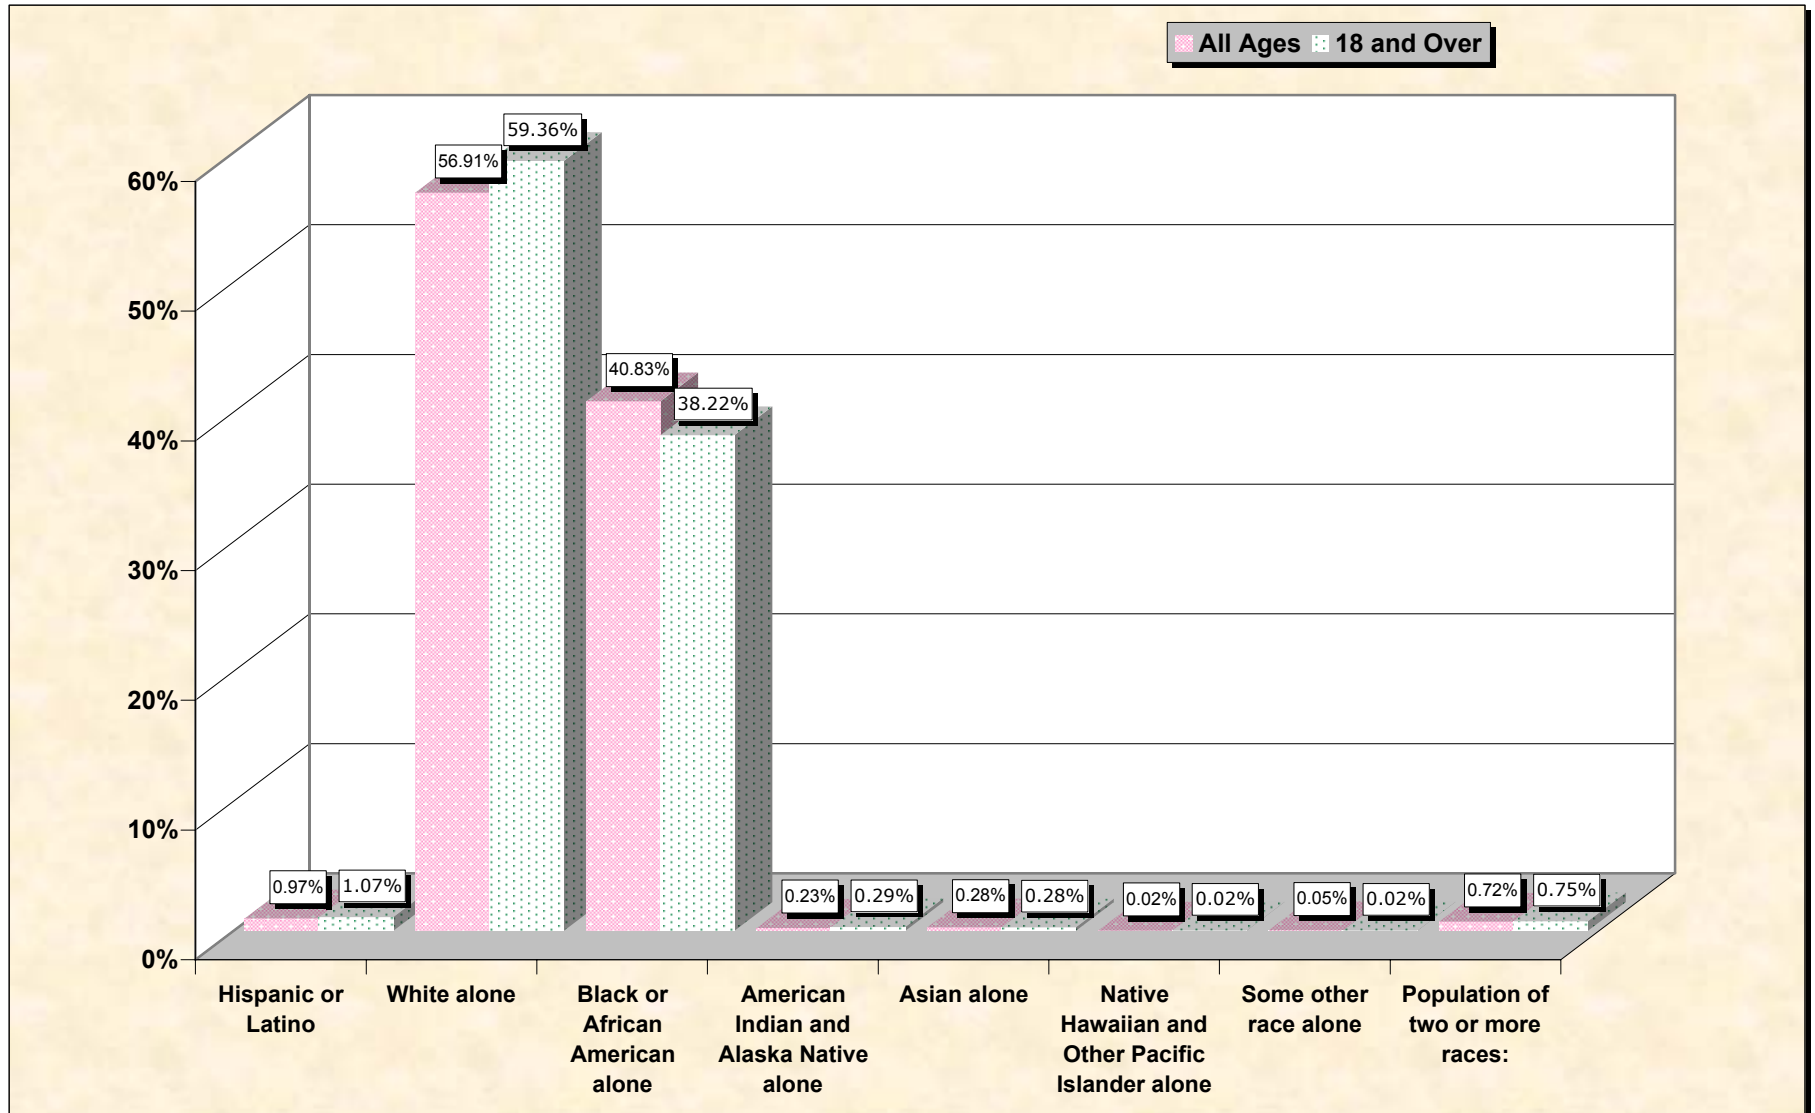

Population by Race or Ethnicity and Age

Hardeman County, Tennessee

Data Set: Census 2000 Redistricting Data (Public Law 94-171) Summary File

www.fairdata2000.com

[3-Oct-02](#)

Hispanic or Latino, and not Hispanic by Race and Age Hardeman County, Tennessee

Source: Data Set: Census 2000 Redistricting Data (Public Law 94-171) Summary File. PL2. HISPANIC OR LATINO, AND NOT HISPANIC OR LATINO BY RACE [73] - Universe: Total population; PL4. HISPANIC OR LATINO, AND NOT HISPANIC OR LATINO BY RACE FOR THE POPULATION 18 YEARS AND OVER [73] - Universe: Total population 18 years and over

source data for chart

HISPANIC OR LATINO, AND NOT HISPANIC OR LATINO BY RACE

	Hardeman County, Tennessee
Total:	28,105
Hispanic or Latino	273
Not Hispanic or Latino:	27,832
Population of one race:	27,630
White alone	15,994
Black or African American alone	11,474
American Indian and Alaska Native alone	66
Asian alone	78
Native Hawaiian and Other Pacific Islander alone	5
Some other race alone	13
Population of two or more races:	202

	Hardeman County, Tennessee
Total:	21,383
Hispanic or Latino	228
Not Hispanic or Latino:	21,155
Population of one race:	20,995
White alone	12,692
Black or African American alone	8,172
American Indian and Alaska Native alone	63
Asian alone	59
Native Hawaiian and Other Pacific Islander alone	5
Some other race alone	4
Population of two or more races:	160