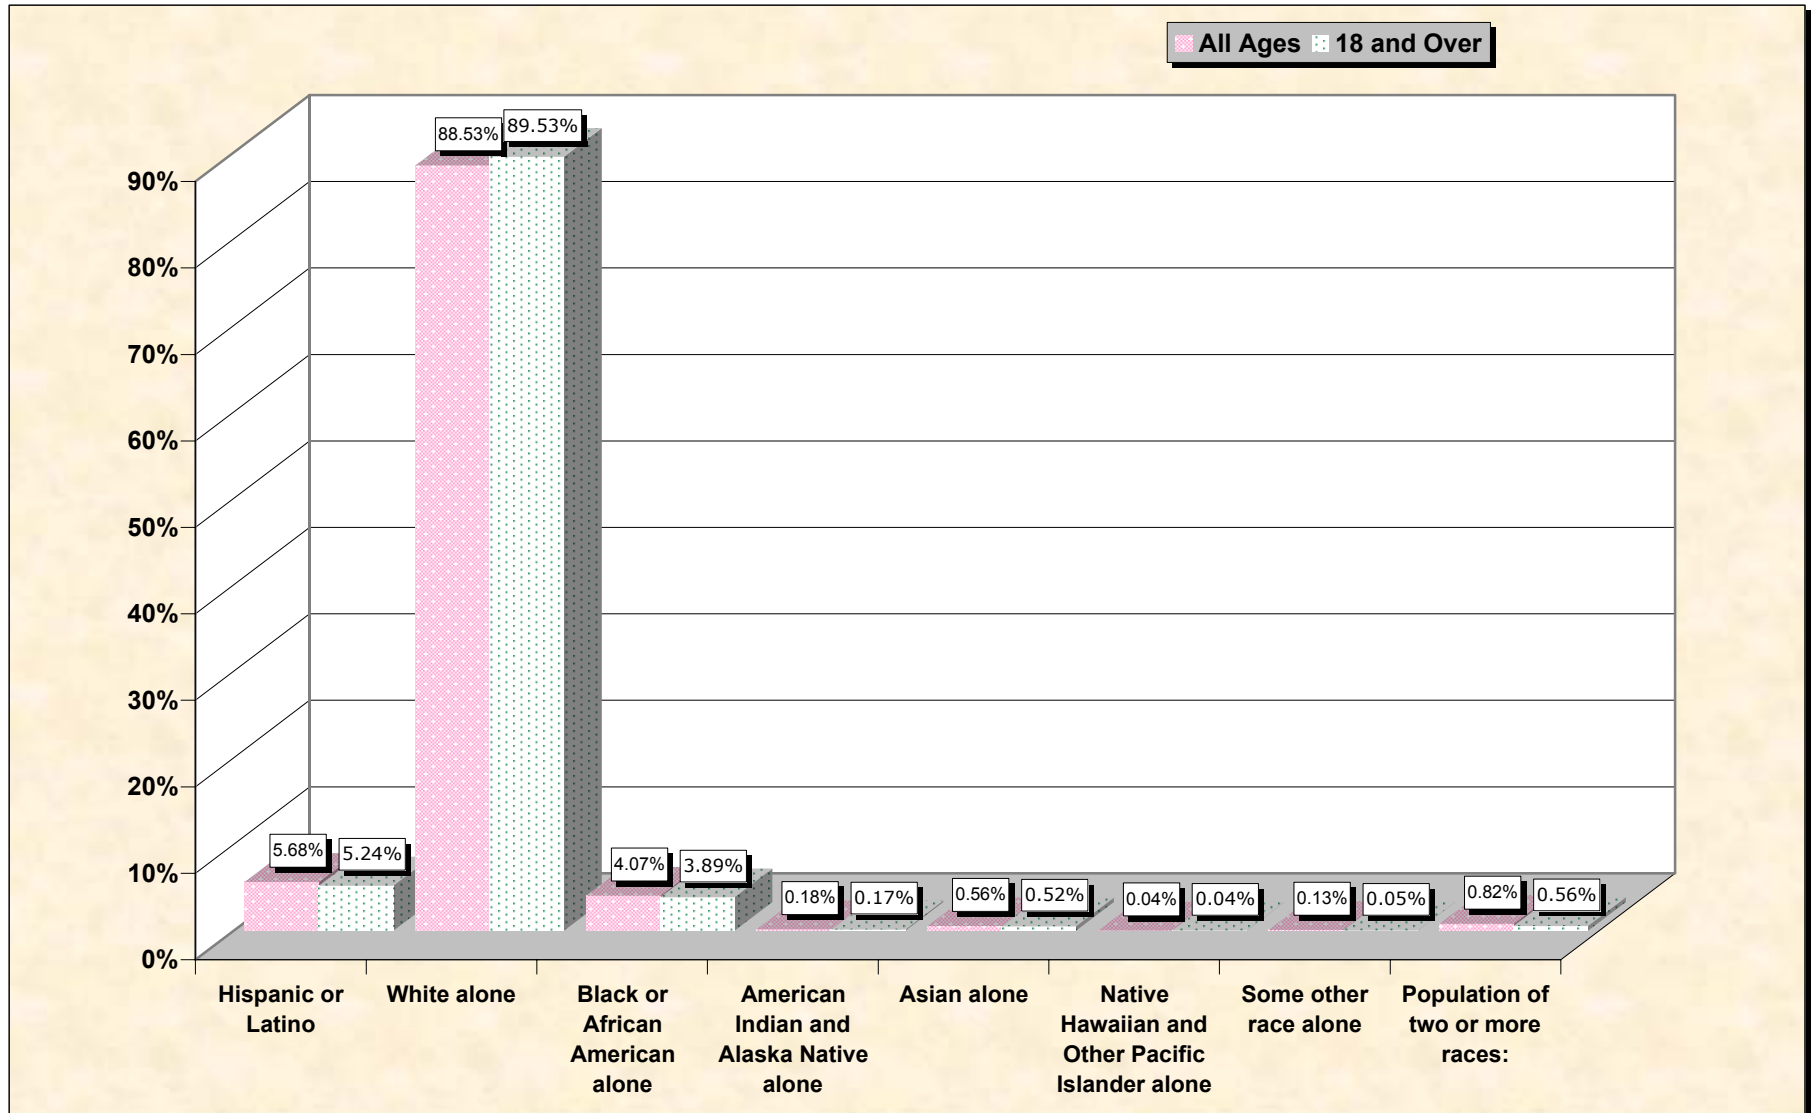

# Population by Race or Ethnicity and Age

# Hispanic or Latino, and not Hispanic by Race and Age Hamblen County, Tennessee

Source: Data Set: Census 2000 Redistricting Data (Public Law 94-171) Summary File. PL2. HISPANIC OR LATINO, AND NOT HISPANIC OR LATINO BY RACE [73] - Universe: Total population; PL4. HISPANIC OR LATINO, AND NOT HISPANIC OR LATINO BY RACE FOR THE POPULATION 18 YEARS AND OVER [73] - Universe: Total population 18 years and over

**source data for chart**

**HISPANIC OR LATINO, AND NOT HISPANIC OR LATINO BY RACE**

	<b>Hamblen County, Tennessee</b>
Total:	58,128
Hispanic or Latino	3,299
Not Hispanic or Latino:	54,829
Population of one race:	54,352
White alone	51,461
Black or African American alone	2,364
American Indian and Alaska Native alone	106
Asian alone	326
Native Hawaiian and Other Pacific Islander alone	22
Some other race alone	73
Population of two or more races:	477

	<b>Hamblen County, Tennessee</b>
Total:	44,598
Hispanic or Latino	2,335
Not Hispanic or Latino:	42,263
Population of one race:	42,014
White alone	39,930
Black or African American alone	1,735
American Indian and Alaska Native alone	74
Asian alone	233
Native Hawaiian and Other Pacific Islander alone	18
Some other race alone	24
Population of two or more races:	249