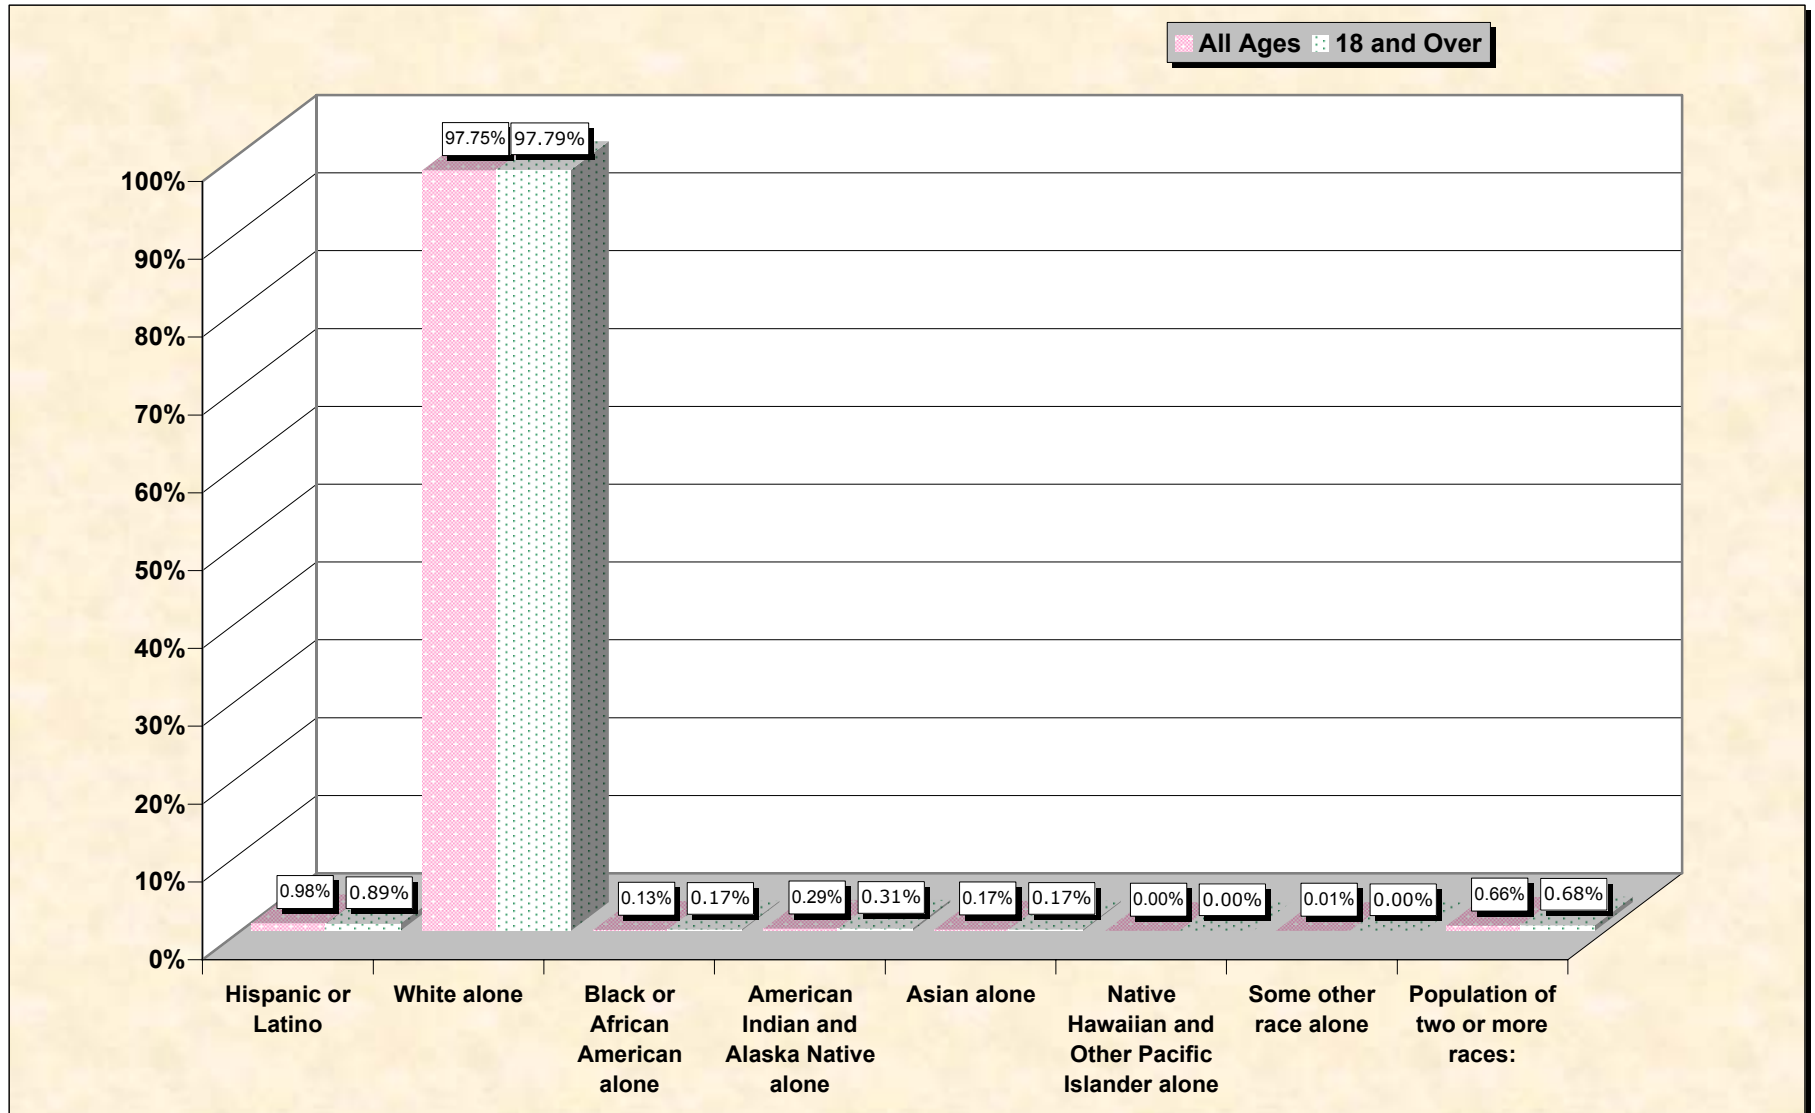

Population by Race or Ethnicity and Age

Grundy County, Tennessee

Data Set: Census 2000 Redistricting Data (Public Law 94-171) Summary File

www.fairdata2000.com

[3-Oct-02](#)

Hispanic or Latino, and not Hispanic by Race and Age Grundy County, Tennessee

Source: Data Set: Census 2000 Redistricting Data (Public Law 94-171) Summary File. PL2. HISPANIC OR LATINO, AND NOT HISPANIC OR LATINO BY RACE [73] - Universe: Total population; PL4. HISPANIC OR LATINO, AND NOT HISPANIC OR LATINO BY RACE FOR THE POPULATION 18 YEARS AND OVER [73] - Universe: Total population 18 years and over

source data for chart

HISPANIC OR LATINO, AND NOT HISPANIC OR LATINO BY RACE

	Grundy County, Tennessee
Total:	14,332
Hispanic or Latino	141
Not Hispanic or Latino:	14,191
Population of one race:	14,097
White alone	14,010
Black or African American alone	19
American Indian and Alaska Native alone	42
Asian alone	24
Native Hawaiian and Other Pacific Islander alone	0
Some other race alone	2
Population of two or more races:	94

Source: Data Set: Census 2000 Redistricting Data (Public Law 94-171) Summary File. PL2. HISPANIC OR LATINO, AND NOT HISPANIC OR LATINO BY RACE [73] - Universe: Total population

HISPANIC OR LATINO, AND NOT HISPANIC OR LATINO BY RACE FOR THE POPULATION 18 YEARS AND OVER