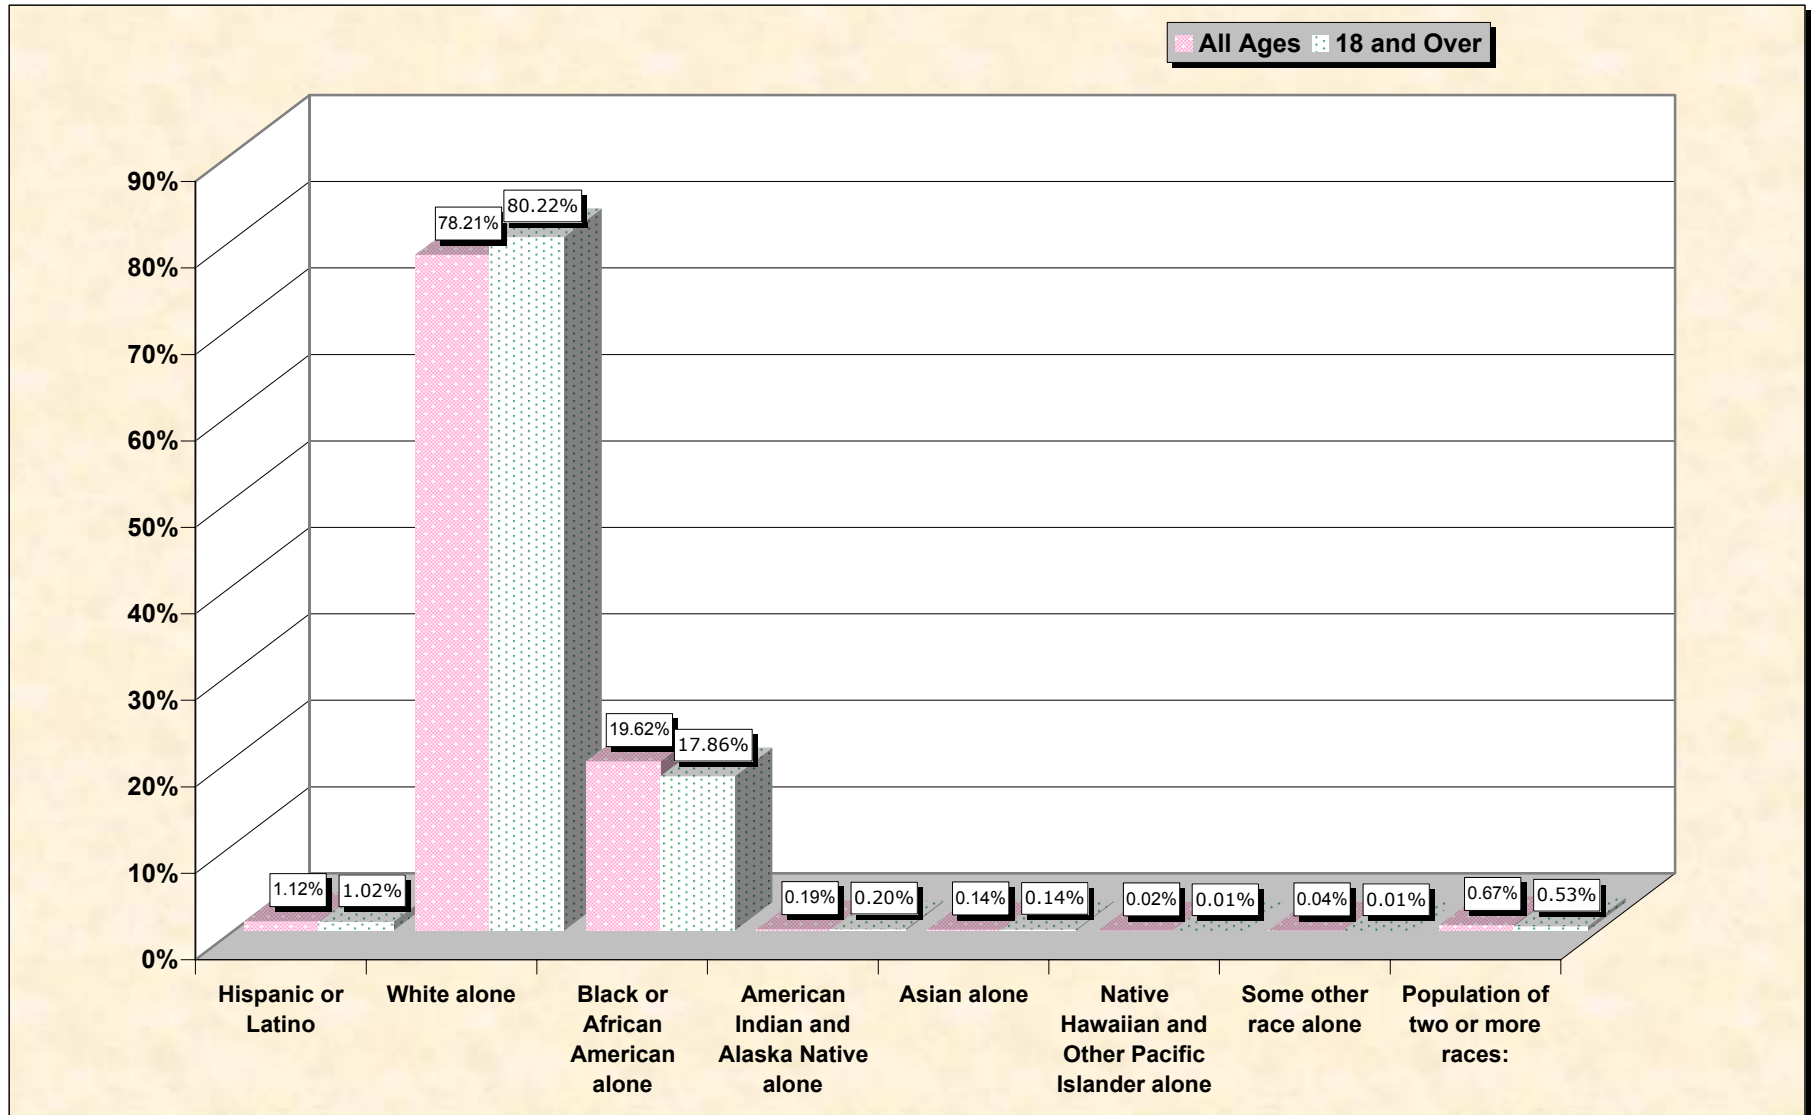

# Population by Race or Ethnicity and Age

# Hispanic or Latino, and not Hispanic by Race and Age Gibson County, Tennessee

Source: Data Set: Census 2000 Redistricting Data (Public Law 94-171) Summary File. PL2. HISPANIC OR LATINO, AND NOT HISPANIC OR LATINO BY RACE [73] - Universe: Total population; PL4. HISPANIC OR LATINO, AND NOT HISPANIC OR LATINO BY RACE FOR THE POPULATION 18 YEARS AND OVER [73] - Universe: Total population 18 years and over

**source data for chart**

**HISPANIC OR LATINO, AND NOT HISPANIC OR LATINO BY RACE**

	<b>Gibson County, Tennessee</b>
Total:	48,152
Hispanic or Latino	540
Not Hispanic or Latino:	47,612
Population of one race:	47,291
White alone	37,661
Black or African American alone	9,447
American Indian and Alaska Native alone	91
Asian alone	66
Native Hawaiian and Other Pacific Islander alone	8
Some other race alone	18
Population of two or more races:	321

	<b>Gibson County, Tennessee</b>
Total:	36,614
Hispanic or Latino	375
Not Hispanic or Latino:	36,239
Population of one race:	36,045
White alone	29,371
Black or African American alone	6,539
American Indian and Alaska Native alone	74
Asian alone	51
Native Hawaiian and Other Pacific Islander alone	5
Some other race alone	5
Population of two or more races:	194