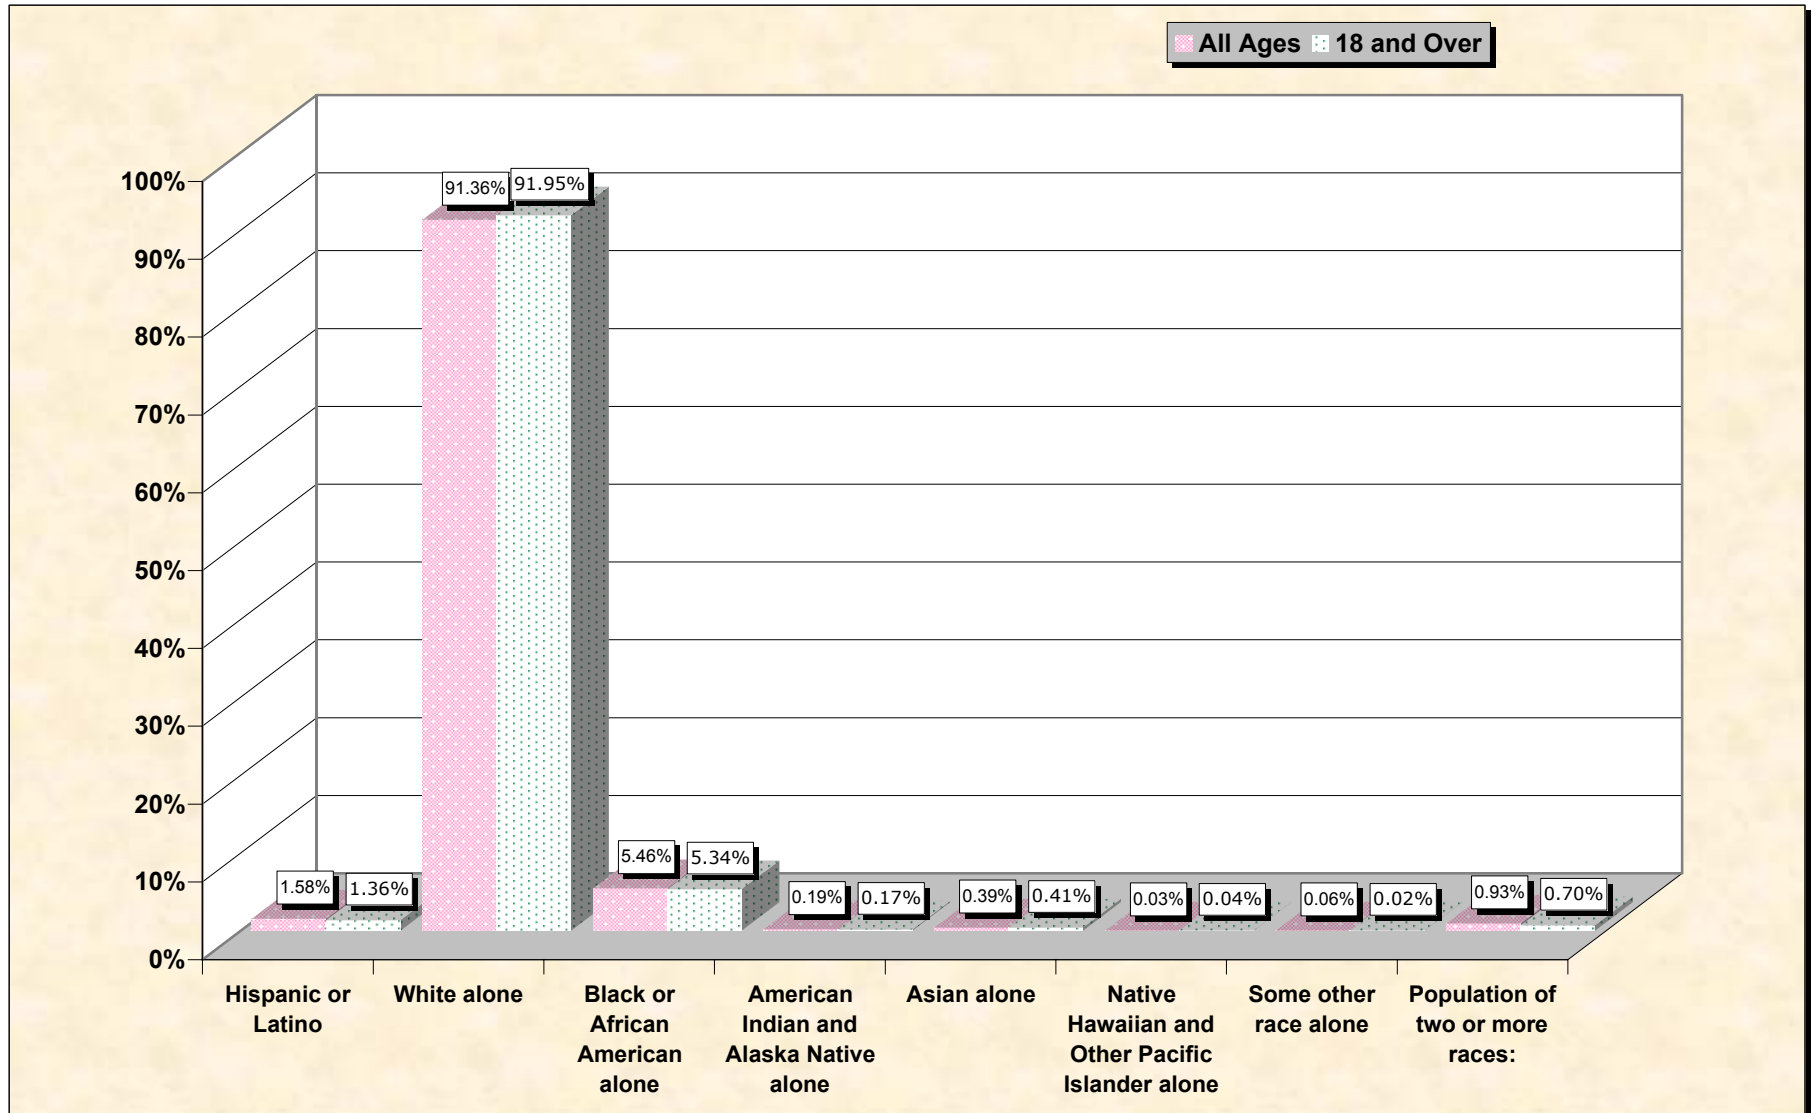

Population by Race or Ethnicity and Age

Franklin County, Tennessee

Data Set: Census 2000 Redistricting Data (Public Law 94-171) Summary File

www.fairdata2000.com

[3-Oct-02](#)

Hispanic or Latino, and not Hispanic by Race and Age Franklin County, Tennessee

Source: Data Set: Census 2000 Redistricting Data (Public Law 94-171) Summary File. PL2. HISPANIC OR LATINO, AND NOT HISPANIC OR LATINO BY RACE [73] - Universe: Total population; PL4. HISPANIC OR LATINO, AND NOT HISPANIC OR LATINO BY RACE FOR THE POPULATION 18 YEARS AND OVER [73] - Universe: Total population 18 years and over

source data for chart

HISPANIC OR LATINO, AND NOT HISPANIC OR LATINO BY RACE

	Franklin County, Tennessee
Total:	39,270
Hispanic or Latino	620
Not Hispanic or Latino:	38,650
Population of one race:	38,286
White alone	35,877
Black or African American alone	2,145
American Indian and Alaska Native alone	73
Asian alone	155
Native Hawaiian and Other Pacific Islander alone	12
Some other race alone	24
Population of two or more races:	364

Source: Data Set: Census 2000 Redistricting Data (Public Law 94-171) Summary File. PL2. HISPANIC OR LATINO, AND NOT HISPANIC OR LATINO BY RACE [73] - Universe: Total population

HISPANIC OR LATINO, AND NOT HISPANIC OR LATINO BY RACE FOR THE POPULATION 18 YEARS AND OVER