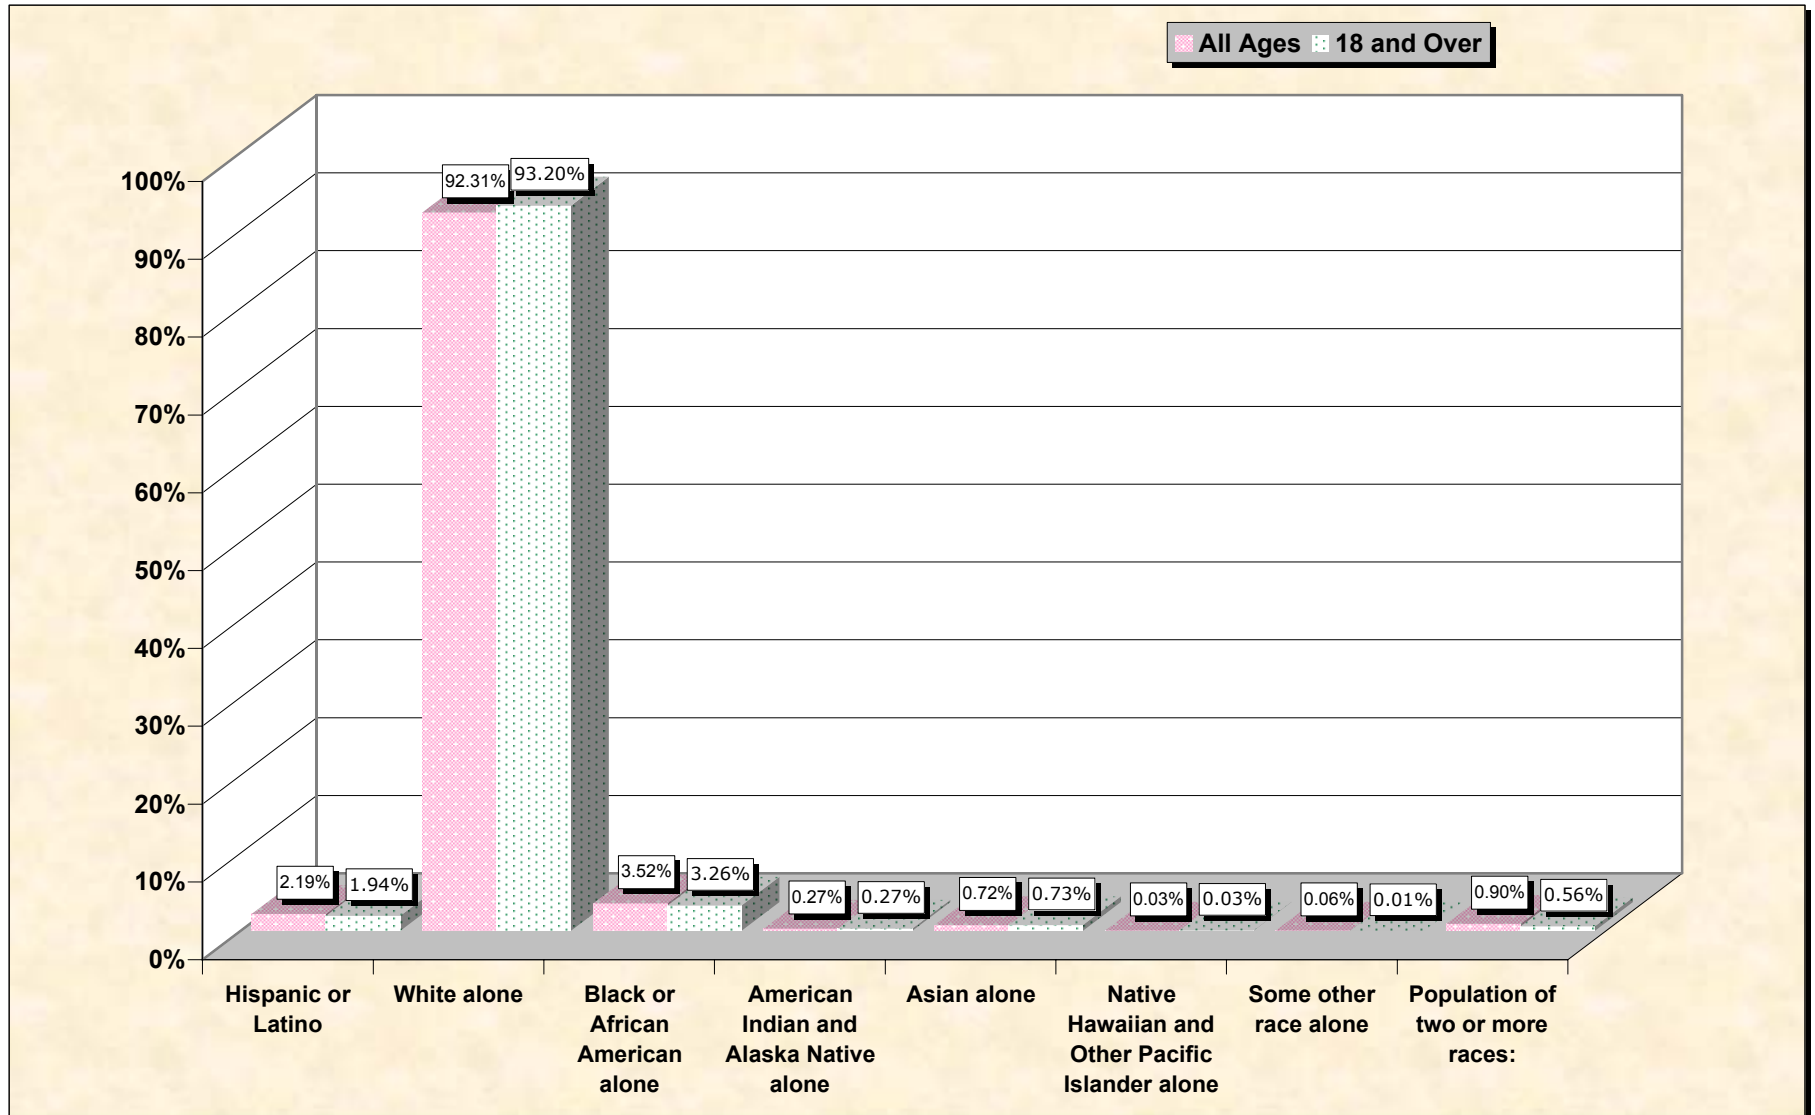

# Population by Race or Ethnicity and Age

## Coffee County, Tennessee

**Data Set: Census 2000 Redistricting Data (Public Law 94-171) Summary File**

[www.fairdata2000.com](http://www.fairdata2000.com)

[3-Oct-02](#)

# Hispanic or Latino, and not Hispanic by Race and Age Coffee County, Tennessee

Source: Data Set: Census 2000 Redistricting Data (Public Law 94-171) Summary File. PL2. HISPANIC OR LATINO, AND NOT HISPANIC OR LATINO BY RACE [73] - Universe: Total population; PL4. HISPANIC OR LATINO, AND NOT HISPANIC OR LATINO BY RACE FOR THE POPULATION 18 YEARS AND OVER [73] - Universe: Total population 18 years and over

**source data for chart**

**HISPANIC OR LATINO, AND NOT HISPANIC OR LATINO BY RACE**

	<b>Coffee County, Tennessee</b>
Total:	48,014
Hispanic or Latino	1,051
Not Hispanic or Latino:	46,963
Population of one race:	46,529
White alone	44,324
Black or African American alone	1,689
American Indian and Alaska Native alone	130
Asian alone	346
Native Hawaiian and Other Pacific Islander alone	13
Some other race alone	27
Population of two or more races:	434