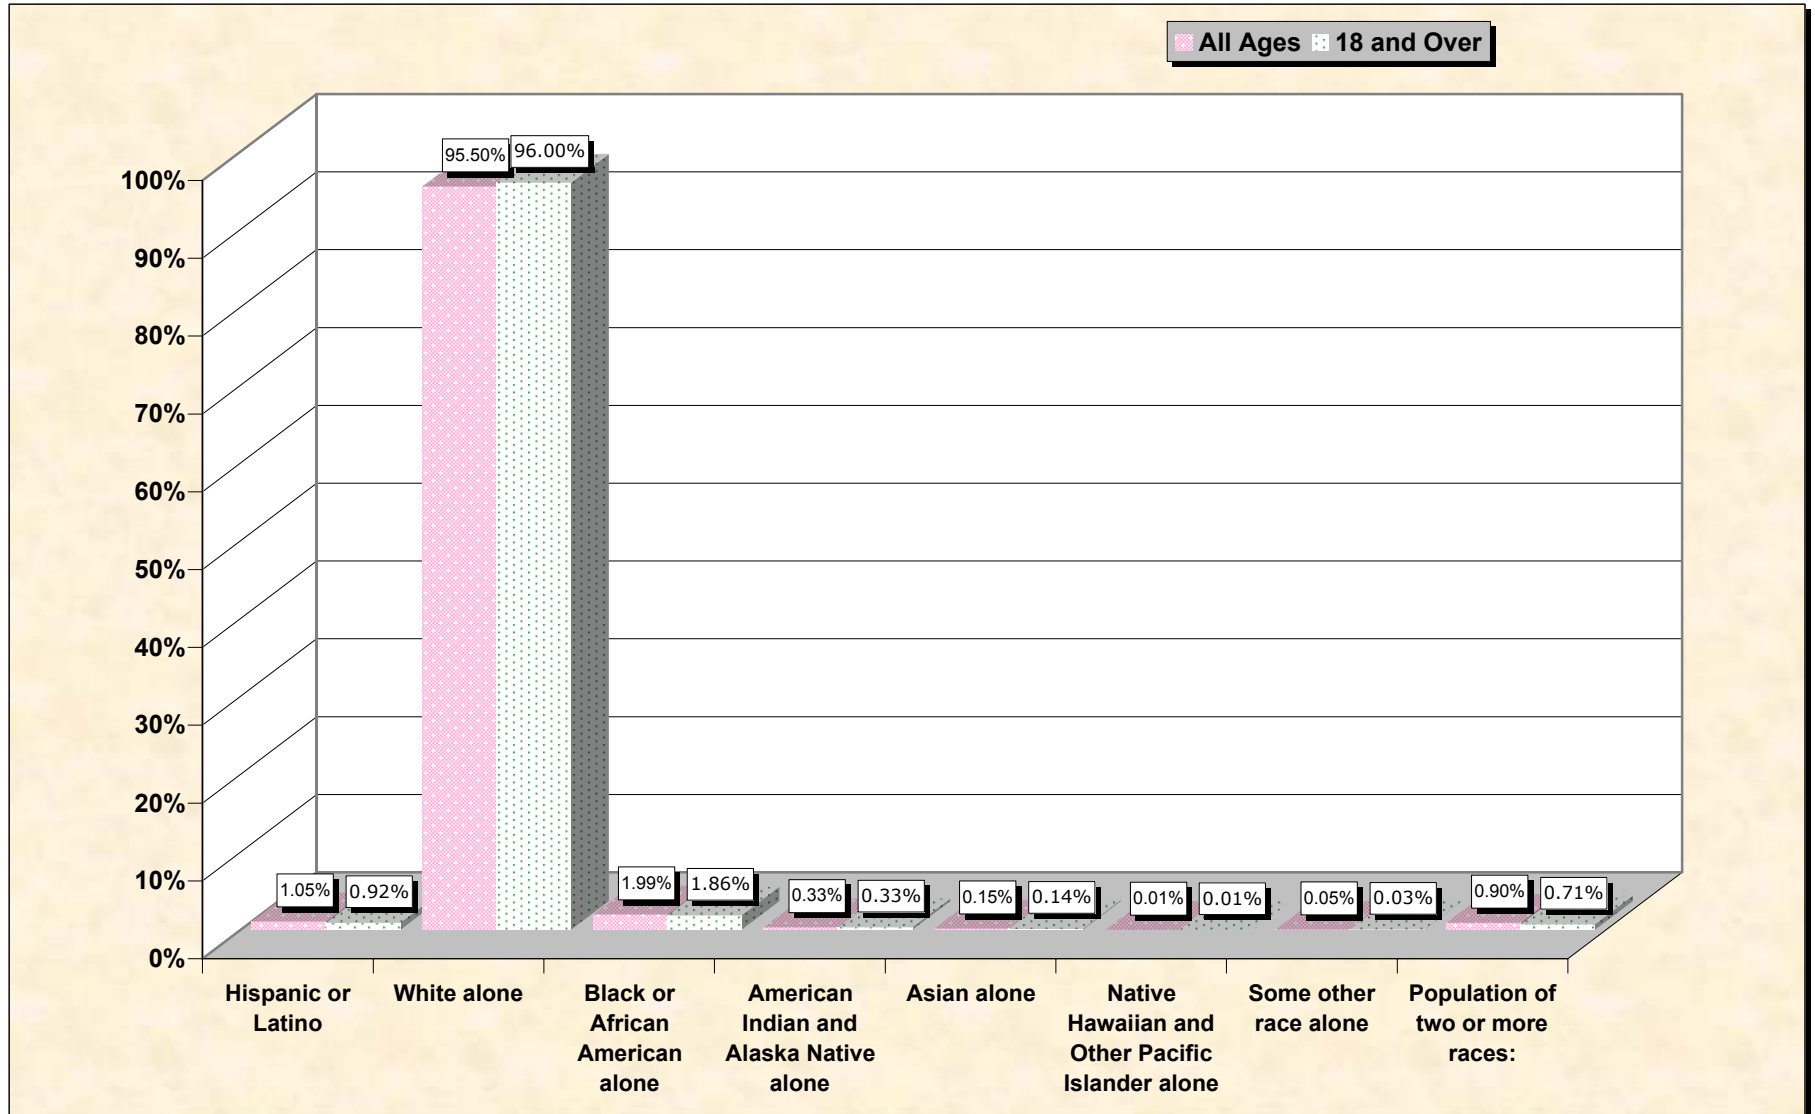

# Population by Race or Ethnicity and Age

# Hispanic or Latino, and not Hispanic by Race and Age Cocke County, Tennessee

Source: Data Set: Census 2000 Redistricting Data (Public Law 94-171) Summary File. PL2. HISPANIC OR LATINO, AND NOT HISPANIC OR LATINO BY RACE [73] - Universe: Total population; PL4. HISPANIC OR LATINO, AND NOT HISPANIC OR LATINO BY RACE FOR THE POPULATION 18 YEARS AND OVER [73] - Universe: Total population 18 years and over

**source data for chart**

**HISPANIC OR LATINO, AND NOT HISPANIC OR LATINO BY RACE**

|  | <b>Cocke County,<br/>Tennessee</b> |
|--|------------------------------------|
| Total:   | 33,565                             |
| Hispanic or Latino                               | 354                                |
| Not Hispanic or Latino:                          | 33,211                             |
| Population of one race:                          | 32,909                             |
| White alone                                      | 32,056                             |
| Black or African American alone                  | 668                                |
| American Indian and Alaska Native alone          | 110                                |
| Asian alone                                      | 52                                 |
| Native Hawaiian and Other Pacific Islander alone | 5                                  |
| Some other race alone                            | 18                                 |
| Population of two or more races:                 | 302                                |

Source: Data Set: Census 2000 Redistricting Data (Public Law 94-171) Summary File. PL2. HISPANIC OR LATINO, AND NOT HISPANIC OR LATINO BY RACE [73] - Universe: Total population

**HISPANIC OR LATINO, AND NOT HISPANIC OR LATINO BY RACE FOR THE POPULATION 18 YEARS AND OVER**