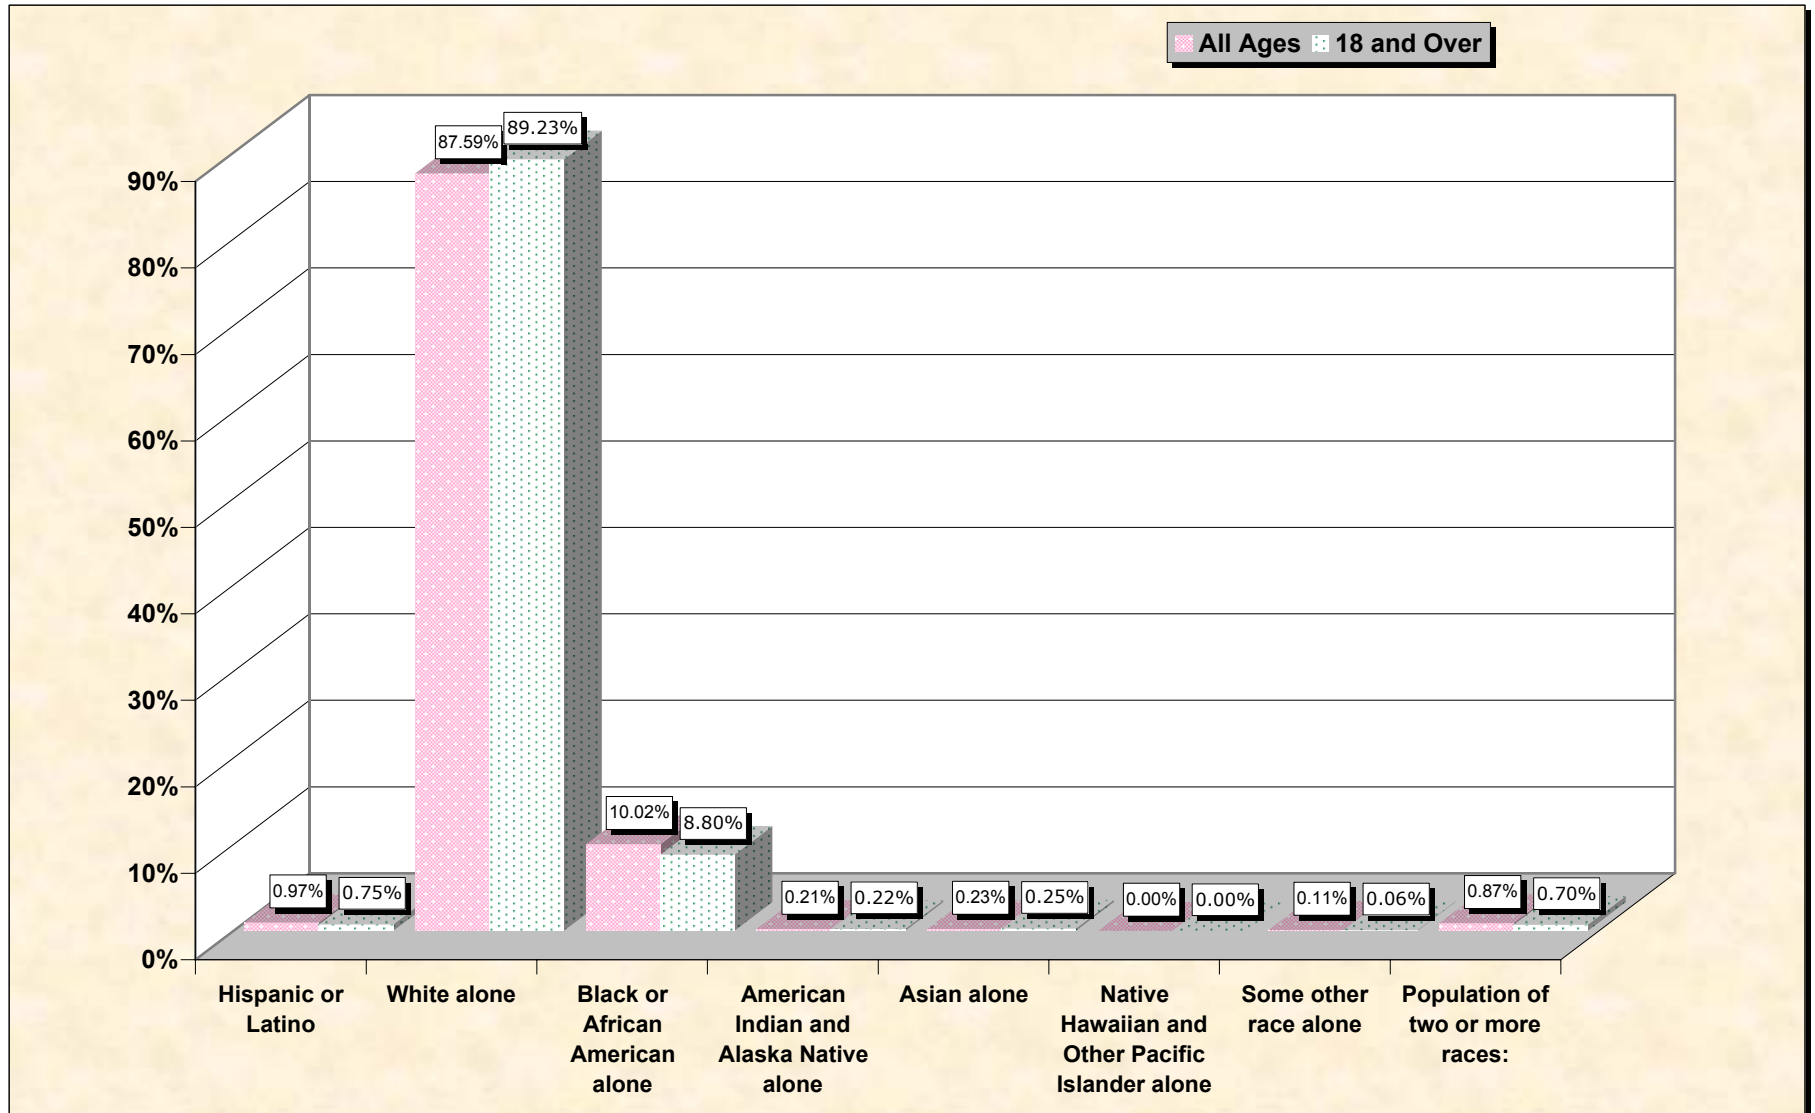

# Population by Race or Ethnicity and Age

# Hispanic or Latino, and not Hispanic by Race and Age Chester County, Tennessee

Source: Data Set: Census 2000 Redistricting Data (Public Law 94-171) Summary File. PL2. HISPANIC OR LATINO, AND NOT HISPANIC OR LATINO BY RACE [73] - Universe: Total population; PL4. HISPANIC OR LATINO, AND NOT HISPANIC OR LATINO BY RACE FOR THE POPULATION 18 YEARS AND OVER [73] - Universe: Total population 18 years and over

**source data for chart**

**HISPANIC OR LATINO, AND NOT HISPANIC OR LATINO BY RACE**

	<b>Chester County, Tennessee</b>
Total:	15,540
Hispanic or Latino	150
Not Hispanic or Latino:	15,390
Population of one race:	15,255
White alone	13,612
Black or African American alone	1,557
American Indian and Alaska Native alone	33
Asian alone	36
Native Hawaiian and Other Pacific Islander alone	0
Some other race alone	17
Population of two or more races:	135

Source: Data Set: Census 2000 Redistricting Data (Public Law 94-171) Summary File. PL2. HISPANIC OR LATINO, AND NOT HISPANIC OR LATINO BY RACE [73] - Universe: Total population

**HISPANIC OR LATINO, AND NOT HISPANIC OR LATINO BY RACE FOR THE POPULATION 18 YEARS AND OVER**