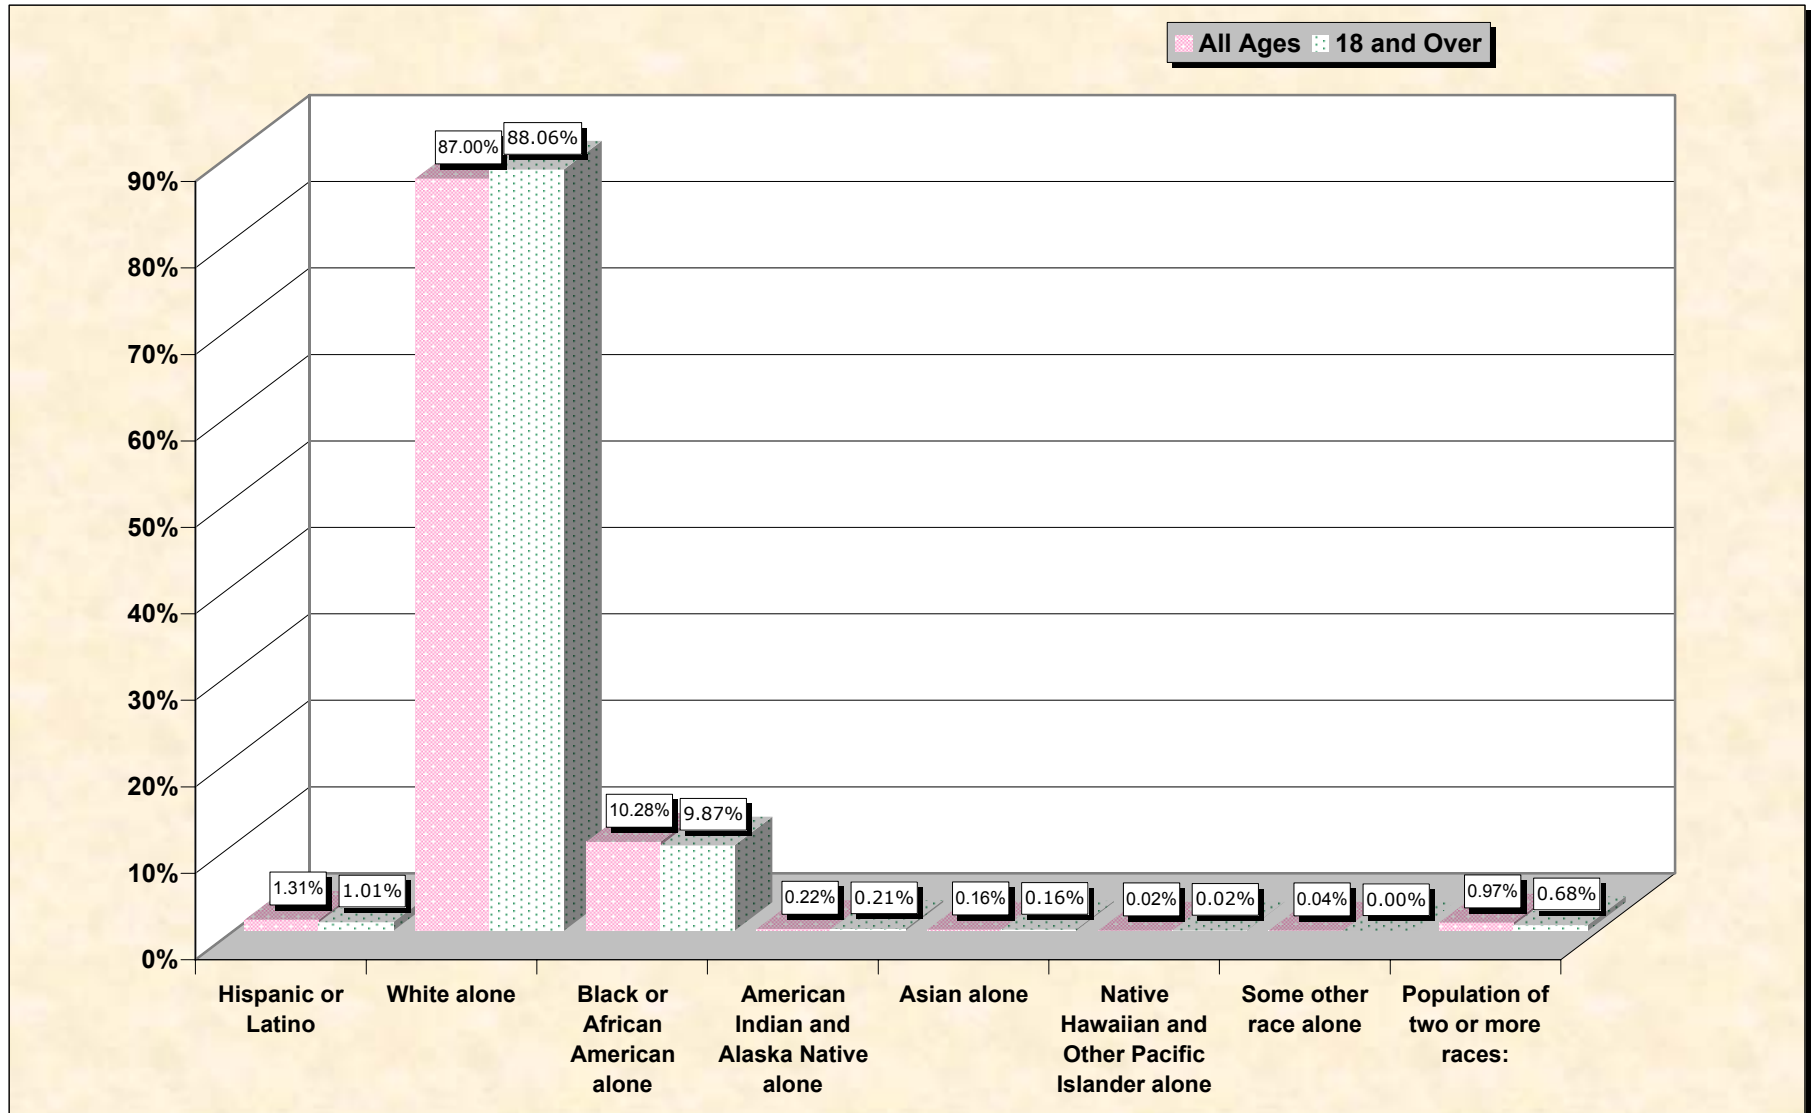

Population by Race or Ethnicity and Age

Carroll County, Tennessee

Data Set: Census 2000 Redistricting Data (Public Law 94-171) Summary File

www.fairdata2000.com

[3-Oct-02](#)

Hispanic or Latino, and not Hispanic by Race and Age Carroll County, Tennessee

Source: Data Set: Census 2000 Redistricting Data (Public Law 94-171) Summary File. PL2. HISPANIC OR LATINO, AND NOT HISPANIC OR LATINO BY RACE [73] - Universe: Total population; PL4. HISPANIC OR LATINO, AND NOT HISPANIC OR LATINO BY RACE FOR THE POPULATION 18 YEARS AND OVER [73] - Universe: Total population 18 years and over

source data for chart

HISPANIC OR LATINO, AND NOT HISPANIC OR LATINO BY RACE

| | Carroll County, Tennessee |
|--|--------------------------------------|
| Total: | 29,475 |
| Hispanic or Latino | 386 |
| Not Hispanic or Latino: | 29,089 |
| Population of one race: | 28,804 |
| White alone | 25,643 |
| Black or African American alone | 3,030 |
| American Indian and Alaska Native alone | 66 |
| Asian alone | 47 |
| Native Hawaiian and Other Pacific Islander alone | 5 |
| Some other race alone | 13 |
| Population of two or more races: | 285 |

| | Carroll County, Tennessee |
|--|--------------------------------------|
| Total: | 22,635 |
| Hispanic or Latino | 228 |
| Not Hispanic or Latino: | 22,407 |
| Population of one race: | 22,254 |
| White alone | 19,932 |
| Black or African American alone | 2,233 |
| American Indian and Alaska Native alone | 48 |
| Asian alone | 36 |
| Native Hawaiian and Other Pacific Islander alone | 5 |
| Some other race alone | 0 |
| Population of two or more races: | 153 |