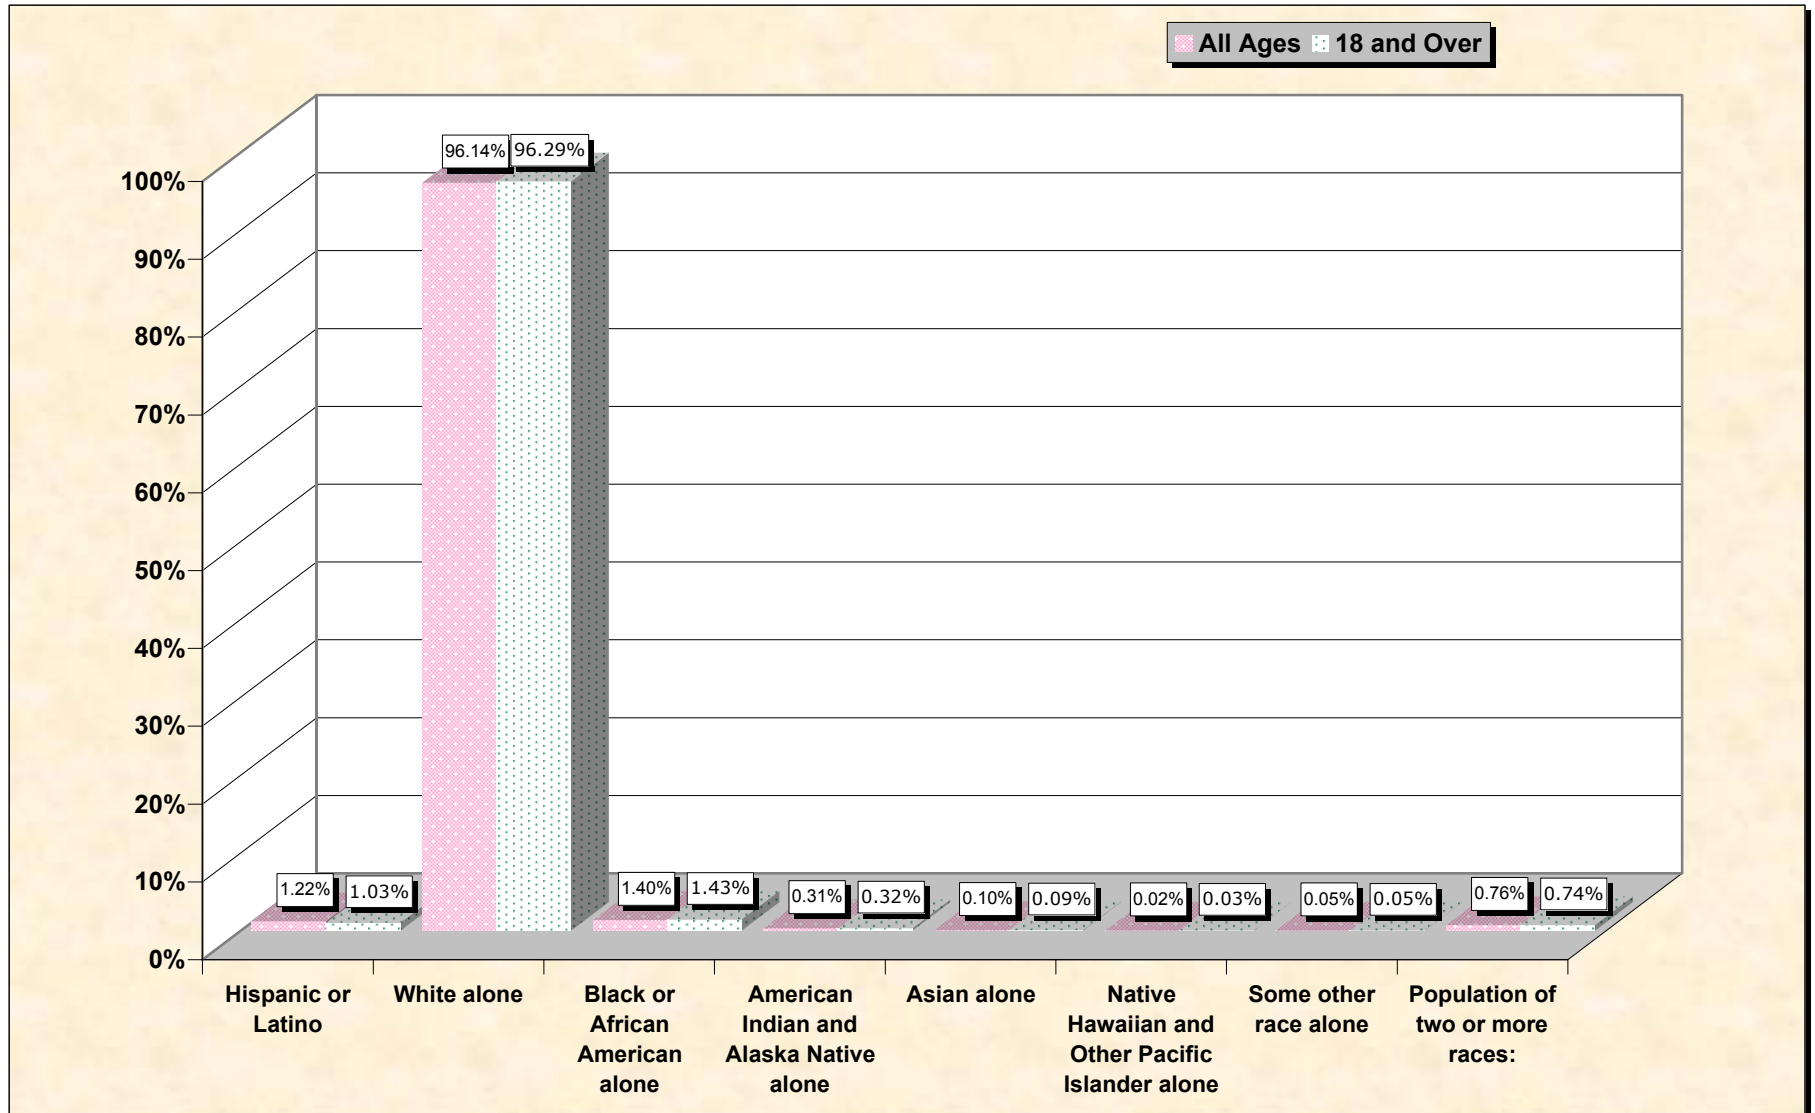

Population by Race or Ethnicity and Age

Cannon County, Tennessee

Data Set: Census 2000 Redistricting Data (Public Law 94-171) Summary File

www.fairdata2000.com

[3-Oct-02](#)

Hispanic or Latino, and not Hispanic by Race and Age Cannon County, Tennessee

Source: Data Set: Census 2000 Redistricting Data (Public Law 94-171) Summary File. PL2. HISPANIC OR LATINO, AND NOT HISPANIC OR LATINO BY RACE [73] - Universe: Total population; PL4. HISPANIC OR LATINO, AND NOT HISPANIC OR LATINO BY RACE FOR THE POPULATION 18 YEARS AND OVER [73] - Universe: Total population 18 years and over

source data for chart

HISPANIC OR LATINO, AND NOT HISPANIC OR LATINO BY RACE

	Cannon County, Tennessee
Total:	12,826
Hispanic or Latino	157
Not Hispanic or Latino:	12,669
Population of one race:	12,572
White alone	12,331
Black or African American alone	179
American Indian and Alaska Native alone	40
Asian alone	13
Native Hawaiian and Other Pacific Islander alone	3
Some other race alone	6
Population of two or more races:	97

Source: Data Set: Census 2000 Redistricting Data (Public Law 94-171) Summary File. PL2. HISPANIC OR LATINO, AND NOT HISPANIC OR LATINO BY RACE [73] - Universe: Total population

HISPANIC OR LATINO, AND NOT HISPANIC OR LATINO BY RACE FOR THE POPULATION 18 YEARS AND OVER