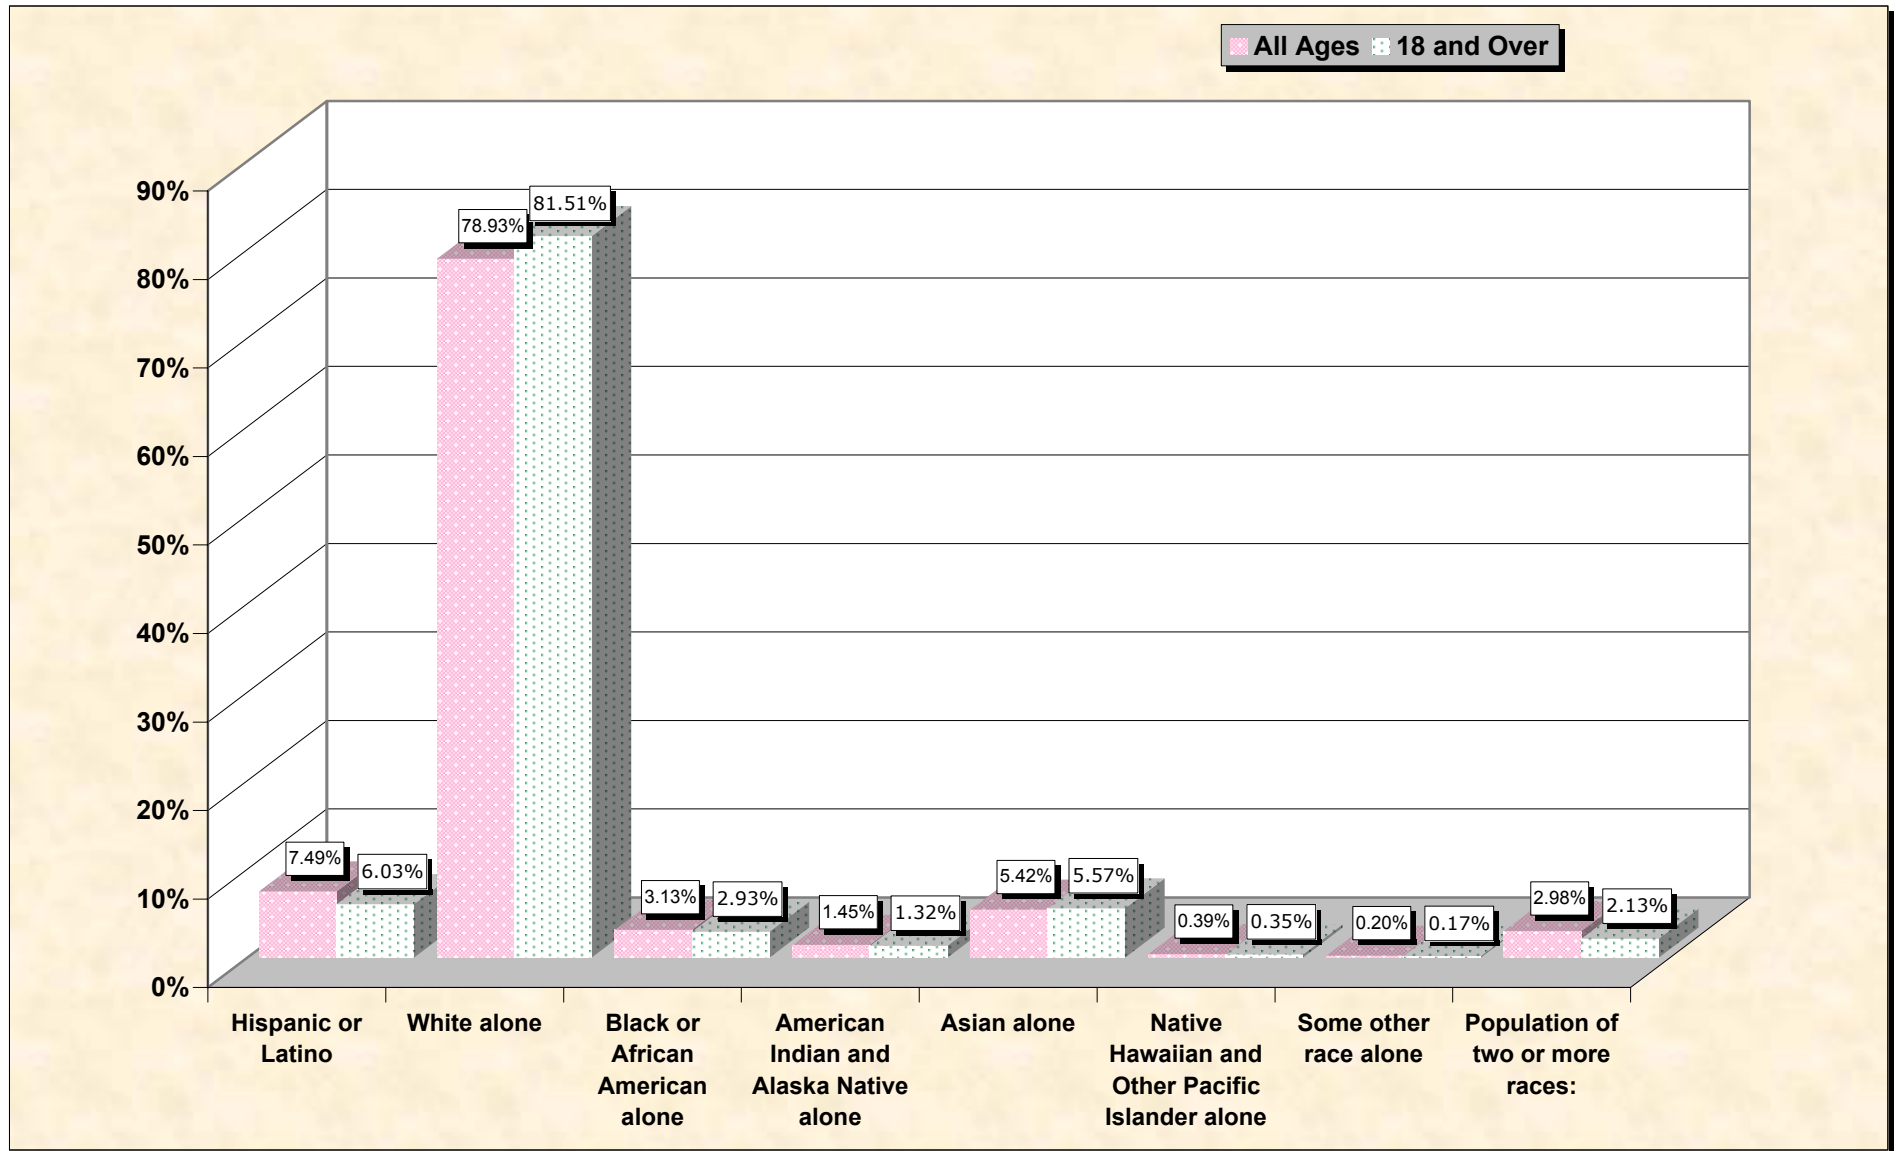

Population by Race or Ethnicity and Age

Washington

Data Set: Census 2000 Redistricting Data (Public Law 94-171) Summary File

www.fairdata2000.com

[3-Oct-02](#)

Hispanic or Latino, and not Hispanic by Race and Age Washington

Source: Data Set: Census 2000 Redistricting Data (Public Law 94-171) Summary File. PL2. HISPANIC OR LATINO, AND NOT HISPANIC OR LATINO BY RACE [73] - Universe: Total population; PL4. HISPANIC OR LATINO, AND NOT HISPANIC OR LATINO BY RACE FOR THE POPULATION 18 YEARS AND OVER [73] - Universe: Total population 18 years and over

source data for Chart

HISPANIC OR LATINO, AND NOT HISPANIC OR LATINO BY RACE

	Washington
Total:	5,894,121
Hispanic or Latino	441,509
Not Hispanic or Latino:	5,452,612
Population of one race:	5,276,686
White alone	4,652,490
Black or African American alone	184,631
American Indian and Alaska Native alone	85,396
Asian alone	319,401
Native Hawaiian and Other Pacific Islander alone	22,779
Some other race alone	11,989
Population of two or more races:	175,926

	Washington
Total:	4,380,278
Hispanic or Latino	264,099
Not Hispanic or Latino:	4,116,179
Population of one race:	4,022,810
White alone	3,570,441
Black or African American alone	128,284
American Indian and Alaska Native alone	57,677
Asian alone	243,848
Native Hawaiian and Other Pacific Islander alone	15,276
Some other race alone	7,284
Population of two or more races:	93,369