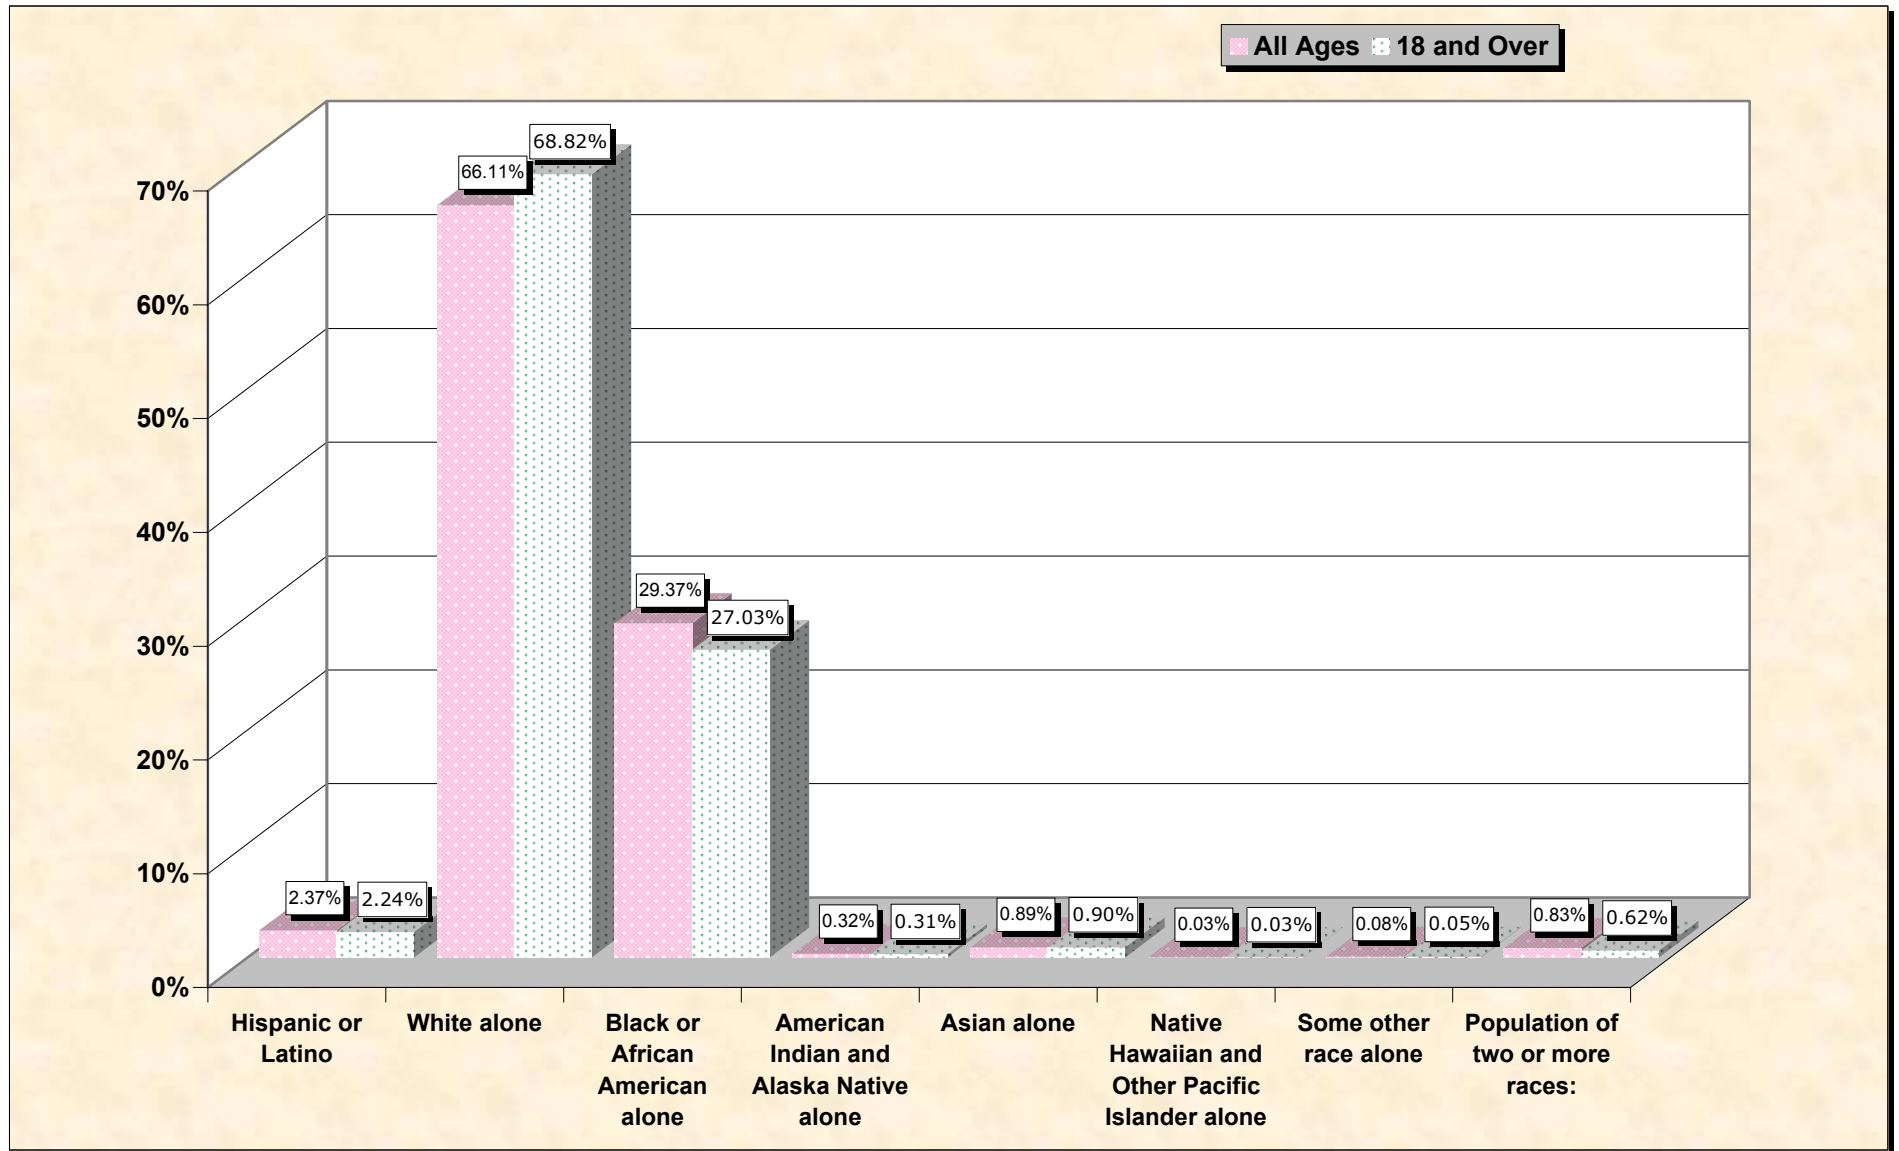

# Population by Race or Ethnicity and Age

## South Carolina

**Data Set: Census 2000 Redistricting Data (Public Law 94-171) Summary File**

[www.fairdata2000.com](http://www.fairdata2000.com)

[3-Oct-02](#)

# Hispanic or Latino, and not Hispanic by Race and Age South Carolina

Source: Data Set: Census 2000 Redistricting Data (Public Law 94-171) Summary File. PL2. HISPANIC OR LATINO, AND NOT HISPANIC OR LATINO BY RACE [73] - Universe: Total population; PL4. HISPANIC OR LATINO, AND NOT HISPANIC OR LATINO BY RACE FOR THE POPULATION 18 YEARS AND OVER [73] - Universe: Total population 18 years and over

**source data for Chart**

**HISPANIC OR LATINO, AND NOT HISPANIC OR LATINO BY RACE**

	<b>South Carolina</b>
Total:	4,012,012
Hispanic or Latino	95,076
Not Hispanic or Latino:	3,916,936
Population of one race:	3,883,646
White alone	2,652,291
Black or African American alone	1,178,486
American Indian and Alaska Native alone	12,765
Asian alone	35,568
Native Hawaiian and Other Pacific Islander alone	1,270
Some other race alone	3,266
Population of two or more races:	33,290