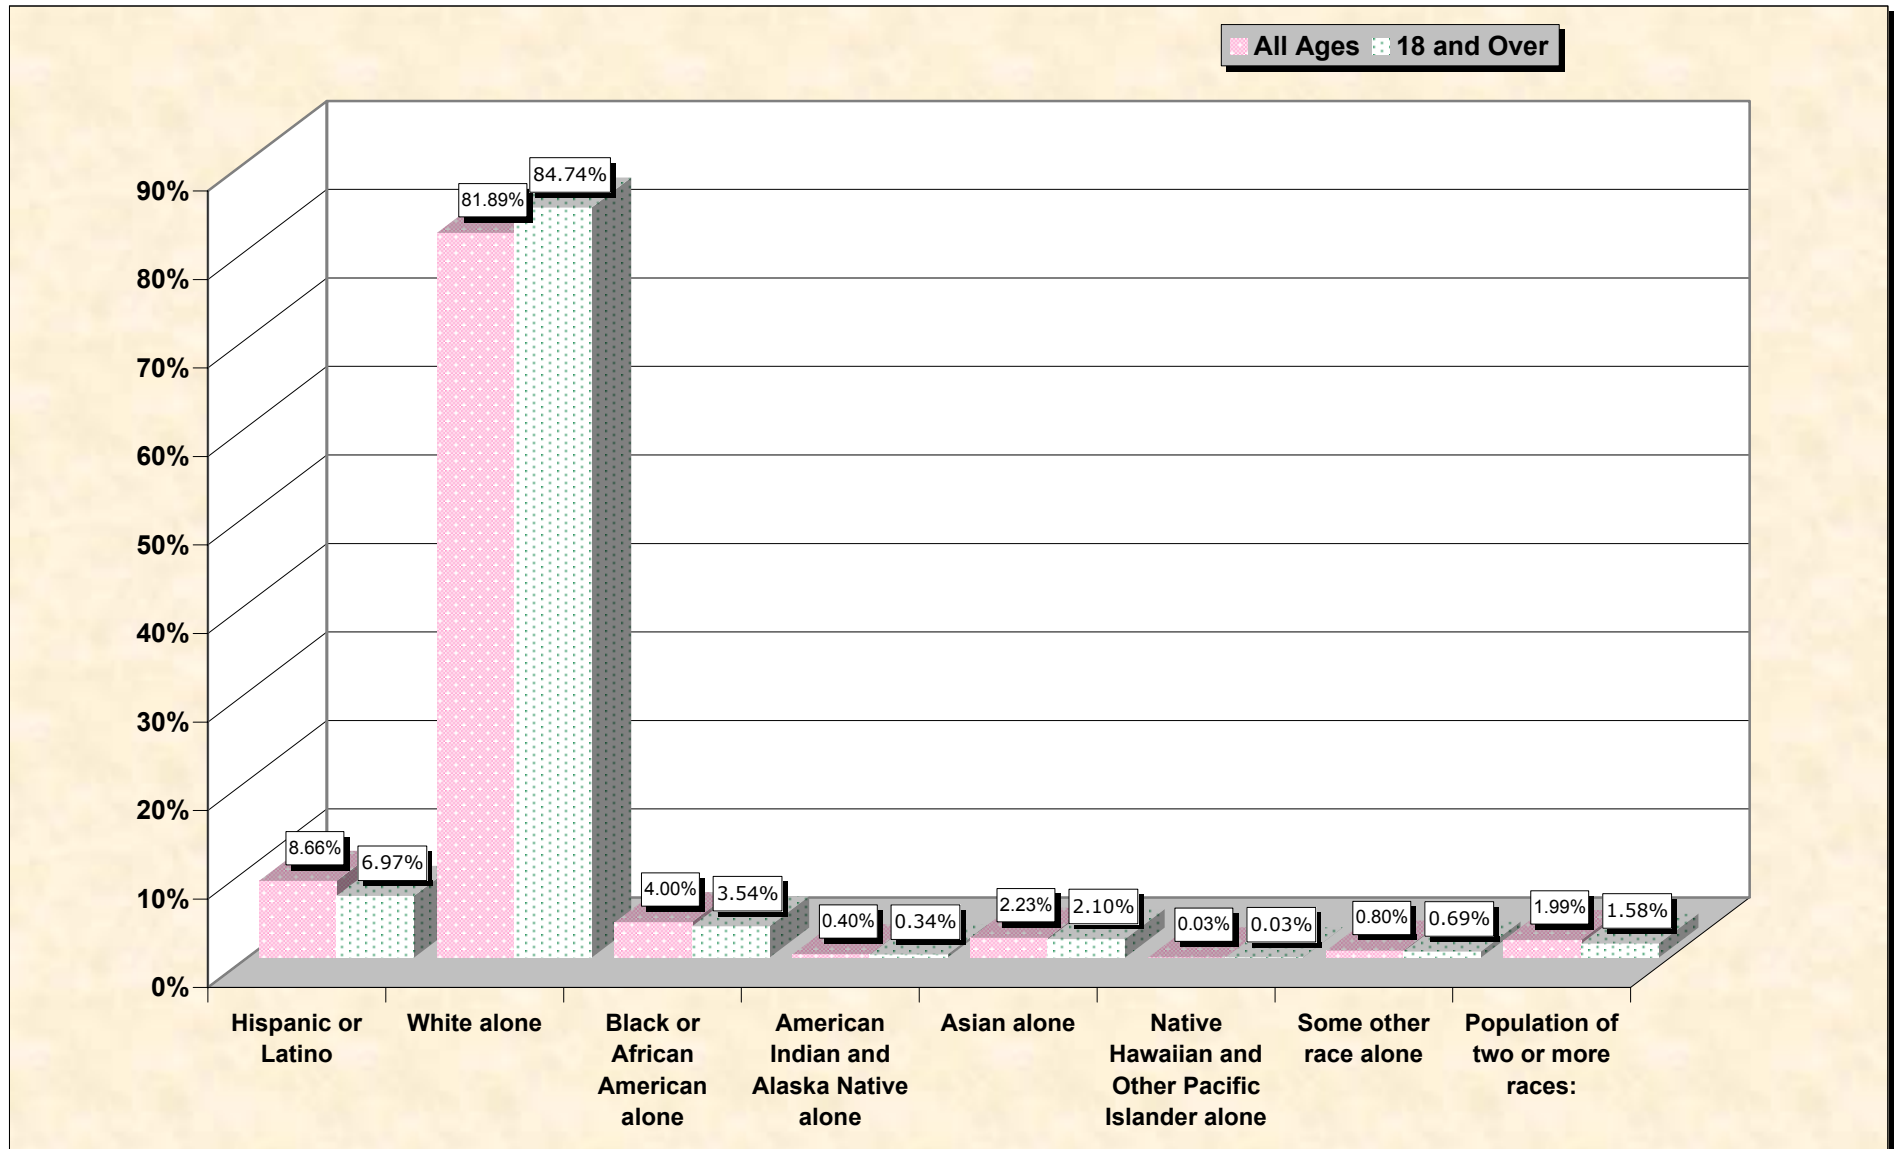

# Population by Race or Ethnicity and Age

# Hispanic or Latino, and not Hispanic by Race and Age Rhode Island

Source: Data Set: Census 2000 Redistricting Data (Public Law 94-171) Summary File. PL2. HISPANIC OR LATINO, AND NOT HISPANIC OR LATINO BY RACE [73] - Universe: Total population; PL4. HISPANIC OR LATINO, AND NOT HISPANIC OR LATINO BY RACE FOR THE POPULATION 18 YEARS AND OVER [73] - Universe: Total population 18 years and over

**source data for Chart**

**HISPANIC OR LATINO, AND NOT HISPANIC OR LATINO BY RACE**

	<b>Rhode Island</b>
Total:	1,048,319
Hispanic or Latino	90,820
Not Hispanic or Latino:	957,499
Population of one race:	936,683
White alone	858,433
Black or African American alone	41,922
American Indian and Alaska Native alone	4,181
Asian alone	23,416
Native Hawaiian and Other Pacific Islander alone	320
Some other race alone	8,411
Population of two or more races:	20,816

Source: Data Set: Census 2000 Redistricting Data (Public Law 94-171) Summary File. PL2. HISPANIC OR LATINO, AND NOT HISPANIC OR LATINO BY RACE [73] - Universe: Total population

**HISPANIC OR LATINO, AND NOT HISPANIC OR LATINO BY RACE FOR THE POPULATION 18 YEARS AND OVER**