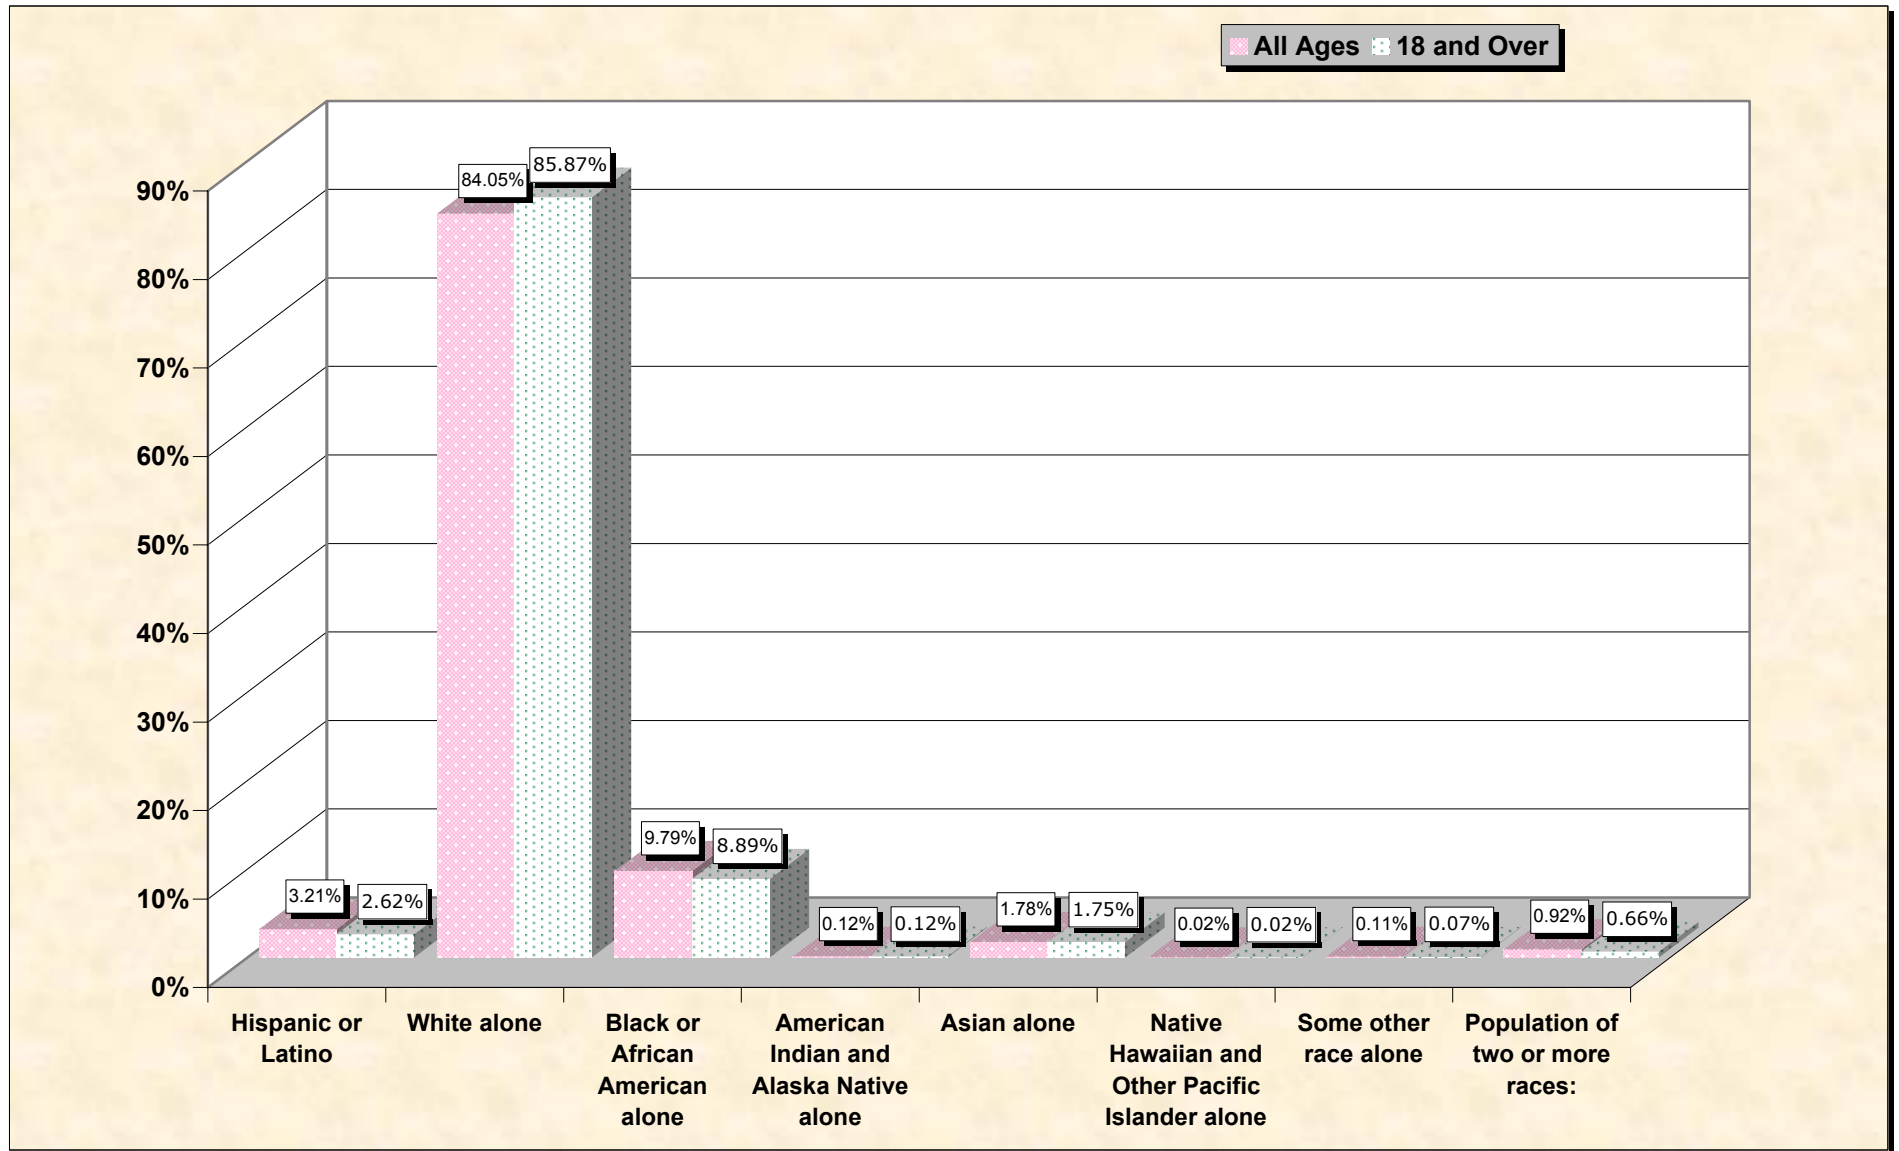

Population by Race or Ethnicity and Age

Pennsylvania

Data Set: Census 2000 Redistricting Data (Public Law 94-171) Summary File

www.fairdata2000.com

[3-Oct-02](#)

Hispanic or Latino, and not Hispanic by Race and Age Pennsylvania

Source: Data Set: Census 2000 Redistricting Data (Public Law 94-171) Summary File. PL2. HISPANIC OR LATINO, AND NOT HISPANIC OR LATINO BY RACE [73] - Universe: Total population; PL4. HISPANIC OR LATINO, AND NOT HISPANIC OR LATINO BY RACE FOR THE POPULATION 18 YEARS AND OVER [73] - Universe: Total population 18 years and over

source data for Chart

HISPANIC OR LATINO, AND NOT HISPANIC OR LATINO BY RACE

	Pennsylvania
Total:	12,281,054
Hispanic or Latino	394,088
Not Hispanic or Latino:	11,886,966
Population of one race:	11,773,869
White alone	10,322,455
Black or African American alone	1,202,437
American Indian and Alaska Native alone	14,904
Asian alone	218,296
Native Hawaiian and Other Pacific Islander alone	2,691
Some other race alone	13,086
Population of two or more races:	113,097

	Pennsylvania
Total:	9,358,833
Hispanic or Latino	245,424
Not Hispanic or Latino:	9,113,409
Population of one race:	9,051,696
White alone	8,036,037
Black or African American alone	832,144
American Indian and Alaska Native alone	11,139
Asian alone	163,677
Native Hawaiian and Other Pacific Islander alone	2032
Some other race alone	6,667
Population of two or more races:	61,713