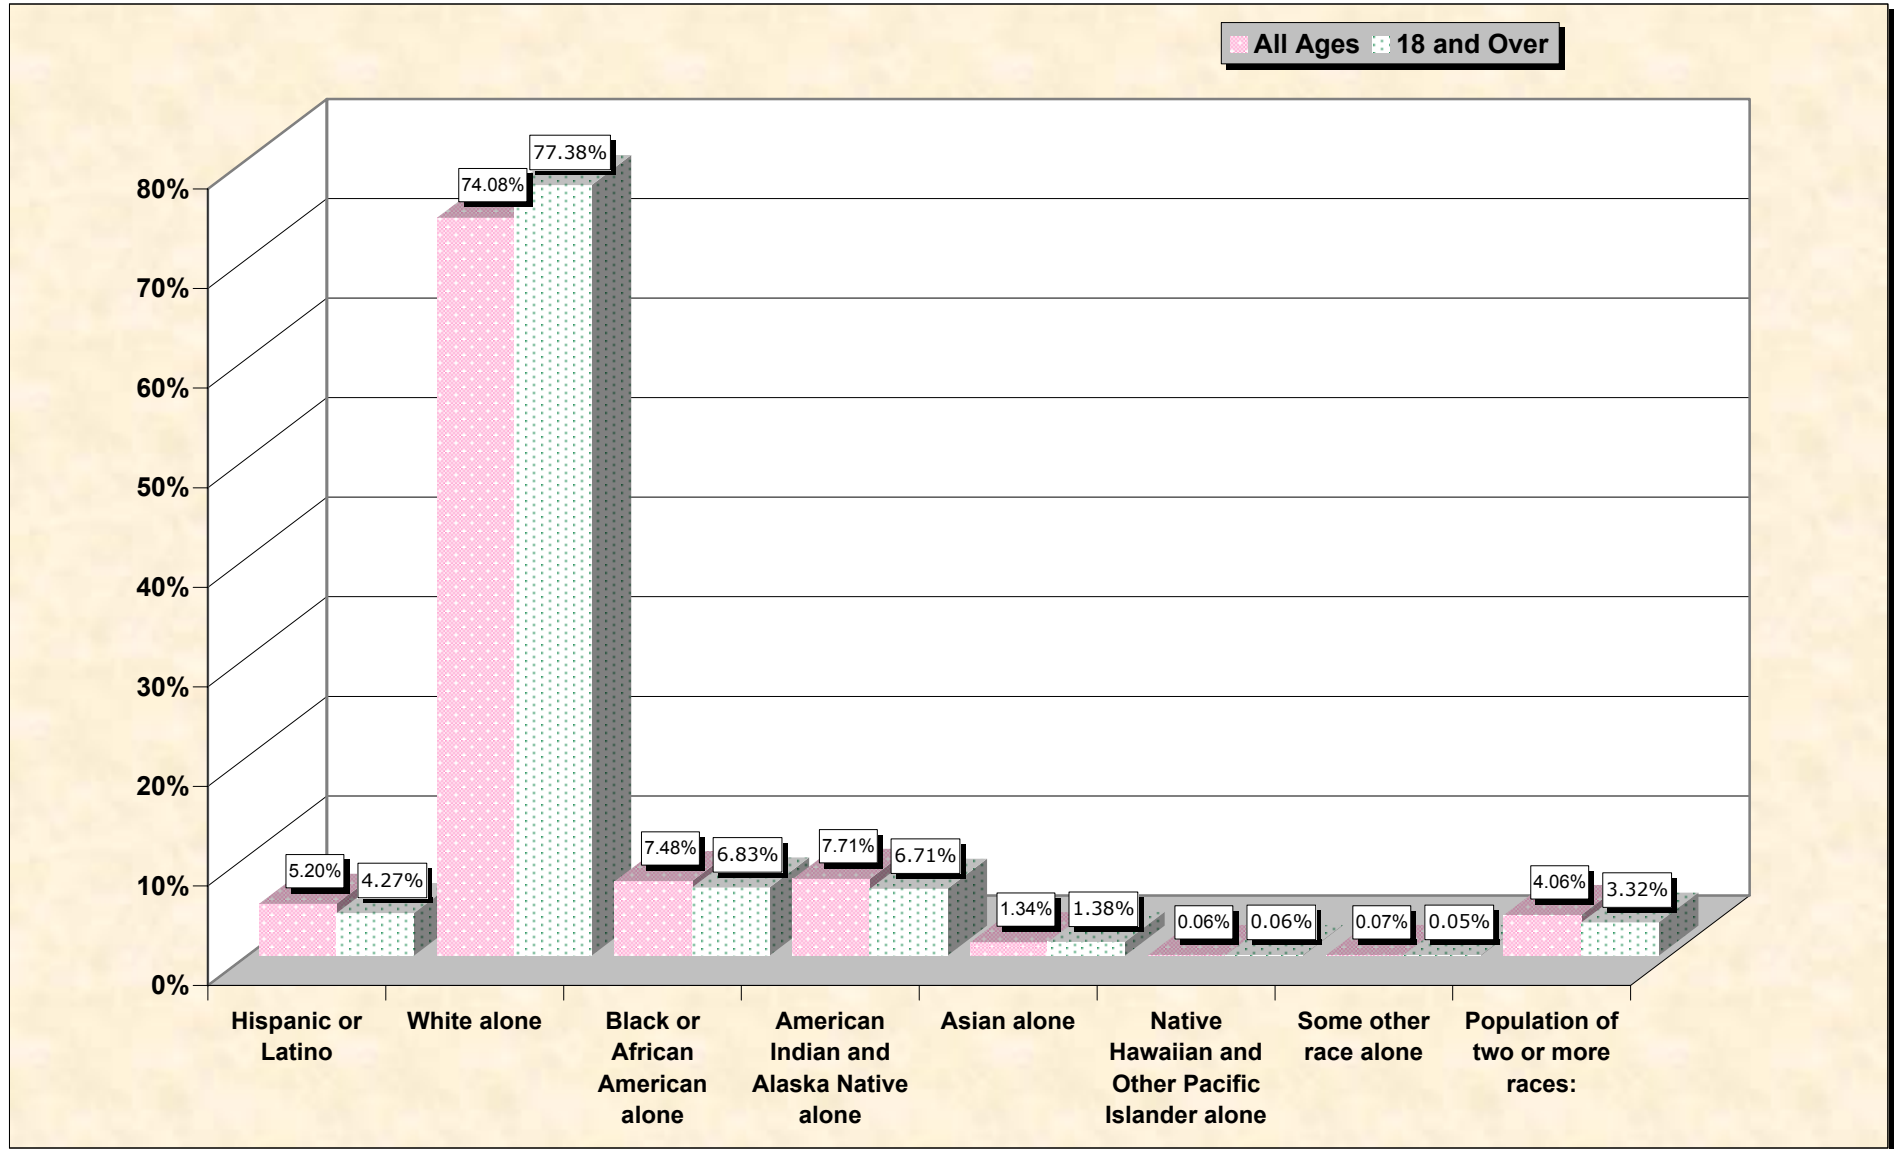

# Population by Race or Ethnicity and Age

# Hispanic or Latino, and not Hispanic by Race and Age Oklahoma

Source: Data Set: Census 2000 Redistricting Data (Public Law 94-171) Summary File. PL2. HISPANIC OR LATINO, AND NOT HISPANIC OR LATINO BY RACE [73] - Universe: Total population; PL4. HISPANIC OR LATINO, AND NOT HISPANIC OR LATINO BY RACE FOR THE POPULATION 18 YEARS AND OVER [73] - Universe: Total population 18 years and over

**source data for Chart**

**HISPANIC OR LATINO, AND NOT HISPANIC OR LATINO BY RACE**

	<b>Oklahoma</b>
Total:	3,450,654
Hispanic or Latino	179,304
Not Hispanic or Latino:	3,271,350
Population of one race:	3,131,101
White alone	2,556,368
Black or African American alone	257,981
American Indian and Alaska Native alone	266,158
Asian alone	46,172
Native Hawaiian and Other Pacific Islander alone	2,100
Some other race alone	2,322
Population of two or more races:	140,249

	<b>Oklahoma</b>
Total:	2,558,294
Hispanic or Latino	109,226
Not Hispanic or Latino:	2,449,068
Population of one race:	2,364,065
White alone	1,979,637
Black or African American alone	174,667
American Indian and Alaska Native alone	171,677
Asian alone	35,410
Native Hawaiian and Other Pacific Islander alone	1470
Some other race alone	1,204
Population of two or more races:	85,003