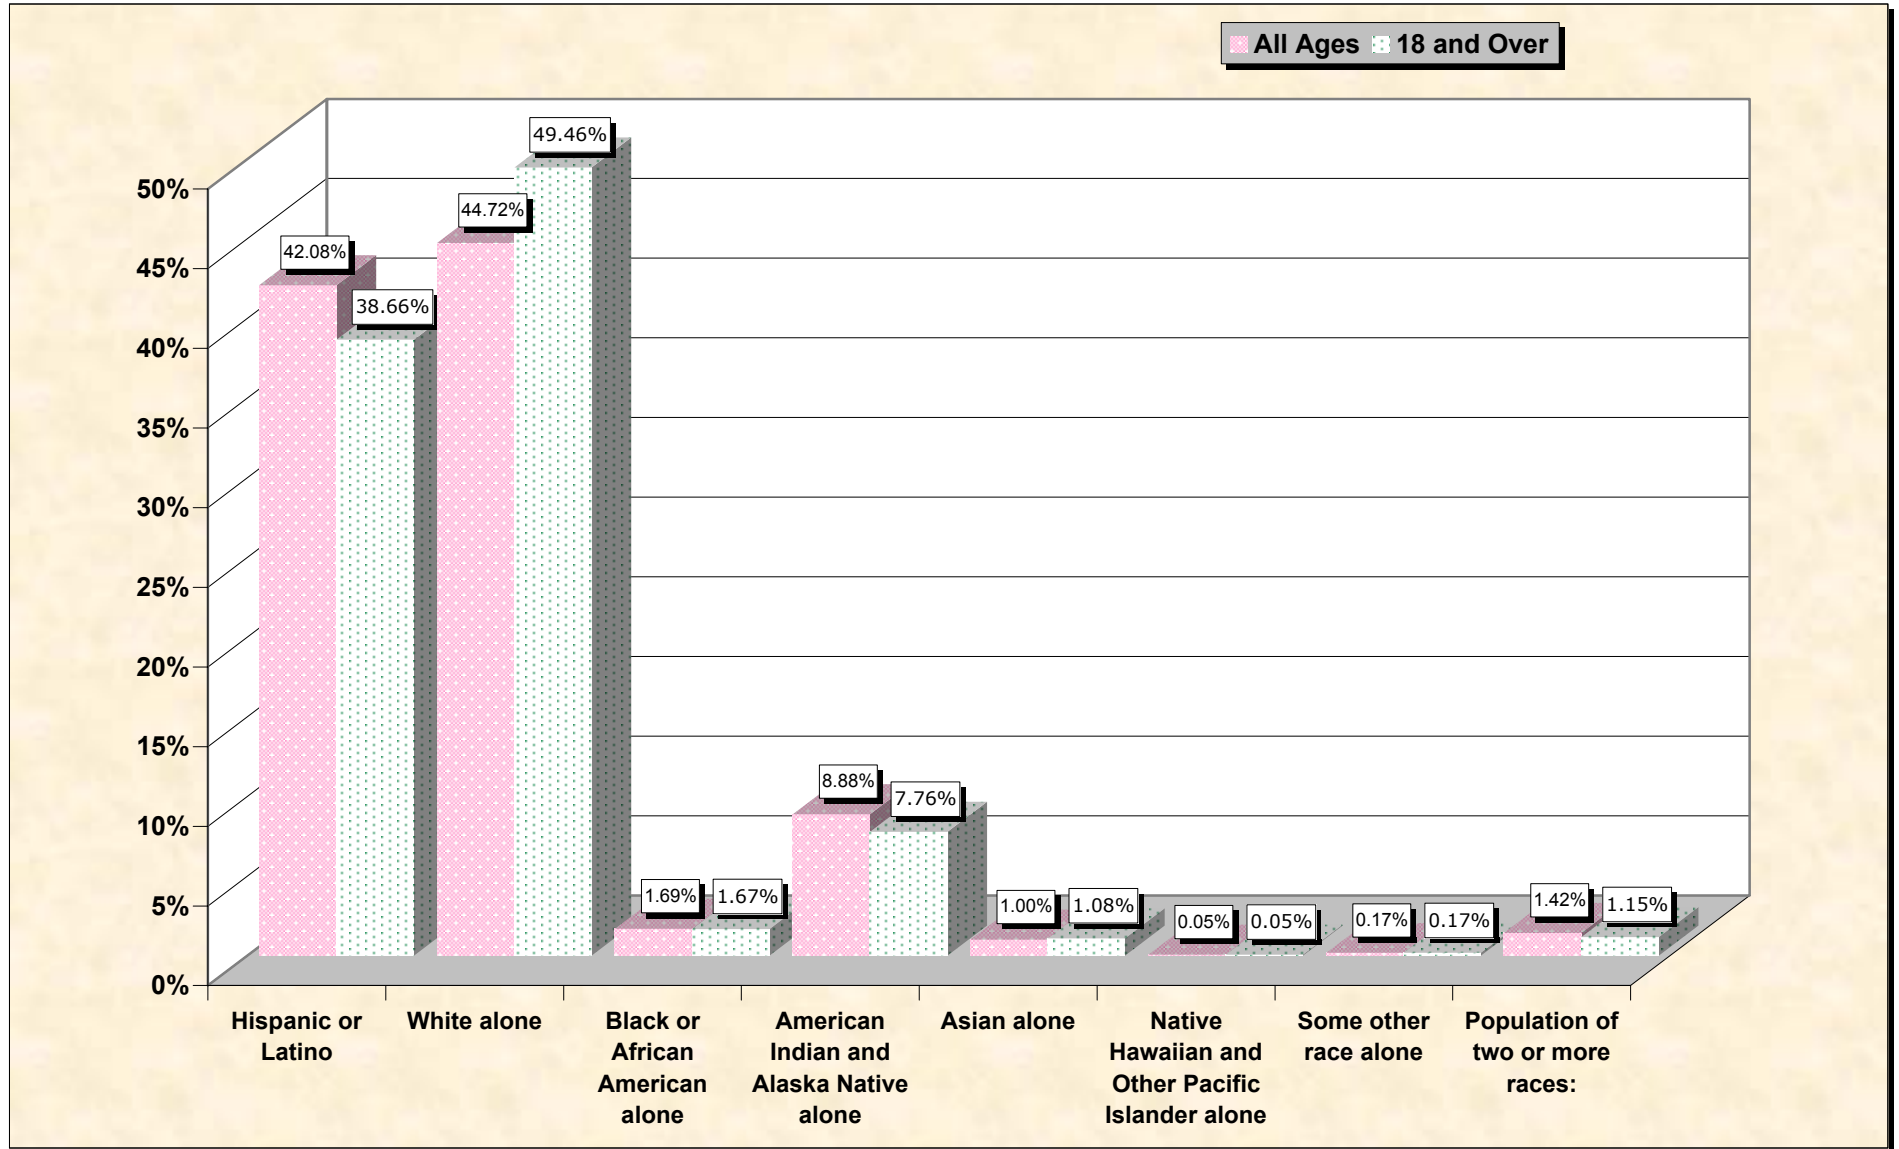

# Population by Race or Ethnicity and Age

## New Mexico

**Data Set: Census 2000 Redistricting Data (Public Law 94-171) Summary File**

[www.fairdata2000.com](http://www.fairdata2000.com)

[3-Oct-02](#)

# Hispanic or Latino, and not Hispanic by Race and Age New Mexico

Source: Data Set: Census 2000 Redistricting Data (Public Law 94-171) Summary File. PL2. HISPANIC OR LATINO, AND NOT HISPANIC OR LATINO BY RACE [73] - Universe: Total population; PL4. HISPANIC OR LATINO, AND NOT HISPANIC OR LATINO BY RACE FOR THE POPULATION 18 YEARS AND OVER [73] - Universe: Total population 18 years and over

**source data for Chart**

**HISPANIC OR LATINO, AND NOT HISPANIC OR LATINO BY RACE**

	<b>New Mexico</b>
Total:	1,819,046
Hispanic or Latino	765,386
Not Hispanic or Latino:	1,053,660
Population of one race:	1,027,867
White alone	813,495
Black or African American alone	30,654
American Indian and Alaska Native alone	161,460
Asian alone	18,257
Native Hawaiian and Other Pacific Islander alone	992
Some other race alone	3,009
Population of two or more races:	25,793