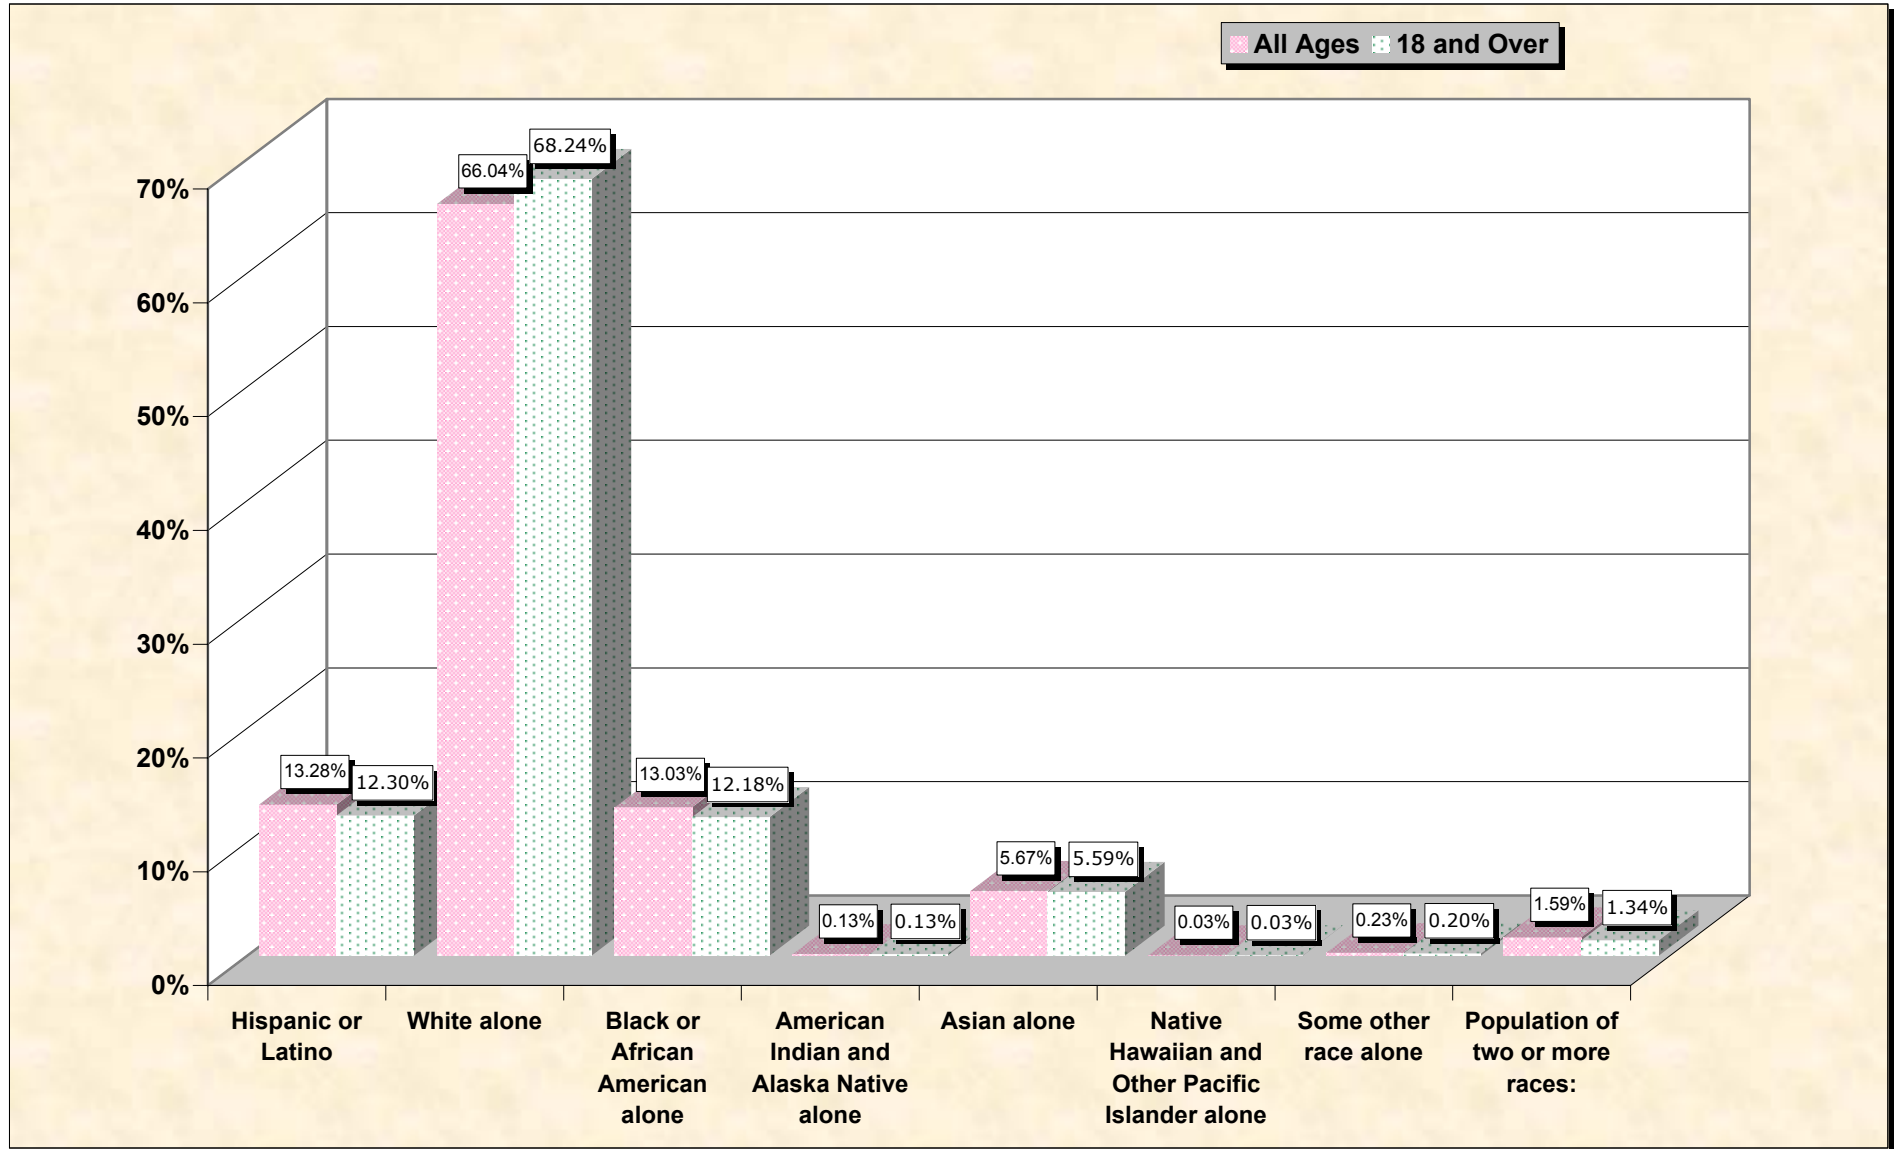

# Population by Race or Ethnicity and Age

**New Jersey**

**Data Set: Census 2000 Redistricting Data (Public Law 94-171) Summary File**

[www.fairdata2000.com](http://www.fairdata2000.com)

[3-Oct-02](#)

# Hispanic or Latino, and not Hispanic by Race and Age New Jersey

Source: Data Set: Census 2000 Redistricting Data (Public Law 94-171) Summary File. PL2. HISPANIC OR LATINO, AND NOT HISPANIC OR LATINO BY RACE [73] - Universe: Total population; PL4. HISPANIC OR LATINO, AND NOT HISPANIC OR LATINO BY RACE FOR THE POPULATION 18 YEARS AND OVER [73] - Universe: Total population 18 years and over

**source data for Chart**

**HISPANIC OR LATINO, AND NOT HISPANIC OR LATINO BY RACE**

	<b>New Jersey</b>
Total:	8,414,350
Hispanic or Latino	1,117,191
Not Hispanic or Latino:	7,297,159
Population of one race:	7,163,470
White alone	5,557,209
Black or African American alone	1,096,171
American Indian and Alaska Native alone	11,338
Asian alone	477,012
Native Hawaiian and Other Pacific Islander alone	2,175
Some other race alone	19,565
Population of two or more races:	133,689

	<b>New Jersey</b>
Total:	6,326,792
Hispanic or Latino	778,397
Not Hispanic or Latino:	5,548,395
Population of one race:	5,463,622
White alone	4,317,152
Black or African American alone	770,340
American Indian and Alaska Native alone	8,249
Asian alone	353,721
Native Hawaiian and Other Pacific Islander alone	1633
Some other race alone	12,527
Population of two or more races:	84,773