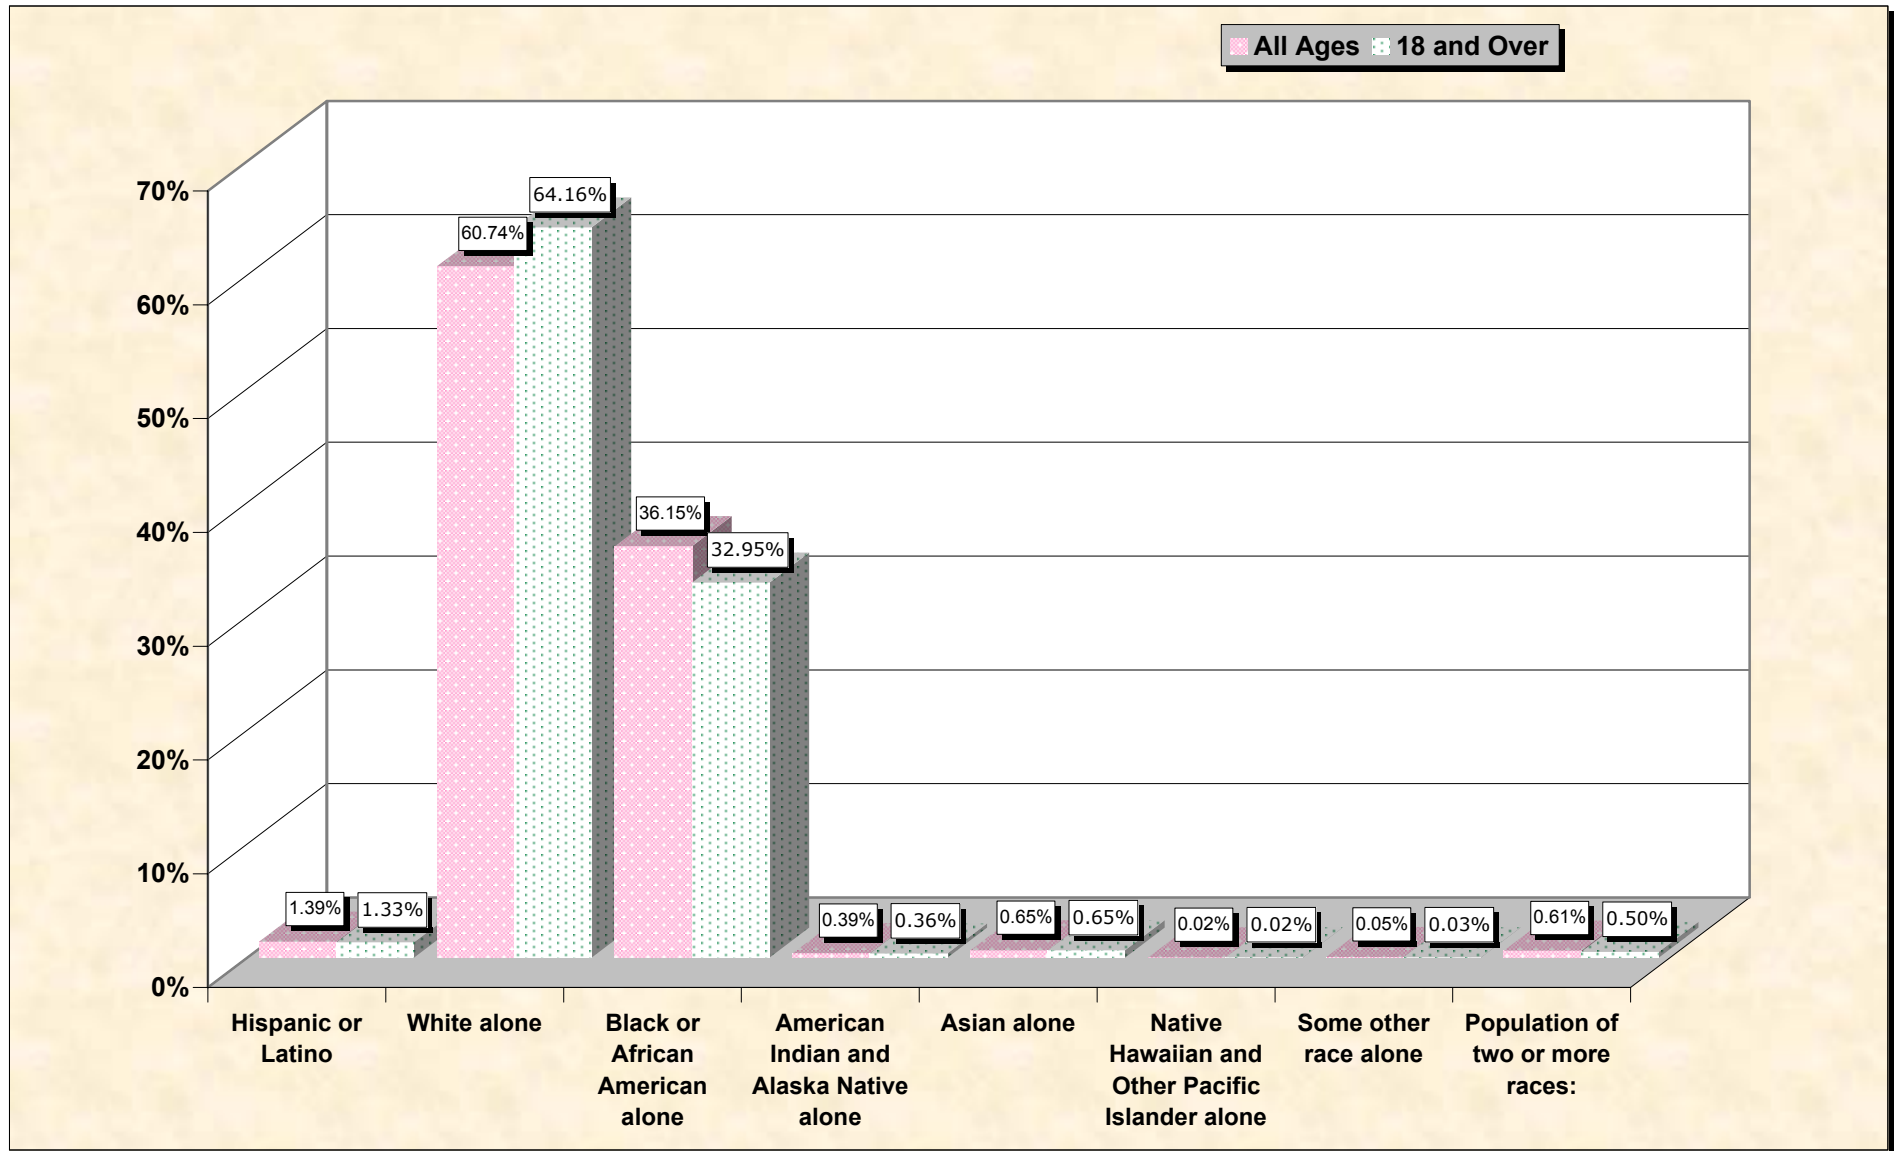

Population by Race or Ethnicity and Age

Mississippi

Data Set: Census 2000 Redistricting Data (Public Law 94-171) Summary File

www.fairdata2000.com

[3-Oct-02](#)

Hispanic or Latino, and not Hispanic by Race and Age Mississippi

Source: Data Set: Census 2000 Redistricting Data (Public Law 94-171) Summary File. PL2. HISPANIC OR LATINO, AND NOT HISPANIC OR LATINO BY RACE [73] - Universe: Total population; PL4. HISPANIC OR LATINO, AND NOT HISPANIC OR LATINO BY RACE FOR THE POPULATION 18 YEARS AND OVER [73] - Universe: Total population 18 years and over

source data for Chart

HISPANIC OR LATINO, AND NOT HISPANIC OR LATINO BY RACE

	Mississippi
Total:	2,844,658
Hispanic or Latino	39,569
Not Hispanic or Latino:	2,805,089
Population of one race:	2,787,817
White alone	1,727,908
Black or African American alone	1,028,473
American Indian and Alaska Native alone	11,224
Asian alone	18,349
Native Hawaiian and Other Pacific Islander alone	569
Some other race alone	1,294
Population of two or more races:	17,272

Source: Data Set: Census 2000 Redistricting Data (Public Law 94-171) Summary File. PL2. HISPANIC OR LATINO, AND NOT HISPANIC OR LATINO BY RACE [73] - Universe: Total population

HISPANIC OR LATINO, AND NOT HISPANIC OR LATINO BY RACE FOR THE POPULATION 18 YEARS AND OVER